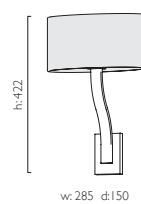

SHADE OPTIONS

OVAL

Wh	4054
Bk	4055
Oy	4065
Pu	4196

Colours: p.200