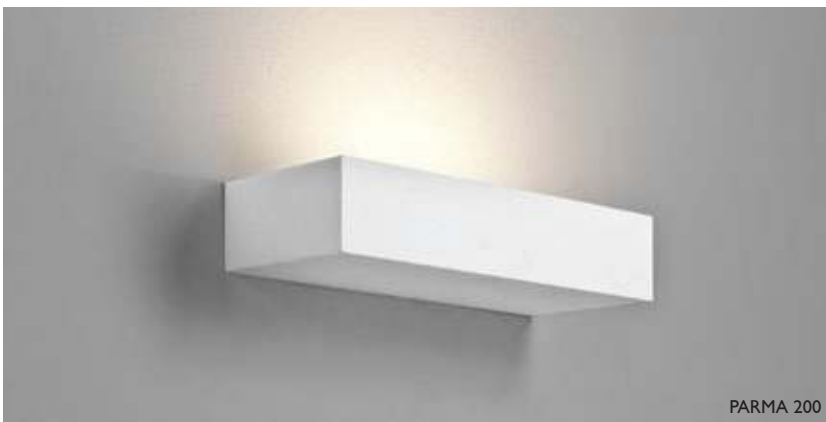

7038 | **PARMA 200**

E14 1 x 60w max (excl.)