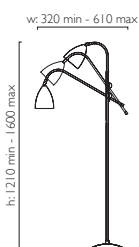

JOEL FLOOR

IP20 ZONE 3 F I

4546	PC	E27 1 x 42w max (excl.)*
4547	Bk PC	E27 1 x 42w max (excl.)*
4548	Cr	E27 1 x 42w max (excl.)*

*Can also be fitted with / vous pouvez également utiliser / kann auch verwendet werden mit / compatibile anche con: E27 LED - ref: 1782 (p.496)