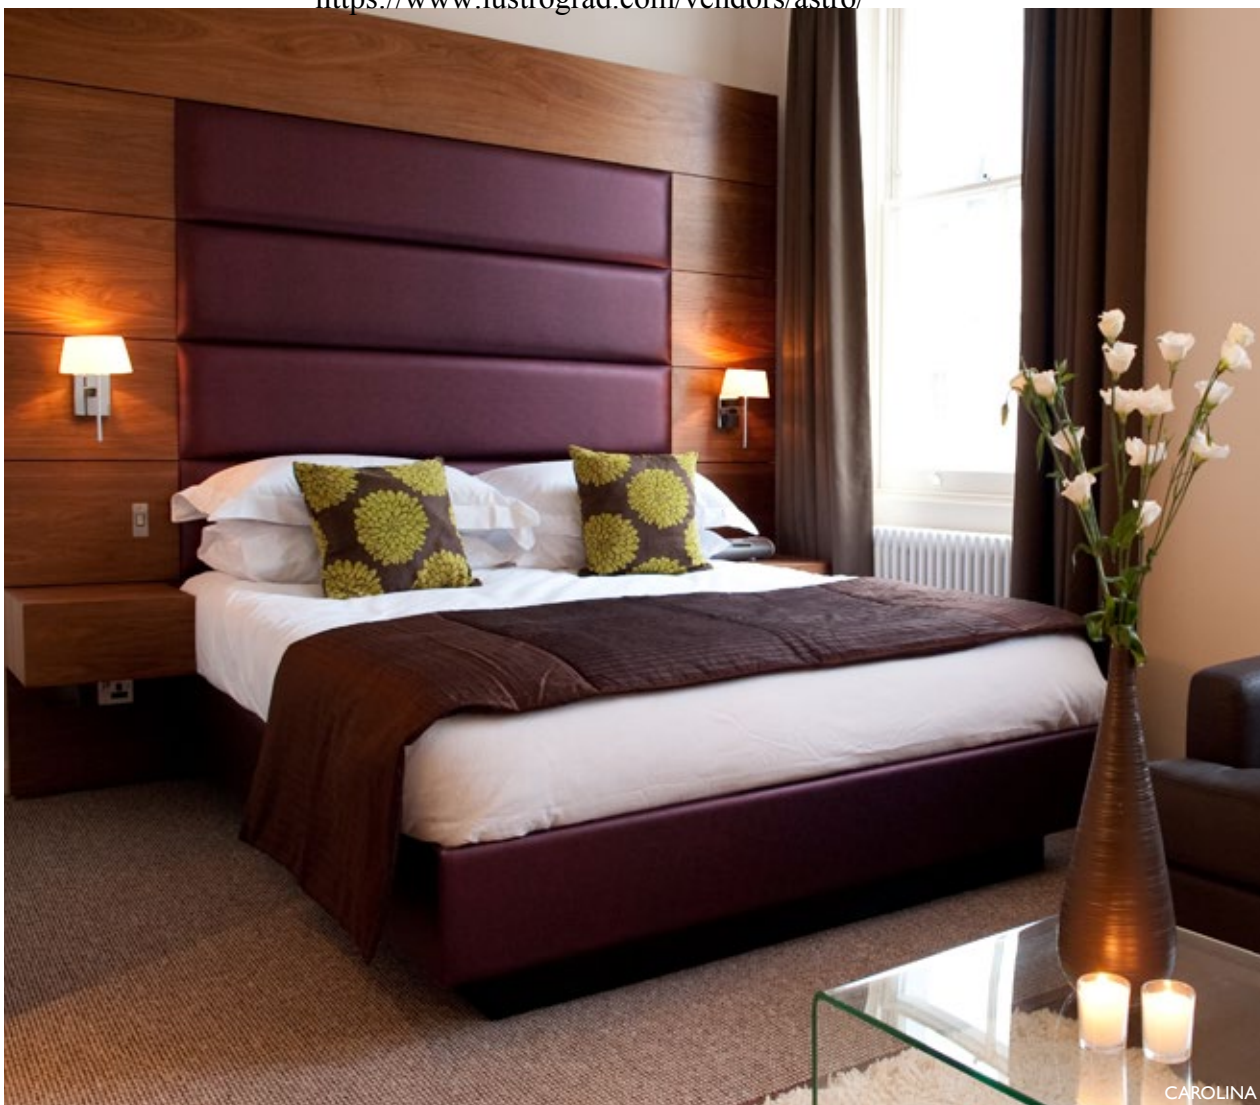

WALL

CAROLINA