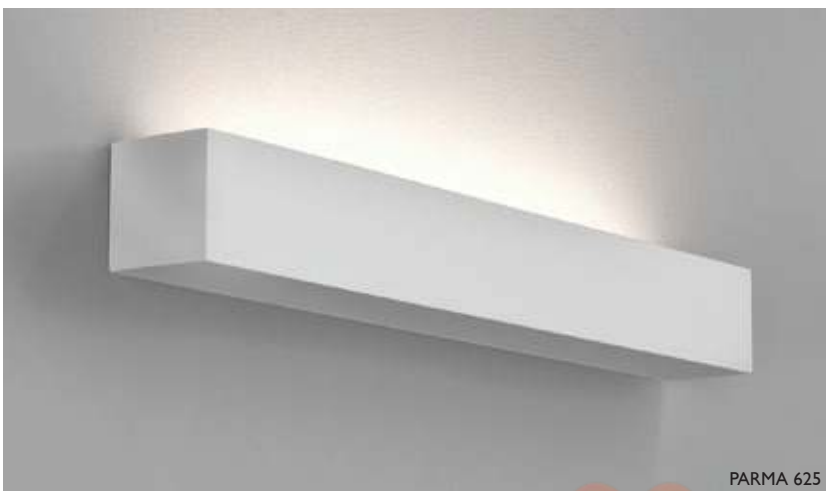

7040 | **PARMA 625**

 T5 HO 1 x 24w (excl.) - ref: 1556\*

PIENZA 140 SWITCHED

0917 | PIENZA 140

P IP20 ZONE 3 F

E14 1 x 60w max (excl.)

PIENZA LED

7152 | PIENZA LED