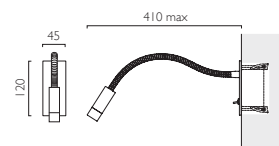

### FOSSO RECESS

IP20 ZONE 3 F ECO ✓

0629 PC  3000K CRI 80 I x Iw (incl.) 350mA (Driver excl.)\*

WALL

LEO SWITCHED (7051)