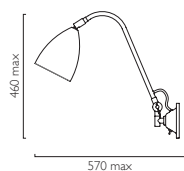

JOEL GRANDE WALL new

7250	PC	E27	l x 42w max (excl.)*
7251	Cr	E27	l x 42w max (excl.)*
7252	Bk | PC	E27	l x 42w max (excl.)*

*Can also be fitted with / vous pouvez également utiliser / kann auch verwendet werden mit / compatibile anche con: E27 LED - ref: 1782 (p.496)