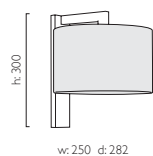

SHADE OPTIONS

DRUM
250

Wh	4093
Bk	4094
Oy	4095
Pu	4173

Colours:
p.200