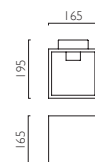

7153 | PIENZA 165

E27 1 x 60w max (excl.)*

WALL