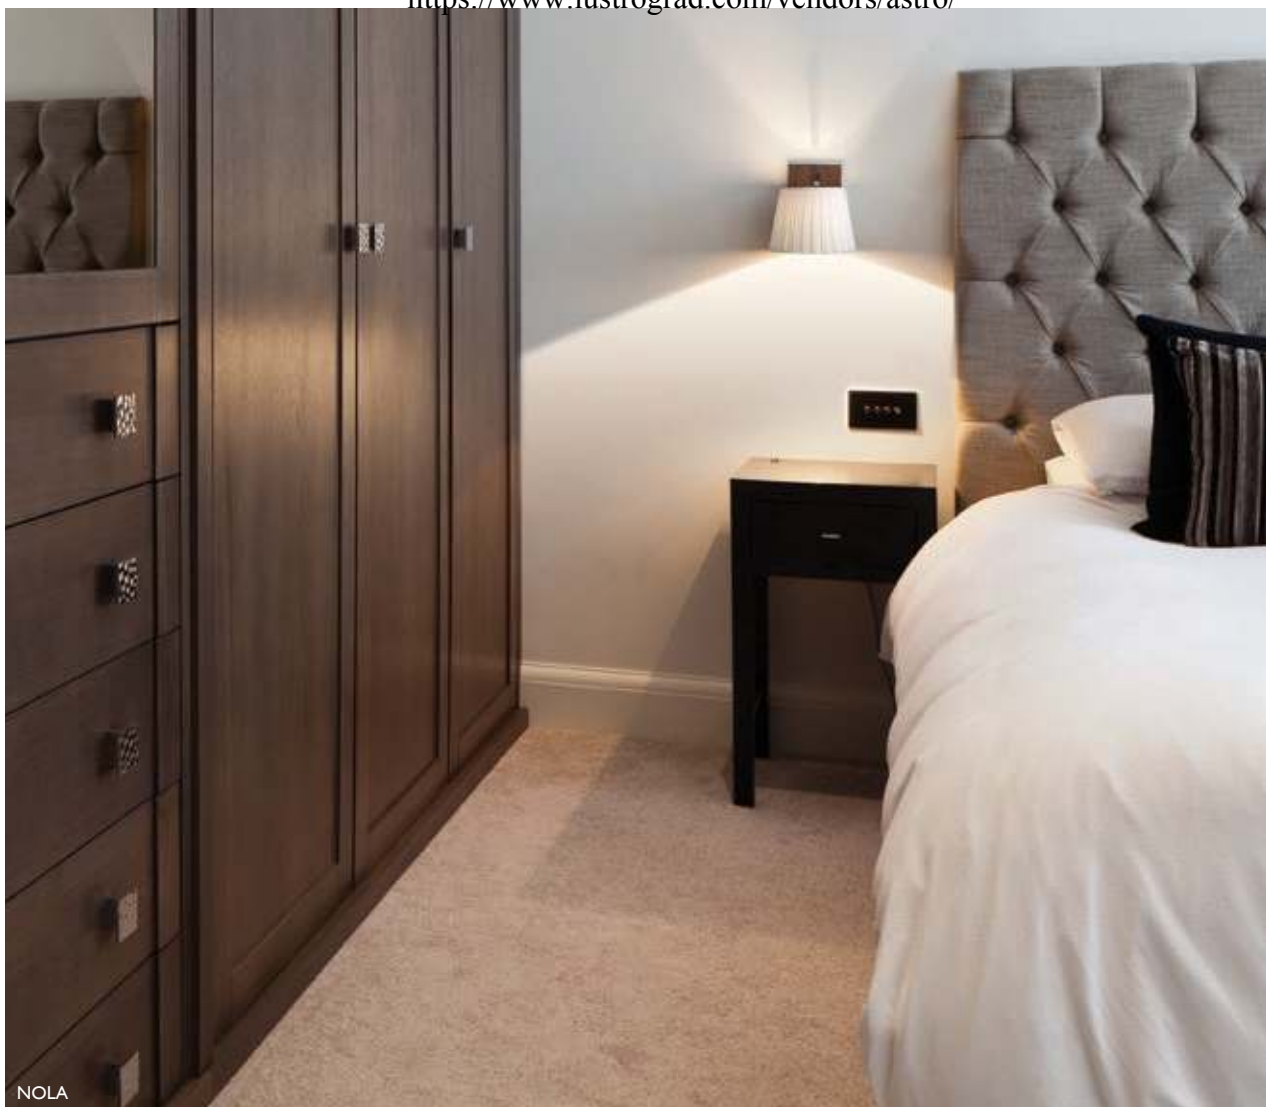

NOLA

Image: In House Design