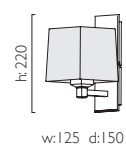

SHADE OPTIONS

LAMBRO

Wh 4028

Bk ----

Oy 4043

Colours:
p.200

* excl.