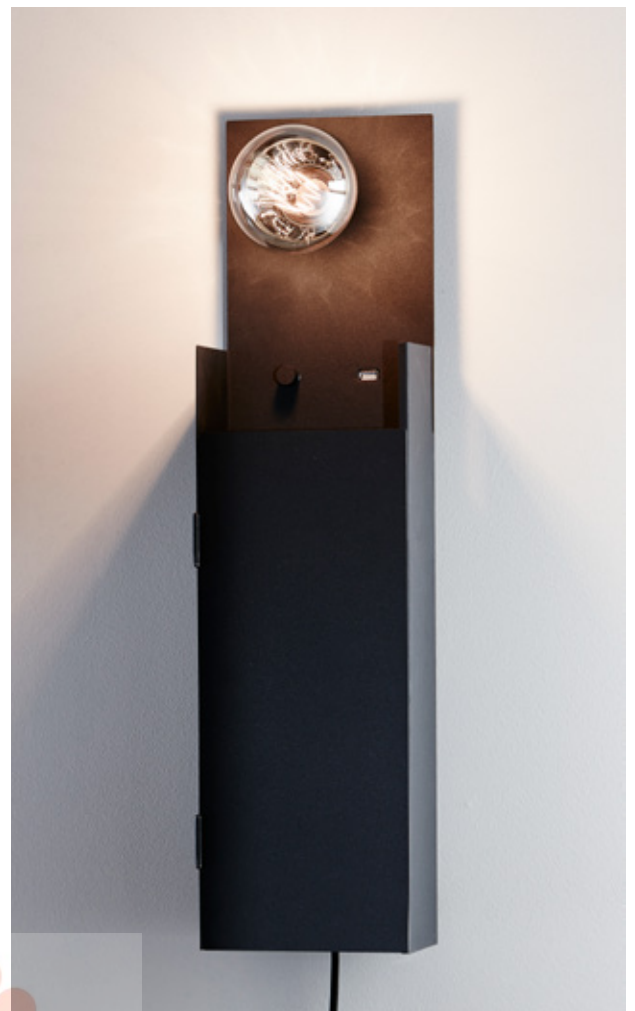

COMBO

DIMMABLE

KEY CABINET

USB SOCKET FOR CHARGING

Art. no 106850
Color Black
Light source E27 1x60W
IP IP20

Light source not included

Ø / Width 16 cm
Height 62.5 cm
Depth 13 cm
Multipack 2
Class Class II
Cord 200 cm