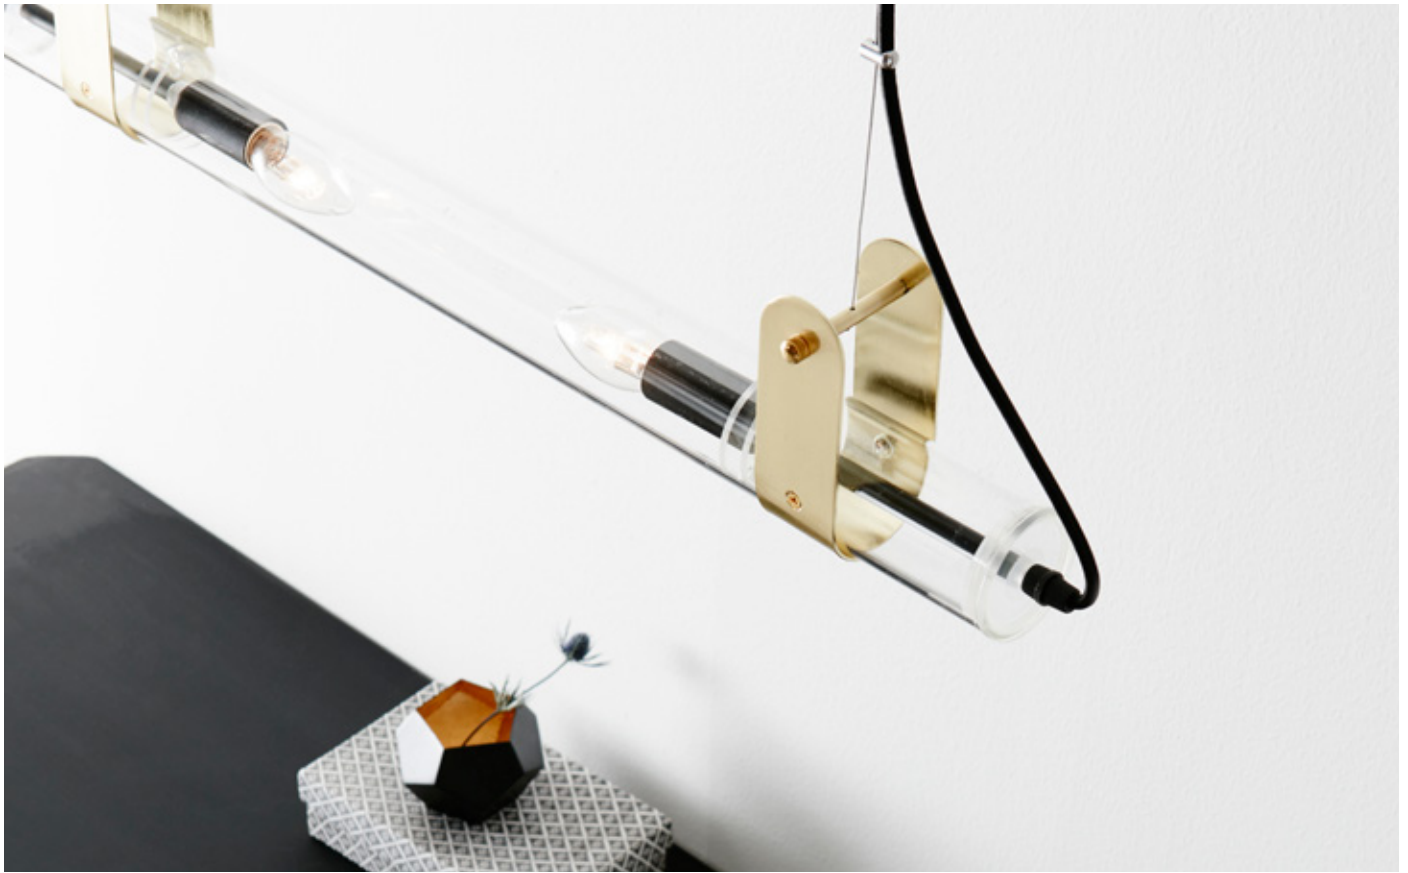

Ø / Width 25 cm
Height 146 cm
Depth 33 cm
Multipack 2
Class Class II
Cord 200 cm

WINSTON, COCO, KUBIK
Design by James & Thedin

James

FRANK JAMES

WINSTON

Art. no 106845
Color Brushed bass/Clear
Light source E14 2x7W
IP IP20
Suspension Bracket
Light source not included