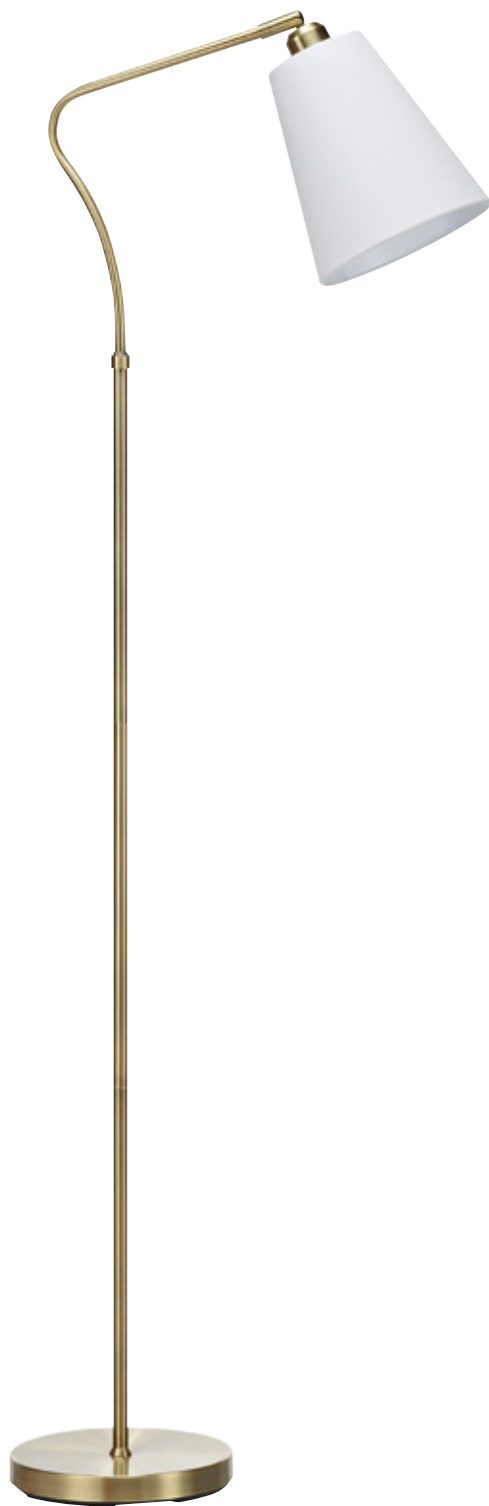

Art. no	106876	Ø / Width	29 cm
Color	Black/Antique	Height	14 cm
Light source	GU10 3x35W	Depth	29 cm
IP	IP20	Multipack	4
Suspension	Ceiling hook	Class	Class I
	<i>Light source not included</i>		

Kubik - Design by James & Thedin

MULTI

DIMMABLE

USB SOCKET FOR CHARGING

Art. no 106969
Color White
Light source E27 1x60W
IP IP20
Suspension Bracket
Light source not included

Ø / Width 50 cm
Height 13,5 cm
Depth 20 cm
Multipack 4
Class Class II
Cord 200 cm

Tindra

TINDRA

Art. no 106871
Color Antique/White
Light source E27 1x60W
IP IP20

Ø / Width 22 cm
Height 143 cm
Depth 47 cm
Multipack 2
Class Class II
Cord 200 cm

Art. no 106869
Color Antique/White
Light source E14 1x40W
IP IP20