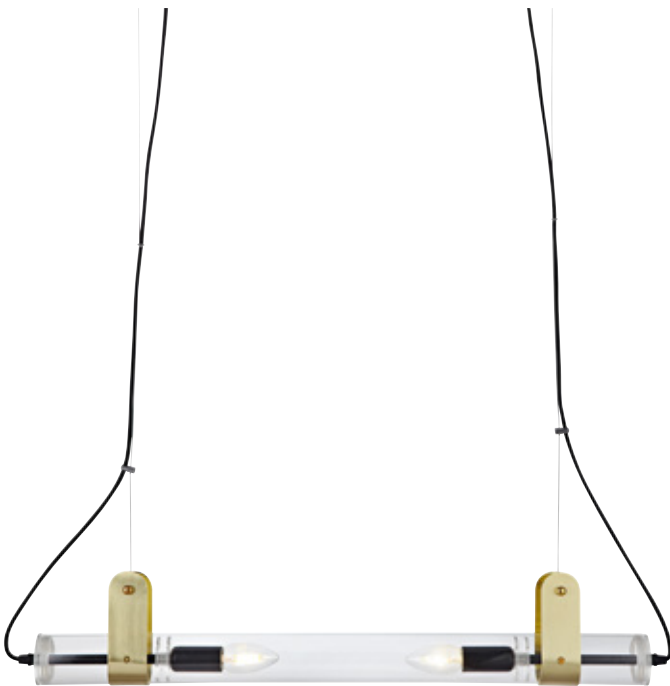

Ø / Width 25 cm
Height 146 cm
Depth 33 cm
Multipack 2
Class Class II
Cord 200 cm

WINSTON, COCO, KUBIK
Design by James & Thedin

James

FRANK JAMES

WINSTON

Art. no 106845
Color Brushed bass/Clear
Light source E14 2x7W
IP IP20
Suspension Bracket
Light source not included