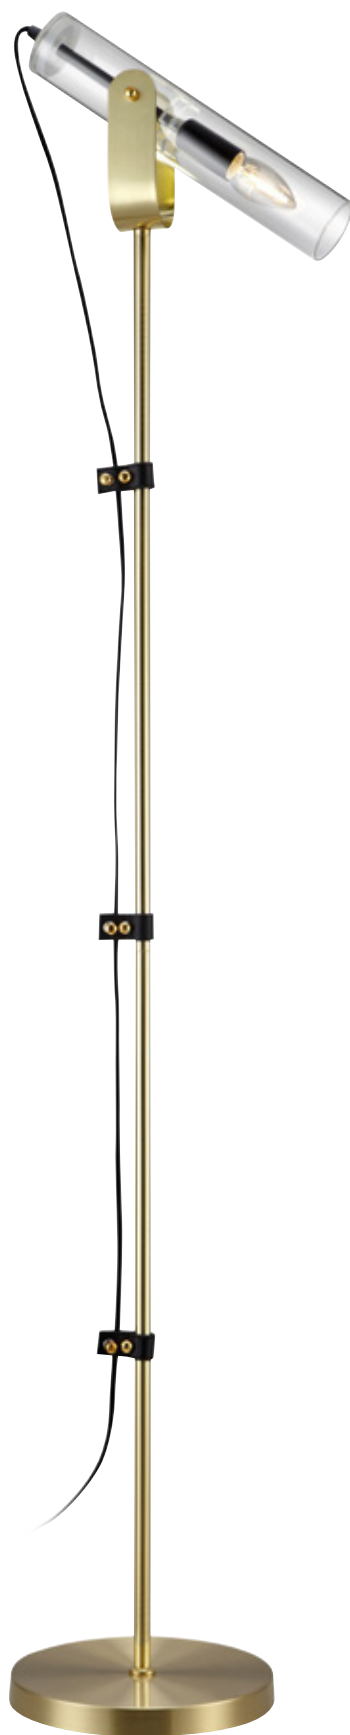

WINSTON

Art. no	106842	Ø / Width	24 cm
Color	Brushed brass/Clear	Height	152 cm
Light source	E14 1x7W	Depth	32 cm
IP	IP20	Multipack	1
		Class	Class II
		Cord	200 cm

Light source not included

COCO

Art. no	106873	Ø / Width	8 cm
Color	Black/Antique	Height	33 cm
Light source	GU10 1x35W	Depth	33 cm
IP	IP20	Multipack	4
	<i>Light source not included</i>	Class	Class II
		Cord	200 cm