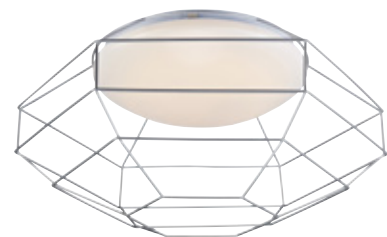

NEST

Art. no	106829	Ø / Width	49 cm
Color	White/Silver	Height	25 cm
Light source	LED 12W	Depth	49 cm
Lumen	800	Multipack	2
IP	IP44	Class	Class I
Suspension	Bracket		<i>Light source included</i>