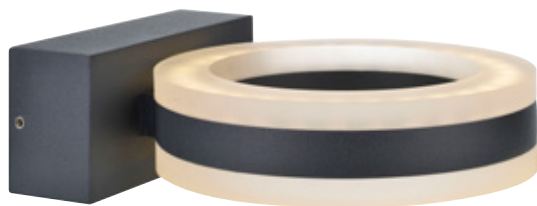

ORION

Art. no	106915	Ø / Width	14 cm
Color	Grey/White	Height	5.5 cm
Light source	LED 12W	Depth	17.5 cm
Lumen	710	Multipack	4
IP	IP44	Class	Class I
Suspension	Screws		

Light source included