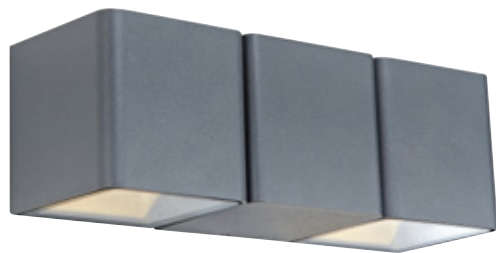

OUTDOOR

CETO

Art. no 106517
Color Grey/Clear
Light source LED 4W
Lumen 245
IP IP44
Light source included

Ø / Width 22.5 cm
Height 7.5 cm
Depth 7.5 cm
Multipack 12
Class Class I

CETO

Art. no 106518
Color White/Clear
Light source LED 4W
Lumen 245
IP IP44
Light source included