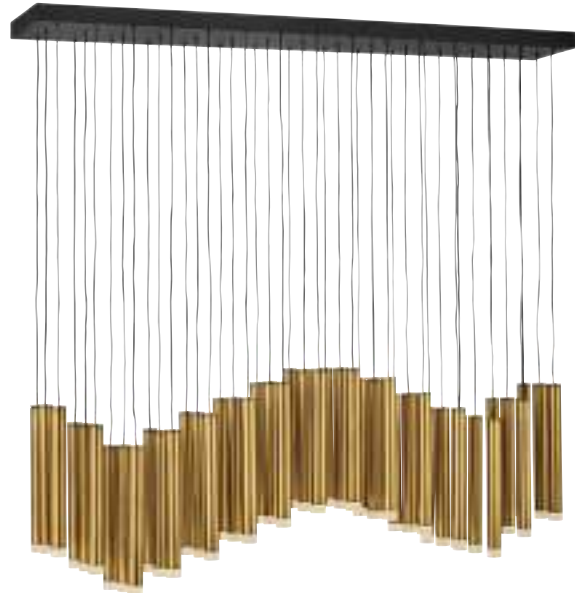

FR49909HBR [48" W, 56.5" H]