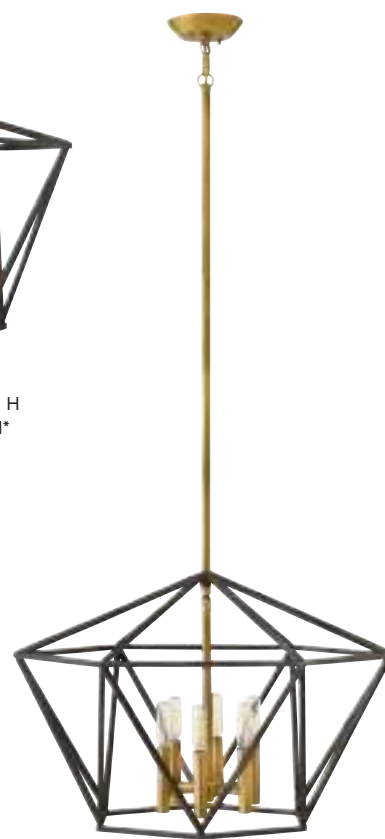

*Maximum achievable height with stems included. Additional 12" stems available, 6030BK. Shade is removable.

JONAS™

FINISH Heritage Brass
GLASS Etched Opal

Jonas is a maestro of mid-century modern design. Eye-catching etched opal globes are centered within a modern open frame of solid steel in either Heritage Brass or Black, creating a sleek timeless form infused with retro flair.

*Maximum achievable height with stems included. Additional 12" stems available, 60312 HB.

Jonas is a maestro of mid-century modern design. Eye-catching etched opal globes are centered within a modern open frame of solid steel in either Heritage Brass or Black, creating a sleek timeless form infused with retro flair.

FINISH
Aged Zinc with Heritage Brass

THEORY™

3575 DZ
40" W, 15¾" H
51¾" MAX. H*

3574 DZ
15¼" W, 14¾" H
49" MAX. H*

3576 DZ
24¼" W, 17¾" H
52¼" MAX. H*

ITEM	MAXIMUM WATTAGE	DEPTH	CANOPY	WIRE	STEMS INCLUDED
3574 DZ	4-60w Cand.		5" Dia.	10'	1-6", 2-12"
3575 DZ	8-60w Cand.	16½"	4½" W, 18" L Canopy	10'	2-6", 4-12"
3576 DZ	6-60w Cand.		5" Dia.	10'	1-6", 2-12"

*Maximum achievable height with stems included. Additional 12" stems available. For 3574 DZ use 6037 HB. For 3575 DZ and 3576 DZ use 6066 HB. Ideal for vintage filament bulbs (not included).

KELLEN™

FINISH Lacquered Brass
GLASS Acrylic