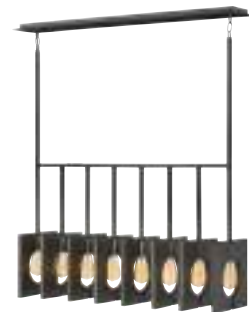

BOLD DESIGNS LAYERED WITH DRAMA AND DIMENSION

[ABOUT LISA MCDENNON]

Lisa McDennon founded her Laguna Beach-based interiors firm, Lisa McDennon Design, in 2000. Inspired by the region's beauty, history, and culture, McDennon's distinctive style reinvigorates coastal California design. She works with natural materials, elegant forms and varied textures to create modern interiors that are sophisticated, unexpected and timeless. With degrees in fine art and interior design, McDennon brings a deep knowledge of art and architecture to all her work, which has been recognized with multiple awards and coverage in national publications. Nuance, McDennon's trend-setting home and lifestyle boutique in Laguna Beach, showcases her modern, sophisticated style with custom furniture, lighting, and linens.

CLOCKWISE FROM TOP LEFT: SKYE 30306HBR, LUDLOW 41315BGR, LAGUNA 45304BNG, AROS 46314BLK, NULA 35906SHW. To view the full Lisa McDennon collection, including product specifications and finishes, visit hinkleylighting.com.

LUDLOW