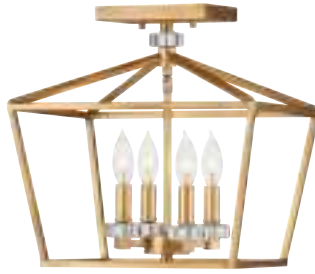

3533 DA
13" W, 13½" H