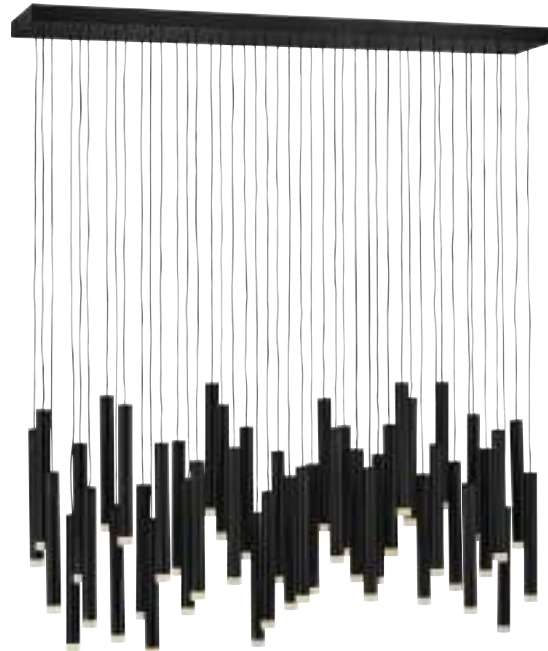

FR49908BLK
18" W, 65.5" H
18" SQUARE CANOPY
36-1W LED
3650 LUMENS
3000K | 95 CRI
Title 24

FR49906HBR [8" W, 52.5" H]

FR49909HBR [48" W, 56.5" H]

FR49906BLK [8" W, 52.5" H]

FR49909BLK [48" W, 56.5" H]

FR49906HBR and FR49906BLK are provided with 12' of wire per tube.