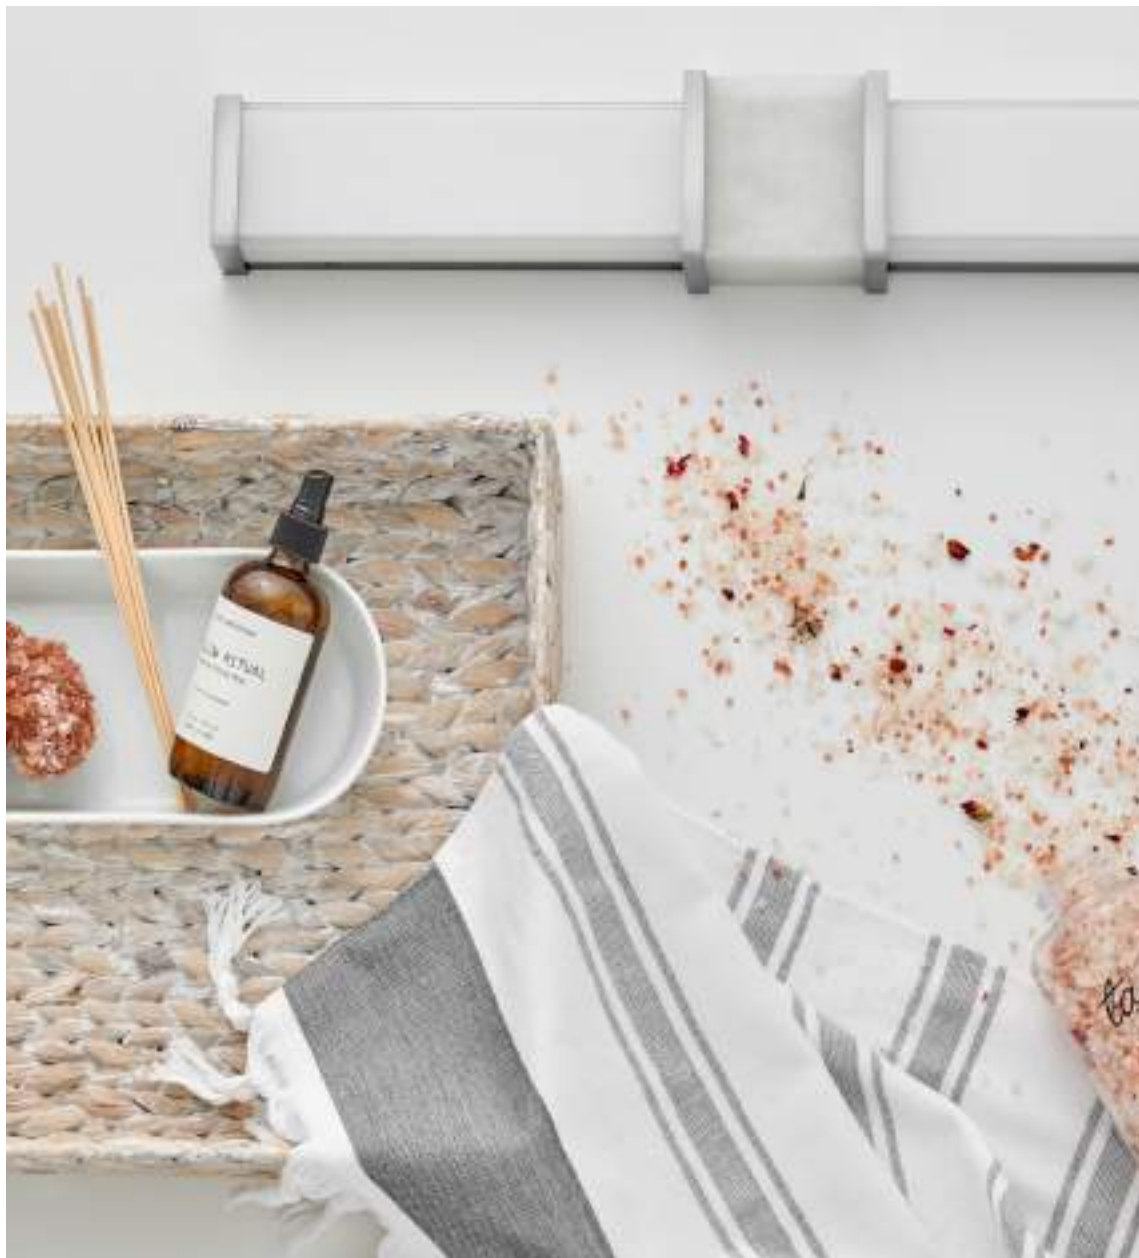

Balance Your Space

Create an atmosphere where practicality meets authenticity. Inspired by the soothing vibes and soft aesthetics of spa-like sanctuaries, Pietra fuses the art of lighting with the primal allure of texture and the earth, creating a unique balance of innovation and tradition. Indulge in the details.

ABOVE: PIETRA 51582CM | PAGE S22
OPPOSITE PAGE: DAPHNE 5924BN | HINKLEYLIGHTING.COM