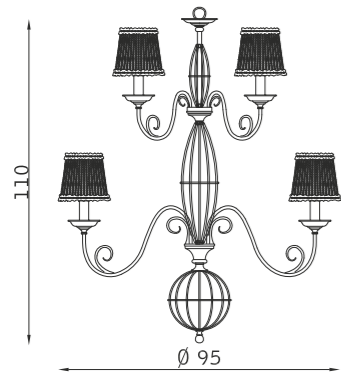

32094

12 x E14 30W