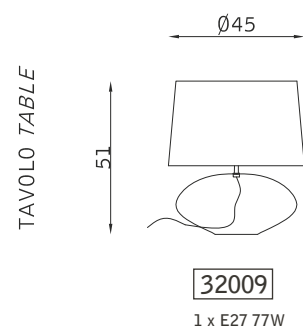

Fluttuante

cromo 102
chrome 106