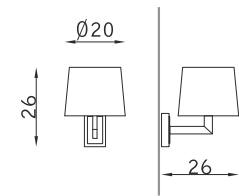

Seria

PARETE WALL

32248

1 x E27 30W