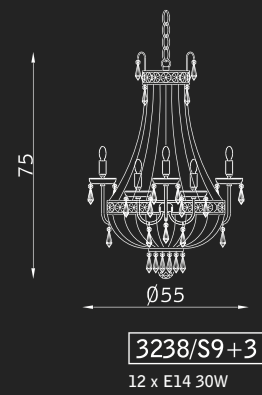

oro zecchino 24KT 105
24KT gold 105