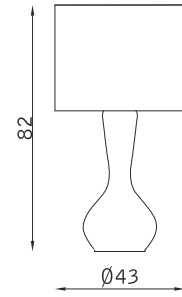

32006
1 x E27 46W