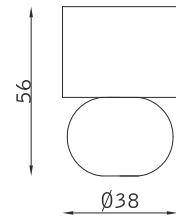

32004
1 x E27 46W