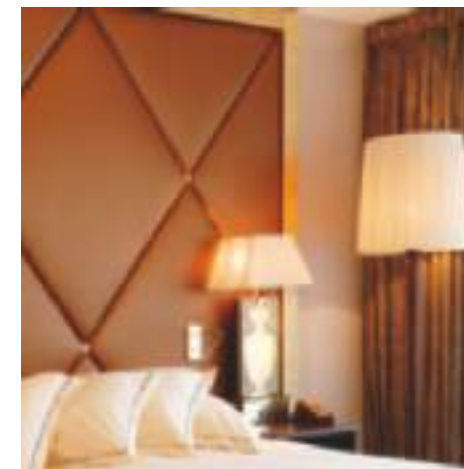

Fouquet's Barriere - Paris, France