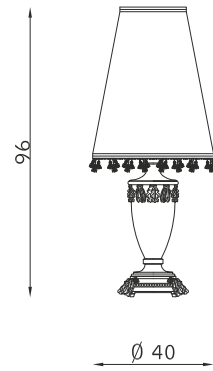

TAVOLO TABLE

32497

1 E27 77W