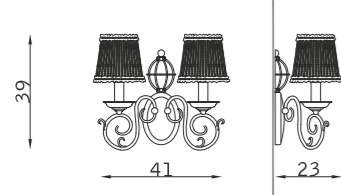

Perla

design Alessandra Zonca

PARETE WALL