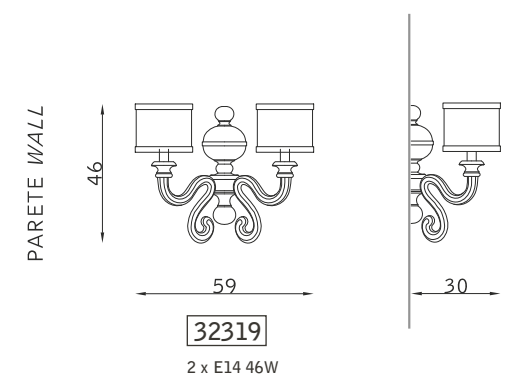

Vita

design Alessandra Zonca