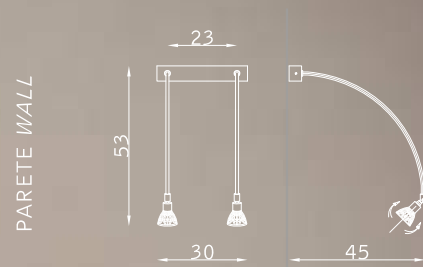

ottone satinato 120
satin brass 120

32102

2 x GU 5.3 35W