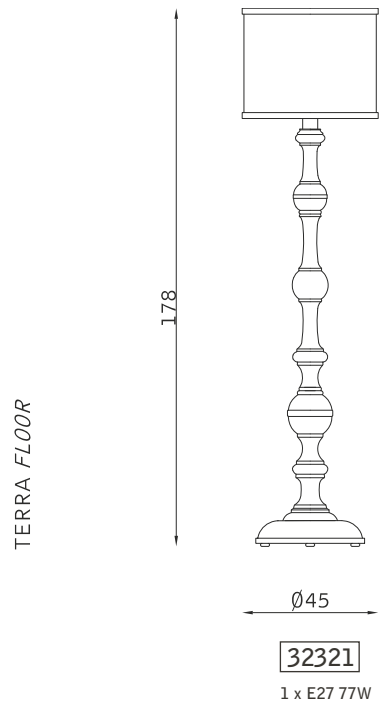

Vita

design Alessandra Zonca