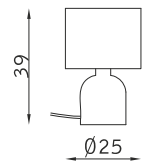

Commedia

TAVOLO TABLE

32007
1 x E27 30W