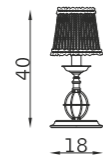

32098

2 x E14 30W

COMODINO BEDSIDE