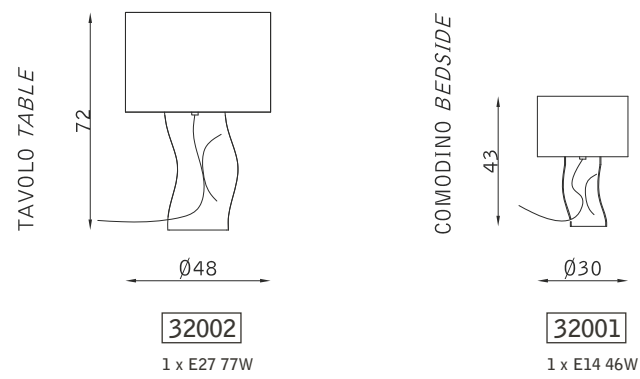

Stropiccio