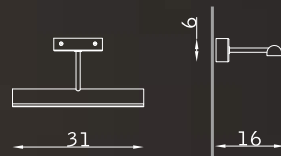

Quadro

nickel satinato 101  
satin nickel 101

bronzo scuro 127  
dark bronze 127

PARETE WALL

32260

LED 1 x 5W 2.700°K - 24V

PARETE WALL

ottone lucido 106  
polished brass 106