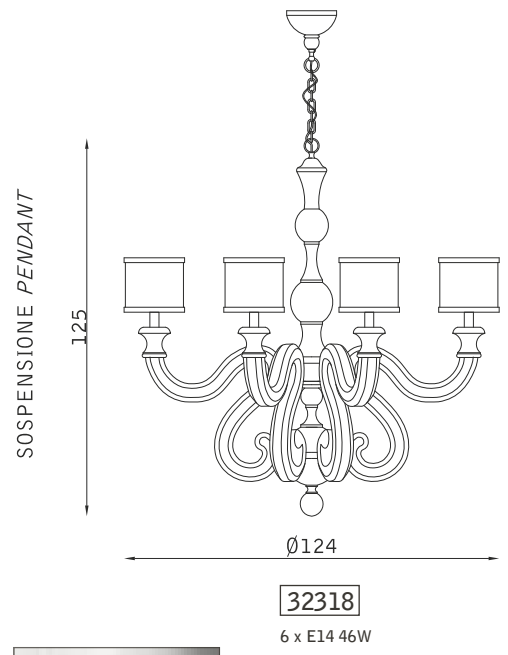

Vita

design Alessandra Zonca