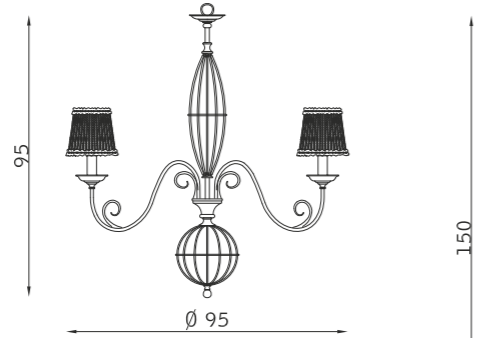

32096

8 x E14 30W