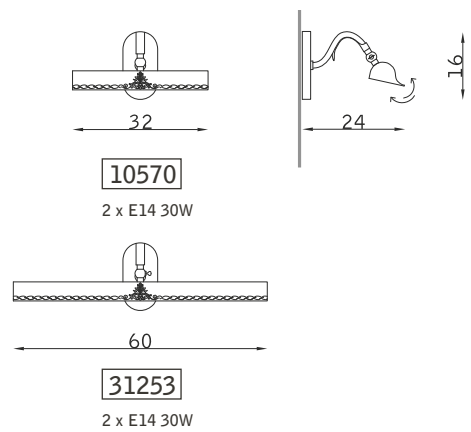

Quadro

nickel satinato 101  
satin nickel 101

bronzo scuro 127  
dark bronze 127

PARETE WALL

32260

LED 1 x 5W 2.700°K - 24V

PARETE WALL

ottone lucido 106  
polished brass 106