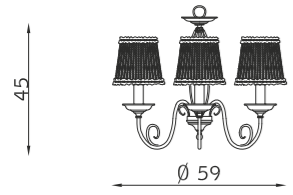

32098

2 x E14 30W

COMODINO BEDSIDE

32099

1 x E14 30W

SOSPENSIONE PENDANT

32097

5 x E14 30W