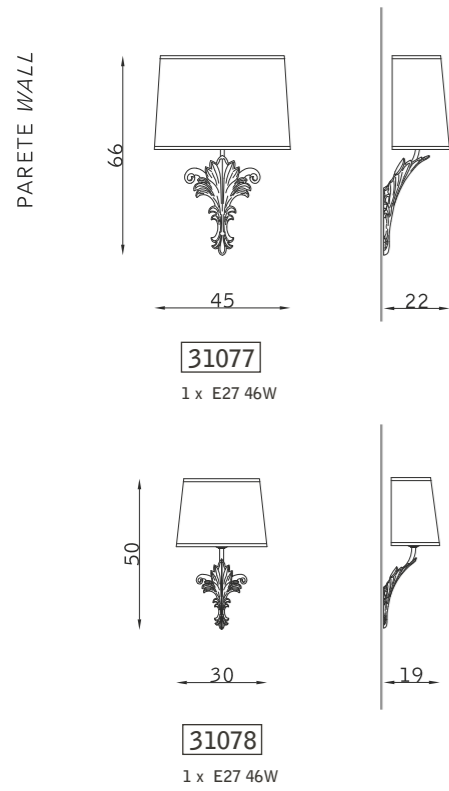

# Ventaglio

bronzo chiaro 126  
light bronze 126

plissé avorio 088  
ivory pleated 088

ottone lucido 106  
polished brass 106

plissé avorio 088  
ivory pleated 088