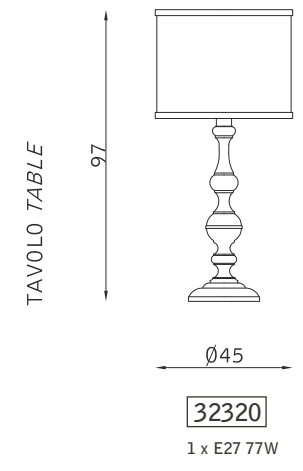

Vita

design Alessandra Zonca