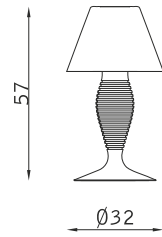

# Reverso

design Matteo Pugi

TAVOLO TABLE

32039

1 x GU10 7,1W 2.700°K - 25°

cristallo al piombo CR  
lead crystal CR

rosso soft touch 148  
red soft touch 148

cristallo al piombo CR  
lead crystal CR