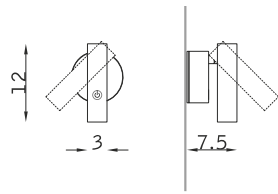

PARETE WALL

32498

1 LED 1,1W 350mA 3.200°K - 40°
1 LED TOUCH