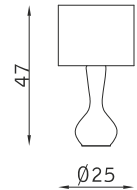

32005
1 x E27 30W