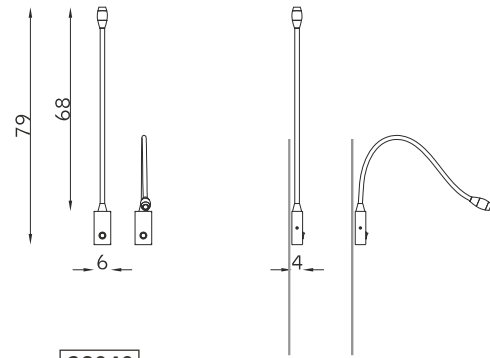

Dinamica

design Paul Connor

PARETE WALL

32040

LED 1 x 3,4W 2.900°K - 45°