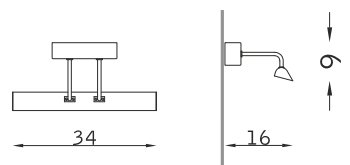

PARETE WALL

10571
1 x W4,3 x 8,5d 8W