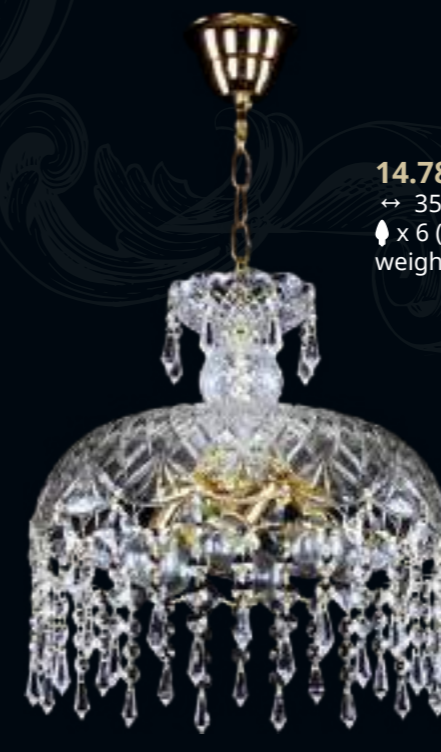

14.781.35.G.Dr
↔ 35 cm † 35 cm (+15 cm)
◆ x 6 (E14 - 40W)
weight ≈ 6 kg