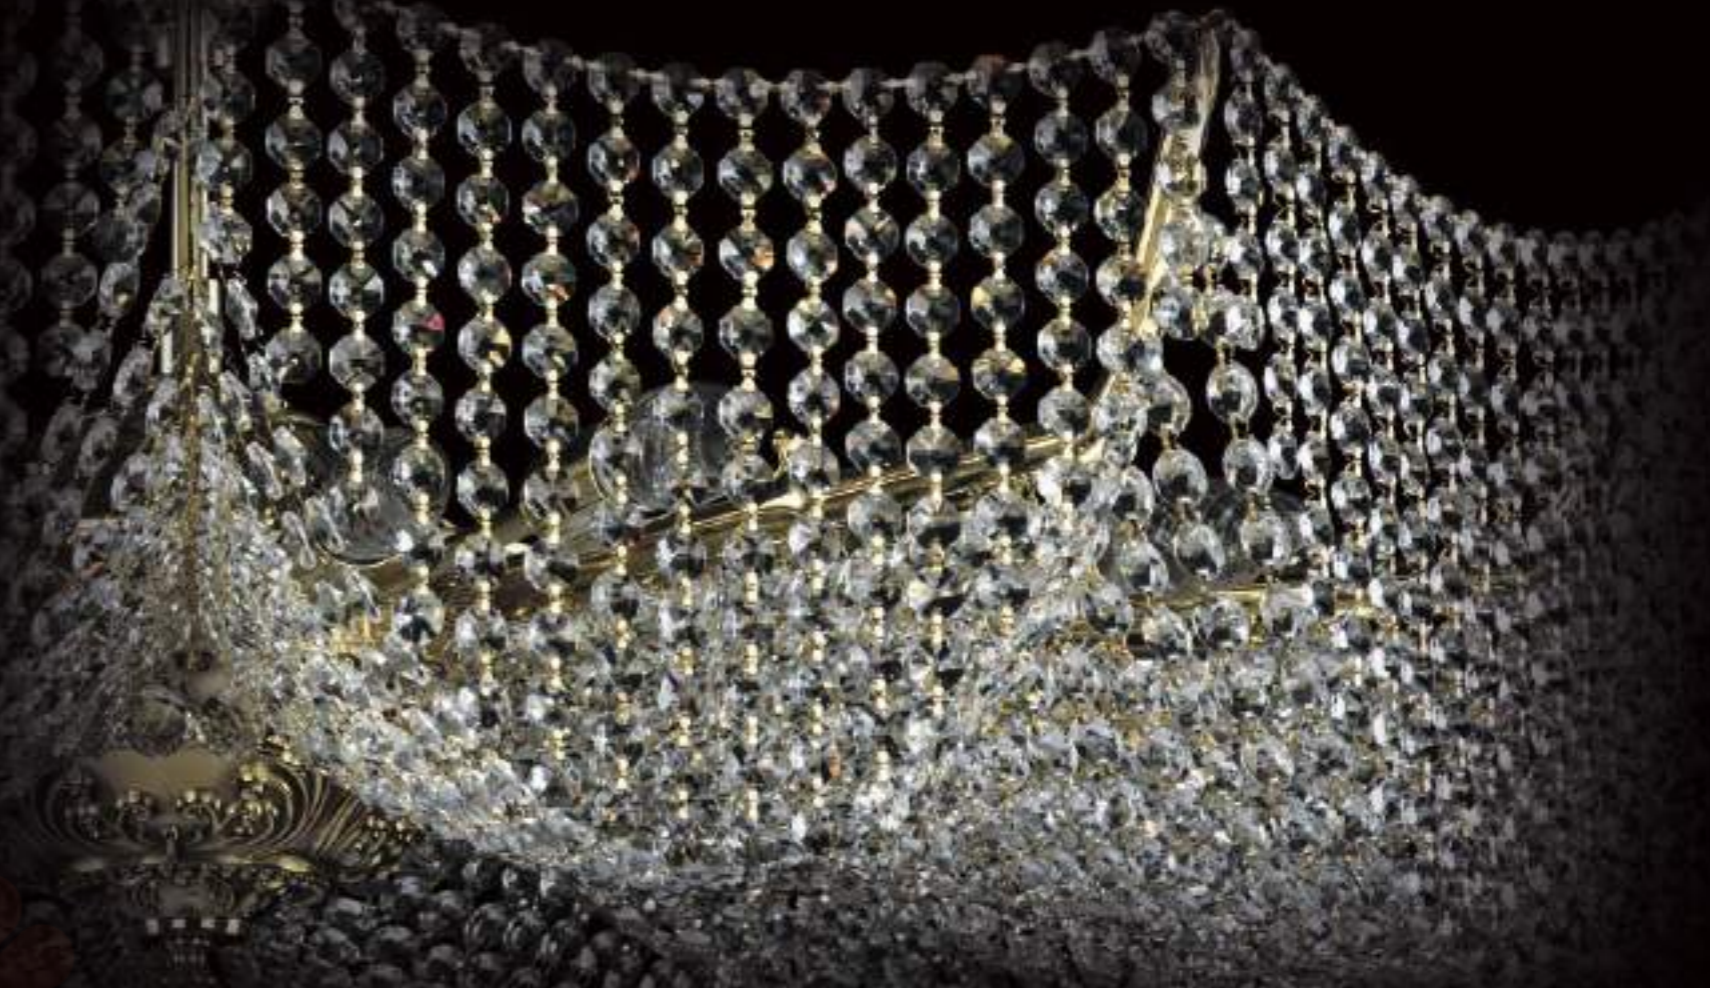

71.171.95.20.G
↔ 95 cm x ↑ 45 cm
⬇ x 20 (E14 - 40W)
weight ≈ 17kg

71.171.95.24.G
↔ 95 cm x ↑ 45 cm
⬇ x 24 (E14 - 40W)
weight ≈ 18kg