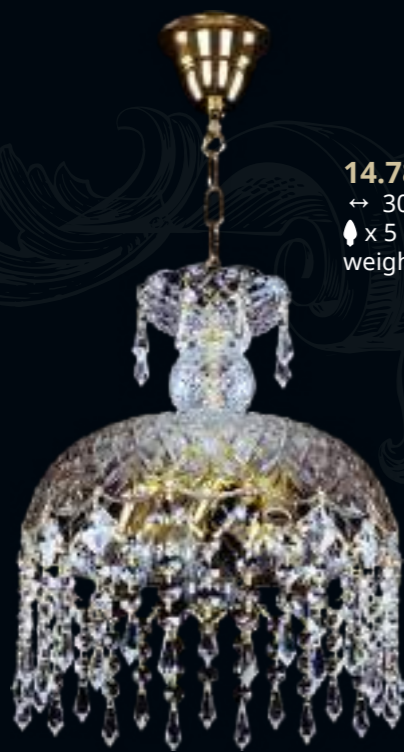

14.781.30.G.Dr
↔ 30 cm † 32 cm (+15 cm)
◆ x 5 (E14 - 40W)
weight ≈ 4 kg