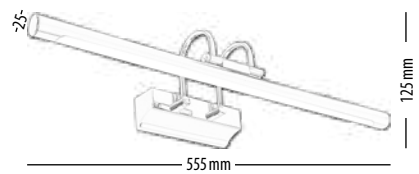

REBECCA	8960002
5902166904725	
incl. SMD LED 13W, 1040lm, 2700K	
Chrome / Chrom / Chrom / Chrome / Хром	
Metal / Metal / Metall / Métal / Металл	
IP 44 CE