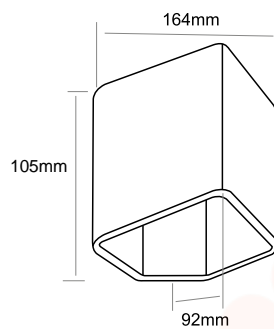

SPACE

WALL LAMPS AND ACCENT LIGHTING