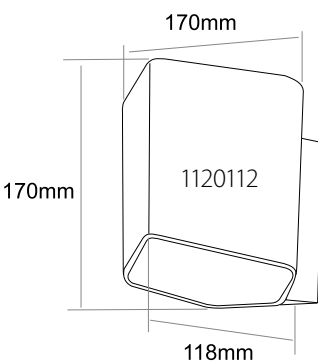

SPACE

WALL LAMPS AND ACCENT LIGHTING