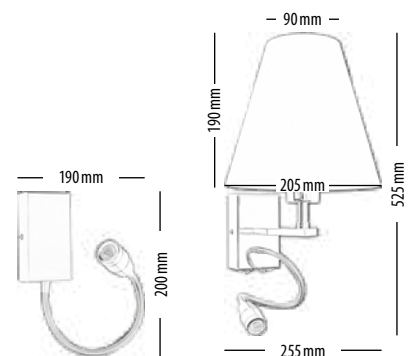

RELAX

WALL LAMPS AND ACCENT LIGHTING