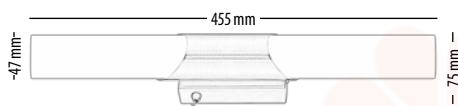

AQUATIC

BATHROOM'S LIGHTING