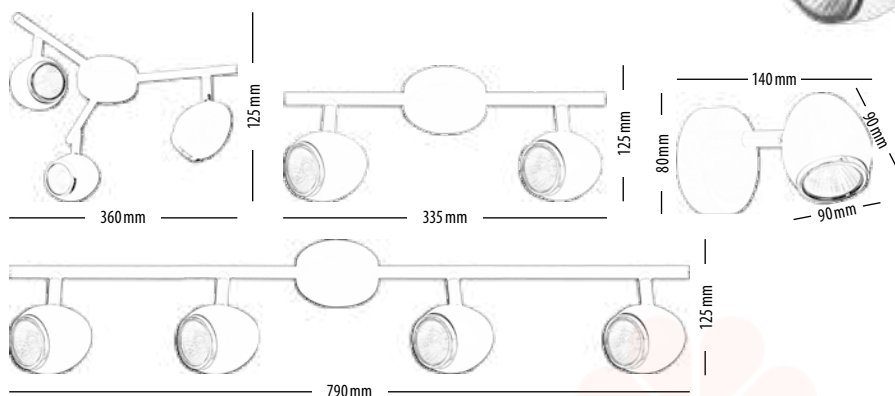

DOGGY

CHILDREN'S ROOM LIGHTS