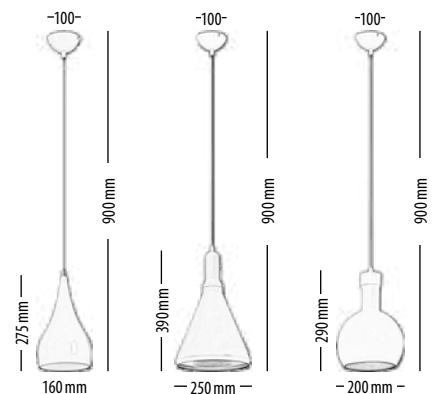

ERYNIE

MODERN LIGHTING