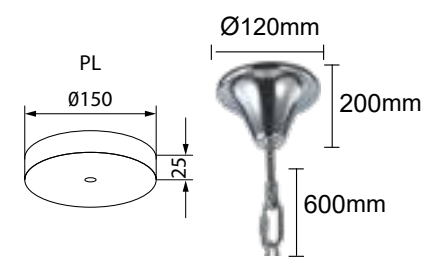

BETIS SP-PL6

CODE:1210/306
Ø700xH500mm
6x60W E14

BETIS

BETIS SP-PL3

CODE:1210/303
Ø490xH500mm
3x60W E14

BETIS LG1

CODE:1210/501
Ø160xH340mm
1x60W E14

BETIS API

CODE:1210/401
L150xW227xH284mm
1x60W E14

Арматура - металл, покрытие - гальваника, цвет - хром, декоративные элементы: хрусталь, цвет - прозрачный; керамика, цвет - молочный. Плафон - стекло, цвет - прозрачный, эффект - кракле, крепление на патрон.

Два способа крепления к потолку, с цепью и без.