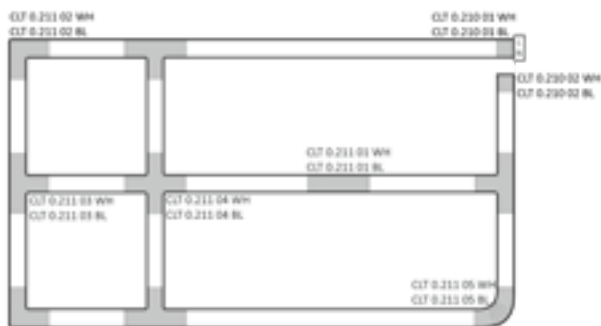

Использование трековых аксессуаров

Схема носит демонстративный характер и не является схемой конечного продукта. Шины/треки и аксессуары к ним предназначены для построения простых (не замкнутых) схем. Проектировку и монтаж необходимо проводить с привлечением профессиональных специалистов-электриков.