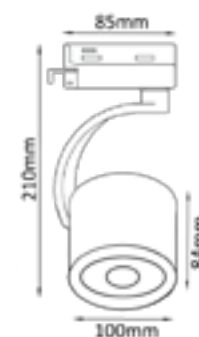

Арматура - металл, покрытие - краска,
цвет - черный, белый.