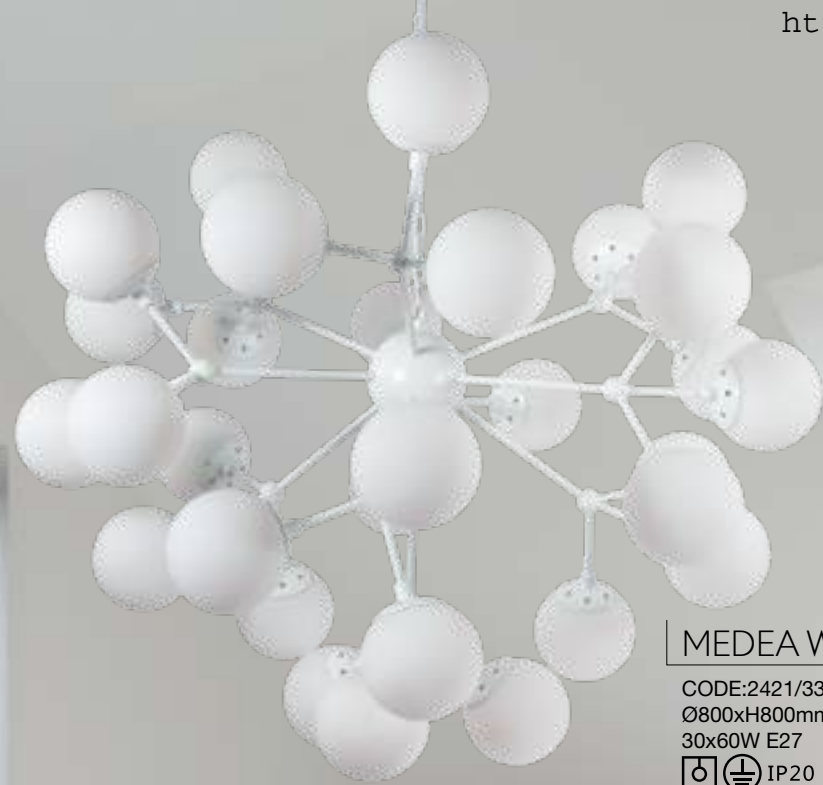

MEDEA SP12

CODE:2420/312
Ø600xH600mm
12x60W E27
IP20 CE

MEDEA

MEDEA PL9

CODE:2420/109
Ø680xH400mm
9x60W E27
IP20 CE

MEDEA WHITE SP30

CODE:2421/330
Ø800xH800mm
30x60W E27
IP20 CE

MEDEA WHITE SP12