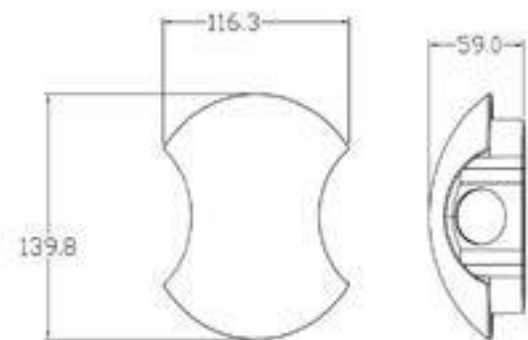

CLT 016
IP54

CLT 021
IP54

CLT 021 BR
CODE:1400/403
H154xW65xW100mm
2x35W GU10
IP54 CE

CLT 016W140 WH

CODE:1400/445
L140xW120xH60mm
2x3W LED
360Lm
3000K
IP54 CE

CLT 021 WH

CODE:1400/404
H154xW65xW100mm
2x35W GU10
IP54 CE