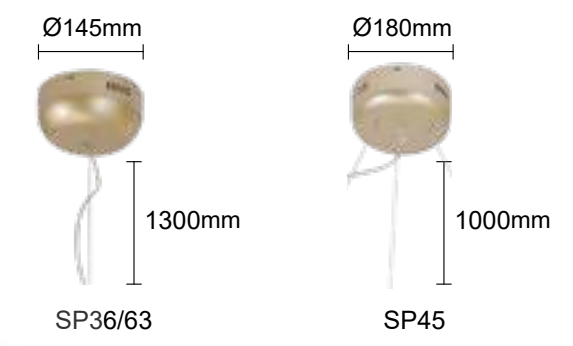

Арматура - металл, покрытие - краска, цвет - золотой. Плафон - стекло, цвет - прозрачный. Лампочки в комплекте.