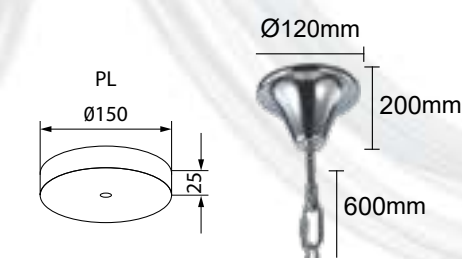

BETIS

BETIS SP-PL8

CODE:1210/308
Ø790xH500mm
8x60W E14