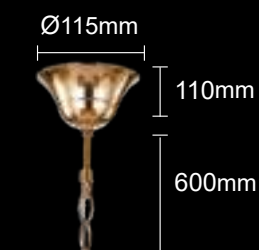

Арматура - металл, покрытие - гальваника, цвет - золото.
Абажур - текстиль+пластик, цвет - бежевый, золотой.
Декоративный элемент - хрусталь, цвет - прозрачный.