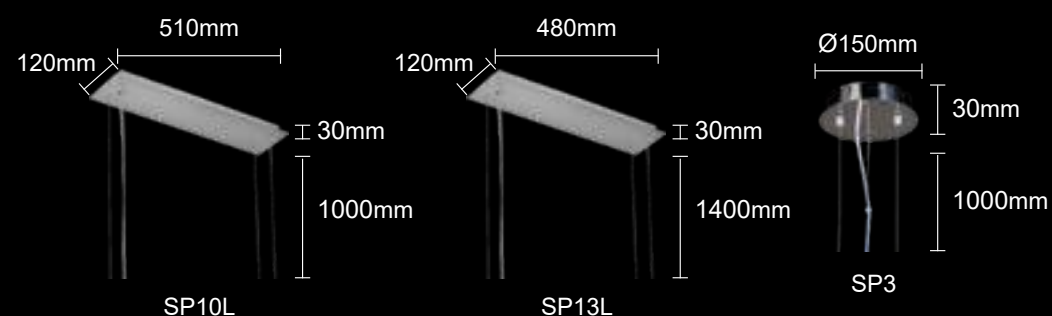

Арматура - металл, покрытие - гальваника,
цвет - хром. Подвески - хрусталь,
цвет - прозрачный+подвеска металлическая,
цвет - золото.