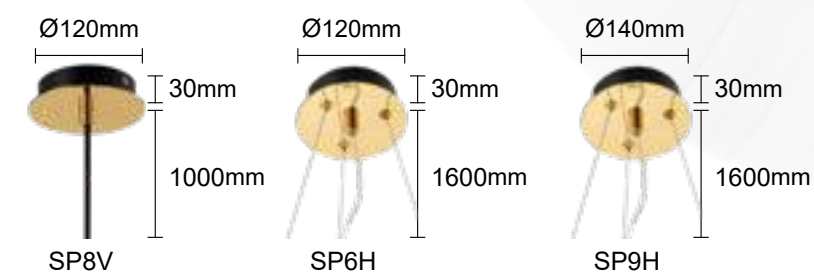

Арматура - металл, покрытие - гальваника,
цвет - золотой. Плафон - стекло, цвет - белый
с цветными разводами.