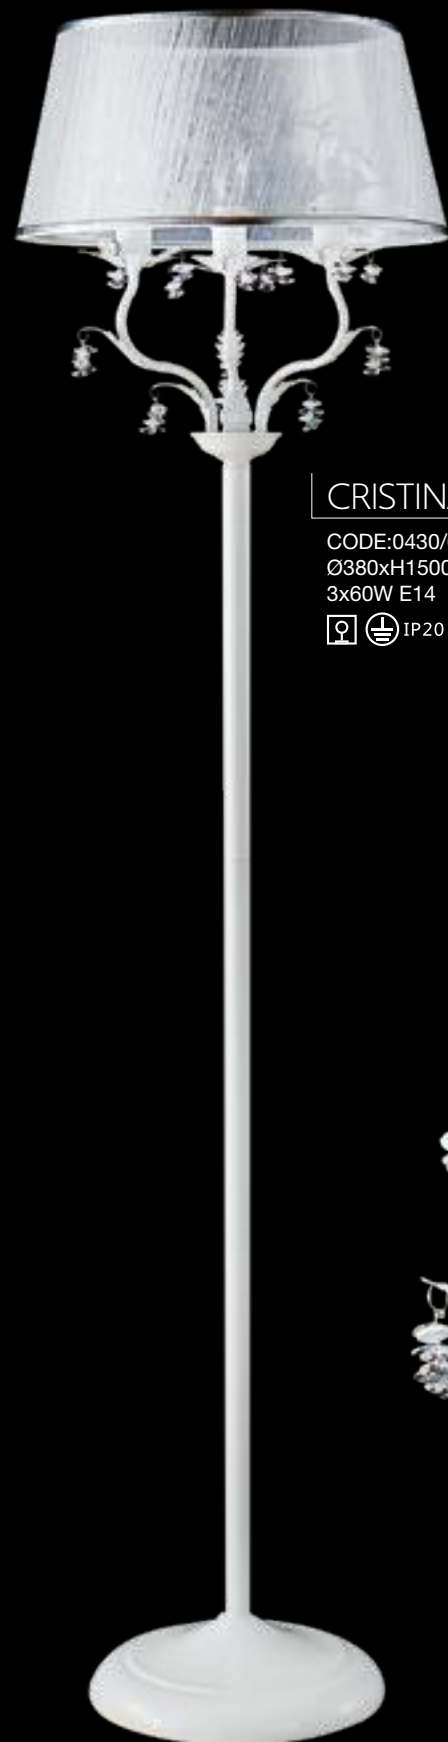

CRISTINA SP10 WHITE

CODE:0430/310
Ø890xH540mm
10x60W E14

CRISTINA PT3 WHITE

CODE:0430/603
 Ø380xH1500mm
 3x60W E14

CRISTINA SP6 WHITE

CODE:0430/306
 Ø690xH450mm
 6x60W E14

CRISTINA AP1 WHITE

CODE:0430/401
 L125xW160xH264mm
 1x60W E14