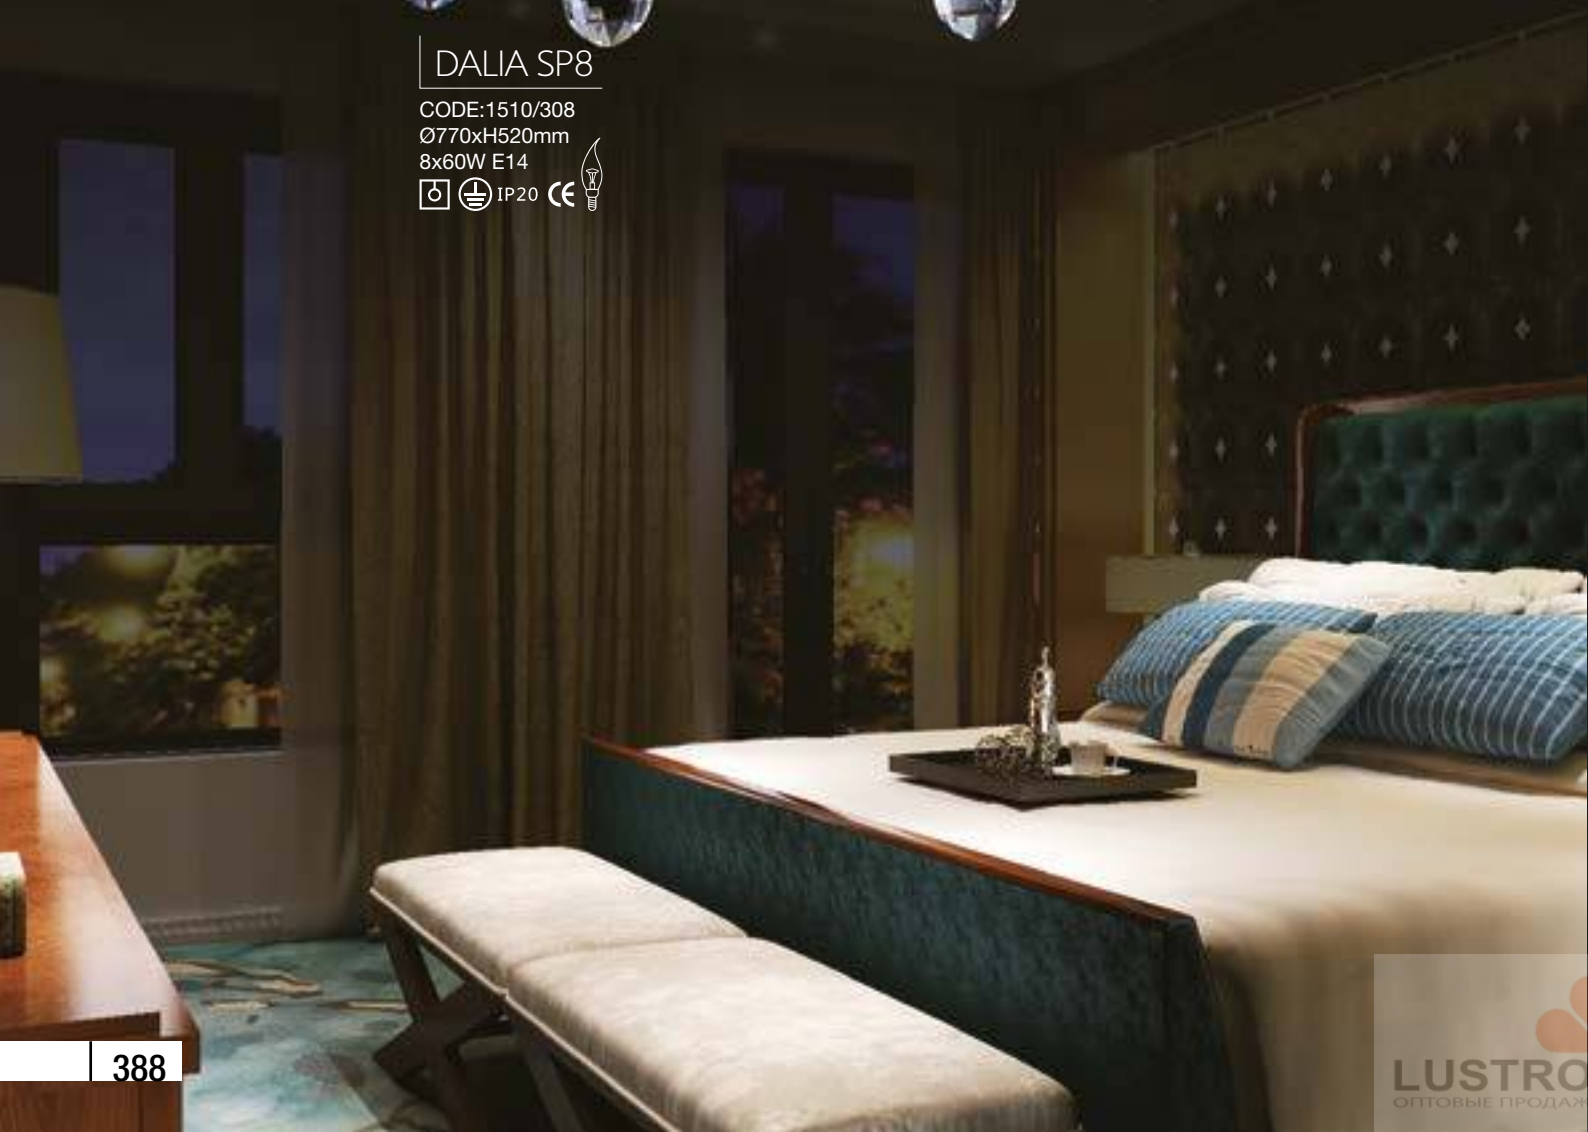

SIERRA

SIERRA SP8

CODE:2960/308
Ø720xH620mm
8x60W E14

SIERRA AP2

CODE:2960/402
L360xW360xH330mm
2x60W E14

SIERRA SP6

CODE:2960/306
Ø600xH620mm
6x60W E14

Ø110mm