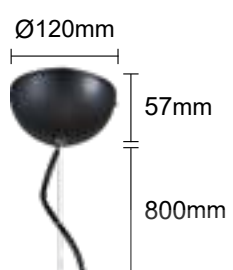

Арматура - металл, покрытие - краска, цвет - черный. Плафоны - металл, цвет - белый.