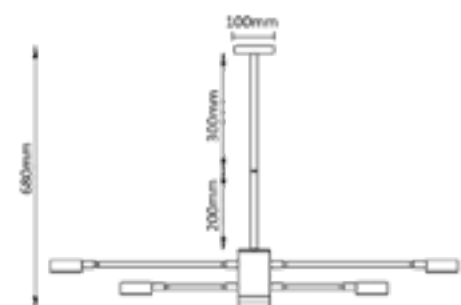

Арматура - металл, покрытие - гальваника,
цвет - хром. Светильник имеет три режима
включения.