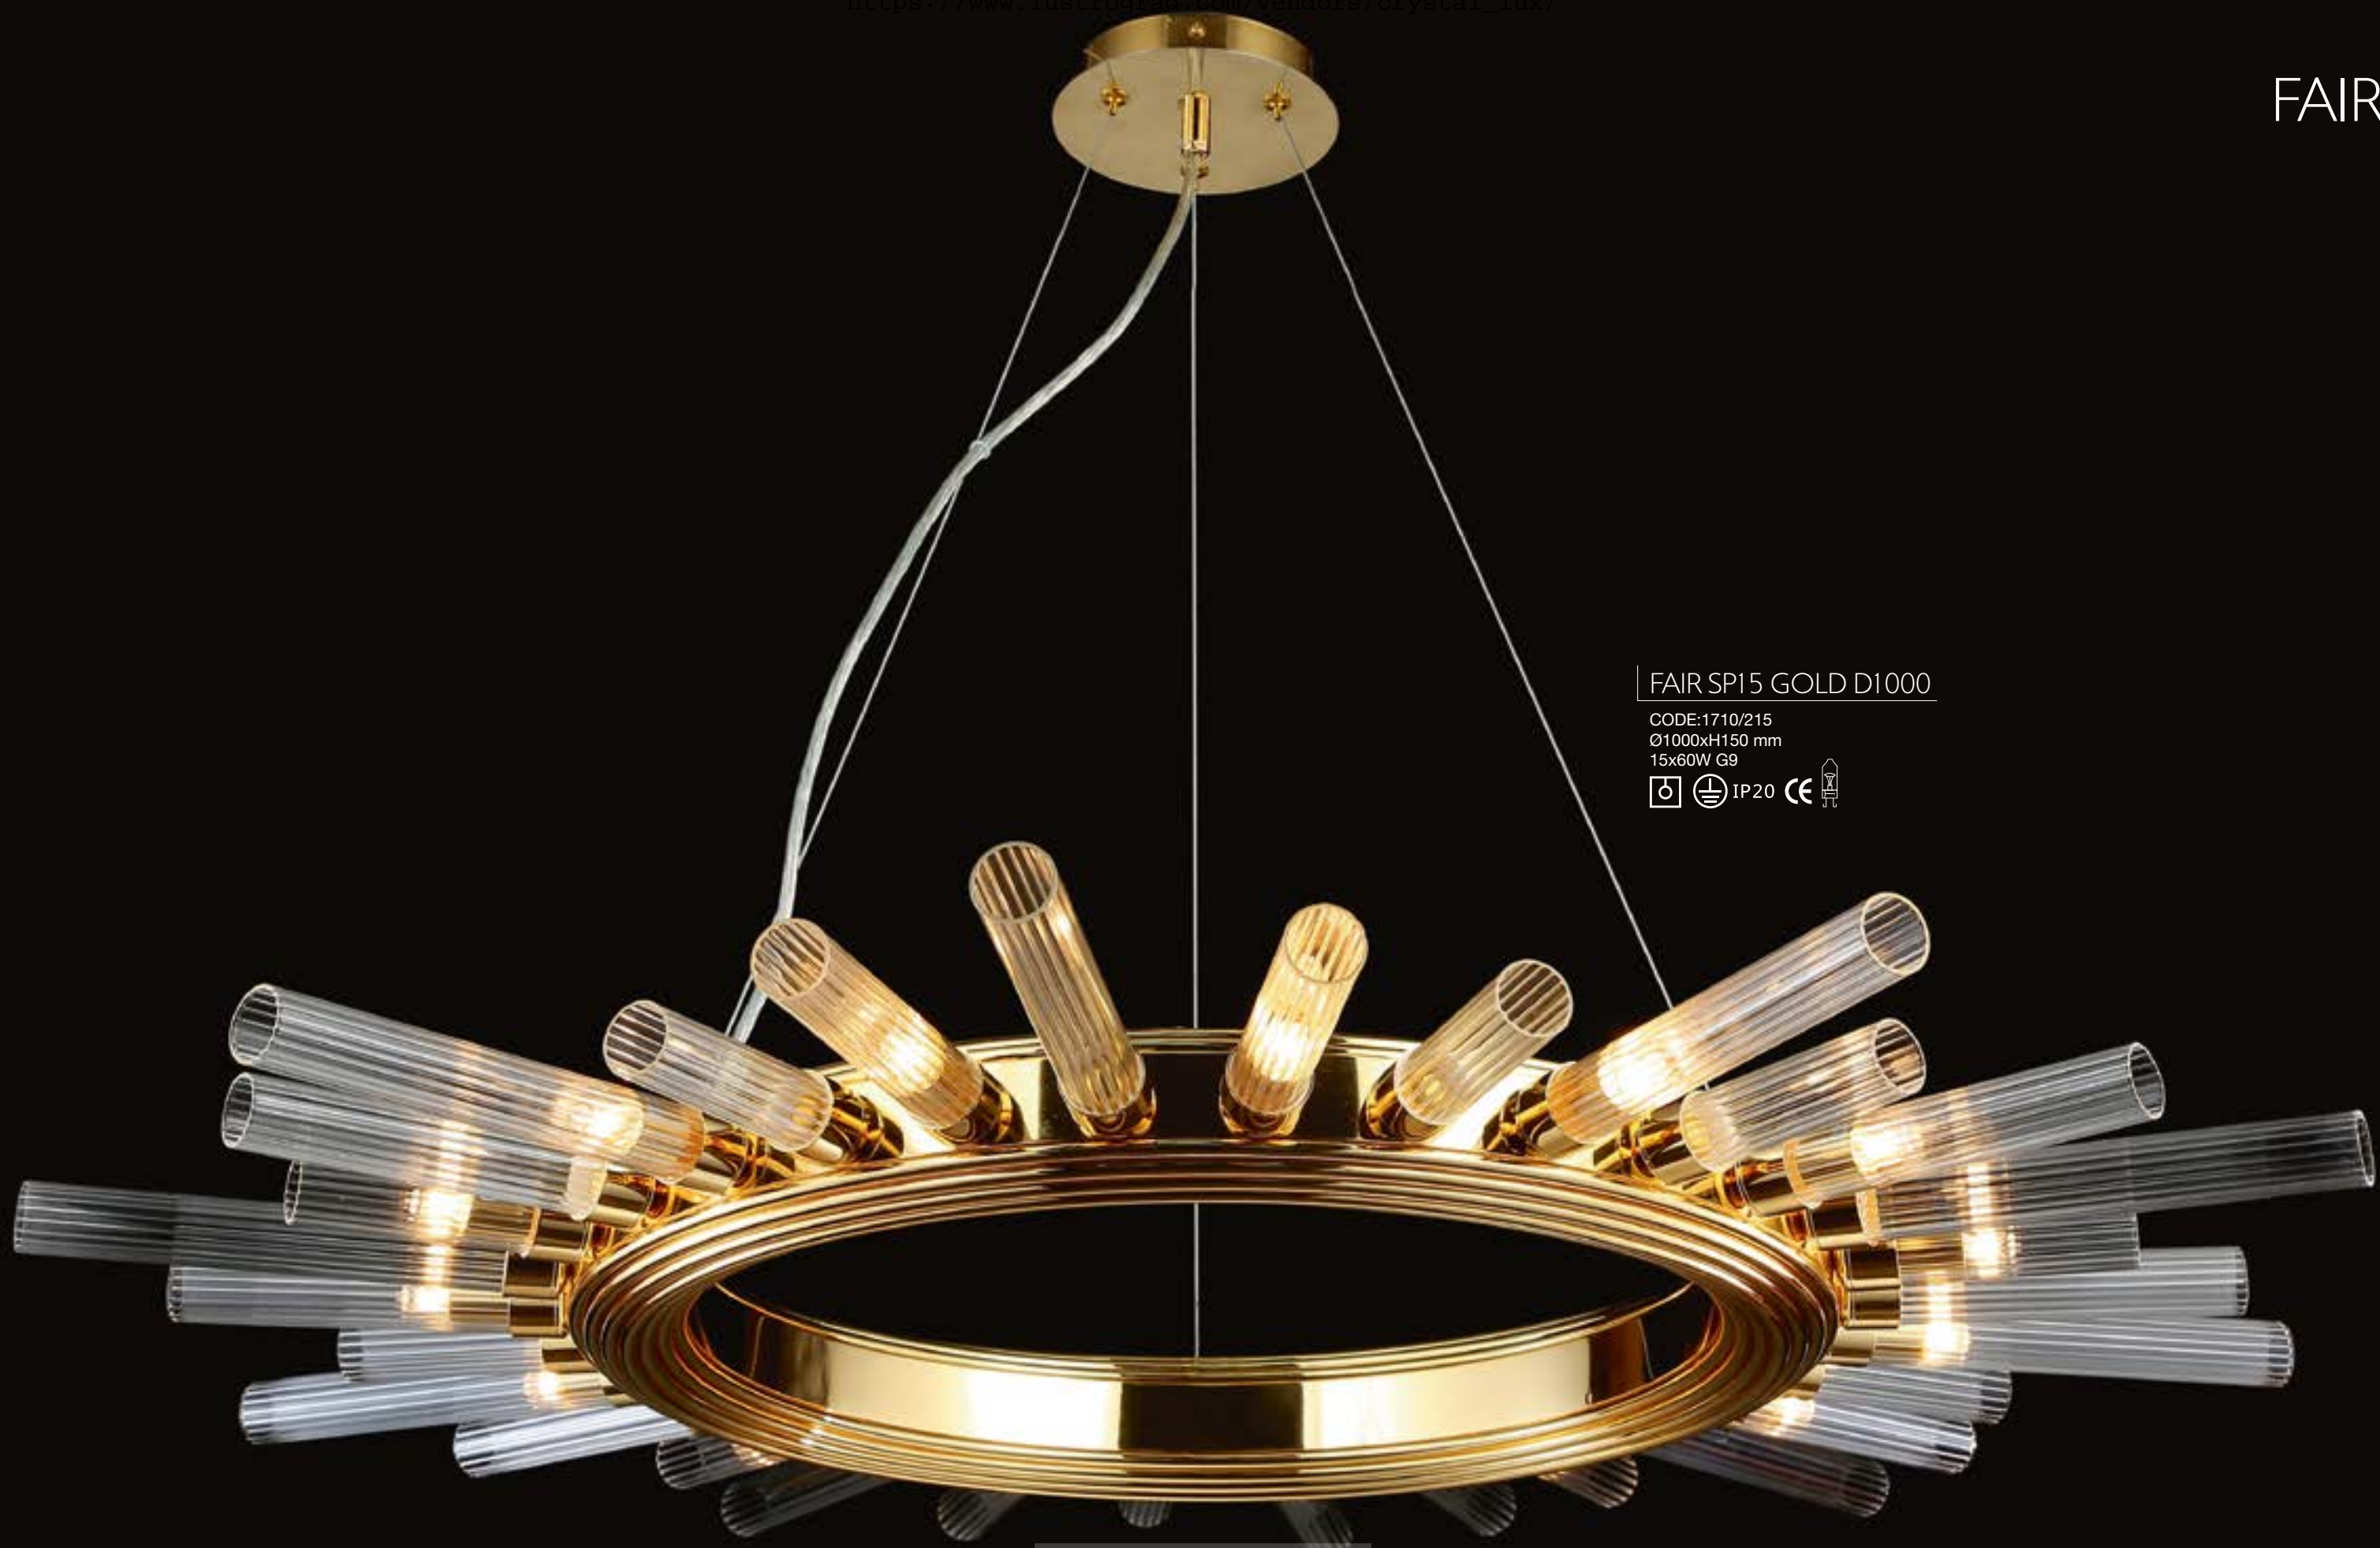

FAIR SP15 GOLD D1000

CODE: 1710/215
Ø1000xH150 mm
15x60W G9