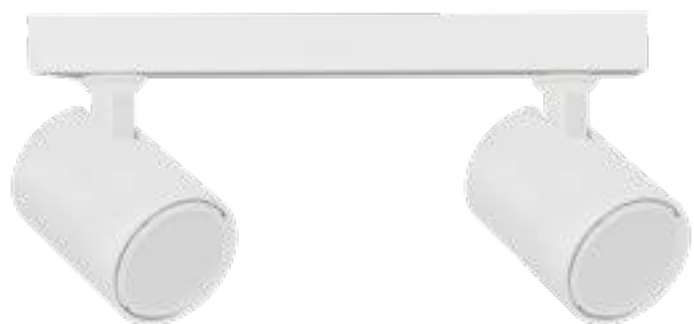

CLT 017

CLT 017

CLT 017CWIS BL

CODE:1400/130
Ø80xH112mm
1x50W GU10
IP20 CE

CLT 017CW2 L250 BL

CODE:1400/132
L250xW60xH112mm
2x50W GU10
IP20 CE

CLT 017CW3 L450 WH

CODE:1400/133
L450xW60xH112mm
3x50W GU10
IP20 CE