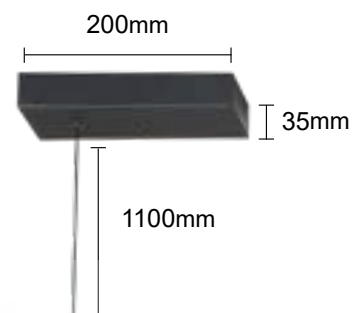

LARGO PT25W BLACK

CODE:0780/625
Ø19xH1710mm
25W LED
1500Lm
3000K
IP20 CE

LARGO SP33W L1770 BLACK

CODE:0780/233
L1770xW80xH100-1200mm
33W LED
1980Lm
3000K
IP20 CE

LARGO AP12W BLACK

CODE:0780/412
L70xW98xH760mm
2x6W LED
720Lm
3000K
IP20 CE