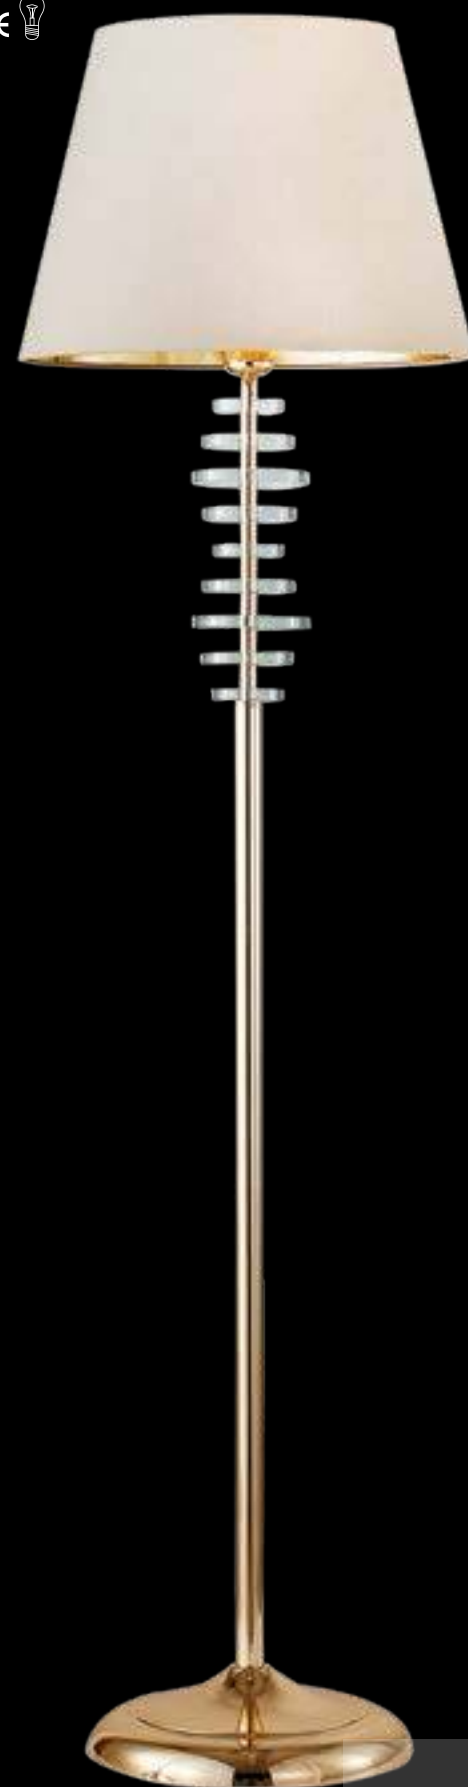

ARMANDO PT1 GOLD

CODE:0181/601
 Ø380xH1480mm
 1x60W E27

ARMANDO SP4 GOLD

CODE:0181/304
 Ø450xH420mm
 4x60W E14

ARMANDO SP6 GOLD

CODE:0181/306
 Ø690xH480mm
 6x60W E14

ARMANDO LG1 GOLD

CODE:0181/501
 Ø220xH440mm
 1x60W E14