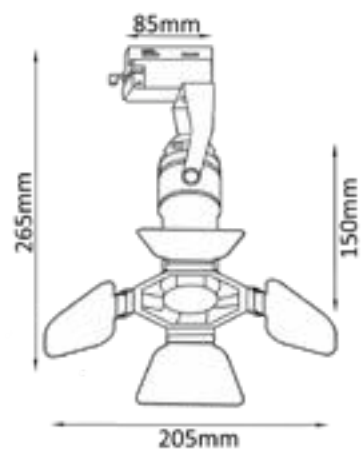

CLT 0.3 1 004 WH

CODE:1409/007
Ø100xH210mm
12W LED
960Lm
3000K
24°
Ra>80
IP20

CLT 0.3 1 003 WH

CODE:1409/005
Ø150xH265mm
1x50W GU10
IP20

CLT 0.3 1 004 BL

CODE:1409/008
Ø100xH210mm
12W LED
960Lm
3000K
24°
Ra>80
IP20