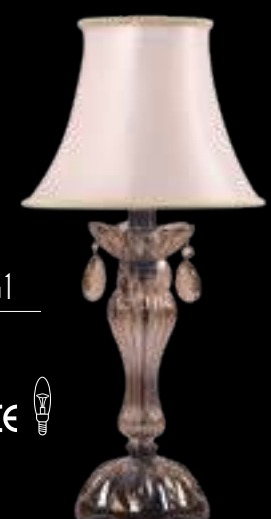

SIENA LG1

CODE:2950/501
Ø280xH560mm
1x40W E14

Φ120mm

700mm

Арматура: металл, покрытие - гальваника, цвет - графит; стекло, цвет - коньяк. Подвески - хрусталь, цвет - коньяк. Абажур - текстиль, цвет - бежевый, крепление на лампочку.