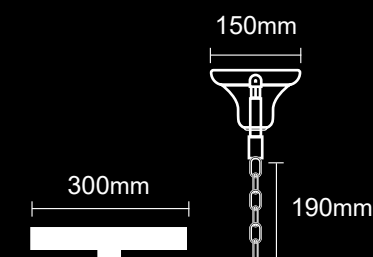

AMADO SP-PL17