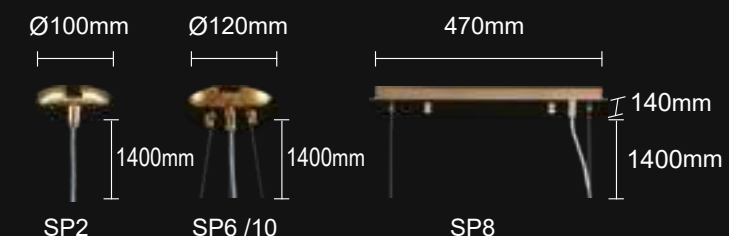

Арматура- металл, покрытие - гальваника, цвет - золото, полировка с двух сторон. Подвески - хрусталь.