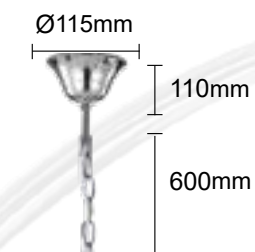

Арматура - металл, покрытие - гальваника, цвет - хром.
Абажур - текстиль+пластик, цвет - белый, хром.
Декоративный элемент - хрусталь, цвет - прозрачный.