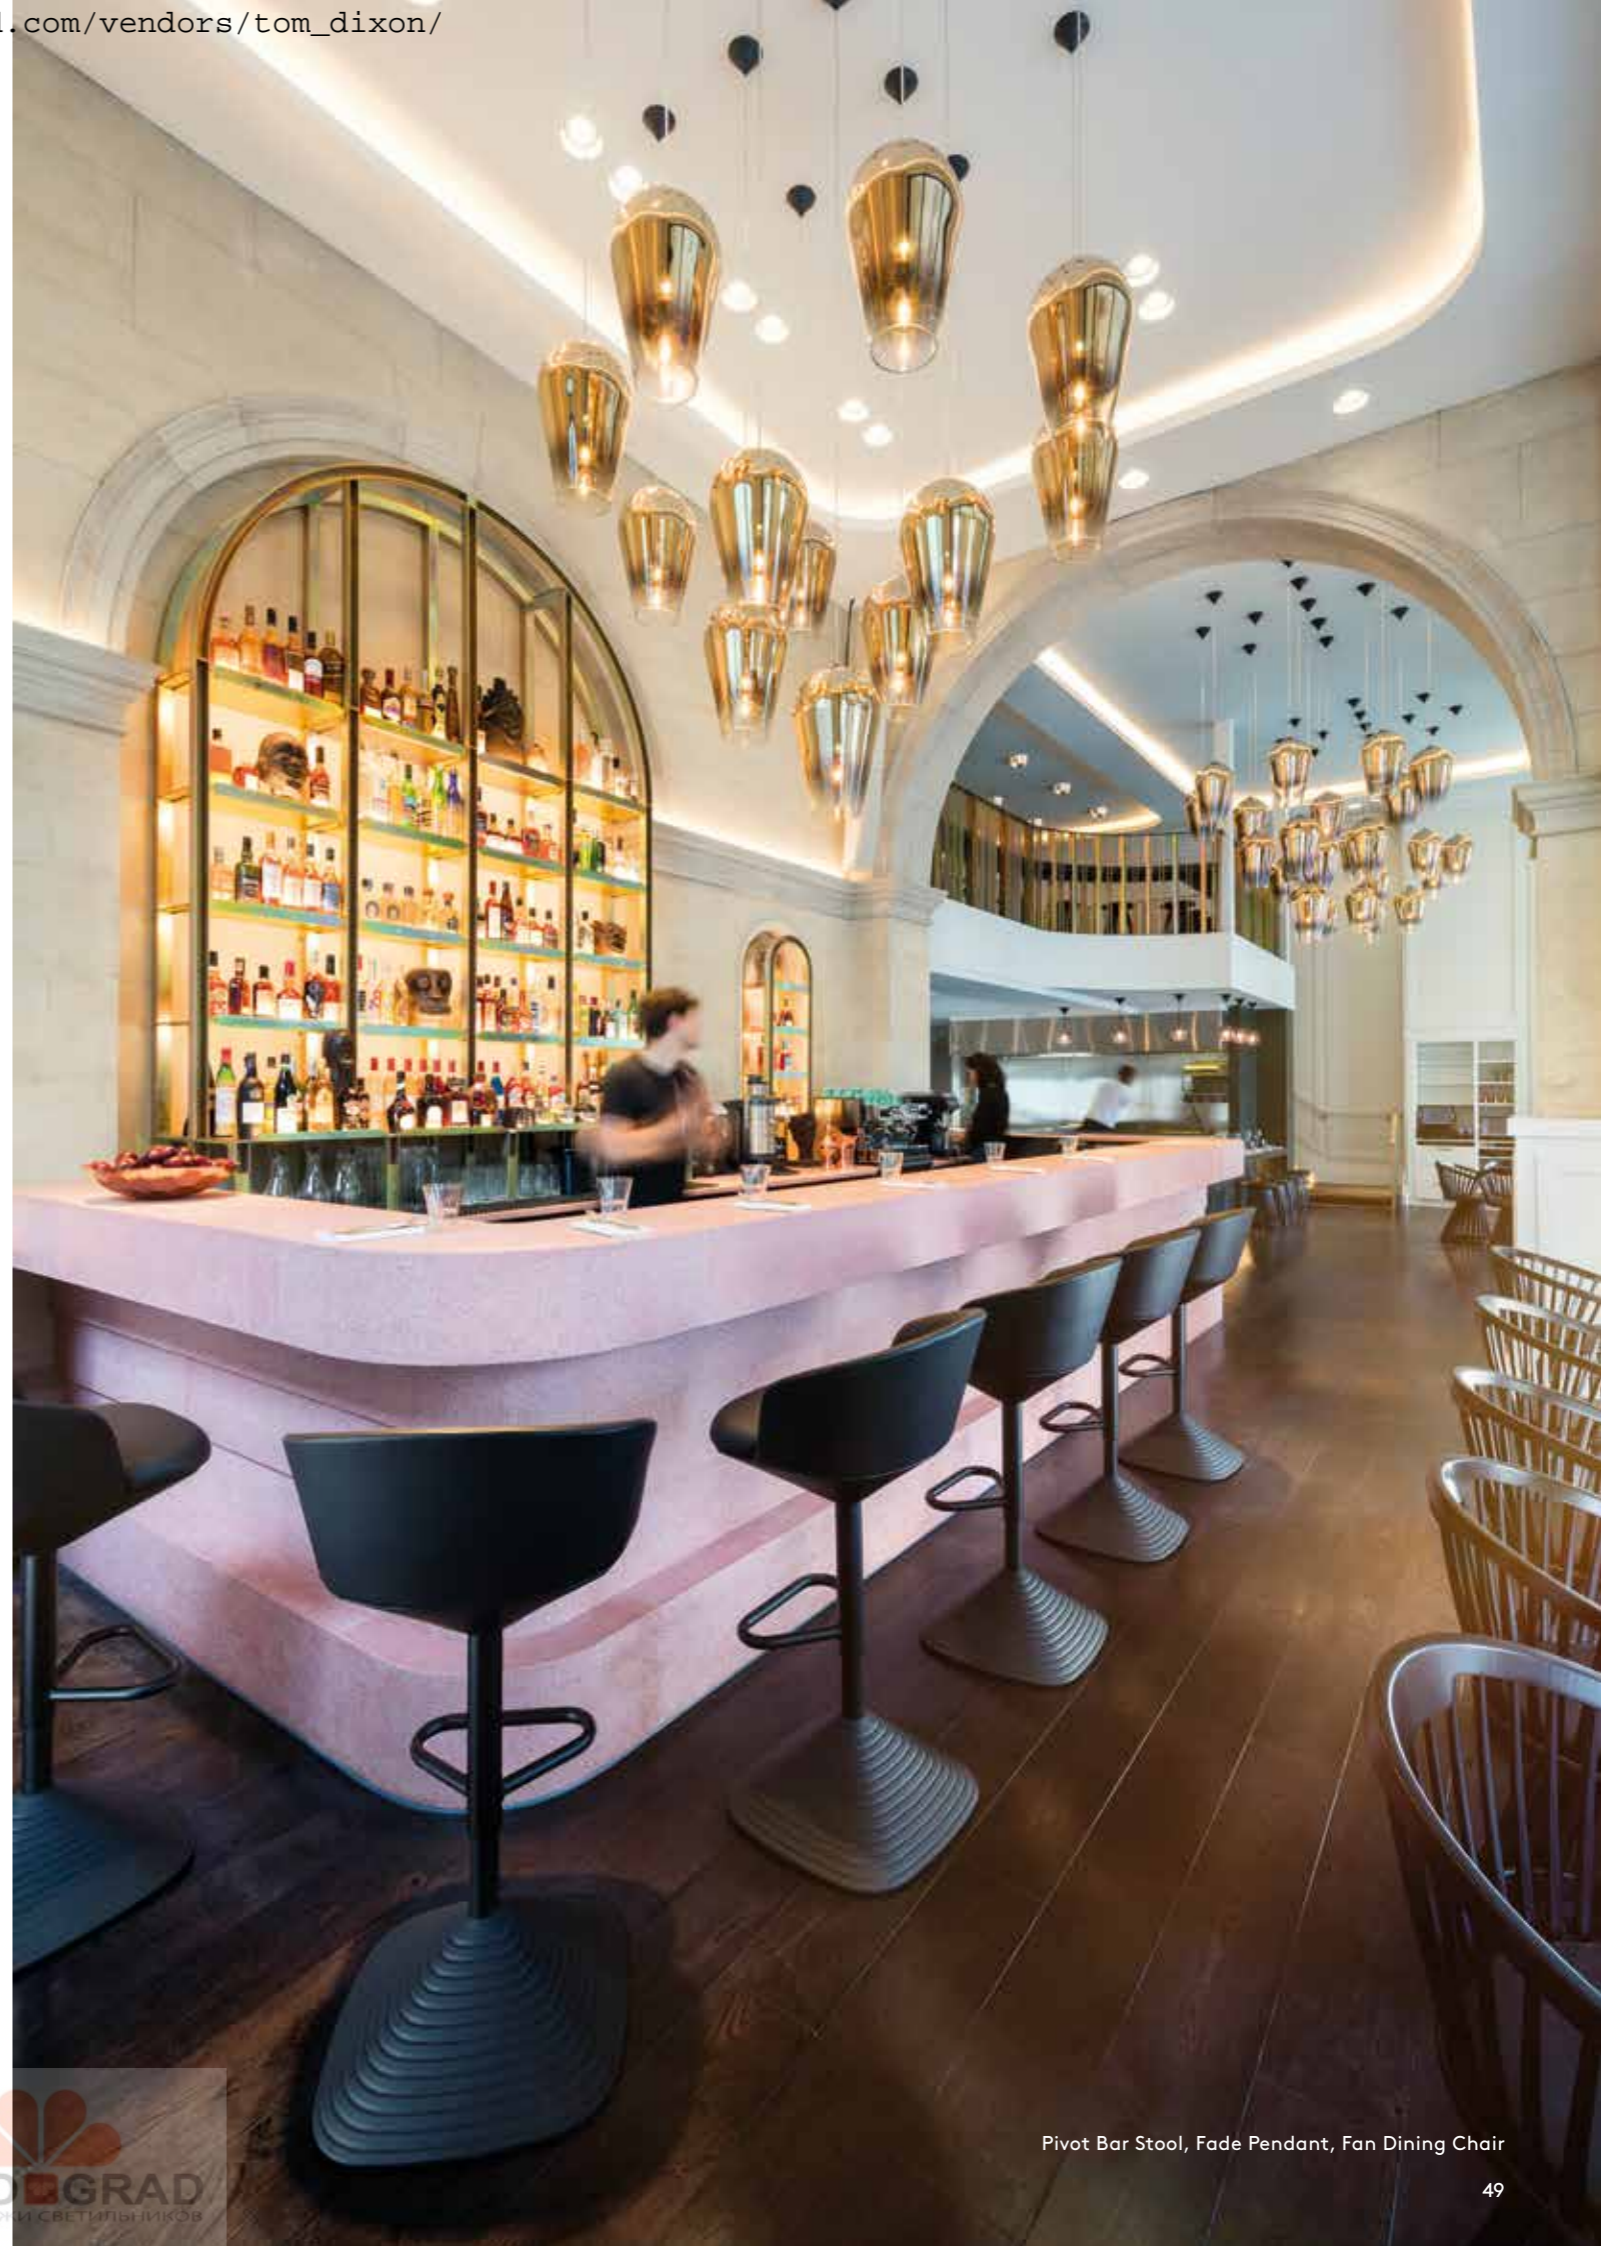

# SPACES

**BEAT VESSEL**

Beat Vessel Drop, Top, Tall; Beat Pendant Wide, Tall

Alto, Hong Kong, 2016

Melt Pendant, Fade Pendant, Slab Chair, Curve Surface Light,  
Curve Ball Pendant, Wingback Dining Chair

Bronte, London, 2016

Plane Surface Light, Scoop Chair High Back,  
Etch Tea Light Holders

Pivot Bar Stool, Fade Pendant, Fan Dining Chair

Yesterday, Today, Tomorrow  
Corso Como Seoul, 2016

Etch Pendant, Etch Web Pendant, Flash Tables, Mass Console, Coat Stand, Book  
Stand and Table, Plane Chandelier, Spin Candelabra, Wingback Dining Chair