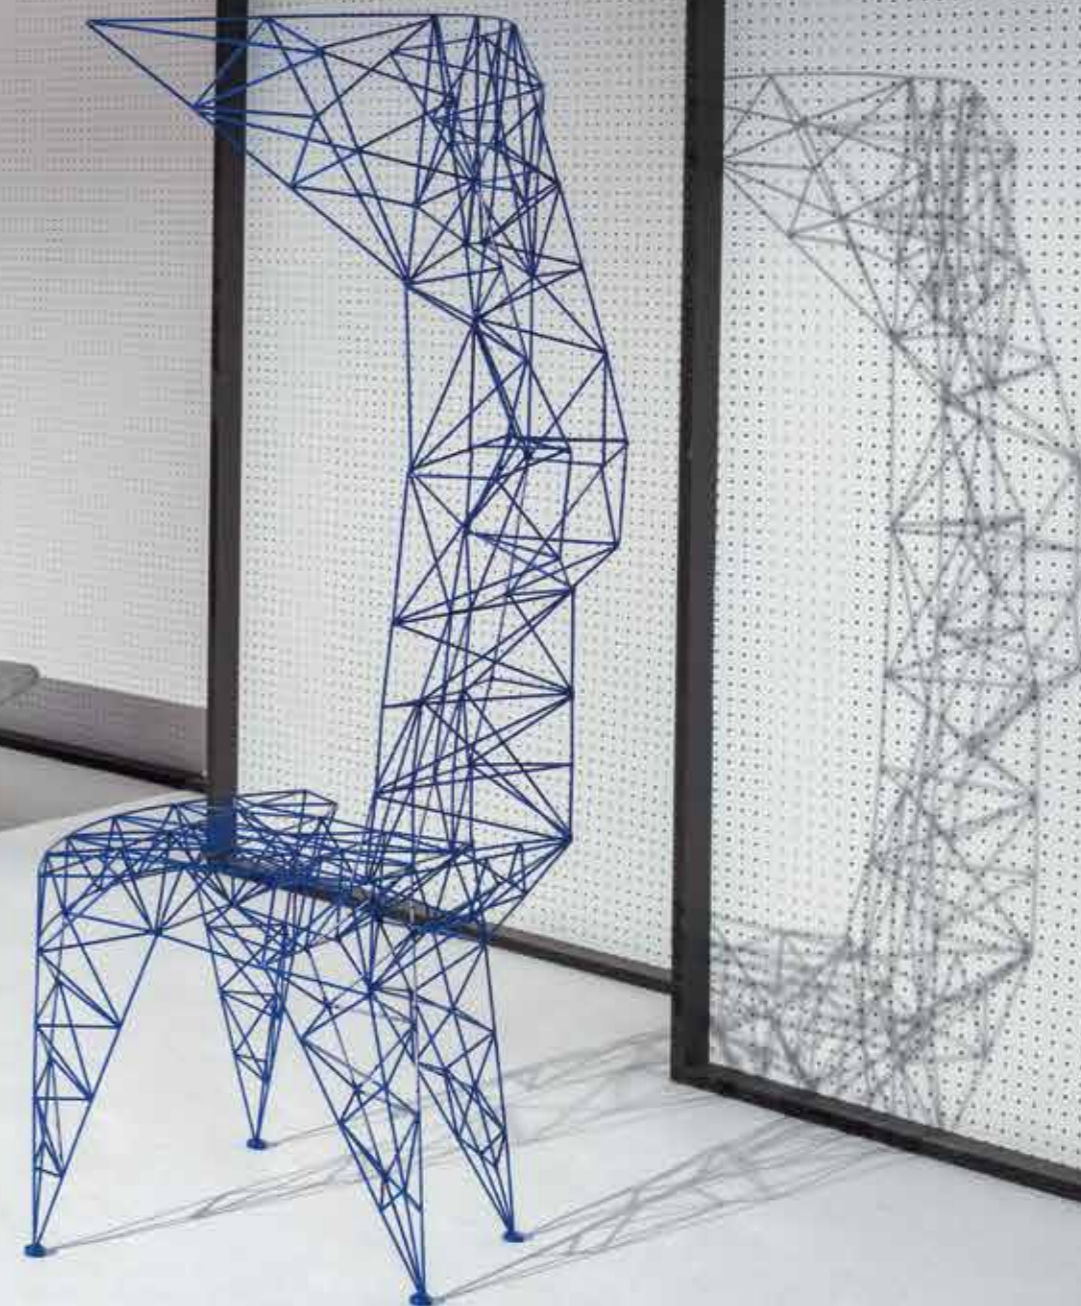

THE VETERANS

S Chair. Bird Chaise Lounge. Pylon Chair.

First launched on Milan's international stage many moons ago, we're bringing the heroes of our yesterday back home.

Re-engineered, recoloured and reinvigorated, their graphic, pop-art silhouettes feel just as fresh today as they did yesterday and will still be collector's pieces tomorrow.

NEW