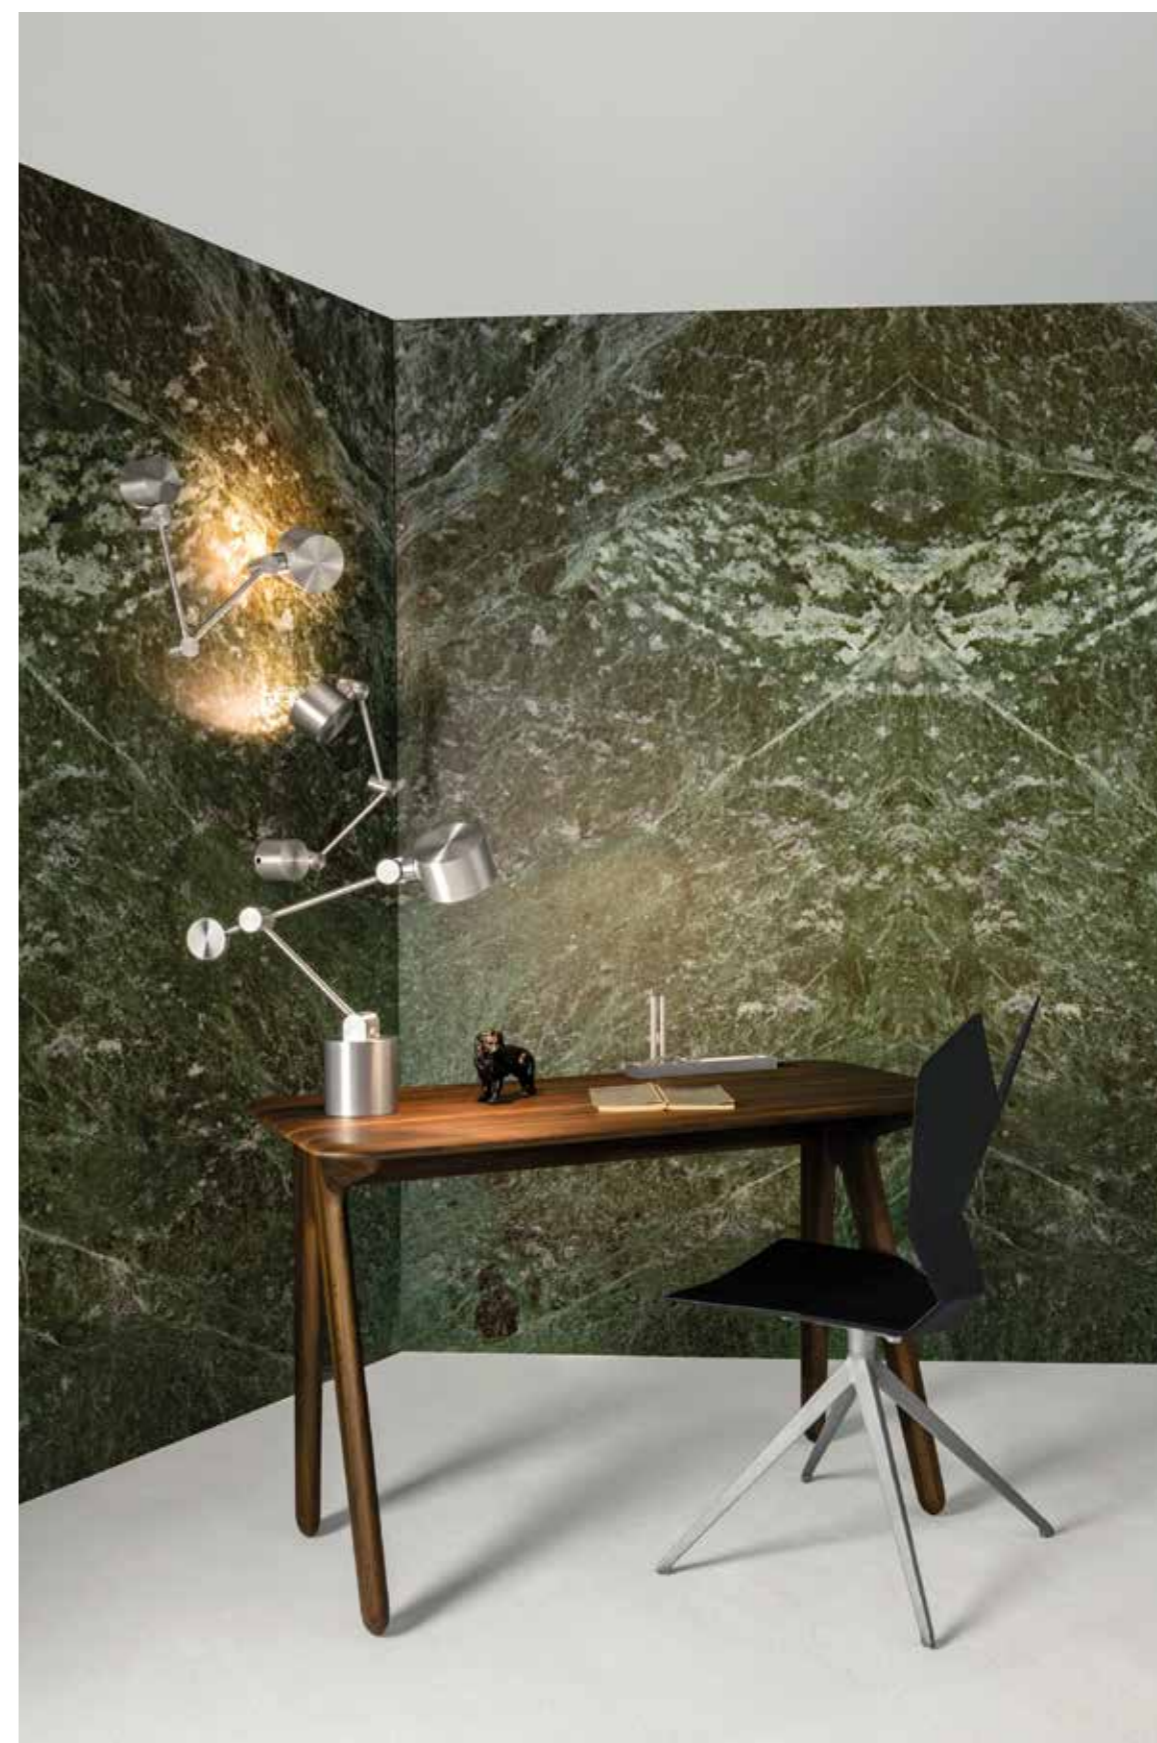

BOOM

This functional, practical and beautifully engineered task light takes its inspiration from generations of draughtsman's and machinists lamps, reduced to a series of cylinders, tubes and junctions arranged in a minimalist sculptural composition.

It's the ultimate understated lighting option for a multitude of interiors.

NEW

Boom Wall Light Aluminium, Boom Task Light Aluminium, Slab Individual Desk Small Fumed Wood, Y Chair Swivel Legs