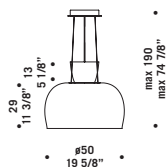

Akemi

design Nicola Grandesso

Diffusore in vetro lattimo, vetro superiore in cristallo trasparente "ballotton" e diffusori interni in PMMA microprismato. Montatura in metallo laccato bianco.
Shade in milkwhite glass, upper element in clear glass with "ballotton" pattern and inside diffusers in PMMA with micro-structured prims surface. White lacquered metal structure.

AKEMI S50
35W 3500lm +
LED 2700K CRI90

9W 900lm
LED 2700K