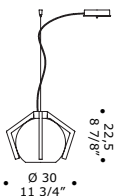

# <Tag>

design Francesco de Majo

**<TAG> S/S1D**  
1 x 15W E27 LED  
LED light bulb

**<TAG> S/S1D**  
1 x 15W E27 LED  
LED light bulb

**<TAG> S2D**  
2 x 15W E27 LED  
LED light bulb

**<TAG> S3D**  
3 x 15W E27 LED  
LED light bulb