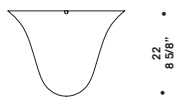

Bice

design Alessandro Crosera

Diffusore composto da un vetro esterno in cristallo trasparente e un vetro interno in cristallo sabbiato.
Montatura in acciaio laccato bianco.

*Shade composed of a clear glass outside
and a frosted glass inside.*

Metal structure in white lacquered steel.

BICE P30
25W 2500lm
LED 2700K CRI90