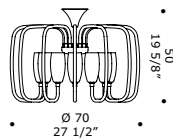

GARY P12

12 x max 33W G9
HSGST/C/UB
alogeno bispina
halogen bi-pin

12 x G9 LED
LED light bulb