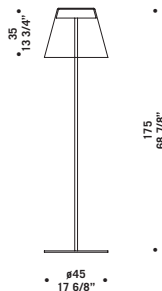

# Diaphanès

design Valerio Cometti

DIAPHANÈS R45

**DIAPHANÈS S30**  
25W 2500lm +  
LED 2700K CR190

6W 600lm  
LED 2700K

**DIAPHANÈS S45**  
35W 3500lm +  
LED 2700K CR190

9W 900lm  
LED 2700K

**DIAPHANÈS R45**  
35W 3500lm +  
LED 2700K CR190