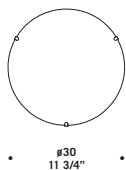

Bice

design Alessandro Crosera

Diffusore composto da un vetro esterno in cristallo trasparente e un vetro interno in cristallo sabbiato.
Montatura in acciaio laccato bianco.

*Shade composed of a clear glass outside
and a frosted glass inside.*

Metal structure in white lacquered steel.

BICE P30
25W 2500lm
LED 2700K CRI90