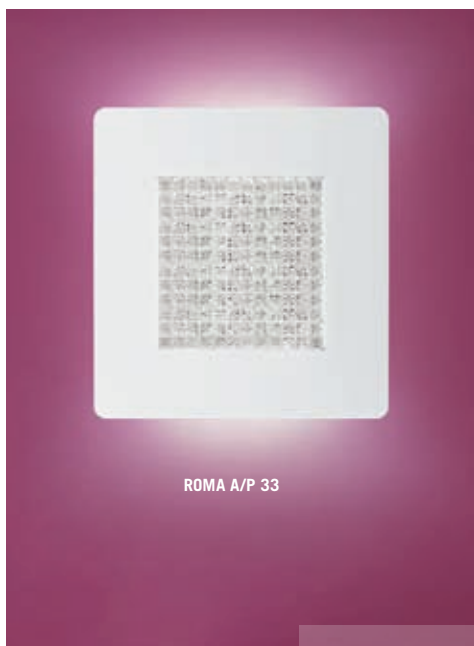

Roma

design Stefano Cavazzana

Diffusore in vetro colato cristallo trasparente.
Montatura in metallo laccato bianco opaco.
Shade in poured clear glass.
Mat white lacquered metal structure.