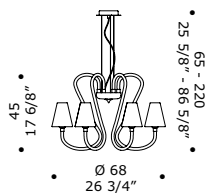

Gregory

design Francesco Dei Rossi

GREGORY K6
6 x max 33W G9
HSGST/C/UB
alogeno bispina
halogen bi-pin

6 x G9 LED
LED light bulb