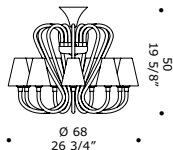

GREGORY P9
9 x max 33W G9
HSGST/C/UB
alogeno bispina
halogen bi-pin

9 x G9 LED
LED light bulb