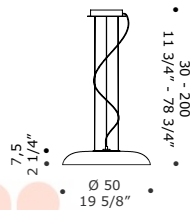

# Reef

design Chiaromonte Marin

• Ø 50 •  
19 5/8" •  
• 11,5 •  
• 4 1/2" •

**REEF A/P50 ED**  
45W 4500lm  
LED 2700K CRI90

**REEF R50 ED**  
45W 4500lm  
LED 2700K CRI90

**REEF S50 ED**  
45W 4500lm  
LED 2700K CRI90