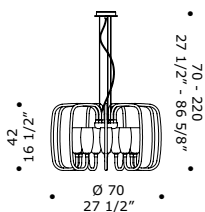

## GARY K6

6 x max 33W G9  
HSGST/C/UB  
alogeno bispina  
halogen bi-pin

6 x G9 LED  
LED light bulb