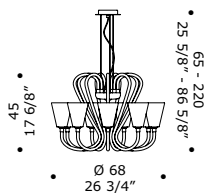

GREGORY K9
9 x max 33W G9
HSGST/C/UB
alogeno bispina
halogen bi-pin

9 x G9 LED
LED light bulb