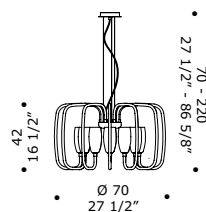

GARY K12

12 x max 33W G9
HSGST/C/UB
alogeno bispina
halogen bi-pin

12 x G9 LED
LED light bulb