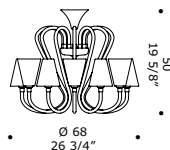

GREGORY P12
12 x max 33W G9
HSGST/C/UB
alogeno bispina
halogen bi-pin

12 x G9 LED
LED light bulb