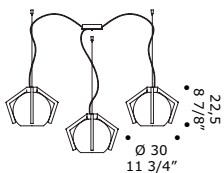

# <Tag>

design Francesco de Majo

**<TAG> S/S1D**  
1 x 15W E27 LED  
LED light bulb

**<TAG> S/S1D**  
1 x 15W E27 LED  
LED light bulb

**<TAG> S2D**  
2 x 15W E27 LED  
LED light bulb

**<TAG> S3D**  
3 x 15W E27 LED  
LED light bulb