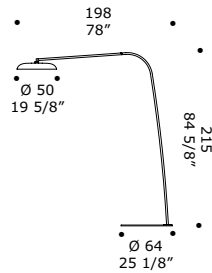

# Reef

design Chiaromonte Marin

• Ø 50 •  
19 5/8" •  
• 11,5 •  
• 4 1/2" •

**REEF A/P50 ED**  
45W 4500lm  
LED 2700K CRI90

**REEF R50 ED**  
45W 4500lm  
LED 2700K CRI90

**REEF S50 ED**  
45W 4500lm  
LED 2700K CRI90