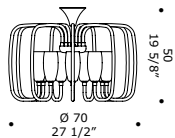

GARY P9

9 x max 33W G9
HSGST/C/UB
alogeno bispina
halogen bi-pin

9 x G9 LED
LED light bulb