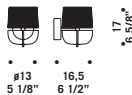

DOME A13
9W 840lm
LED 2700K CRI90