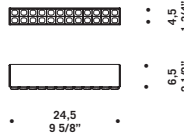

ROMA A/P 4,5-24,5
13W 1350lm
LED 2700K CRI90

€€
IP20
□