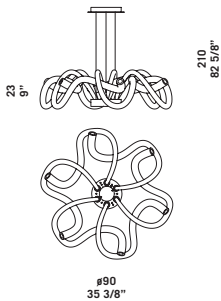

Bernini

design Raffaello Galiotto

Sospensione in vetro colore cristallo realizzata interamente a mano con diffusori in lastra bianco. Montatura in cromo e alluminio anodizzato.
Suspension with hand shaped clear glass elements and white plate diffusers.
Metal frame in chromed and anodized aluminium.

BERNINI S90
18W 1800lm +
LED 2700K CRI90

9W 900lm
LED 2700K