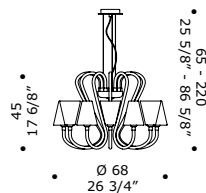

GREGORY K12
12 x max 33W G9
HSGST/C/UB
alogeno bispina
halogen bi-pin

12 x G9 LED
LED light bulb