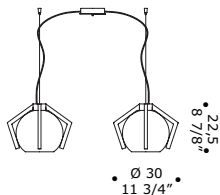

# <Tag>

design Francesco de Majo

**<TAG> S/S1D**  
1 x 15W E27 LED  
LED light bulb

**<TAG> S/S1D**  
1 x 15W E27 LED  
LED light bulb

**<TAG> S2D**  
2 x 15W E27 LED  
LED light bulb

**<TAG> S3D**  
3 x 15W E27 LED  
LED light bulb