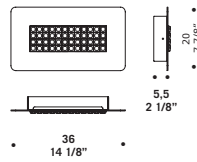

ROMA A/P 36-20
19W 2000lm
LED 2700K CRI90

€€
IP20
□