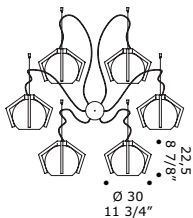

# <Tag>

design Francesco de Majo

**<TAG> S/S1D**  
1 x 15W E27 LED  
LED light bulb

**<TAG> S/S1D**  
1 x 15W E27 LED  
LED light bulb

**<TAG> S2D**  
2 x 15W E27 LED  
LED light bulb

**<TAG> S3D**  
3 x 15W E27 LED  
LED light bulb