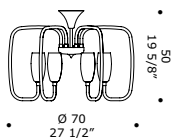

GARY P6

6 x max 33W G9
HSGST/C/UB
alogeno bispina
halogen bi-pin

6 x G9 LED
LED light bulb