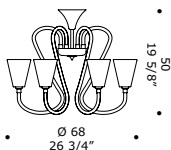

GREGORY P6
6 x max 33W G9
HSGST/C/UB
alogeno bispina
halogen bi-pin

6 x G9 LED
LED light bulb