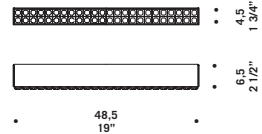

**ROMA A/P 36-20**  
19W 2000lm  
LED 2700K CRI90

€€  
IP20  
□

**ROMA A/P 48-24**  
25W 2700lm  
LED 2700K CRI90

€€  
IP20  
□

**ROMA A/P 4,5-24,5**  
13W 1350lm  
LED 2700K CRI90

€€  
IP20  
□

**ROMA A/P 4,5-48,5**  
26W 2700lm  
LED 2700K CRI90