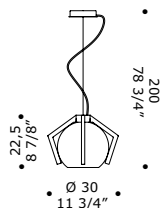

<Tag>

design Francesco de Majo

<TAG> S/S1D
1 x 15W E27 LED
LED light bulb