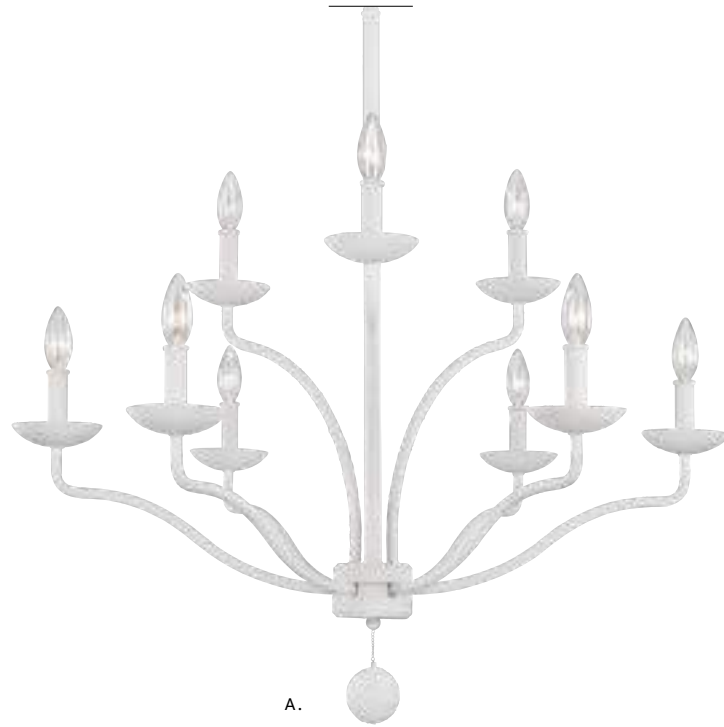

ANNIE | FEISS

A. F3131/9PSW
9-LIGHT PENDANT
Plaster White
D: 32.65" H: 34.65"
Socket: 60 W Candelabra
Damp Rated

B. F3130/6PSW
6-LIGHT PENDANT
Plaster White
D: 32.65" H: 30"
Socket: 60 W Candelabra
Damp Rated