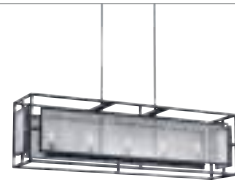

PRAIRIELANDS 228

Dark Weathered Zinc