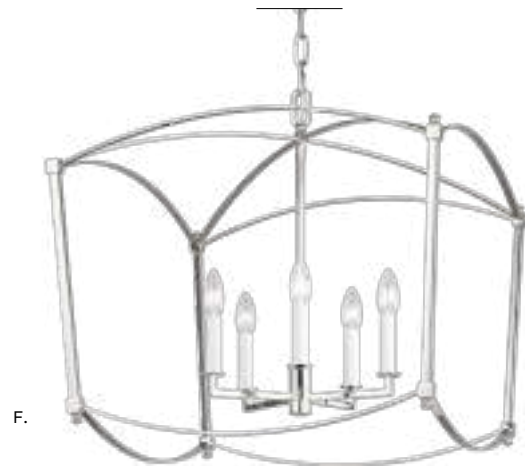

## THAYER | FEISS

**A. F3327/3SMS**  
3-LIGHT DOUBLE LANTERN  
Smith Steel  
L: 17" W: 17" H: 27.5"  
Socket: 60 W Candelabra  
Damp Rated

**B. F3327/3ADB**  
3-LIGHT DOUBLE LANTERN  
Antique Gilded

**C. F3327/3PN**  
3-LIGHT DOUBLE LANTERN  
Polished Nickel