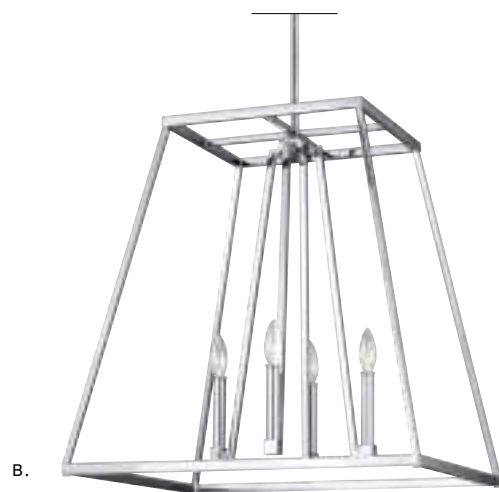

# FEISS LANTERNS

Conant	242–243
Gannet	263
Galloway	244–245
Lorenz	261
Lumière	265
Marquelle	260
Prairielands	264
Thayer	253–259
Woodruff	247–249
Yarmouth	250–251

CONANT | FEISS

---

**A. F3151/4GSB**  
4-LIGHT LANTERN  
Gilded Satin Brass  
L: 23" W: 23" H: 24"  
Socket: 60 W Candelabra  
Damp Rated