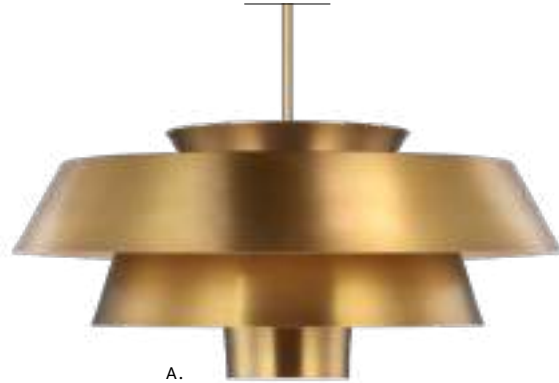

A.

BRISBIN | ED ELLEN DEGENERES

A. EP1081BBS

1-LIGHT LARGE PENDANT

Burnished Brass with Matte White (Interior Only)

D: 24" H: 10.75"

Socket: 75 W Medium

Damp Rated

B. EP1081PN

1-LIGHT LARGE PENDANT

Polished Nickel with Matte White (Interior Only)

C. EP1081MWT

1-LIGHT LARGE PENDANT

Matte White