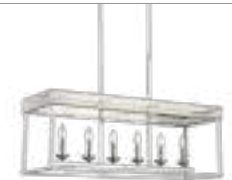

WOODRUFF 232

Antique Bronze or Polished Nickel