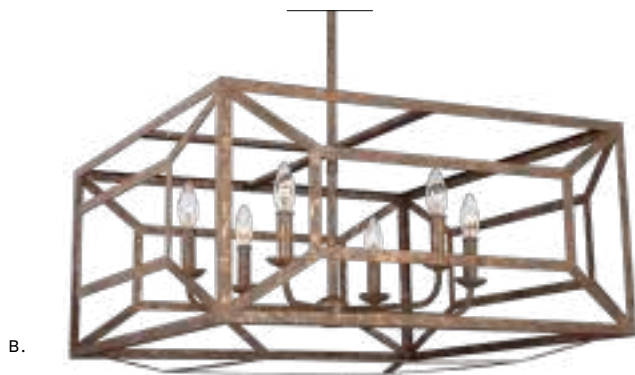

MARQUELLE | FEISS

A. F3172/6WI

6-LIGHT LANTERN

Weathered Iron

L: 28" W: 28" H: 13.5"

Socket: 60 W Candelabra

Damp Rated

B. F3172/6DSGL

6-LIGHT LANTERN

Distressed Goldleaf

C. F3171/4WI

4-LIGHT LANTERN

Weathered Iron

L: 17" W: 17" H: 19"

Socket: 60 W Candelabra

Damp Rated

D. F3171/4DSGL

4-LIGHT LANTERN

Distressed Goldleaf