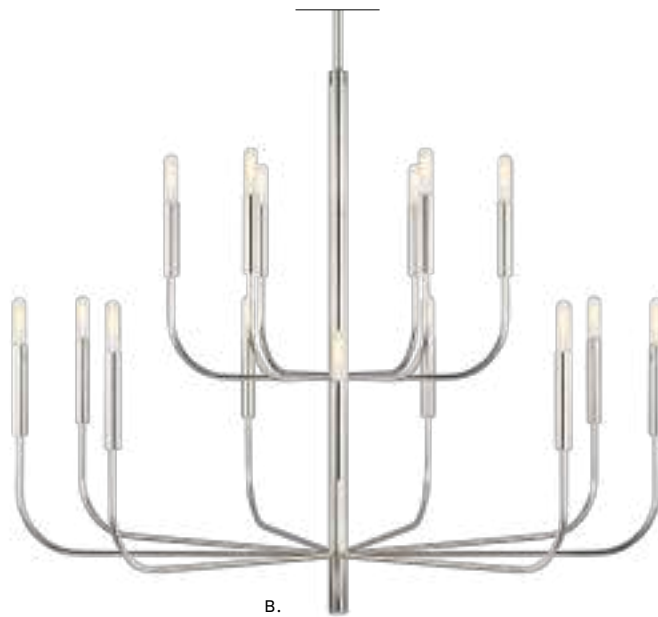

#### 4-LIGHT FLOOR LAMP

Aged Iron with Natural  
Linen Shade

D: 16.875" H: 57"

Socket: 60 W Medium

Bulb: 10 W (Included)

800 Lumens | 3000 K | 90+ CRI

Dry Rated, LED

**BRIANNA**  
**EC1009BBS**  
9-LIGHT CHANDELIER  
Burnished Brass

A.

B.

**BRIANNA | ED ELLEN DEGENERES**

**A. EC10015BBS**  
15-LIGHT CHANDELIER  
Burnished Brass  
D: 43.75" H: 37.5"  
Socket: 60 W Candelabra  
Damp Rated

**B. EC10015PN**  
15-LIGHT CHANDELIER  
Polished Nickel