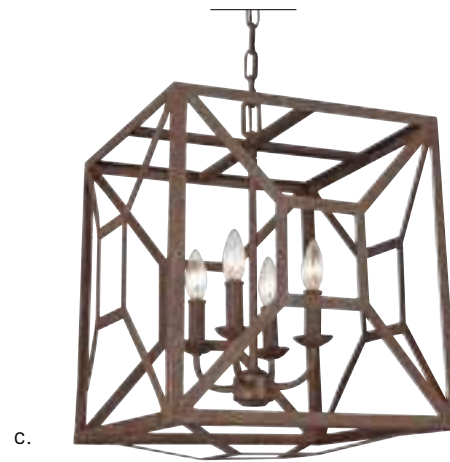

MARQUELLE | FEISS

A. F3172/6WI

6-LIGHT LANTERN

Weathered Iron

L: 28" W: 28" H: 13.5"

Socket: 60 W Candelabra

Damp Rated

B. F3172/6DSGL

6-LIGHT LANTERN

Distressed Goldleaf

C. F3171/4WI

4-LIGHT LANTERN

Weathered Iron

L: 17" W: 17" H: 19"

Socket: 60 W Candelabra

Damp Rated

D. F3171/4DSGL

4-LIGHT LANTERN

Distressed Goldleaf