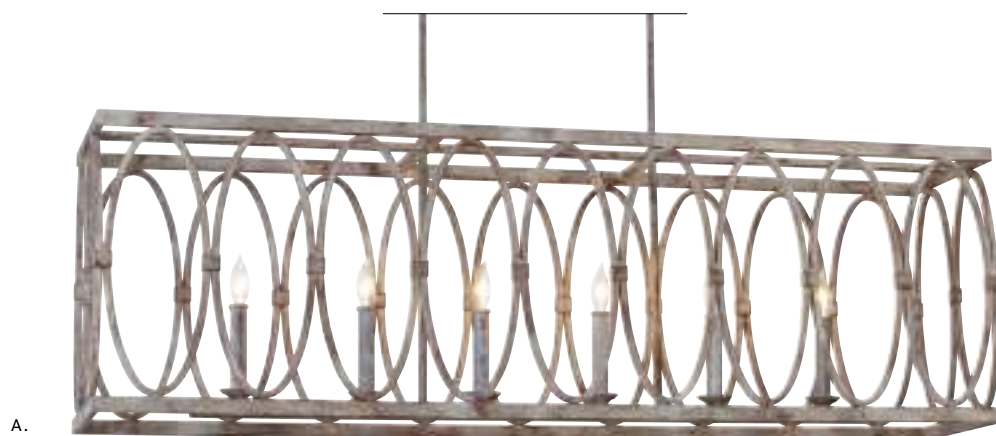

A.

PATRICE | FEISS

- A. **F3224/6DA**
  6-LIGHT LINEAR
  CHANDELIER
  Deep Abyss
  L: 47.5" W: 10.375" H: 15.5"
  Socket: 60 W Candelabra
  Damp Rated