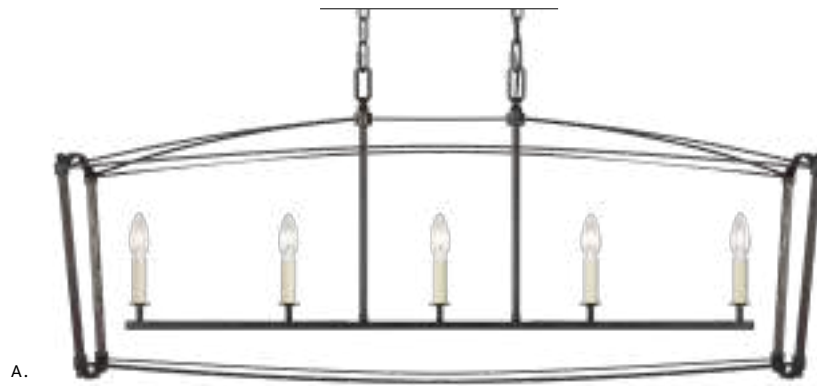

THAYER | FEISS

A. F3326/5SMS

**5-LIGHT LINEAR
CHANDELIER**

Smith Steel with
Ivory Candle Tube

W: 14" L: 49" H: 20.25"

Socket: 60 W Candelabra

Damp Rated

B. F3326/5ADB

**5-LIGHT LINEAR
CHANDELIER**

Antique Gilded with
Ivory Candle Tube

C. F3326/5PN

**5-LIGHT LINEAR
CHANDELIER**

Polished Nickel with
White Candle Tube