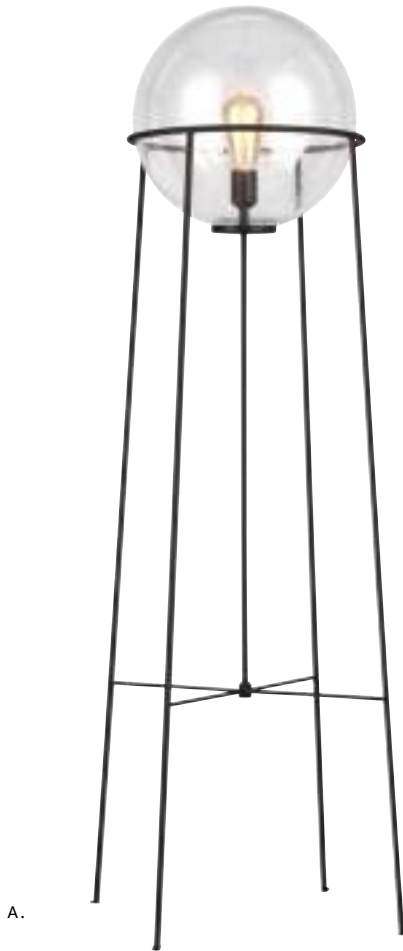

#### 1-LIGHT TABLE LAMP

Aged Iron with White  
Linen Shade

D: 14" H: 26.25"

Socket: 75 W Medium

Bulb: 10 W (Included)

800 Lumens | 3000 K | 90+ CRI

Dry Rated, LED

PENNY

ET1071BBS1

1-LIGHT FLOOR LAMP

Burnished Brass with  
White Linen Shade

**PENNY | ED ELLEN DEGENERES**

**A. ET1071AI1**  
1-LIGHT FLOOR LAMP  
Aged Iron with White  
Linen Shade  
D: 17" H: 55.125"  
Socket: 75 W Medium  
Bulb: 10 W (Included)  
800 Lumens | 3000 K | 90+ CRI  
Dry Rated, LED

**B. ET1071PN1**  
1-LIGHT FLOOR LAMP  
Polished Nickel with White  
Linen Shade

**C. ET1071BBS1**  
1-LIGHT FLOOR LAMP  
Burnished Brass with White  
Linen Shade

ATLAS  
ET1061A11  
1-LIGHT FLOOR LAMP  
Aged Iron with Clear  
Seeded Glass