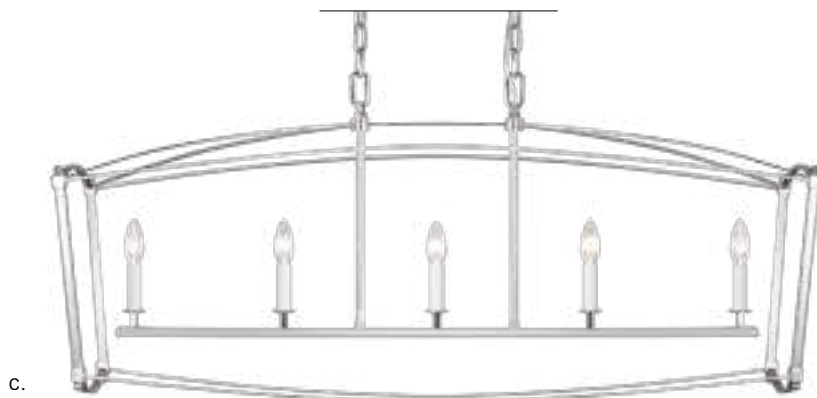

THAYER | FEISS

A. F3326/5SMS

**5-LIGHT LINEAR
CHANDELIER**

Smith Steel with
Ivory Candle Tube

W: 14" L: 49" H: 20.25"

Socket: 60 W Candelabra

Damp Rated

B. F3326/5ADB

**5-LIGHT LINEAR
CHANDELIER**

Antique Gilded with
Ivory Candle Tube

C. F3326/5PN

**5-LIGHT LINEAR
CHANDELIER**

Polished Nickel with
White Candle Tube