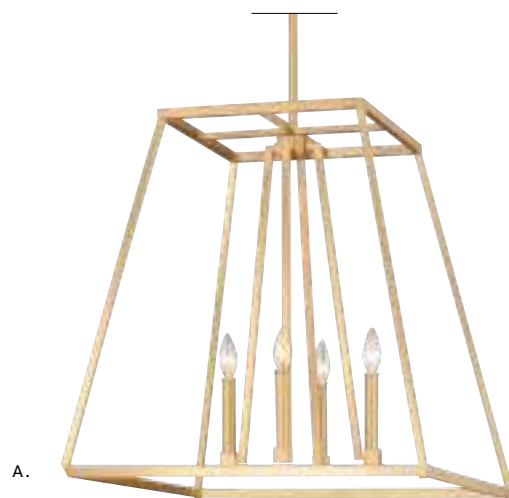

# FEISS LANTERNS

Conant	242–243
Gannet	263
Galloway	244–245
Lorenz	261
Lumière	265
Marquelle	260
Prairielands	264
Thayer	253–259
Woodruff	247–249
Yarmouth	250–251

CONANT | FEISS

---

**A. F3151/4GSB**  
4-LIGHT LANTERN  
Gilded Satin Brass  
L: 23" W: 23" H: 24"  
Socket: 60 W Candelabra  
Damp Rated