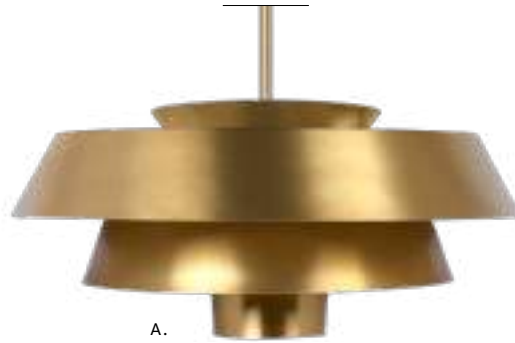

A.

BRISBIN | ED ELLEN DEGENERES

A. EP1021BBS

1-LIGHT MEDIUM PENDANT

Burnished Brass with Matte White (Interior Only)

D: 18" H: 8.125"

Socket: 75 W Medium

Damp Rated

B. EP1021PN

1-LIGHT MEDIUM PENDANT

Polished Nickel with Matte White (Interior Only)

C. EP1021MWT

1-LIGHT MEDIUM PENDANT

Matte White