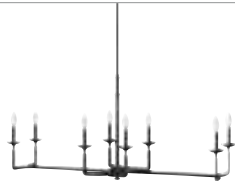

ANSLEY 227

Aged Iron