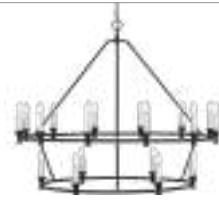

# CHAPMAN & MYERS

ATLANTIC 126

Burnished Brass or Polished Nickel

GARRETT 127

Burnished Brass or Polished Nickel

GARDNER 132

Rustic White

KEYSTONE 128