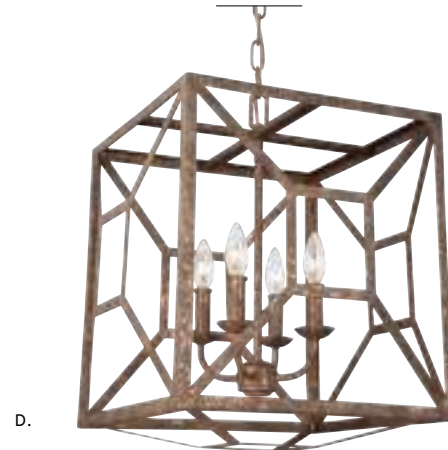

MARQUELLE | FEISS

A. F3172/6WI

6-LIGHT LANTERN

Weathered Iron

L: 28" W: 28" H: 13.5"

Socket: 60 W Candelabra

Damp Rated

B. F3172/6DSGL

6-LIGHT LANTERN

Distressed Goldleaf

C. F3171/4WI

4-LIGHT LANTERN

Weathered Iron

L: 17" W: 17" H: 19"

Socket: 60 W Candelabra

Damp Rated

D. F3171/4DSGL

4-LIGHT LANTERN

Distressed Goldleaf