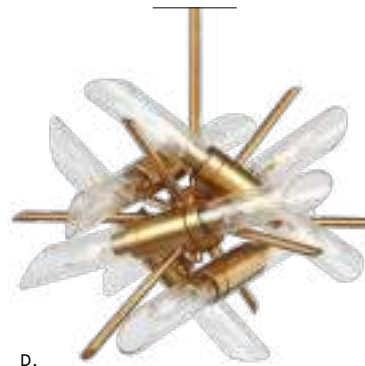

D.

QUORRA | FEISS

B. F3182/16BBS

16-LIGHT CHANDELIER
Burnished Brass with Clear
Fluted Glass
D: 32.65" H: 32.65"
Socket: 40 W Candelabra
Damp Rated

C. F3181/14BBS

14-LIGHT CHANDELIER
Burnished Brass with Clear
Fluted Glass
D: 33" H: 33"
Socket: 40 W Candelabra
Damp Rated

D. F3180/12BBS

12-LIGHT CHANDELIER
Burnished Brass with Clear
Fluted Glass
D: 16.75" H: 16.75"
Socket: 40 W Candelabra
Damp Rated