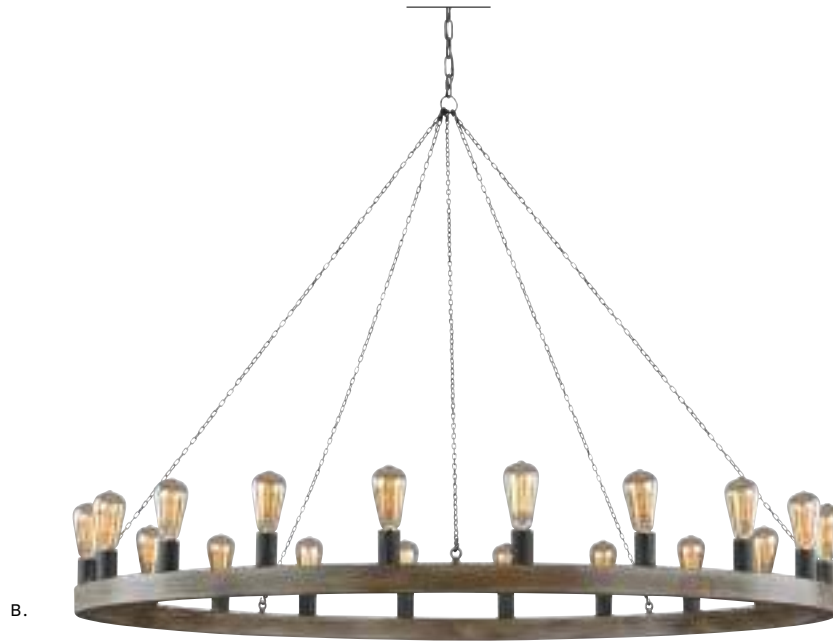

AVENIR | FEISS

B. F3933/20WOW/AF
20-LIGHT CHANDELIER
Weathered Oak Wood with
Antique Forged Iron
D: 60" H: 40.65"
Socket: 75 W Medium
Damp Rated

C. F3932/12WOW/AF
12-LIGHT CHANDELIER
Weathered Oak Wood with
Antique Forged Iron
D: 36" H: 32"
Socket: 75 W Medium
Damp Rated