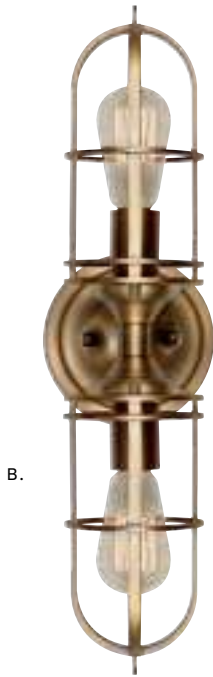

URBAN RENEWAL | FEISS

B. WB1704DAB

2-LIGHT SCONCE

Dark Antique Brass

W: 5.5" H: 20.25" E: 5.875"

Socket: 100 W Medium

Damp Rated, Mounts Horizontally
or Vertically

C. WB1703DAB

1-LIGHT SCONCE

Dark Antique Brass

W: 5.5" H: 12.25" E: 7.75"

Socket: 100 W Medium

Damp Rated, Mounts Up or Down