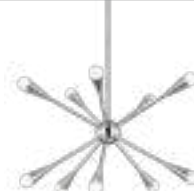

JAX 29

Midnight Black with Burnished Brass, Burnished Brass, or Polished Nickel