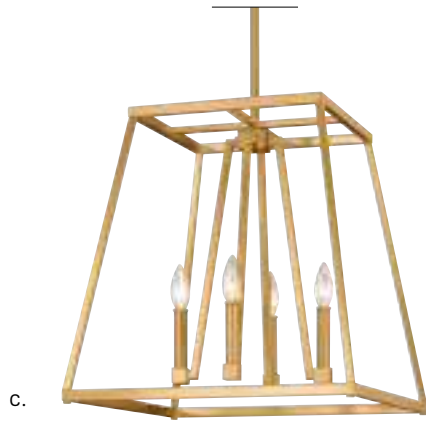

CONANT | FEISS

C. F3150/4GSB
4-LIGHT LANTERN
Gilded Satin Brass
L: 18" W: 18" H: 19"
Socket: 60 W Candelabra
Damp Rated

D. F3150/4CH
4-LIGHT LANTERN
Chrome

E. F3149/4GSB
4-LIGHT MINI-LANTERN
Gilded Satin Brass
L: 13" W: 13" H: 18"
Socket: 60 W Candelabra
Damp Rated

F. F3149/4CH
4-LIGHT MINI-LANTERN
Chrome