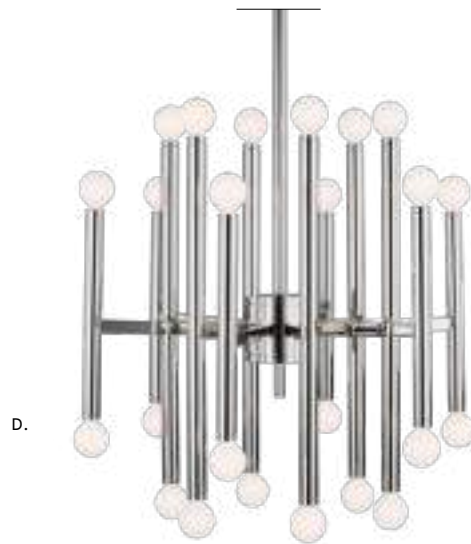

**BECKHAM CLASSIC | TOB  
BY THOMAS O'BRIEN**

**A. TC1044BBS**

4-LIGHT CHANDELIER  
Burnished Brass with White  
Linen Shades  
D: 36" H: 27.375"  
Socket: 60 W Candelabra  
Damp Rated

**B. TC1044PN**

4-LIGHT CHANDELIER  
Polished Nickel with White  
Linen Shades

C.

D.

BECKHAM CLASSIC | TOB  
BY THOMAS O'BRIEN

C. **TC1034BBS**  
4-LIGHT CHANDELIER  
Burnished Brass with White  
Linen Shades  
D: 26" H: 27.375"  
Socket: 60 W Candelabra  
Damp Rated

D. **TC1034PN**  
4-LIGHT CHANDELIER  
Polished Nickel with White  
Linen Shades

**BECKHAM MODERN | TOB  
BY THOMAS O'BRIEN**

**A. TC10624BBS**  
24-LIGHT CHANDELIER  
Burnished Brass  
D: 29" H: 30.25"  
Socket: 40 W Candelabra  
Damp Rated

**B. TC10624PN**  
24-LIGHT CHANDELIER  
Polished Nickel