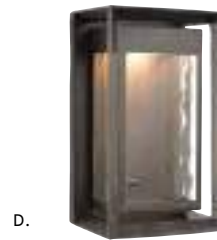

D.

URBANDALE | FEISS

A. OL13703ANBZ-L1
EXTRA LARGE LED LANTERN
Antique Bronze with
Clear Water Glass
W: 10" H: 23" E: 8"
1915 Lumens | 2700-2200 K
Wet Rated, T24

B. OL13701ANBZ-L1
MEDIUM LED LANTERN
Antique Bronze with
Clear Water Glass
W: 8" H: 13" E: 6"
1000 Lumens | 2700-2200 K
Wet Rated, T24

C. OL13702ANBZ-L1
LARGE LED LANTERN
Antique Bronze with
Clear Water Glass
W: 10" H: 16.25" E: 8"
1915 Lumens | 2700-2200 K
Wet Rated, T24

D. OL13700ANBZ-L1
SMALL LED LANTERN
Antique Bronze with
Clear Water Glass
W: 6" H: 10" E: 4.75"
1000 Lumens | 2700-2200 K
Wet Rated, T24