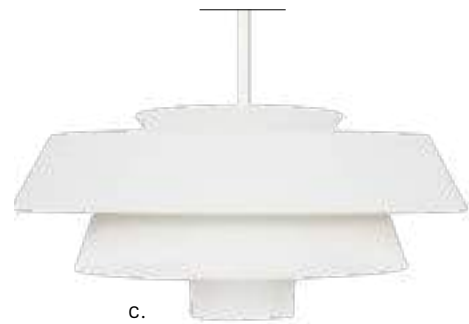

**1-LIGHT LARGE PENDANT**

Polished Nickel with Matte White (Interior Only)

**C. EP1081MWT**

**1-LIGHT LARGE PENDANT**

Matte White

A.

B.

C.