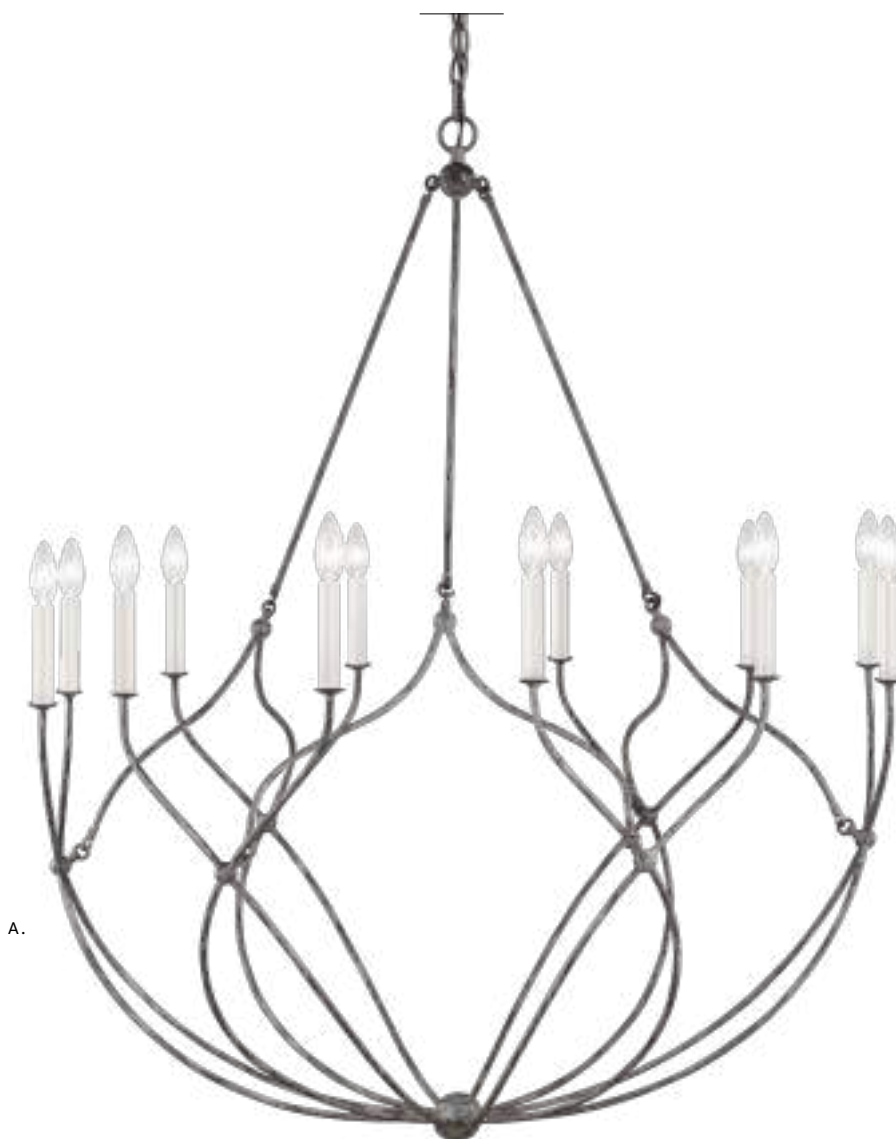

RICHMOND | CHAPMAN & MYERS

- **A. CC11312WGV**
- 12-LIGHT CHANDELIER
- Weathered Galvanized
- D: 43.5" H: 47.25"
- Socket: 60 W Candelabra
- Damp Rated