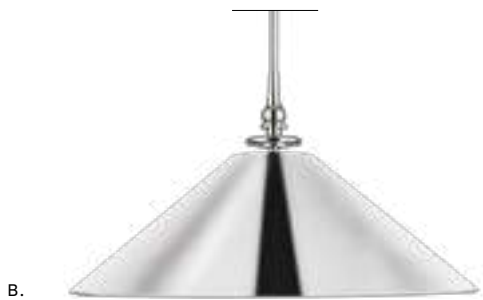

**CAPRI | TOB
BY THOMAS O'BRIEN**

A. TP1001AI
1-LIGHT PENDANT
Aged Iron
D: 24" H: 12.875"
Socket: 75 W Medium
Damp Rated

B. TP1001PN
1-LIGHT PENDANT
Polished Nickel

C. TP1001BBS/AWT
1-LIGHT PENDANT
Burnished Brass with
Antique White

D. TP1001ANL
1-LIGHT PENDANT
Antique Nickel