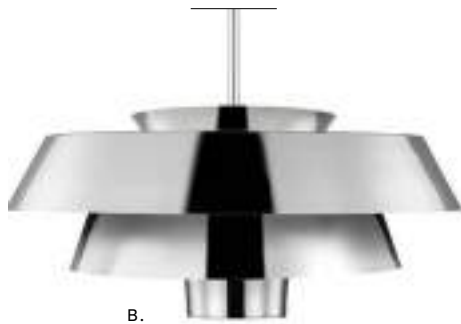

**1-LIGHT LARGE PENDANT**

Polished Nickel with Matte White (Interior Only)

**C. EP1081MWT**

**1-LIGHT LARGE PENDANT**

Matte White

A.

B.

C.