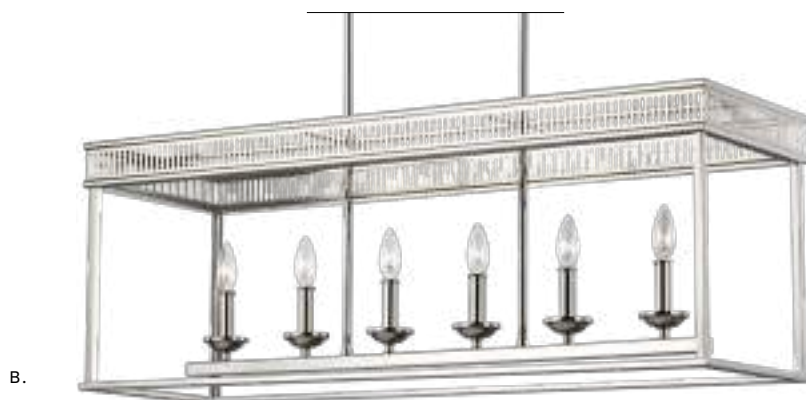

## WOODRUFF | FEISS

**A. F3278/6ANBZ**

6-LIGHT LINEAR  
CHANDELIER

Antique Bronze

L: 40" W: 13" H: 14.75"

Socket: 60 W Candelabra

Damp Rated

**B. F3278/6PN**