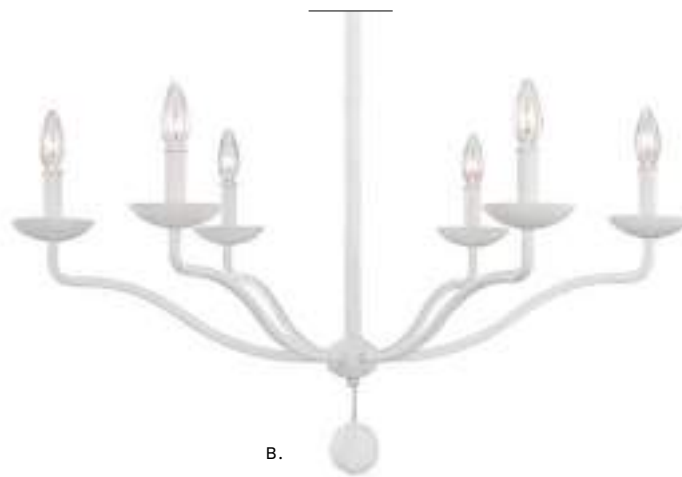

ANNIE | FEISS

A. F3131/9PSW
9-LIGHT PENDANT
Plaster White
D: 32.65" H: 34.65"
Socket: 60 W Candelabra
Damp Rated

B. F3130/6PSW
6-LIGHT PENDANT
Plaster White
D: 32.65" H: 30"
Socket: 60 W Candelabra
Damp Rated