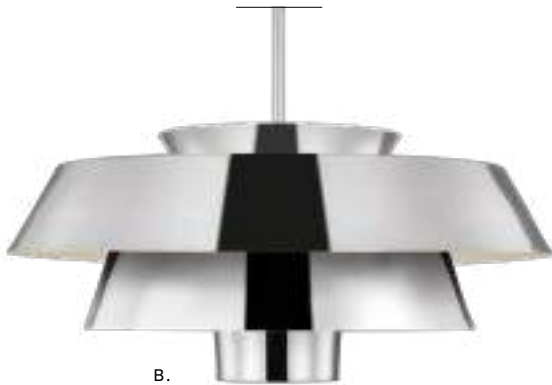

B.

BRISBIN | ED ELLEN DEGENERES

A. EP1081BBS

1-LIGHT LARGE PENDANT

Burnished Brass with Matte White (Interior Only)

D: 24" H: 10.75"

Socket: 75 W Medium

Damp Rated

B. EP1081PN

1-LIGHT LARGE PENDANT

Polished Nickel with Matte White (Interior Only)

C. EP1081MWT

1-LIGHT LARGE PENDANT

Matte White