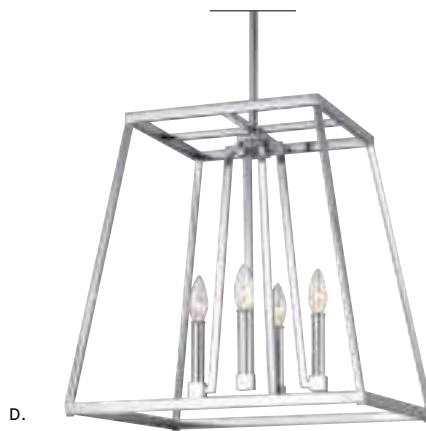

CONANT | FEISS

C. F3150/4GSB
4-LIGHT LANTERN
Gilded Satin Brass
L: 18" W: 18" H: 19"
Socket: 60 W Candelabra
Damp Rated

D. F3150/4CH
4-LIGHT LANTERN
Chrome

E. F3149/4GSB
4-LIGHT MINI-LANTERN
Gilded Satin Brass
L: 13" W: 13" H: 18"
Socket: 60 W Candelabra
Damp Rated

F. F3149/4CH
4-LIGHT MINI-LANTERN
Chrome