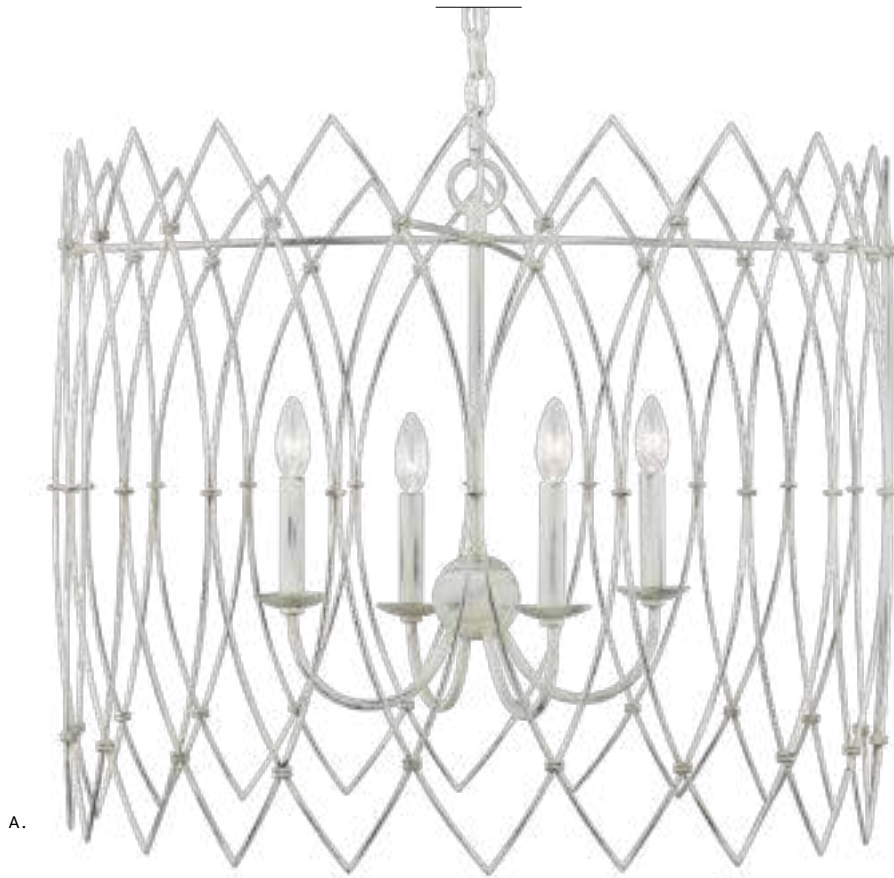

A.

GARDNER | CHAPMAN & MYERS

- A. **CC1154RWT**
  4-LIGHT CHANDELIER
  Rustic White
  D: 30.5" H: 24.875"
  Socket: 60 W Candelabra
  Damp Rated