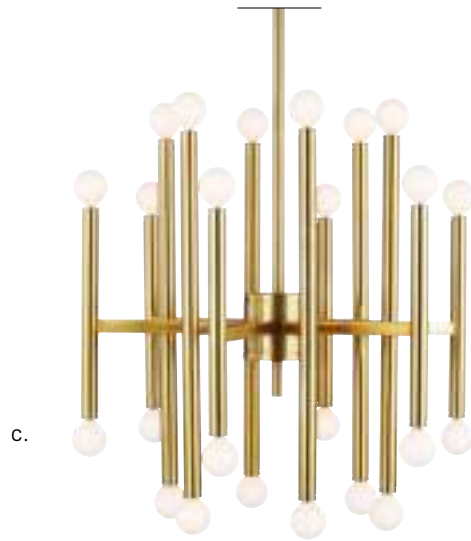

BECKHAM MODERN | TOB
BY THOMAS O'BRIEN

C. TC10524BBS
24-LIGHT CHANDELIER
Burnished Brass
D: 23" H: 30.25"
Socket: 40 W Candelabra
Damp Rated

D. TC10524PN
24-LIGHT CHANDELIER
Polished Nickel