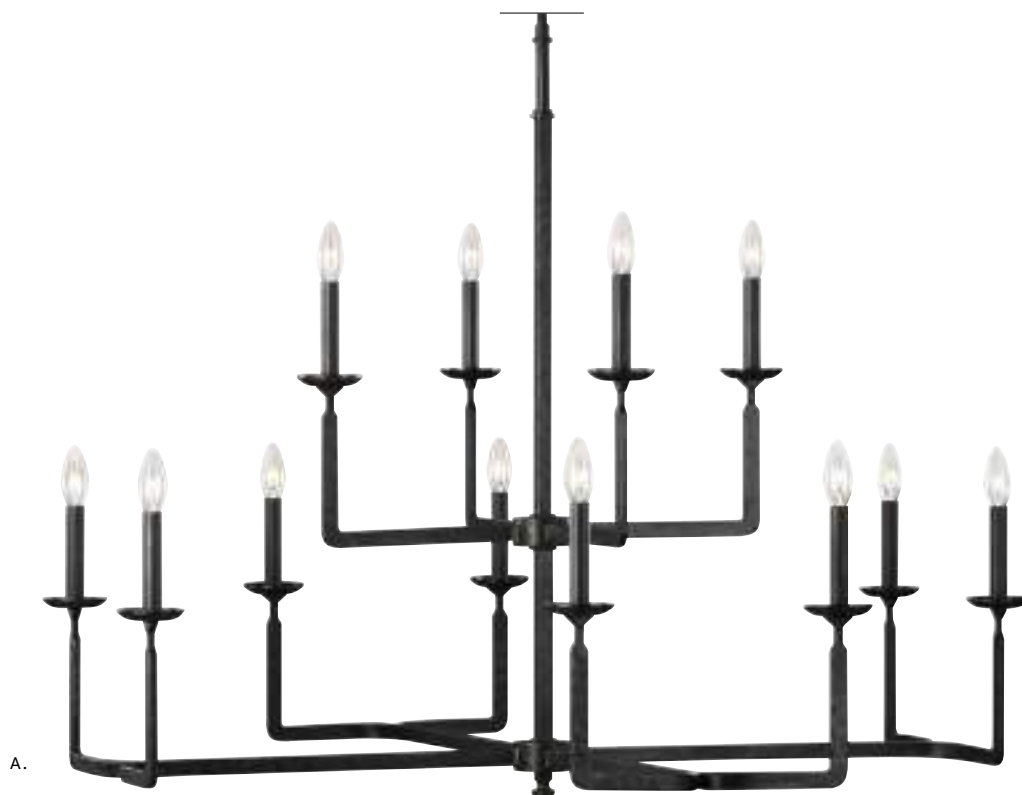

ANSLEY | FEISS

- A. **F3290/12A1**
  12-LIGHT TWO-TIER
  CHANDELIER
  Aged Iron
  H: 35.75" W: 44" L: 44"
  Socket: 60 W Candelabra
  Damp Rated