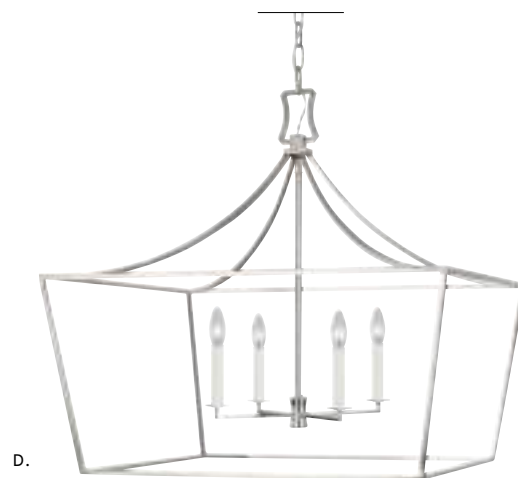

SOUTHOLD | CHAPMAN & MYERS

A. CC1024BBS
4-LIGHT LANTERN
Burnished Brass
W: 24" L: 24" H: 36.5"
Socket: 60 W Candelabra
Damp Rated

B. CC1024PN
4-LIGHT LANTERN
Polished Nickel

C. CC1044BBS
4-LIGHT WIDE LANTERN
Burnished Brass
W: 28" L: 28" H: 27"
Socket: 60 W Candelabra
Damp Rated

D. CC1044PN
4-LIGHT WIDE LANTERN
Polished Nickel