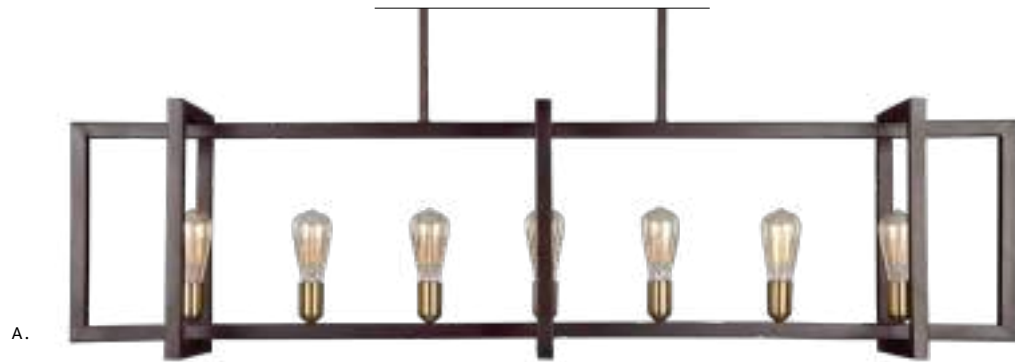

FINNEGAN | FEISS

A. **F3148/7NWB**
7-LIGHT LINEAR
CHANDELIER
New World Bronze
L: 60" W: 12" H: 13.75"
Socket: 60 W Medium
Damp Rated

B. **F3147/5NWB**
5-LIGHT LINEAR
CHANDELIER
New World Bronze
L: 40" W: 12" H: 13.75"
Socket: 60 W Medium
Damp Rated