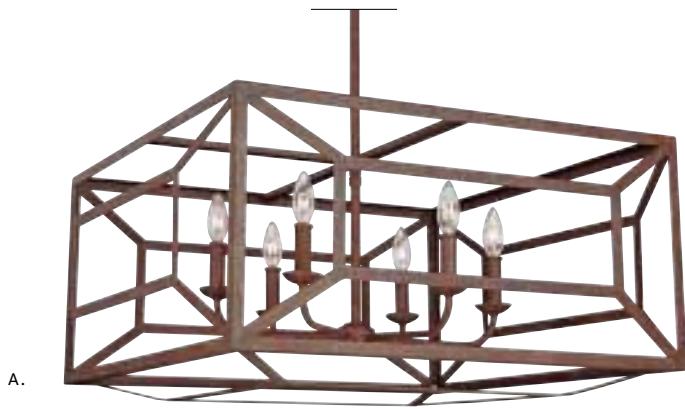

MARQUELLE | FEISS

A. F3172/6WI

6-LIGHT LANTERN

Weathered Iron

L: 28" W: 28" H: 13.5"

Socket: 60 W Candelabra

Damp Rated

B. F3172/6DSGL

6-LIGHT LANTERN

Distressed Goldleaf

C. F3171/4WI

4-LIGHT LANTERN

Weathered Iron

L: 17" W: 17" H: 19"

Socket: 60 W Candelabra

Damp Rated

D. F3171/4DSGL

4-LIGHT LANTERN

Distressed Goldleaf