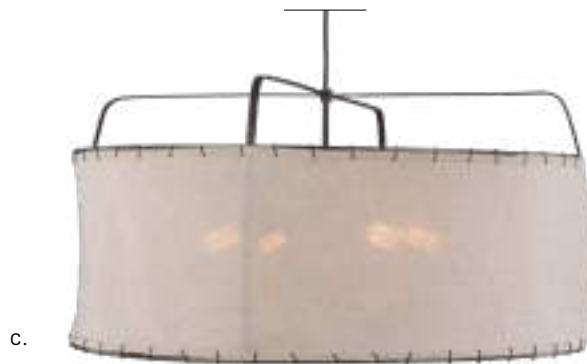

#### 4-LIGHT PENDANT

Aged Iron with Natural  
Linen Shade

D: 21.875" W: 21.875" H: 33.75"

Socket: 75 W Medium

Damp Rated

B.

C.

## DUNNE | ED ELLEN DEGENERES

---

**B. EP1061AI**  
1-LIGHT PENDANT  
Aged Iron with Natural  
Linen Shade  
D: 17.125" H: 20"  
Socket: 75 W Medium  
Damp Rated

**C. EP1114AI**  
4-LIGHT PENDANT  
Aged Iron with Natural  
Linen Shade  
D: 34" W: 34" H: 16"  
Socket: 75 W Medium  
Damp Rated