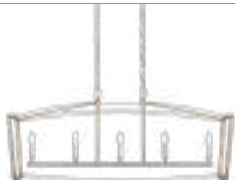

THAYER 234

Smith Steel with Ivory, Antique Gilded with Ivory, or Polished Nickel with White