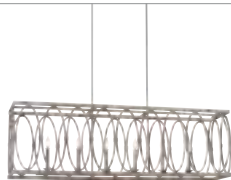

PATRICE 237

Deep Abyss