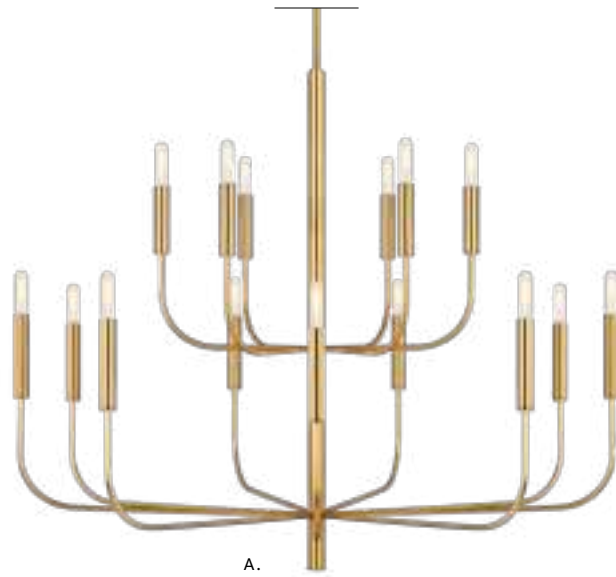

#### 4-LIGHT FLOOR LAMP

Aged Iron with Natural  
Linen Shade

D: 16.875" H: 57"

Socket: 60 W Medium

Bulb: 10 W (Included)

800 Lumens | 3000 K | 90+ CRI

Dry Rated, LED

**BRIANNA**  
**EC1009BBS**  
9-LIGHT CHANDELIER  
Burnished Brass

A.

B.

**BRIANNA | ED ELLEN DEGENERES**

**A. EC10015BBS**  
15-LIGHT CHANDELIER  
Burnished Brass  
D: 43.75" H: 37.5"  
Socket: 60 W Candelabra  
Damp Rated

**B. EC10015PN**  
15-LIGHT CHANDELIER  
Polished Nickel