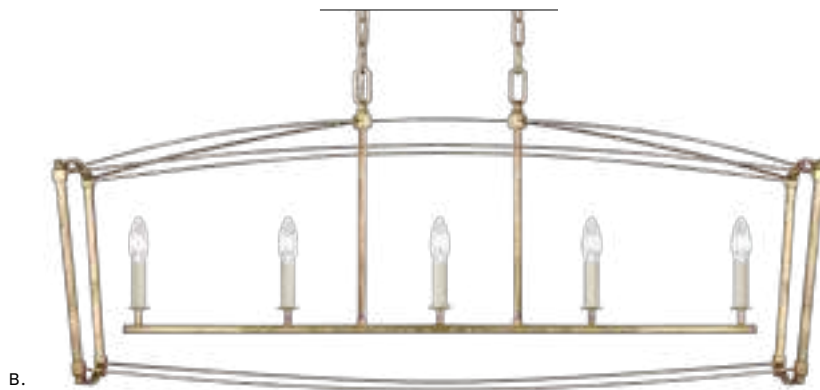

THAYER | FEISS

A. F3326/5SMS

**5-LIGHT LINEAR
CHANDELIER**

Smith Steel with
Ivory Candle Tube

W: 14" L: 49" H: 20.25"

Socket: 60 W Candelabra

Damp Rated

B. F3326/5ADB

**5-LIGHT LINEAR
CHANDELIER**

Antique Gilded with
Ivory Candle Tube

C. F3326/5PN

**5-LIGHT LINEAR
CHANDELIER**

Polished Nickel with
White Candle Tube