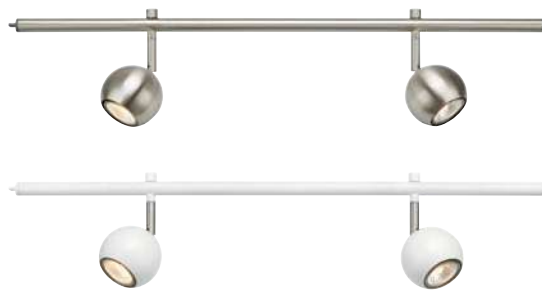

Expand Globe GU10 Light source

Brushed Steel 107542
Matte White 107525