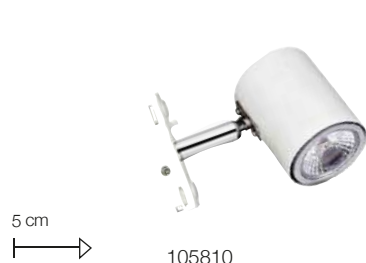

TRACK LED SYSTEM

SPOT

Vit - White **105810**

7	10 pcs	Klass III	IP 20
Ø 10 (cm)	LED 3W 250 Lm		

Dimbar/Dimmable

Inbyggd ljuskälla/Built-in light source