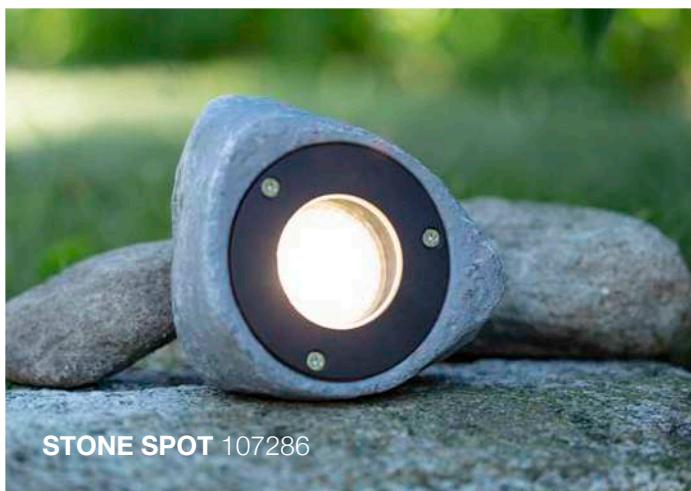

GARDEN24

We have made it simple to light your outdoor space, garden or outdoor walls. Our practical and wide range of products lets you brighten up your garden.

Don't forget that Garden 24 can be installed without help from an electrician.