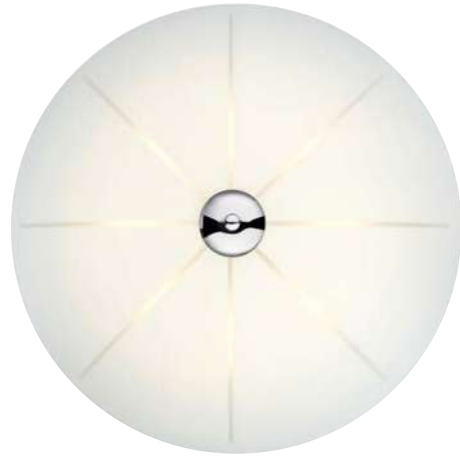

107030

NAZCA LED

Krom/Chrome - Vit/White			107029	
13	4 pcs	Klass I	IP20	
Ø 35 (cm)	LED 12W	650 Lm	230V	
Krok/Hook				
Takkontakt/Ceiling plug				
Inbyggd ljuskälla/Built-in light source				

NAZCA LED

Krom/Chrome - Vit/White			107030	
15	4 pcs	Klass I	IP20	
Ø 43 (cm)	LED 15W	820 Lm	230V	
Krok/Hook				
Takkontakt/Ceiling plug				
Inbyggd ljuskälla/Built-in light source