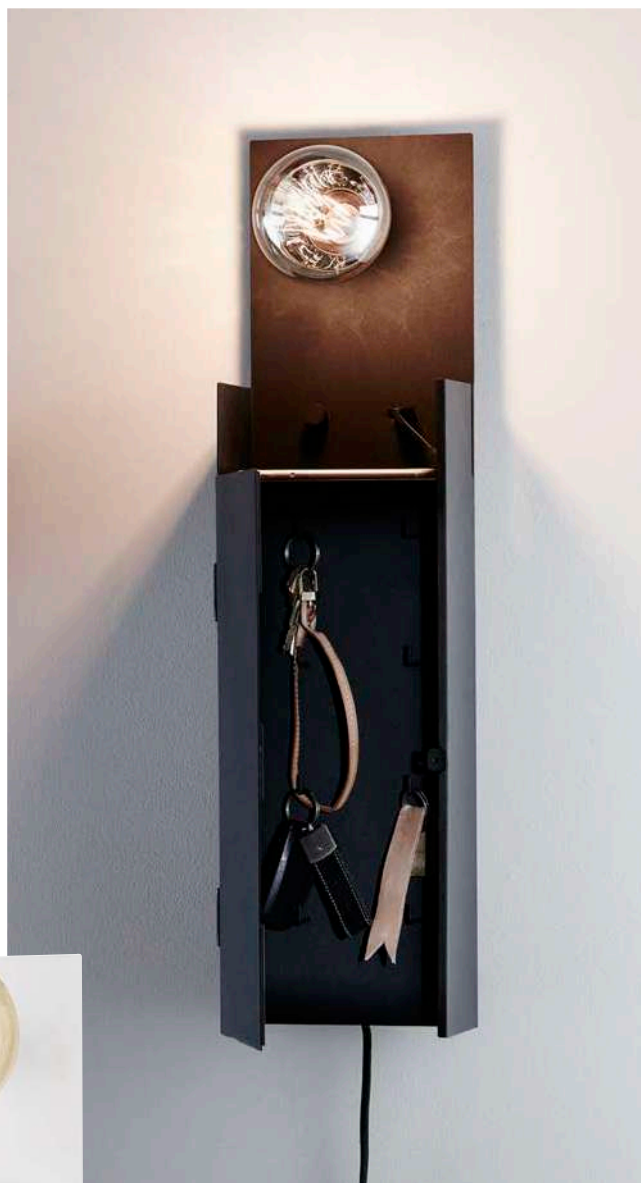

COMBO

DIMMABLE WALL LAMP
AND KEY CABINET
WITH USB CONNECTION

13 cm

COMBO USB

Svart - Black **106850**
Vit - White **107064**

62.5	2 pcs	Klass II	IP20
Ø 16 (cm)	E27	1 x 60W	230V

Väggkontakt/Wall plug 200 cm

Inbyggd dimmer/Built-in dimmer

Ljuskälla ingår ej/Lighting source not included