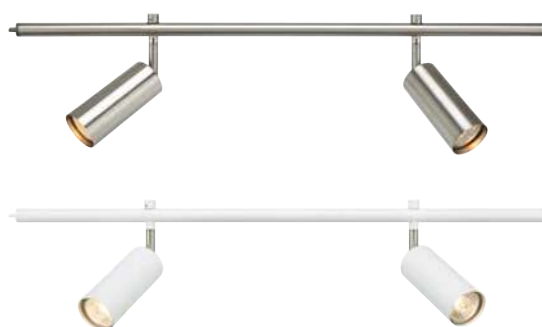

70 cm

Expand Cylinder GU10 Light source

Brushed Steel 107541
Matte White 107524