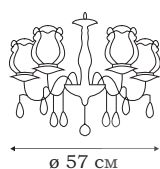

L15205.20

L15207.20

■ **L15205.20**
5 x E14 (60W)

■ **L15207.20**
7 x E14 (60W)

45 (+100) cm

45 (+100) cm

| PANTELLERIA

L15255.20