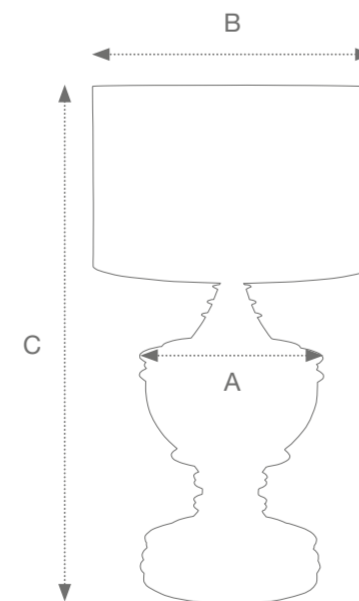

Request a hard copy of our Furniture & Accessories Collection Book or download the pdf from www.eichholtz.com via your online account.

DIMENSIONS LIGHTING

With a focus on quality and distinction, many of our luxury light fixtures are entirely or partially handcrafted. Due to the artisan production process and materials used, each item is unique with no two exactly alike, exuding a fine character that improves with time.

Please note that the reference dimensions are indicated as follows:

DIMENSIONS
A = maximum width
B = maximum depth
C = total height

DIMENSIONS
A = lamp width
B = shade width
C = total height

All dimensions mentioned in the descriptions are in centimeters, approximate and subject to change (with a tolerance of 2 percent).