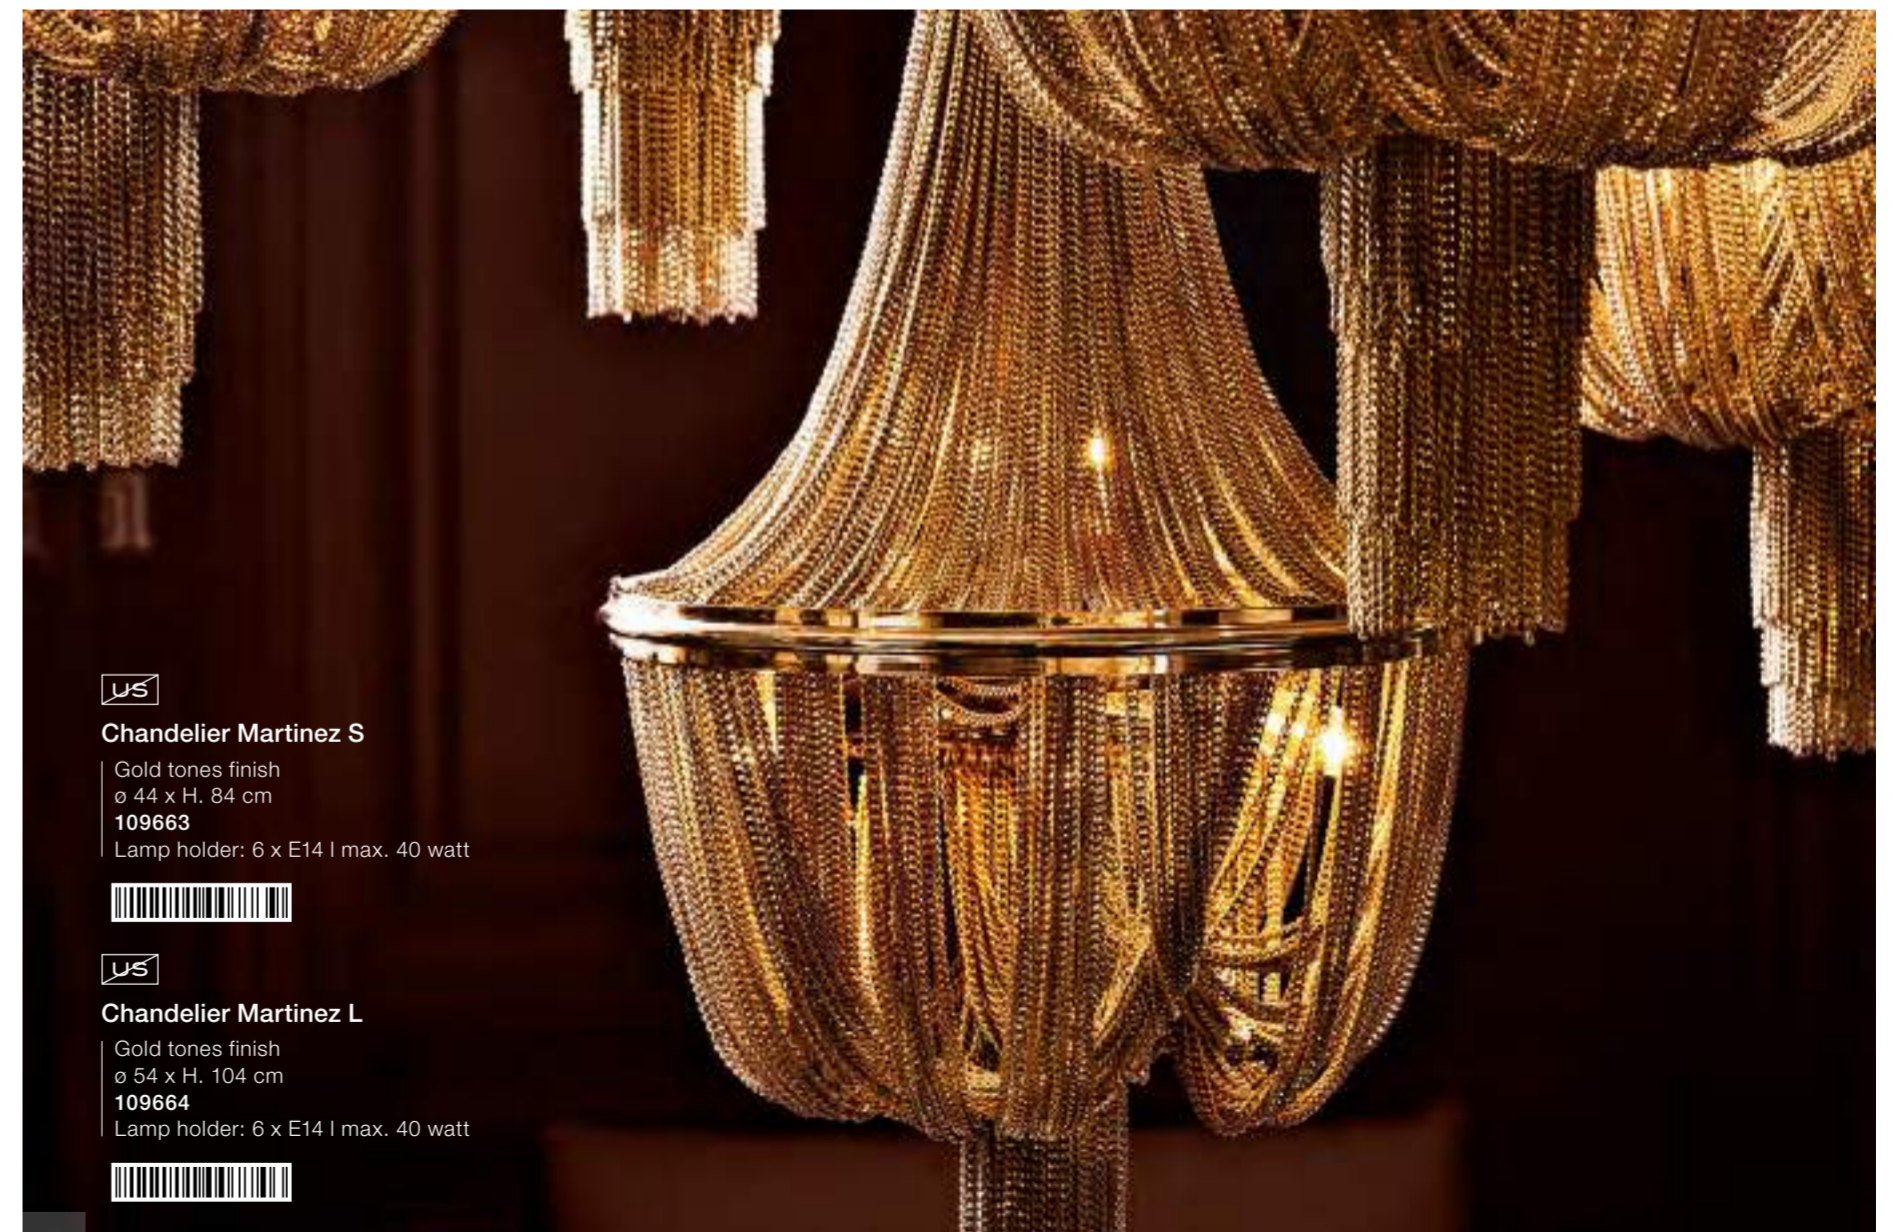

Chandelier Martinez S

Gold tones finish
ø 44 x H. 84 cm
109663
Lamp holder: 6 x E14 I max. 40 watt

Chandelier Martinez L

Gold tones finish
ø 54 x H. 104 cm
109664
Lamp holder: 6 x E14 I max. 40 watt