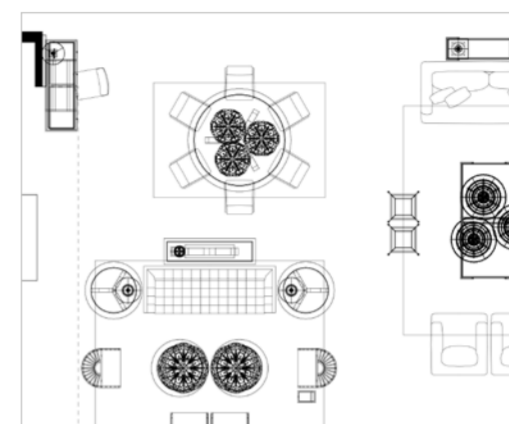

INTERIOR DESIGN

When it comes to planning a new project, the choices can be overwhelming. We have the knowledge, experience and resources to guide you through the process and set your project up for success. We love to translate your wishes into a customised solution and gladly advise you in the finishes, fixtures and details that will pull it all together.