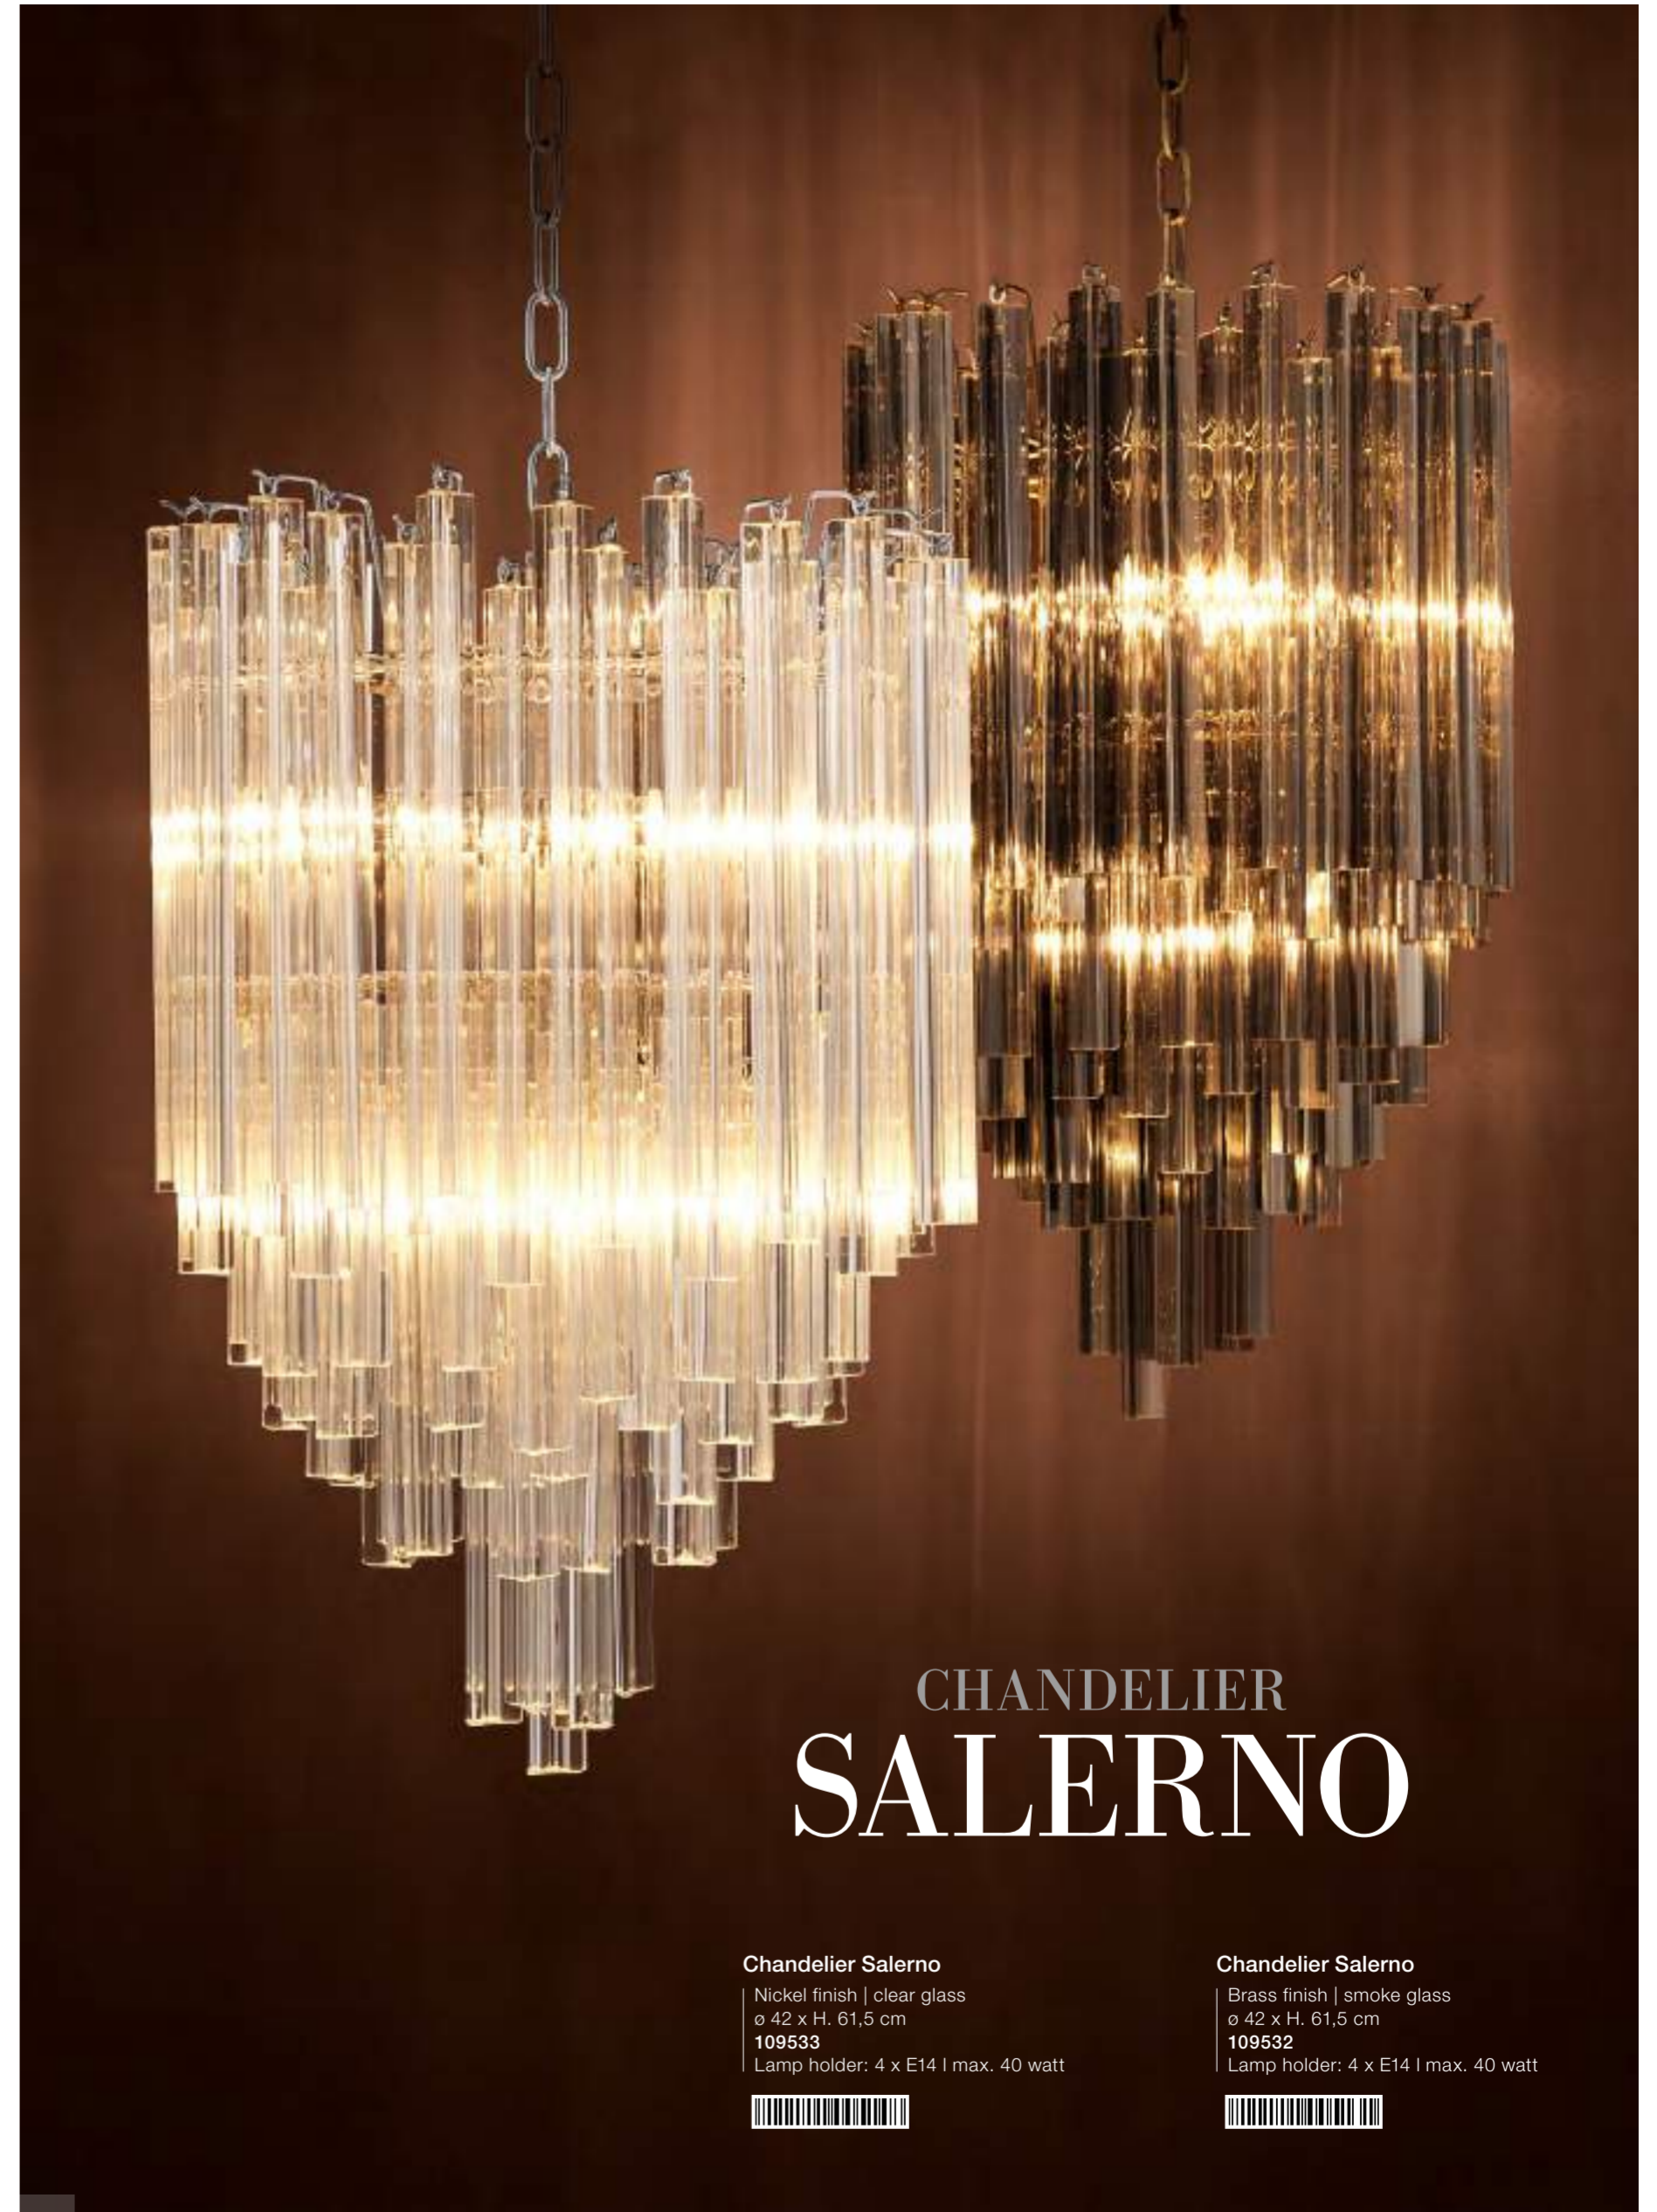

CHANDELIER SALERNO

Chandelier Salerno

Nickel finish | clear glass
ø 42 x H. 61,5 cm
109533
Lamp holder: 4 x E14 | max. 40 watt

Chandelier Salerno

Brass finish | smoke glass
ø 42 x H. 61,5 cm
109532
Lamp holder: 4 x E14 | max. 40 watt