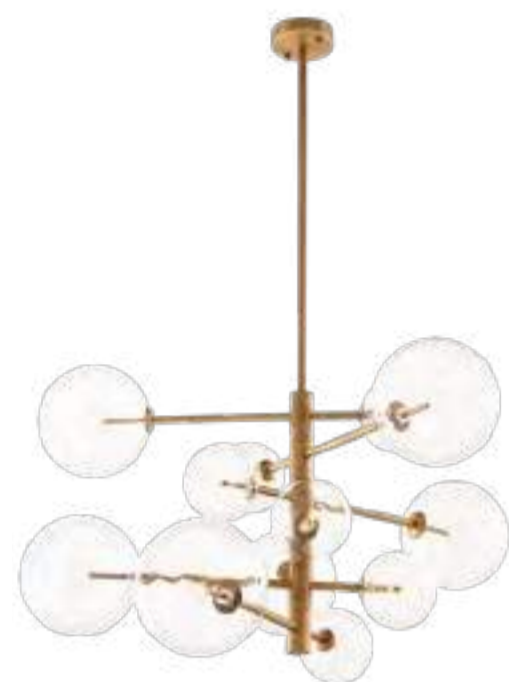

Chandelier Ludlow

Gold finish | clear glass
ø 73 x H. 60 cm
111325
Lamp holder: 13 x E14 | max. 40 watt

CEILING LAMP SOLEIL

Ceiling Lamp Soleil

Gold finish | clear glass
ø 90 x H. 57 cm
111865
Lamp holder: 13 x E14 | max. 40 watt

Ceiling Lamp Soleil

Nickel finish | clear glass
ø 90 x H. 57 cm
112072
Lamp holder: 13 x E14 | max. 40 watt

CHANDELIER TORTORA

Chandelier Tortora

Antique brass finish | white glass
ø 122 x H. 69 cm
112071
Lamp holder: 12 x E27 | max. 40 watt

All lamps are sold without bulbs.

CHANDELIER ARGENTO

Chandelier Argento S
Antique brass finish | clear glass
ø 90 x H. 53 cm
112077
Lamp holder: 12 x G4 I max. 10 watt

Incl. G4 LED lights.

Chandelier Argento L
Antique brass finish | clear glass
ø 130 x H. 67 cm
112076
Lamp holder: 12 x G4 I max. 10 watt