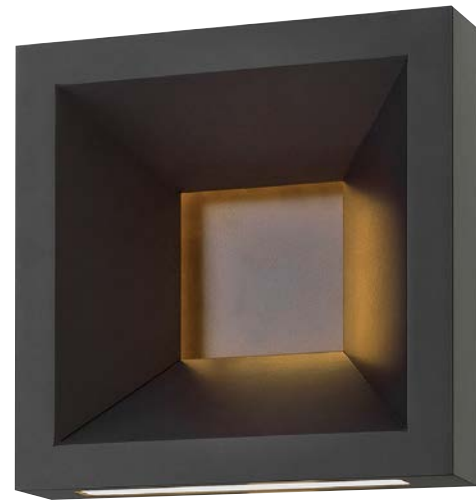

20300 BZ
10" W, 10" H