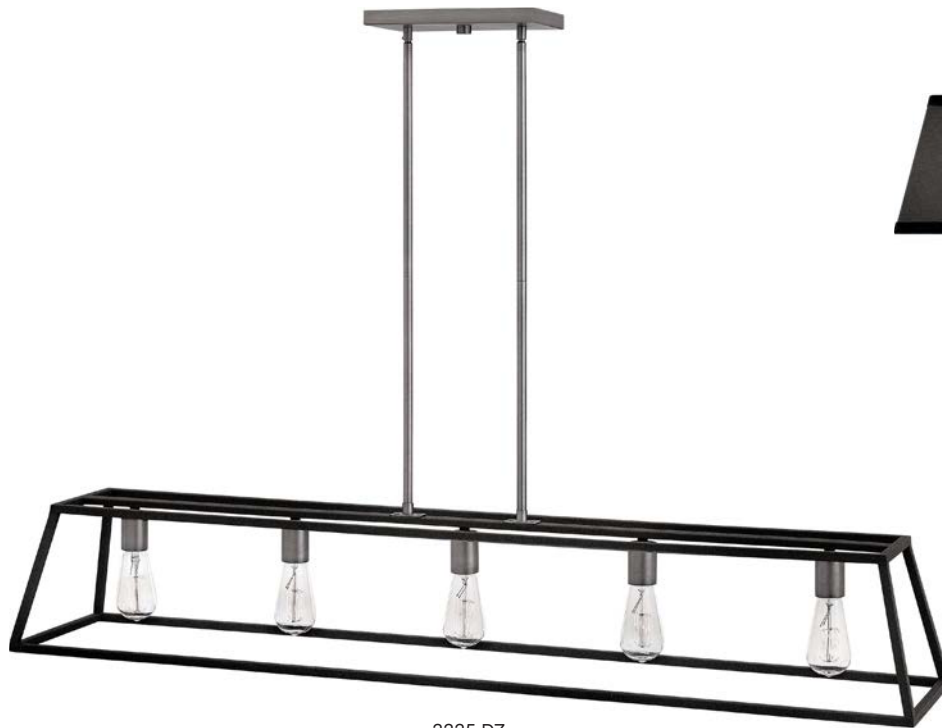

**3334 DZ**  
18" W, 16¼" H  
61" MAX. H\*

**3337 DZ**  
10" W, 8¾" H  
53½" MAX. H\*

**3330 DZ**  
7½" W, 22¼" H

**3330 DZ**  
(side view)

**3338 DZ**  
48" W, 15¾" H  
60¾" MAX. H\*

ITEM	BULBS	DEPTH	EXT.	TOP TO OUTLET	BACK PLATE/CANOPY	WIRE	STEMS INCLUDED	ADDITIONAL FINISHES
3330 DZ	2-60w Cand.		5"	11¼"	7½" W, 22¼" H Back Plate			BZ
3334 DZ	4-60w Cand.				5" Dia. Canopy	10'	1-6", 3-12"	BZ
3337 DZ	1-100w Med.				5" Dia. Canopy	10'	1-6", 1-12", 1-18"	BZ
3338 DZ	8-60w Cand.	18"			4¾" W, 9½" L Canopy	10'	2-6", 6-12"	BZ

\*Maximum achievable height with stems included. Additional 12" stems available, 6035 AN. Ideal for vintage filament bulbs (not included).

3335 DZ  
50" W, 9" H  
53" MAX. H\*

3332 DZ  
13½" W, 9¼" H

3355 DZ  
65" W, 9¾" H  
53¾" MAX. H\*