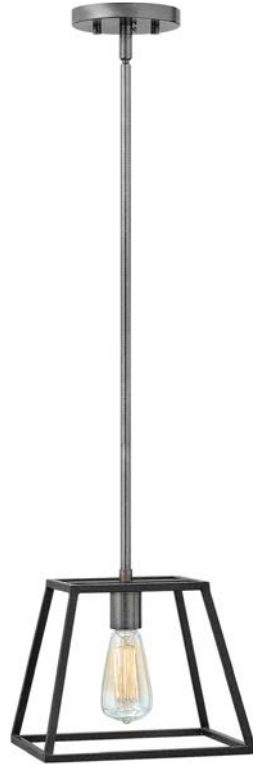

3358 DZ  
33½" W, 54¾" H  
93¾" MAX. H\*

50

**3357 DZ**  
27¾" W, 46¼" H  
85¼" MAX. H\*

**3351 DZ**  
10" W, 12½" H  
51¼" MAX. H\*

**3336 DZ**  
22" W, 24½" H  
69¼" MAX. H\*

ITEM	BULBS	CANOPY	WIRE	STEMS INCLUDED	ADDITIONAL FINISHES
3336 DZ	4-60w Cand.	5" Dia.	10'	1-6", 3-12"	BZ
3351 DZ	1-100w Med.	5" Dia.	10'	1-6", 1-12", 1-18"	BZ
3357 DZ	7-100w Med.	5" Dia.	10'	1-6", 1-12", 1-18"	BZ
3358 DZ	13-75w Med.	5" Dia.	10'	1-6", 1-12", 1-18"	BZ

\*Maximum achievable height with stems included. Additional 12" stems available. For 3336 DZ and 3351 DZ use 6035 AN. For 3357 DZ and 3358 DZ use 6065 AN. Ideal for vintage filament bulbs (not included).

**3334 DZ**  
18" W, 16¼" H  
61" MAX. H\*

**3337 DZ**  
10" W, 8¾" H  
53½" MAX. H\*

**3330 DZ**  
7½" W, 22¼" H

**3330 DZ**  
(side view)

**3338 DZ**  
48" W, 15¾" H  
60¾" MAX. H\*

ITEM	BULBS	DEPTH	EXT.	TOP TO OUTLET	BACK PLATE/CANOPY	WIRE	STEMS INCLUDED	ADDITIONAL FINISHES
3330 DZ	2-60w Cand.		5"	11¼"	7½" W, 22¼" H Back Plate			BZ
3334 DZ	4-60w Cand.				5" Dia. Canopy	10'	1-6", 3-12"	BZ
3337 DZ	1-100w Med.				5" Dia. Canopy	10'	1-6", 1-12", 1-18"	BZ
3338 DZ	8-60w Cand.	18"			4¾" W, 9½" L Canopy	10'	2-6", 6-12"	BZ