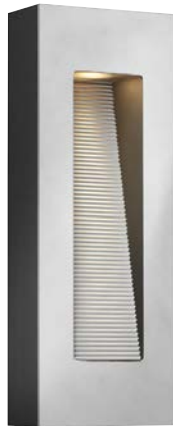

1668 TT
1668 TT-LED
6" W, 16" H