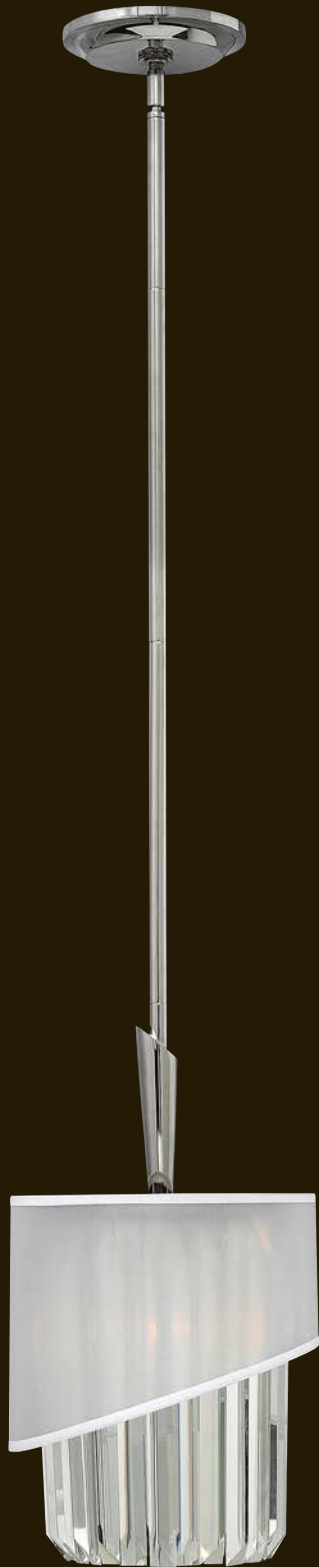

FR34414PNI [21" DIA., 15.25" H]

FR34417PNI [10" DIA., 18" H]