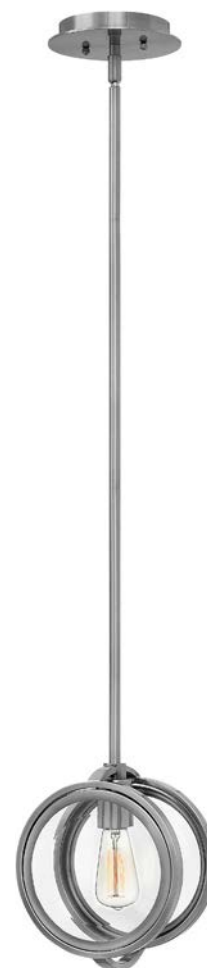

3924 PL  
26" DIA., 26½" H  
62½" MAX. H\*

3920 PL  
7¾" W, 21½" H

3927 PL  
7¾" W, 9" H  
41¾" MAX. H\*

ITEM	BULBS	DEPTH	EXT.	TOP TO OUTLET	BACK PLATE/CANOPY	WIRE	STEMS INCLUDED	ADDITIONAL FINISHES
3920 PL	1-100w Med.		5"	10¾"	7½" Dia. Back Plate			KZ
3924 PL	4-100w Med.				5" Dia. Canopy	10'	1-6", 2-12"	KZ
3927 PL	1-100w Med.	4½"			5" Dia. Canopy	10'	1-6", 2-12"	KZ