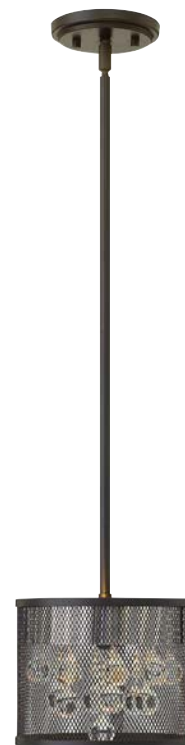

FR38905BLK [ 25" DIA., 10" H ]

FR38904BLK [ 20" DIA., 8.25" H ]

FR38907BLK [ 8" DIA., 7.75" H ]

**FR38900BLK**  
8.5" W, 8.25" H, 5" EXT.  
8.5" W, 8.25" H BACK PLATE  
4.25" TTO  
1-60W CANDELABRA

**FR38901BLK**  
15" DIA., 12.25" H  
41.25" MAX. HEIGHT\*  
5.25" DIA. CANOPY  
4-60W CANDELABRA