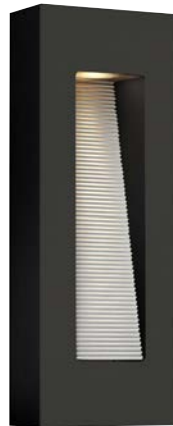

1669 TT

9" W, 24" H

1669 SK  
1669 SK-LED  
9" W, 24" H

1669 BZ  
1669 BZ-LED  
9" W, 24" H

1668 TT  
1668 TT-LED  
6" W, 16" H

1668 SK  
1668 SK-LED  
6" W, 16" H

1668 BZ  
1668 BZ-LED  
6" W, 16" H

ITEM	BULBS	LED ITEM	INTEGRATED LED LIGHT SOURCE	EXT.	TOP TO OUTLET	BACK PLATE
1668 BZ	2-20w GU10*	1668 BZ-LED	2-5.5w COL-35	4"	8"	4½" Square
1668 SK	2-20w GU10*	1668 SK-LED	2-5.5w COL-35	4"	8"	4½" Square
1668 TT	2-20w GU10*	1668 TT-LED	2-5.5w COL-35	4"	8"	4½" Square
1669 BZ	2-20w GU10*	1669 BZ-LED	2-5.5w COL-35	4"	12"	4½" Square
1669 SK	2-20w GU10*	1669 SK-LED	2-5.5w COL-35	4"	12"	4½" Square
1669 TT	2-20w GU10*	1669 TT-LED	2-5.5w COL-35	4"	12"	4½" Square