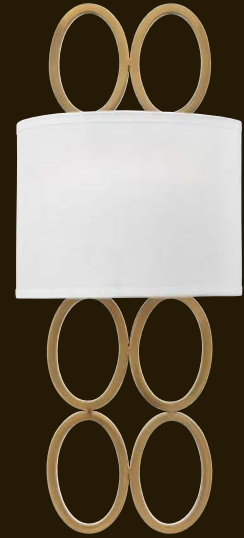

Bulb specifications indicate maximum wattage.

**FR35604BRG** [ 26" DIA., 18.5" H ]

FR35601BRG [15" DIA., 8.25" H]

FR35603BRG [21" DIA., 18.5" H]

SCONCE  
FR35600BRG [8.75" W, 20.5" H]

**FR35600BRG**  
8.75" W, 20.5" H, 3.75" EXT.  
4.75" W, 6.5" H BACK PLATE  
8" TTO  
2-40W CANDELABRA  
ADA compliant