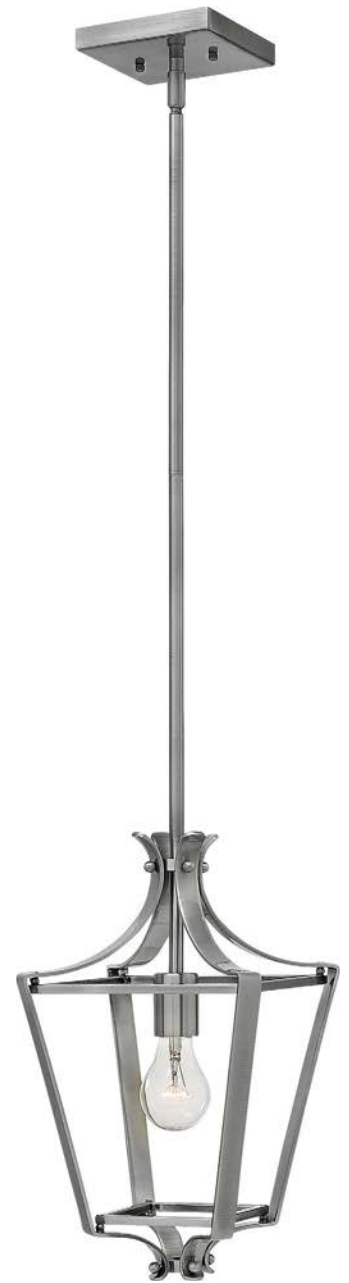

4494 PL  
16¾" W, 31¼" H

4493 PL  
12" W, 24" H

4492 PL  
8" W, 14¾" H

4497 PL  
8" W, 14¾" H  
48" MAX. H\*

ITEM	BULBS	EXT.	TOP TO OUTLET	BACK PLATE/CANOPY	WIRE/CHAIN	STEMS INCLUDED
4492 PL	2-60w Cand.	4¼"	9¾"	4¾" W, 7½" H Back Plate		
4493 PL	4-60w Cand.			5" Square Canopy	12', 10'	
4494 PL	4-60w Cand.			5" Square Canopy	12', 10'	
4497 PL	1-100w Med.			5" Square Canopy	10' Wire	1-6", 2-12"

\*Maximum achievable height with stems included. Additional 12" stems available, 4312 PL.