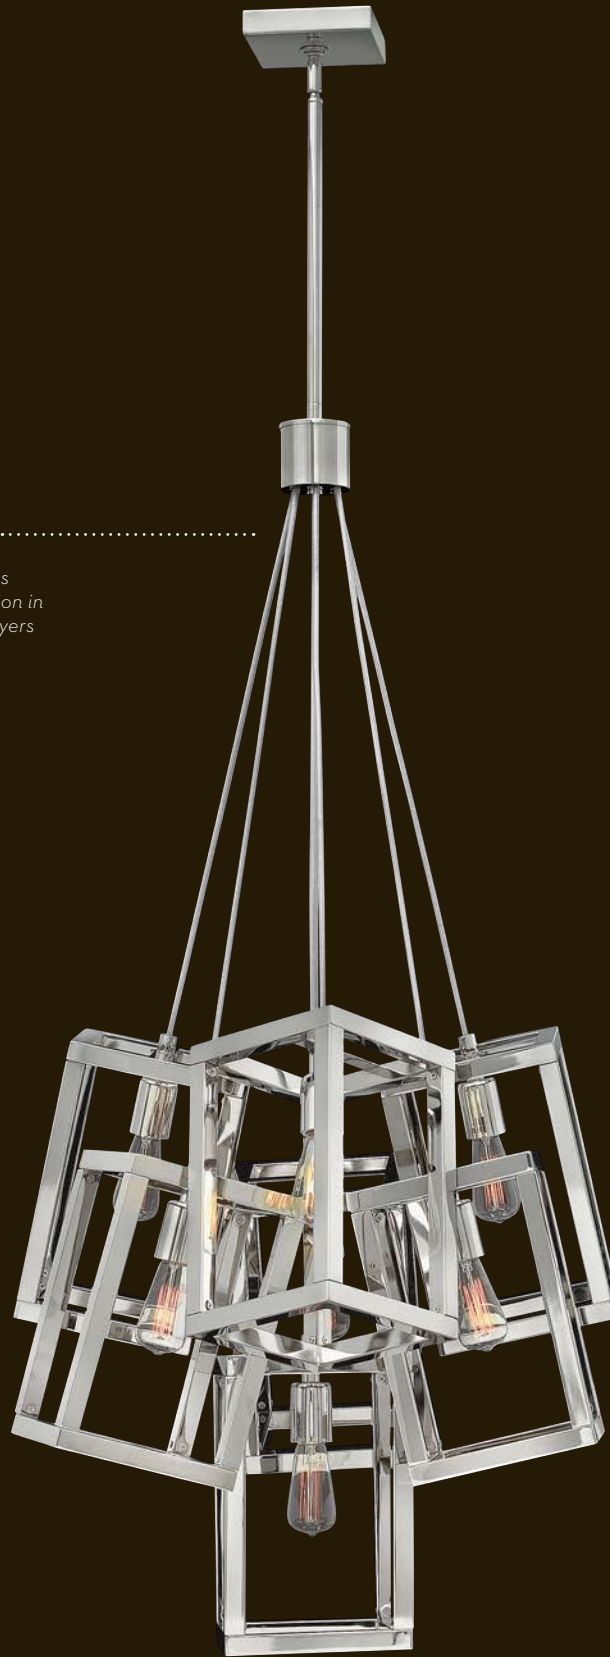

\*Maximum achievable height with stems included. Additional 12" stems are available: **FR86212PNI**

Bulb specifications indicate maximum wattage.

FR42449PNI [ 32.5" W, 52.5" H ]

OBJECT OF OUR  
*AFFECTION* .....

*Sculptural statement pieces  
inspire art-worthy installation in  
spacious entryways and foyers*

FR42448PNI [ 28" W, 46.5" H ]