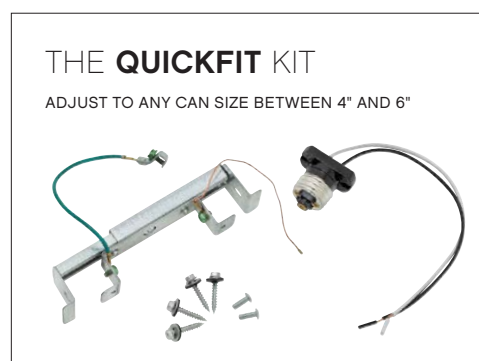

THE **QUICKFIT** KIT
ADJUST TO ANY CAN SIZE BETWEEN 4" AND 6"

80100 QF
QUICKFIT RECESSED LIGHT CONVERTER KIT