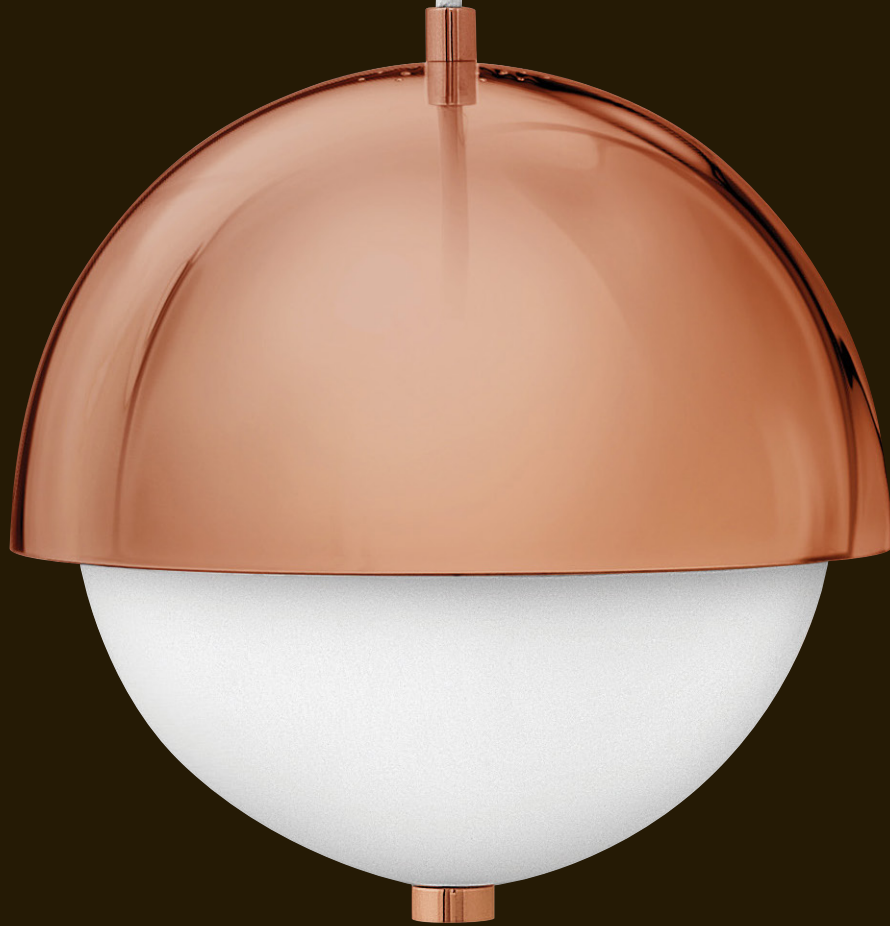

GLOBE™

GLOBE IS AN UPDATED MID-CENTURY MODERN DESIGN WITH ENDURING APPEAL. A SMOOTH ROUNDED METALLIC DOME IS COMPLEMENTED BY A RECESSED INNER GLASS. CHIC BRUSHED NICKEL, DEEP ROSE GOLD, POLISHED CHROME AND VINTAGE BRONZE FINISHES ACCENTUATE GLOBE'S SLEEK FORM.

Globe pendants provided with 8' of wire.

*Maximum achievable height with wire provided.

Bulb specifications indicate maximum wattage.

FR38510DRG [10" DIA., 11" H]