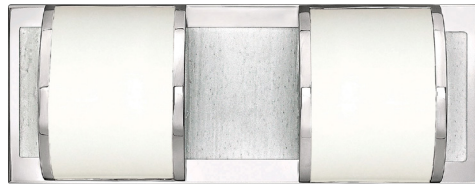

Mira's contemporary look is enhanced by its sleek design. Its raceway back plate features a seedy glass panel that adds to its modern appeal. Available in Chrome with etched opal glass, Mira can be mounted vertically or horizontally to maximize versatility. G9 lamps are included.

MIRA™

CHROME FINISH
ETCHED OPAL GLASS

56012 CM
16¼" W, 6" H