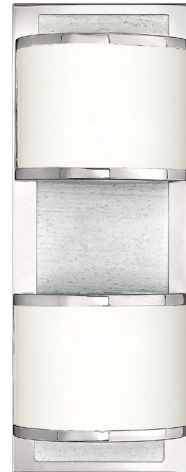

56012 CM
(mounted vertically)