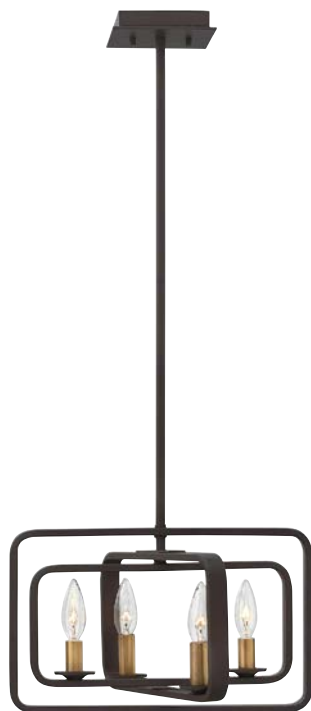

4811 KZ
15" W, 12¼" H
44" MAX. H**