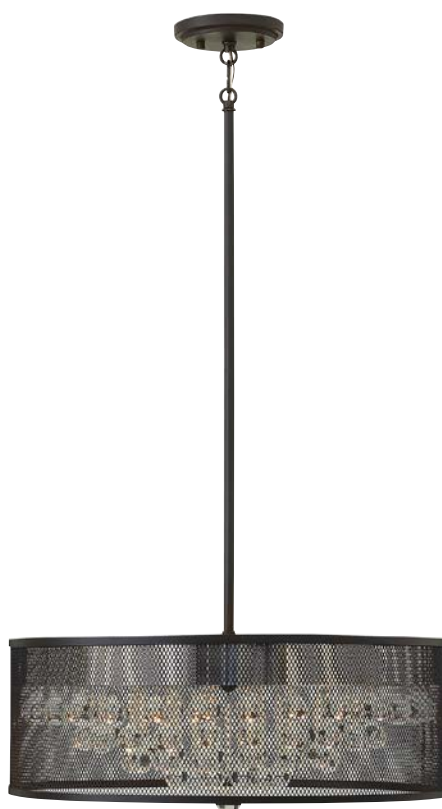

FR38904BLK [20" DIA., 8.25" H]