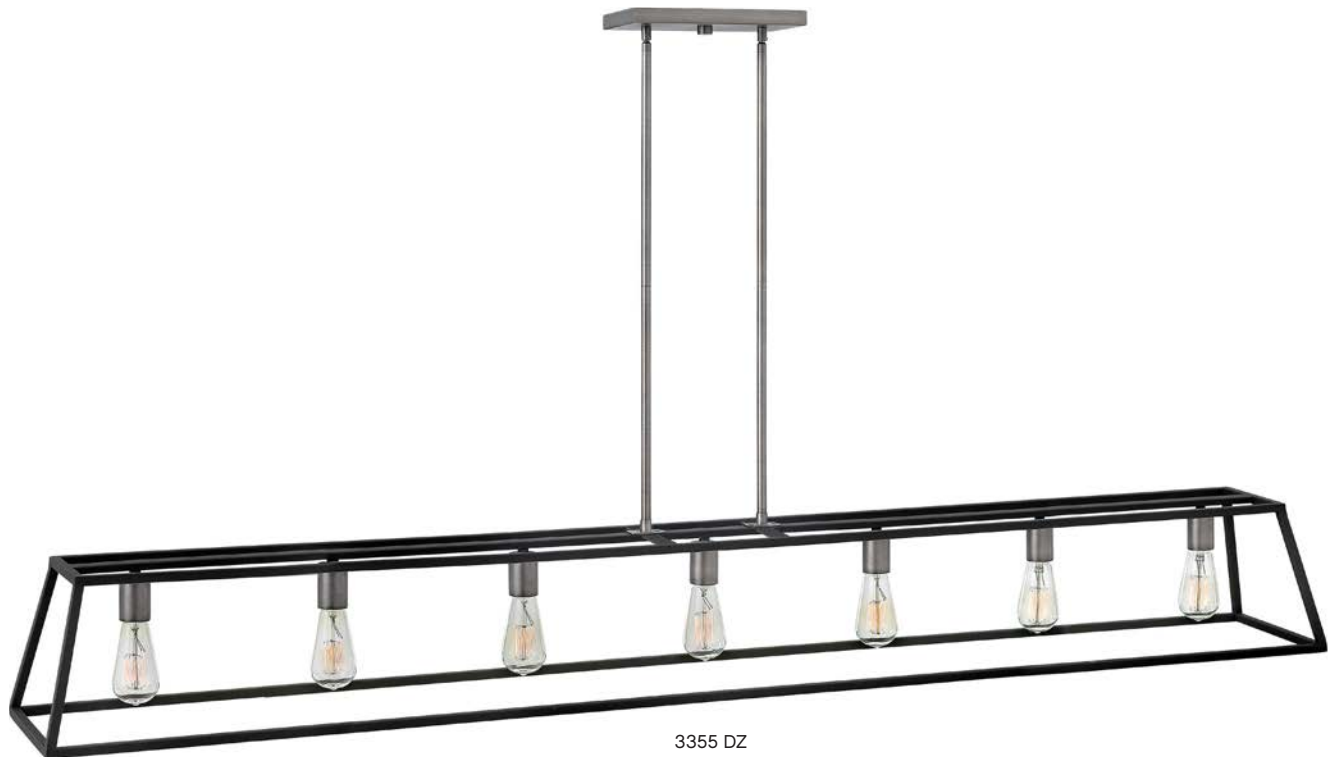

**3334 DZ**  
18" W, 16¼" H  
61" MAX. H\*

**3337 DZ**  
10" W, 8¾" H  
53½" MAX. H\*

**3330 DZ**  
7½" W, 22¼" H

**3330 DZ**  
(side view)

**3338 DZ**  
48" W, 15¾" H  
60¾" MAX. H\*

ITEM	BULBS	DEPTH	EXT.	TOP TO OUTLET	BACK PLATE/CANOPY	WIRE	STEMS INCLUDED	ADDITIONAL FINISHES
3330 DZ	2-60w Cand.		5"	11¼"	7½" W, 22¼" H Back Plate			BZ
3334 DZ	4-60w Cand.				5" Dia. Canopy	10'	1-6", 3-12"	BZ
3337 DZ	1-100w Med.				5" Dia. Canopy	10'	1-6", 1-12", 1-18"	BZ
3338 DZ	8-60w Cand.	18"			4¾" W, 9½" L Canopy	10'	2-6", 6-12"	BZ

\*Maximum achievable height with stems included. Additional 12" stems available, 6035 AN. Ideal for vintage filament bulbs (not included).

3335 DZ  
50" W, 9" H  
53" MAX. H\*

3332 DZ  
13½" W, 9¼" H

3355 DZ  
65" W, 9¾" H  
53¾" MAX. H\*