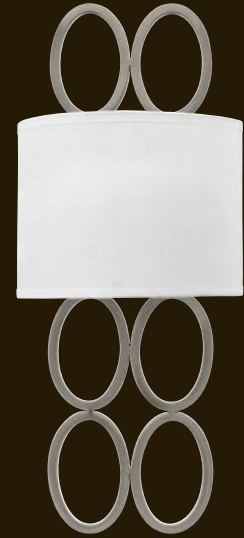

SCONCE
FR35600BNI [8.75" W, 20.5" H]

53241 BN
15" DIA., 8.25" H
5.75" DIA. CANOPY
3-60W MEDIUM

FR35603BNI
21" DIA., 18.5" H
57" MAX. HEIGHT*
5.75" DIA. CANOPY
3-100W MEDIUM

FR35600BNI
8.75" W, 20.5" H, 3.75" EXT.
4.75" W, 6.5" H BACK PLATE
8" TTO
2-40W CANDELABRA
ADA compliant

FR35604BNI
26" DIA., 18.5" H
57" MAX. HEIGHT*
5.75" DIA. CANOPY
3-100W MEDIUM