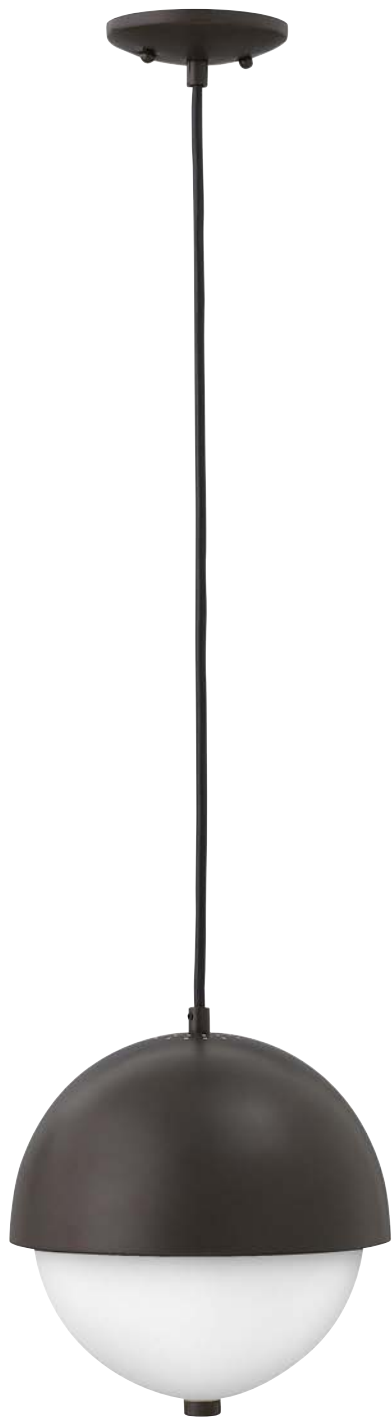

FR38510VBZ [10" DIA., 11" H]