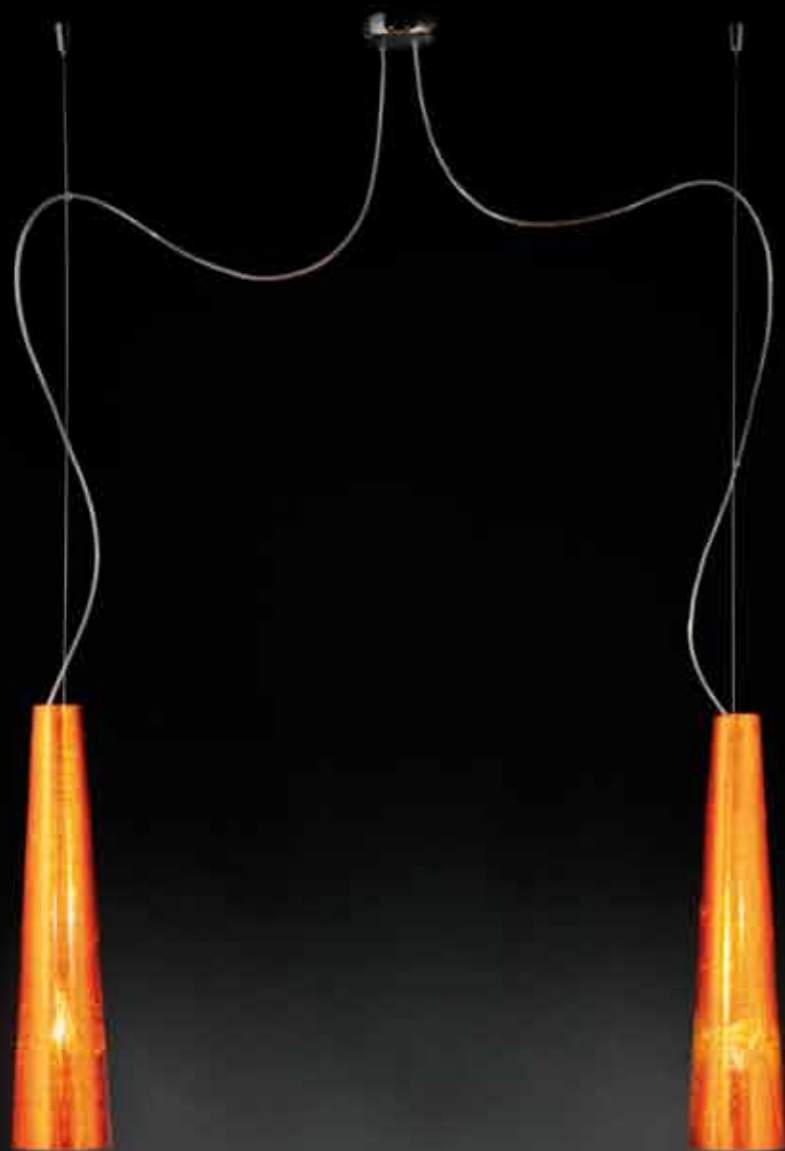

751167  
Brown/Gold Leaf

142.512.66

**ORANGE/GOLD LEAF** - Hanging lamp

02 x 100W E27  
02 glass elements  
L 180 - H 140

GOLD FIRE

142.512.66

**ORANGE/GOLD LEAF** - Hanging lamp

02 x 100W E27  
02 glass elements  
L 180 - H 140

142.711.66

**ORANGE/GOLD LEAF** - Floor lamp

01 x 100W E27  
01 glass element  
Ø 26 - H 180