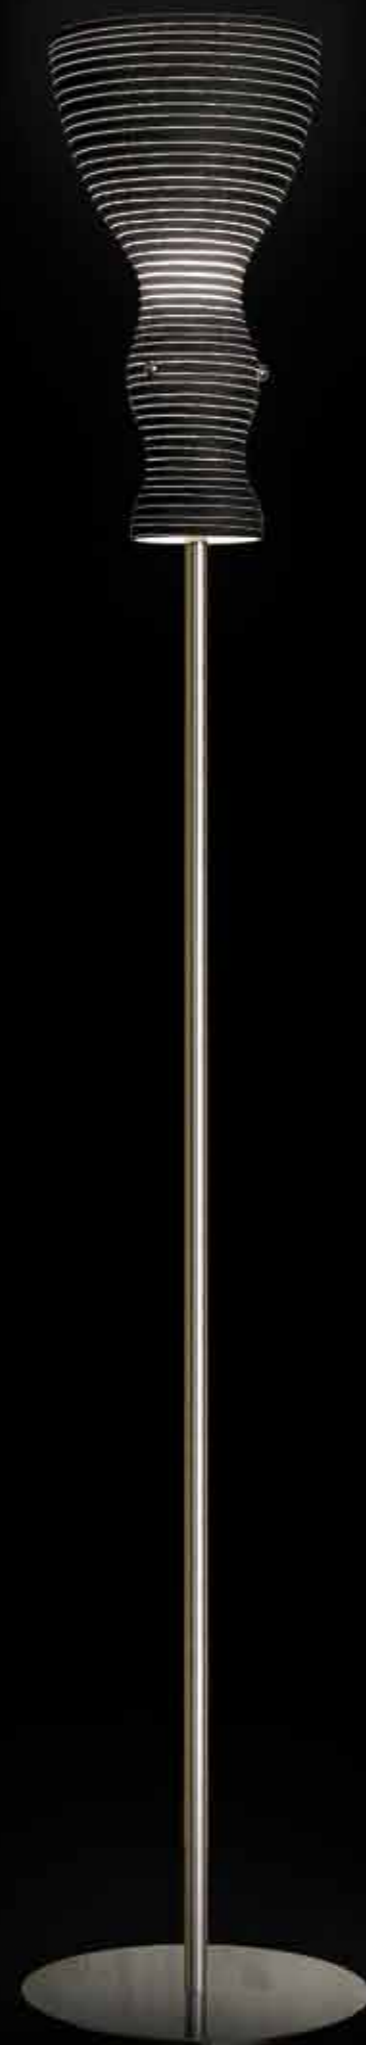

**SILVER LEAF** - Hanging lamp

01 x 100W E27  
01 glass element  
Ø 16 - H 130

185.111.14

**COPPER LEAF** - Wall lamp

01 x 60W E14  
01 glass element  
L 16 - H 32 - P 8