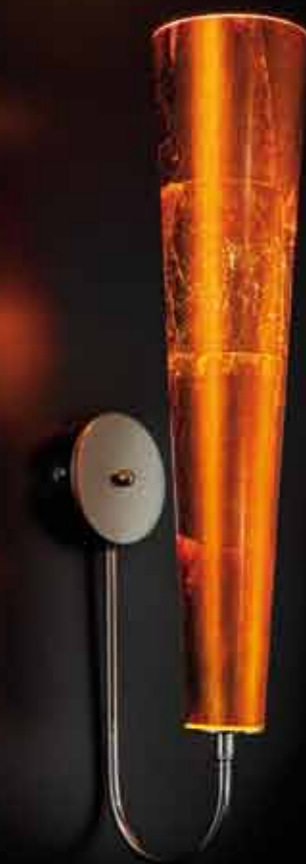

142.711.66

**ORANGE/GOLD LEAF** - Floor lamp

01 x 100W E27  
01 glass element  
Ø 26 - H 180