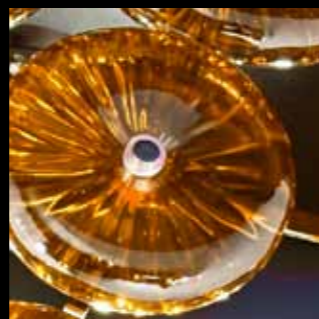

76.123.06 - 76.125.06
Amber