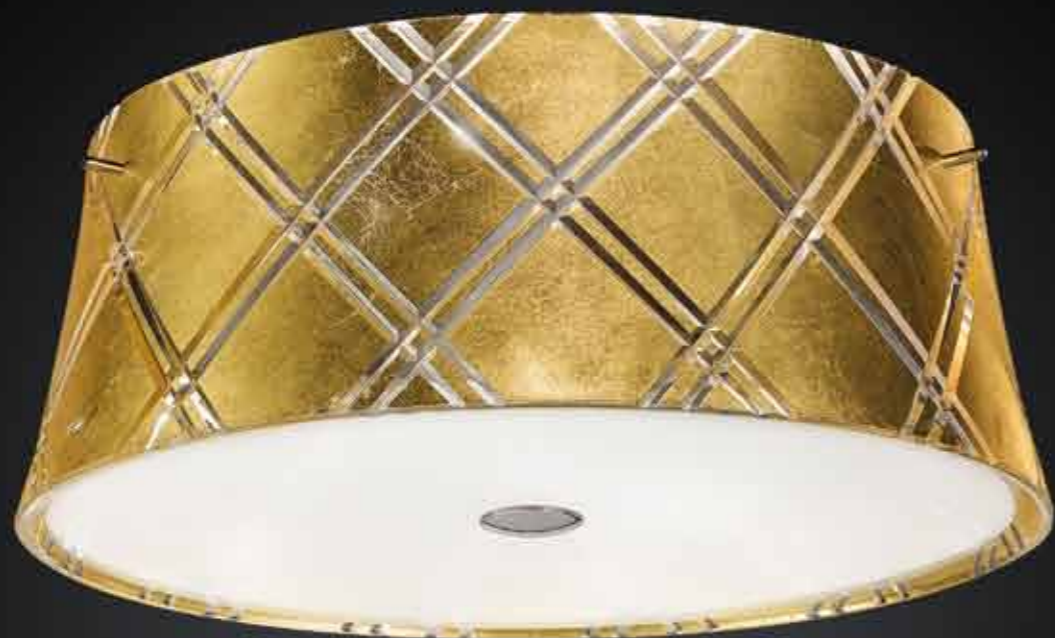

196.340.71

GOLD LEAF - Ceiling lamp

02 x 60W E27
Ø 40 - H 25