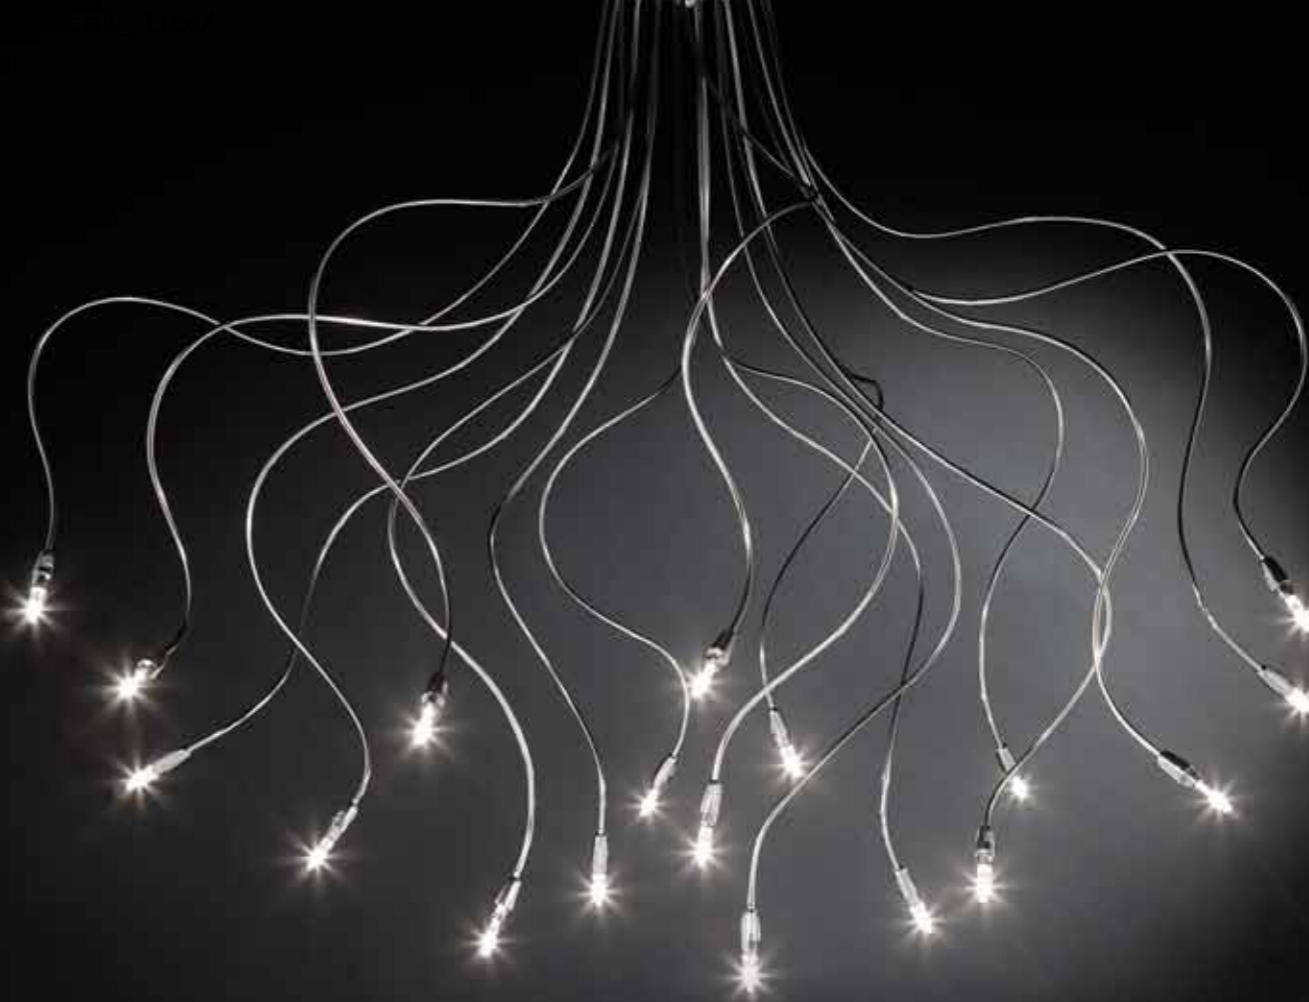

Cod. Color - Without Glass

00

128.318.00

**CHROME** - Ceiling lamp

18 x 10W G4  
H max 90

FLEX

128.309.64

**CHROME** - Ceiling lamp