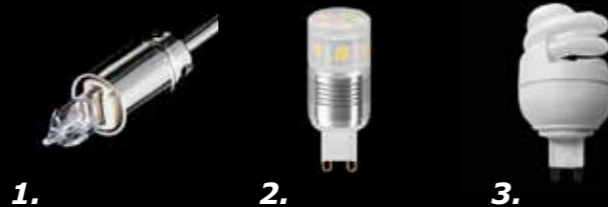

1. **1. G9 OSRAM**
   309129S Lampadina G9 20W OSRAM
   309130S Lampadina G9 33W OSRAM
2. **2. G9 LED**
   3091312 Lampadina G9 3W LED micro
   3091313 Lampadine G9 5W LED micro
3. **3. G9 FLUO**
   3091282 Lampadina G9 9W FLUO