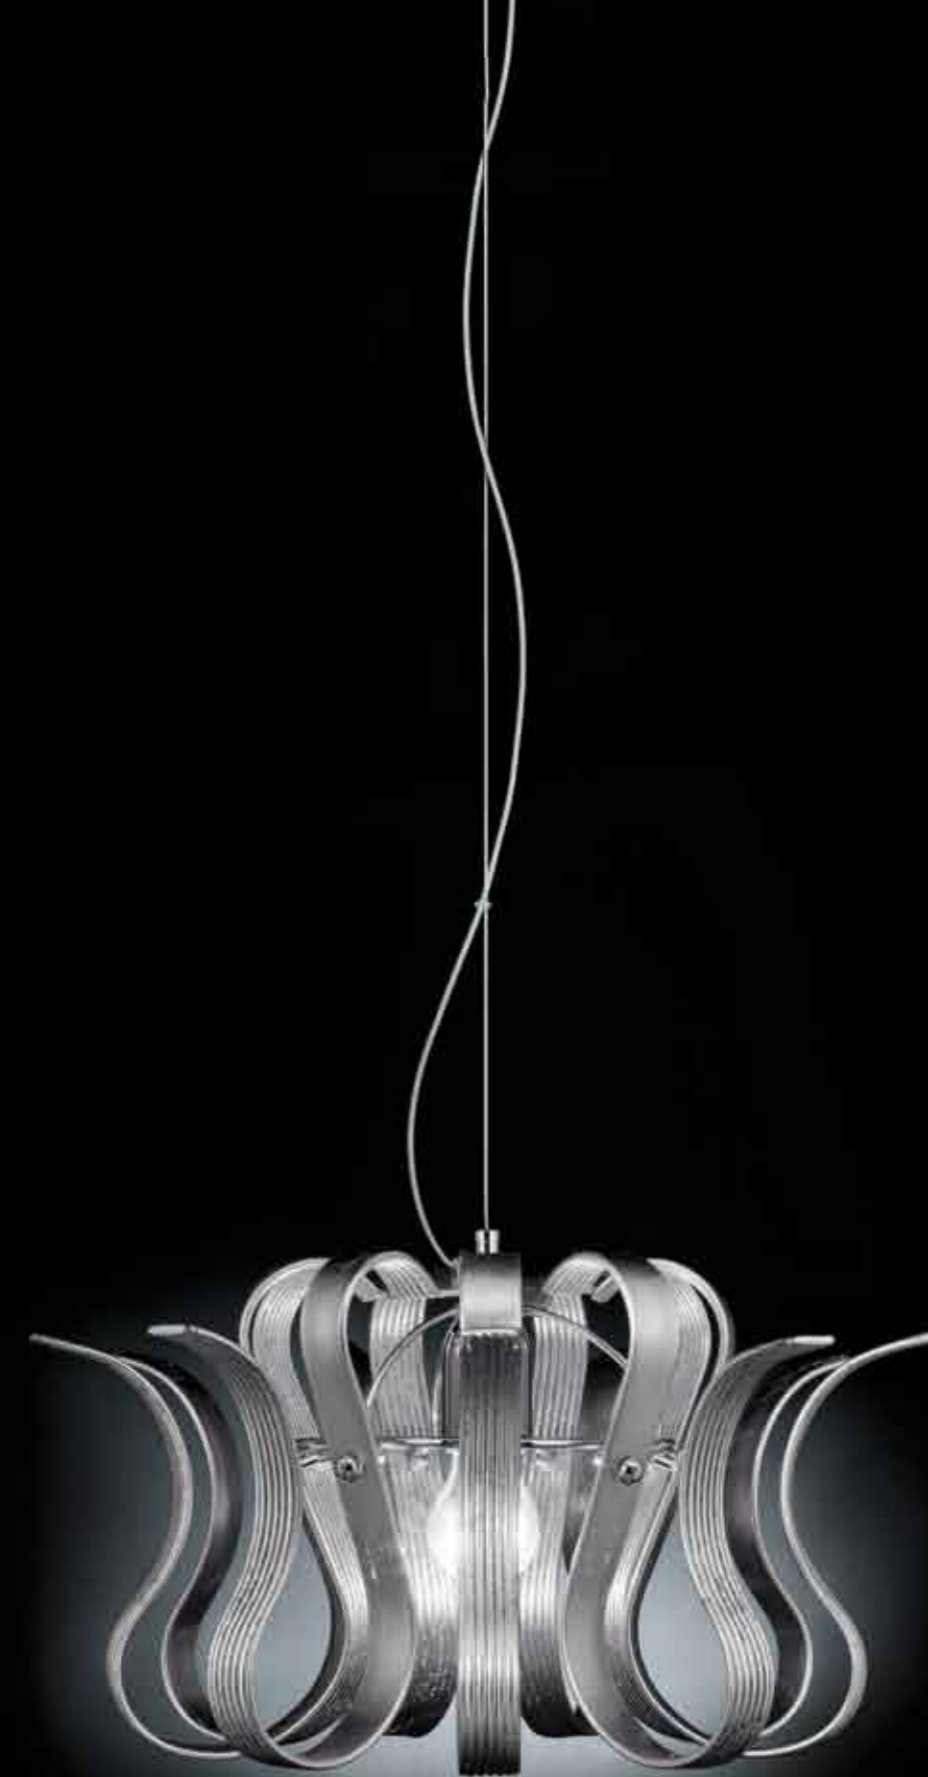

216.675.11

MAGENTA - Hanging lamp

06 x 40W G9
12 glass elements
Ø 75 - H 110