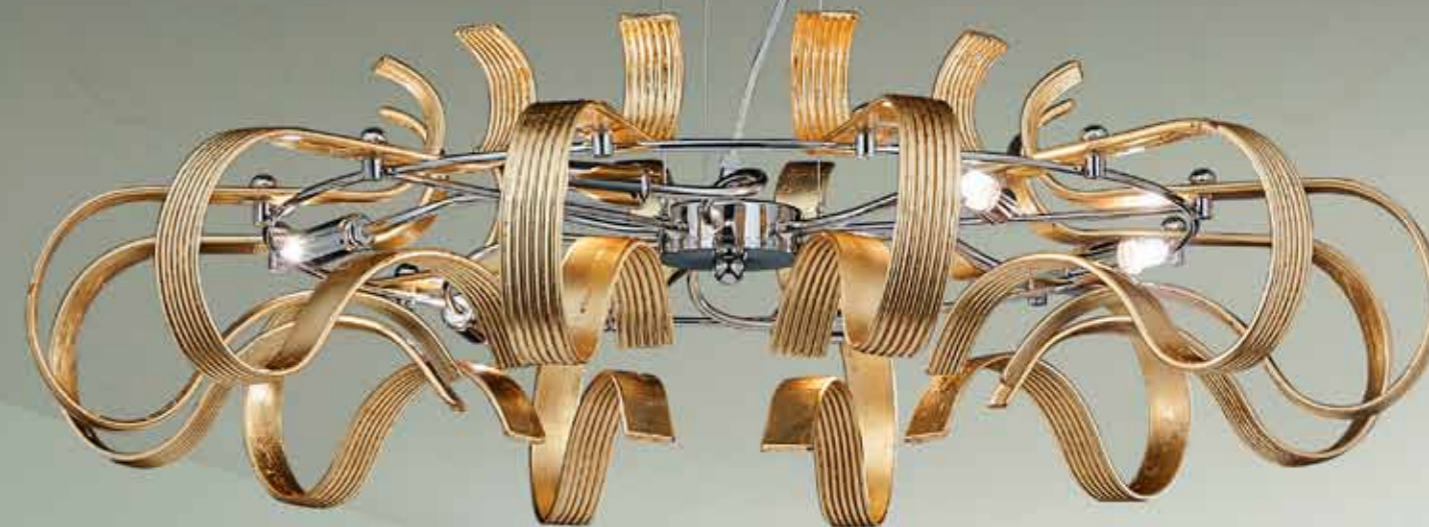

76.127.14  
Copper

76.127.15  
Silver

216.675.13

**GOLD LEAF** - Hanging lamp

06 x 40W G9  
12 glass elements  
Ø 75 - H 110

ONDA

216.675.11

**MAGENTA** - Hanging lamp