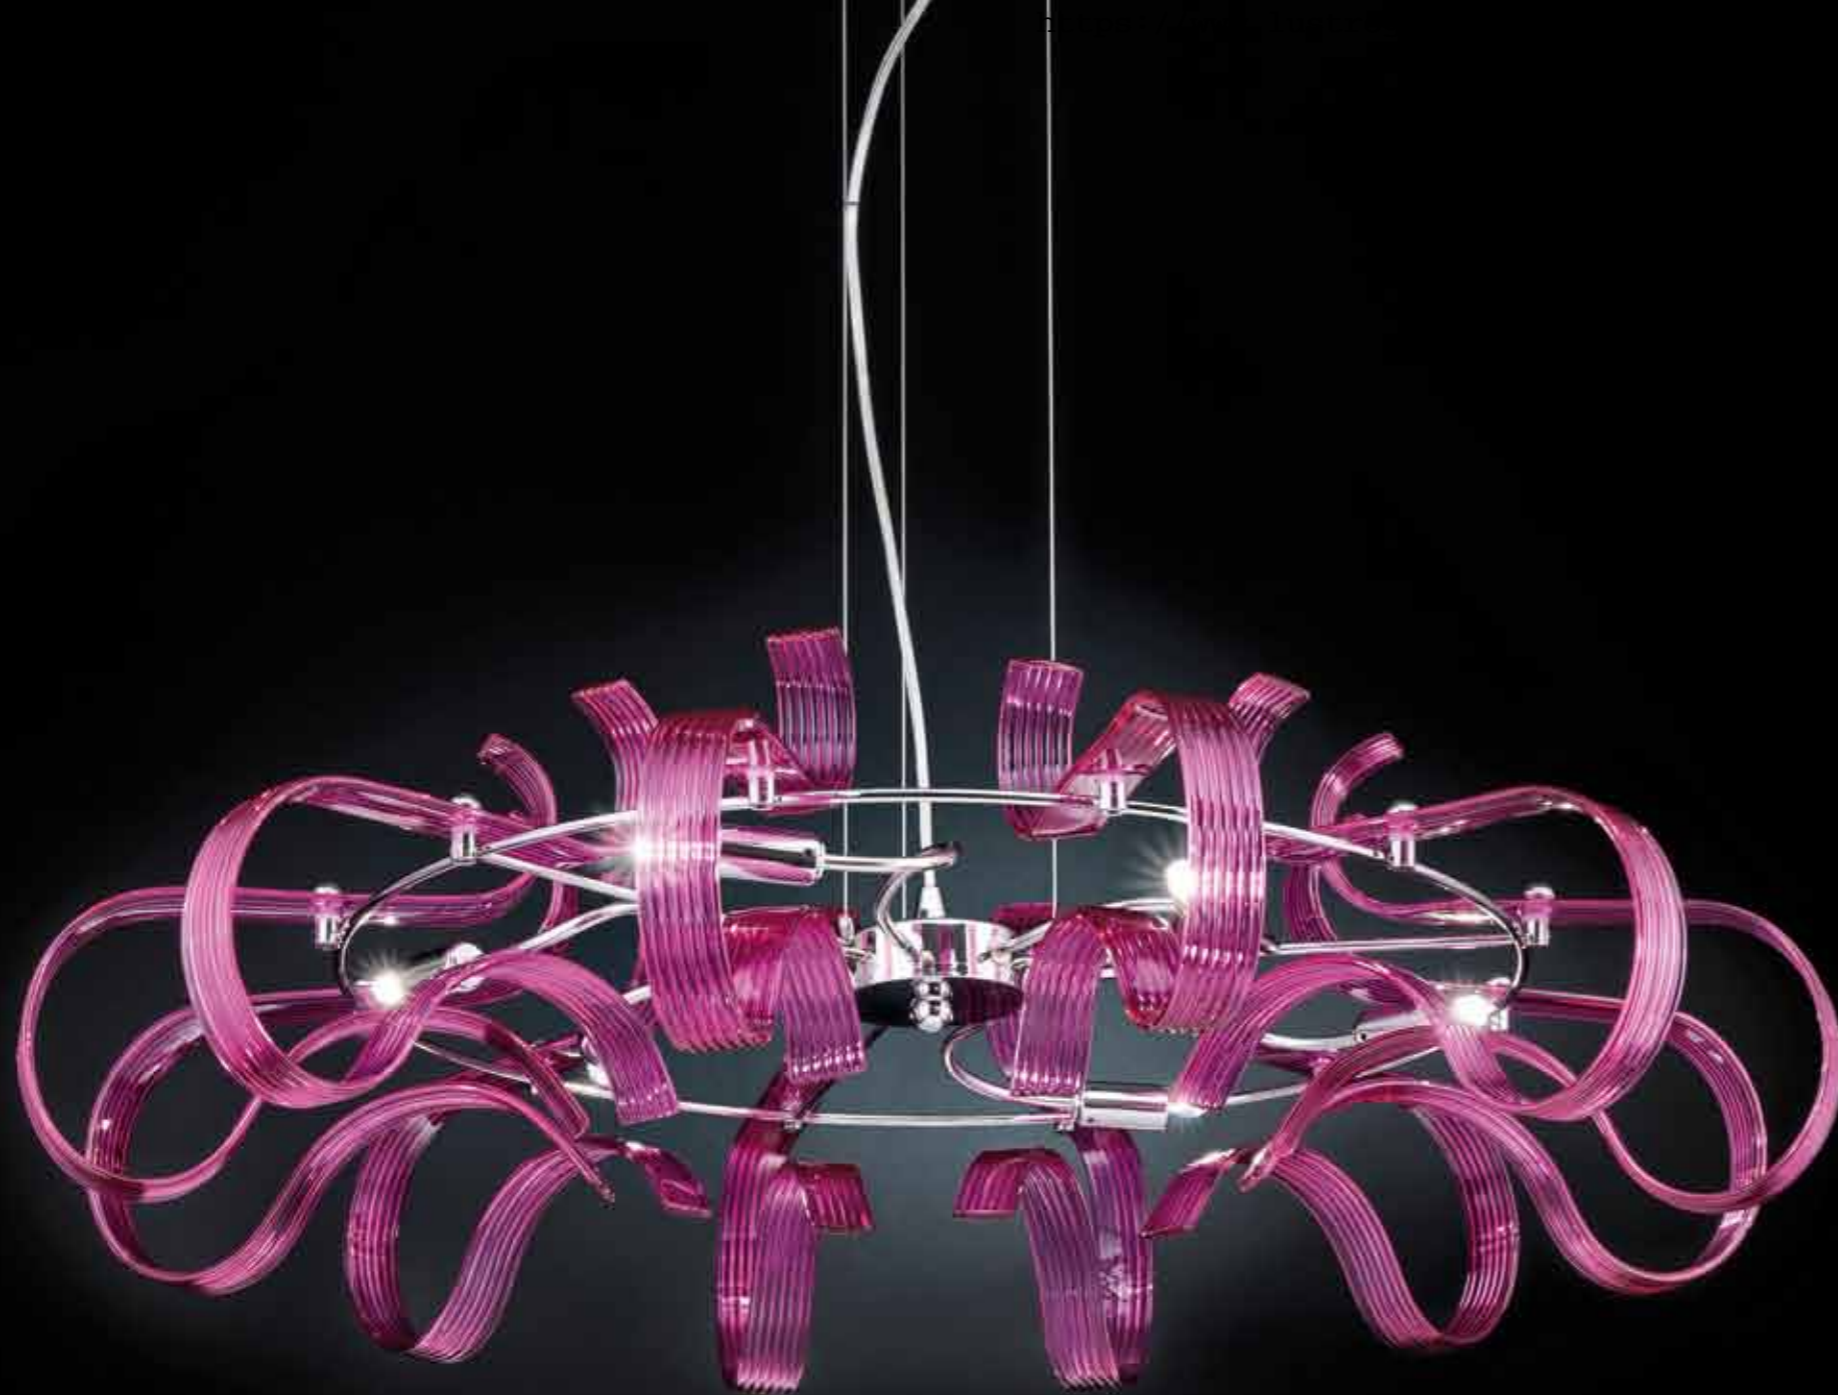

76.127.14  
Copper

76.127.15  
Silver

216.675.13

**GOLD LEAF** - Hanging lamp

06 x 40W G9  
12 glass elements  
Ø 75 - H 110

ONDA

216.675.11

**MAGENTA** - Hanging lamp