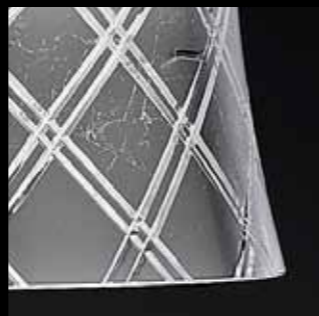

76114.62 - 76114.72
Silver Leaf

Cod. Color 1/2 Glass/Leaf $\varnothing$ 30 - H 11 - P 14
Wall lamp - Cod. Art. that uses: 196111