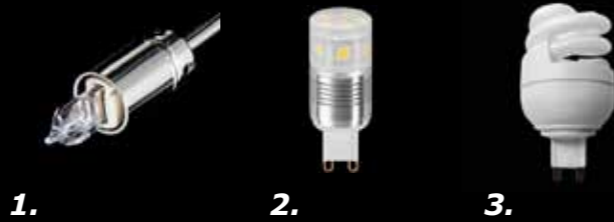

1. **1. G9 OSRAM**
   309129S Lampadina G9 20W OSRAM
   309130S Lampadina G9 33W OSRAM
2. **2. G9 LED**
   3091312 Lampadina G9 3W LED micro
   3091313 Lampadine G9 5W LED micro
3. **3. G9 FLUO**
   3091282 Lampadina G9 9W FLUO