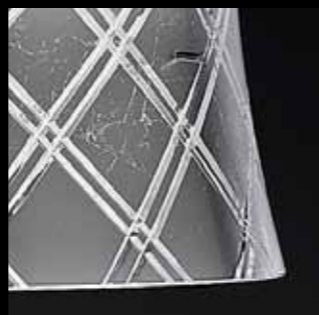

76114.52
Silver Leaf