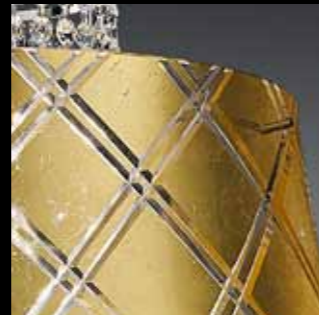

76114.51
Gold Leaf