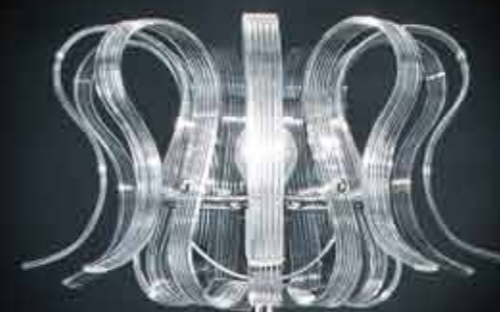

216.102.06

**AMBER** - Wall lamp

02 x 40W E14  
06 glass elements  
L 48 - H 25 - P 25

216.101.14

**COPPER LEAF** - Wall lamp

01 x 40W E14  
04 glass elements  
L 36 - H 25 - P 25