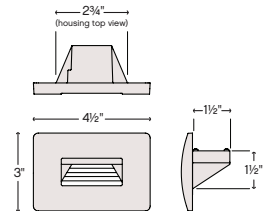

LED ITEM	LED ENGINE (INCLUDED)	POWER SUPPLY REQUIREMENT	INCANDESCENT EQUIVALENCY	FINISH	CONSTRUCTION
58508 BZ	LS-20	4w	20w	Bronze	Zinc Aluminum Alloy
58508 LA	LS-20	4w	20w	Light Almond	Zinc Aluminum Alloy
58508 MZ	LS-20	4w	20w	Matte Bronze	Forged Brass Face Plate
58508 SW	LS-20	4w	20w	Satin White	Zinc Aluminum Alloy
58508 TT	LS-20	4w	20w	Titanium	Zinc Aluminum Alloy

For line voltage accessories and transformers, see Hinkley's Landscape Lighting catalog.

PHOTOMETRICS (BASED ON VARIOUS MOUNTING HEIGHTS)

DISTANCE FROM LIGHT		LED ITEM	1'	2'	3'	4'	5'	6'	7'	8'	
FOOT CANDLES	8" Mounting	58508 BZ	3.58	0.71	0.2						
	16" Mounting			0.86	0.38	0.15					
	30" Mounting				0.27	0.24	0.13				
	8" Mounting	58508 LA	4.41	1.64	0.32	0.24	0.13	0.09			
	16" Mounting			0.97	0.50	0.26	0.14	0.10			
	30" Mounting				0.29	0.27	0.18	0.12			
	8" Mounting	58508 MZ	3.79	0.79	0.23						
	16" Mounting			0.90	0.41	0.17					
	30" Mounting				0.33	0.29	0.14				
	8" Mounting	58508 SW	7.0	2.19	0.97	0.57	0.37	0.26	0.19	0.14	
	16" Mounting			0.66	0.158	0.85	0.5	0.32	0.23	0.16	0.12
	30" Mounting				0.32	0.52	0.43	0.3	0.23	0.16	0.12
8" Mounting	58508 TT	4.5	1.8	0.45	0.25	0.15	0.11				
16" Mounting				1.03	0.54	0.27	0.15	0.1			
30" Mounting					0.32	0.29	0.19	0.12