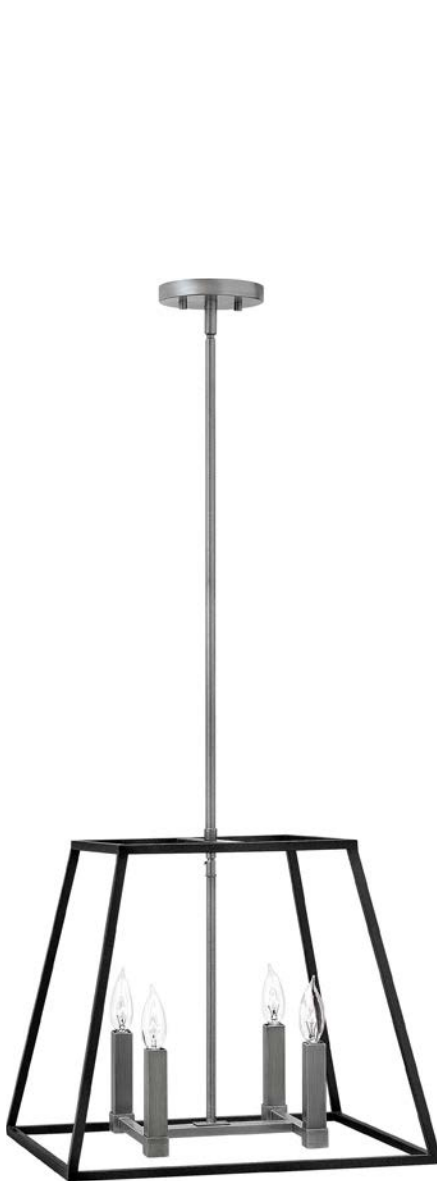

3334 DZ
18" W, 16¼" H
61" MAX. H*