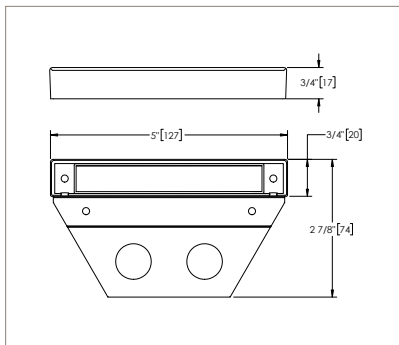

LED ITEM	LED ENGINE (INCLUDED)	POWER SUPPLY REQUIREMENT	INCANDESCENT EQUIVALENCY	FINISH	CONSTRUCTION	LENS
15446 BZ, 15446 BZ-10	NX4	1.9w / 2.8VA	15w	Bronze	Vinyl Alloy	Composite PC
15446 ST, 15446 ST-10	NX4	1.9w / 2.8VA	15w	Sandstone	Vinyl Alloy	Composite PC
15446 TT, 15446 TT-10	NX4	1.9w / 2.8VA	15w	Titanium	Vinyl Alloy	Composite PC

Nuvi Hardscape carries a 10 year limited warranty.