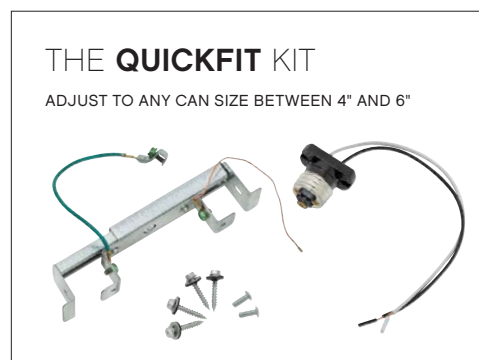

THE QUICKFIT KIT

ADJUST TO ANY CAN SIZE BETWEEN 4" AND 6"

80100 QF

QUICKFIT RECESSED LIGHT CONVERTER KIT

QUICKFIT INSTALLATION *is easy as 1-2-3!*

STEP 1

Mount QuickFit adjustable bar and screw in socket adapter.