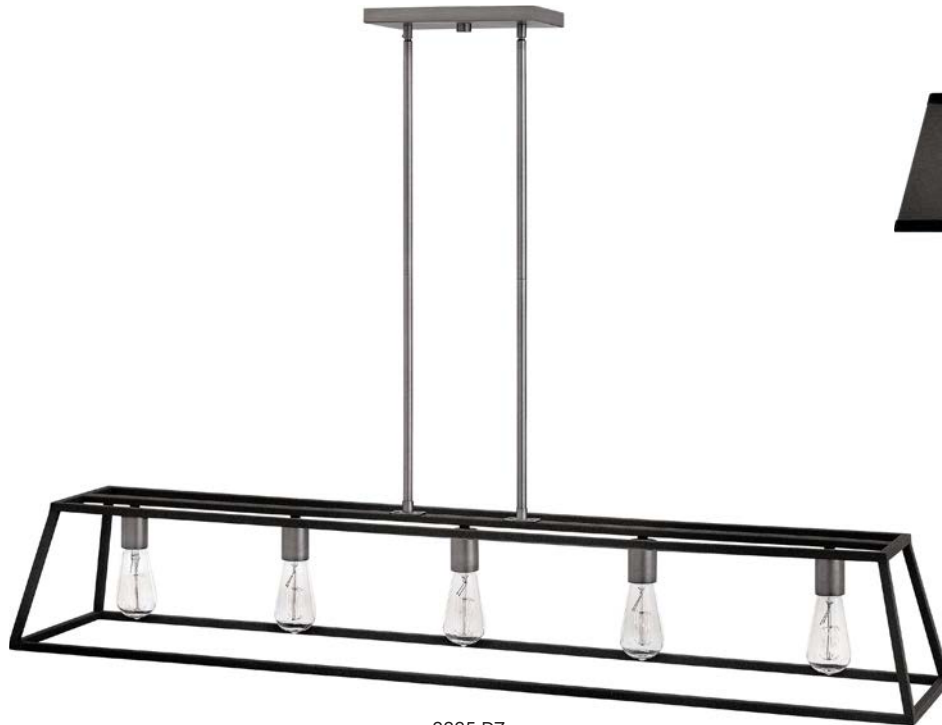

3334 DZ
18" W, 16¼" H
61" MAX. H*

3337 DZ
10" W, 8¾" H
53½" MAX. H*

3330 DZ
7½" W, 22¼" H

3330 DZ
(side view)

3338 DZ
48" W, 15¾" H
60¾" MAX. H*

ITEM	BULBS	DEPTH	EXT.	TOP TO OUTLET	BACK PLATE/CANOPY	WIRE	STEMS INCLUDED	ADDITIONAL FINISHES
3330 DZ	2-60w Cand.		5"	11¼"	7½" W, 22¼" H Back Plate			BZ
3334 DZ	4-60w Cand.				5" Dia. Canopy	10'	1-6", 3-12"	BZ
3337 DZ	1-100w Med.				5" Dia. Canopy	10'	1-6", 1-12", 1-18"	BZ
3338 DZ	8-60w Cand.	18"			4¾" W, 9½" L Canopy	10'	2-6", 6-12"	BZ

*Maximum achievable height with stems included. Additional 12" stems available, 6035 AN. Ideal for vintage filament bulbs (not included).

3335 DZ
50" W, 9" H
53" MAX. H*

3332 DZ
13½" W, 9¼" H

3355 DZ
65" W, 9¾" H
53¾" MAX. H*