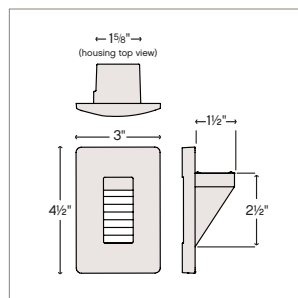

THE PERFECT SOLUTION FOR ANY INDOOR OR OUTDOOR
120V OUTLET OR SWITCH LOCATION

- + FULLY DIMMABLE
- + FITS STANDARD GANG JUNCTION BOX
- + 4W POWER CONSUMPTION
- + DIE CAST ZINC ALUMINUM ALLOY
- + INDOOR/OUTDOOR ETL RATED