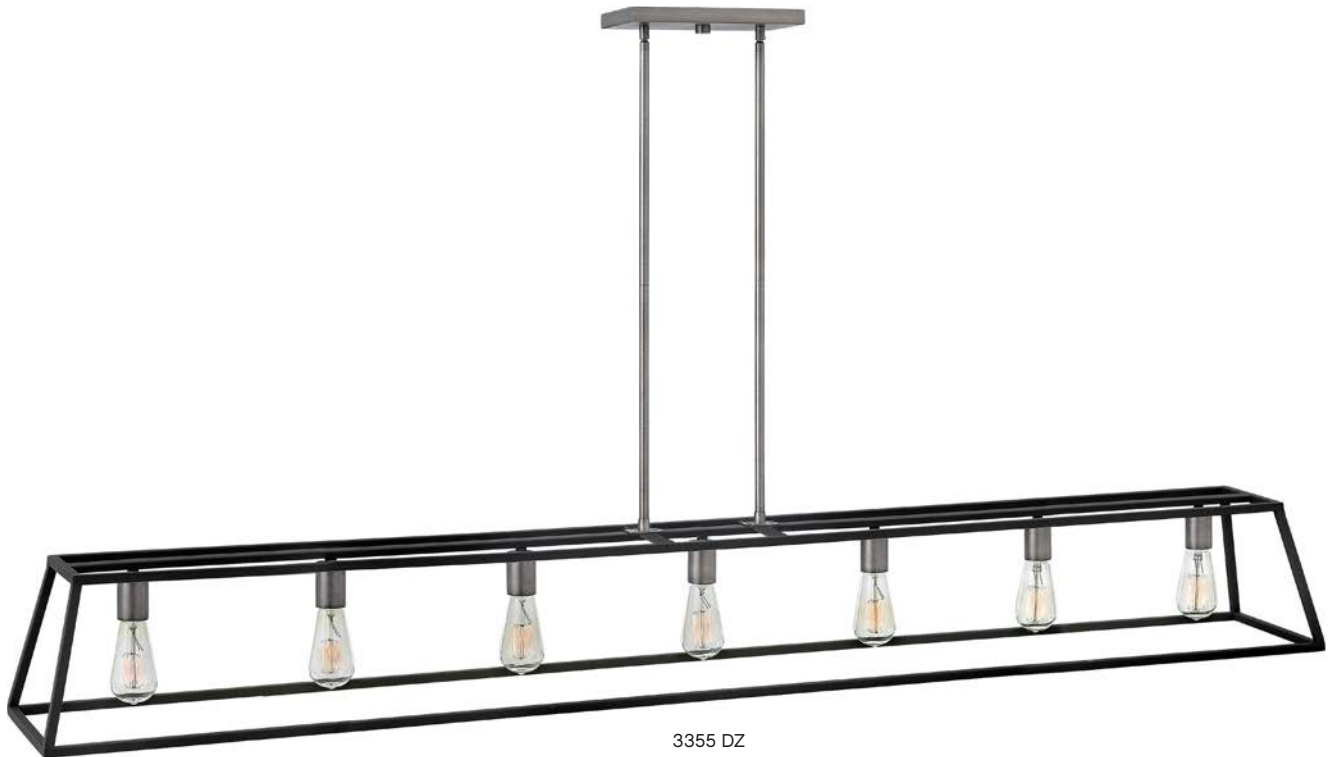

3334 DZ
18" W, 16¼" H
61" MAX. H*

3337 DZ
10" W, 8¾" H
53½" MAX. H*

3330 DZ
7½" W, 22¼" H

3330 DZ
(side view)

3338 DZ
48" W, 15¾" H
60¾" MAX. H*

ITEM	BULBS	DEPTH	EXT.	TOP TO OUTLET	BACK PLATE/CANOPY	WIRE	STEMS INCLUDED	ADDITIONAL FINISHES
3330 DZ	2-60w Cand.		5"	11¼"	7½" W, 22¼" H Back Plate			BZ
3334 DZ	4-60w Cand.				5" Dia. Canopy	10'	1-6", 3-12"	BZ
3337 DZ	1-100w Med.				5" Dia. Canopy	10'	1-6", 1-12", 1-18"	BZ
3338 DZ	8-60w Cand.	18"			4¾" W, 9½" L Canopy	10'	2-6", 6-12"	BZ

*Maximum achievable height with stems included. Additional 12" stems available, 6035 AN. Ideal for vintage filament bulbs (not included).

3335 DZ
50" W, 9" H
53" MAX. H*

3332 DZ
13½" W, 9¼" H

3355 DZ
65" W, 9¾" H
53¾" MAX. H*