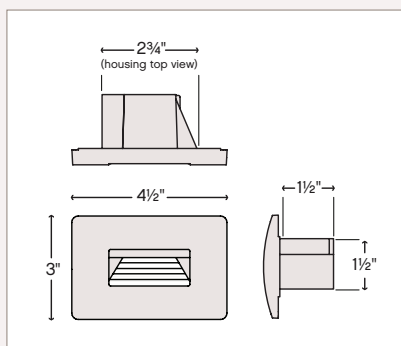

- + FULLY DIMMABLE
- + FITS STANDARD GANG JUNCTION BOX
- + 3.8W POWER CONSUMPTION
- + DIE CAST ZINC ALUMINUM ALLOY

120V LUNA STEP LIGHTS

are available in five finishes in both single and double gang configurations. SEE PAGES

57-59.