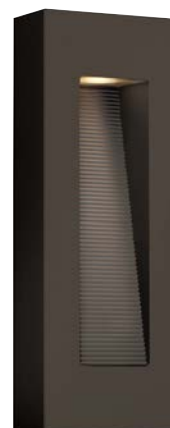

Plaza fixtures are fully dimmable. LED components carry a 5-year limited warranty.

LUNA™

FINISH BRONZE, SATIN BLACK, TITANIUM

GLASS ETCHED GLASS LENSES

Luna is a modern collection of solid aluminum fixtures offered in a unique combination of contemporary styles, including sleek wall lanterns with a dual light source and decorative reflector. Luna also offers chic pocket wall sconces and compact ceiling mounts that are ideal for indoor or out. Luna is standard ADA compliant.

1669 TT

9" W, 24" H

1669 SK
1669 SK-LED
9" W, 24" H

1669 BZ
1669 BZ-LED
9" W, 24" H

1668 TT
1668 TT-LED
6" W, 16" H

1668 SK
1668 SK-LED
6" W, 16" H

1668 BZ
1668 BZ-LED
6" W, 16" H

ITEM	BULBS	LED ITEM	INTEGRATED LED LIGHT SOURCE	EXT.	TOP TO OUTLET	BACK PLATE
1668 BZ	2-20w GU10*	1668 BZ-LED	2-5.5w COL-35	4"	8"	4½" Square
1668 SK	2-20w GU10*	1668 SK-LED	2-5.5w COL-35	4"	8"	4½" Square
1668 TT	2-20w GU10*	1668 TT-LED	2-5.5w COL-35	4"	8"	4½" Square
1669 BZ	2-20w GU10*	1669 BZ-LED	2-5.5w COL-35	4"	12"	4½" Square
1669 SK	2-20w GU10*	1669 SK-LED	2-5.5w COL-35	4"	12"	4½" Square
1669 TT	2-20w GU10*	1669 TT-LED	2-5.5w COL-35	4"	12"	4½" Square