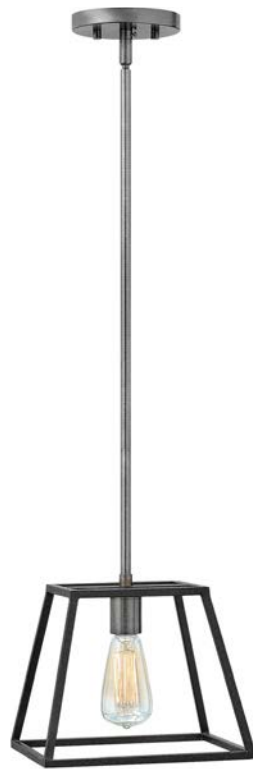

3334 BZ
18" W, 16¼" H
61" MAX. H*

3337 BZ
10" W, 8¾" H
53½" MAX. H*

3330 BZ
7½" W, 22¼" H

3330 BZ
(side view)

3338 BZ
48" W, 15¾" H
60¾" MAX. H*

ITEM	BULBS	DEPTH	EXT.	TOP TO OUTLET	BACK PLATE/CANOPY	WIRE	STEMS INCLUDED	ADDITIONAL FINISHES
3330 BZ	2-60w Cand.		5"	11¼"	7½" W, 22¼" H Back Plate			DZ
3334 BZ	4-60w Cand.				5" Dia. Canopy	10'	1-6", 3-12"	DZ
3337 BZ	1-100w Med.				5" Dia. Canopy	10'	1-6", 1-12", 1-18"	DZ
3338 BZ	8-60w Cand.	18"			4¾" W, 9½" L Canopy	10'	2-6", 6-12"	DZ

3351 DZ
10" W, 12½" H
51¼" MAX. H*

3336 DZ
22" W, 24½" H
69¼" MAX. H*

ITEM	BULBS	CANOPY	WIRE	STEMS INCLUDED	ADDITIONAL FINISHES
3336 DZ	4-60w Cand.	5" Dia.	10'	1-6", 3-12"	BZ
3351 DZ	1-100w Med.	5" Dia.	10'	1-6", 1-12", 1-18"	BZ
3357 DZ	7-100w Med.	5" Dia.	10'	1-6", 1-12", 1-18"	BZ
3358 DZ	13-75w Med.	5" Dia.	10'	1-6", 1-12", 1-18"	BZ

*Maximum achievable height with stems included. Additional 12" stems available. For 3336 DZ and 3351 DZ use 6035 AN. For 3357 DZ and 3358 DZ use 6065 AN. Ideal for vintage filament bulbs (not included).

3334 DZ
18" W, 16¼" H
61" MAX. H*

3337 DZ
10" W, 8¾" H
53½" MAX. H*

3330 DZ
7½" W, 22¼" H

3330 DZ
(side view)

3338 DZ
48" W, 15¾" H
60¾" MAX. H*

ITEM	BULBS	DEPTH	EXT.	TOP TO OUTLET	BACK PLATE/CANOPY	WIRE	STEMS INCLUDED	ADDITIONAL FINISHES
3330 DZ	2-60w Cand.		5"	11¼"	7½" W, 22¼" H Back Plate			BZ
3334 DZ	4-60w Cand.				5" Dia. Canopy	10'	1-6", 3-12"	BZ
3337 DZ	1-100w Med.				5" Dia. Canopy	10'	1-6", 1-12", 1-18"	BZ
3338 DZ	8-60w Cand.	18"			4¾" W, 9½" L Canopy	10'	2-6", 6-12"	BZ