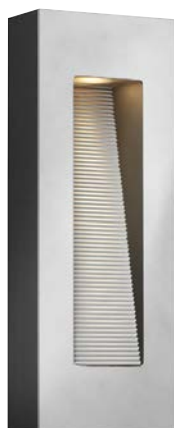

Plaza fixtures are fully dimmable. LED components carry a 5-year limited warranty.

LUNA™

FINISH BRONZE, SATIN BLACK, TITANIUM

GLASS ETCHED GLASS LENSES

Luna is a modern collection of solid aluminum fixtures offered in a unique combination of contemporary styles, including sleek wall lanterns with a dual light source and decorative reflector. Luna also offers chic pocket wall sconces and compact ceiling mounts that are ideal for indoor or out. Luna is standard ADA compliant.

1669 TT

9" W, 24" H

1669 SK
1669 SK-LED
9" W, 24" H

1669 BZ
1669 BZ-LED
9" W, 24" H

1668 TT
1668 TT-LED
6" W, 16" H

1668 SK
1668 SK-LED
6" W, 16" H

1668 BZ
1668 BZ-LED
6" W, 16" H

ITEM	BULBS	LED ITEM	INTEGRATED LED LIGHT SOURCE	EXT.	TOP TO OUTLET	BACK PLATE
1668 BZ	2-20w GU10*	1668 BZ-LED	2-5.5w COL-35	4"	8"	4½" Square
1668 SK	2-20w GU10*	1668 SK-LED	2-5.5w COL-35	4"	8"	4½" Square
1668 TT	2-20w GU10*	1668 TT-LED	2-5.5w COL-35	4"	8"	4½" Square
1669 BZ	2-20w GU10*	1669 BZ-LED	2-5.5w COL-35	4"	12"	4½" Square
1669 SK	2-20w GU10*	1669 SK-LED	2-5.5w COL-35	4"	12"	4½" Square
1669 TT	2-20w GU10*	1669 TT-LED	2-5.5w COL-35	4"	12"	4½" Square