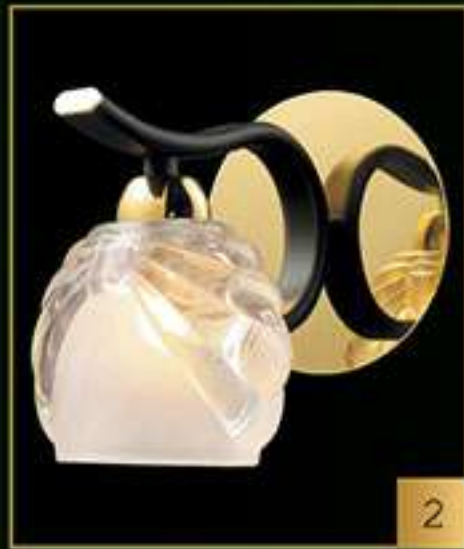

1

438-08-33
gold + dark wengue
8*40W, G9, 230V
D=770mm
H=330mm

2

438-01-31
gold + dark wengue
1*40W, G9, 230V
H=150mm
W=120mm
Ext=190mm

3

416-08-13
chrome + dark
wengue
8*40W, G9, 230V
D=650mm
H=260mm

4

416-01-11
chrome + dark
wengue
1*40W, G9, 230V
H=180mm
W=110mm
Ext=200mm

РЕКОМЕНДУЕМ

G9-3014
3W, G9, 230V
200Lm
D=15mm
H=50mm