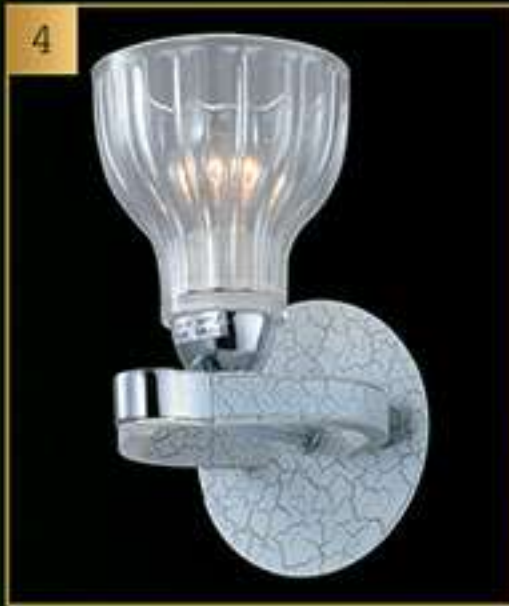

408-06-53
antique brass +
walnut
6*60W, E14, 230V
D=540mm
H=285mm

3

408-03-53
antique brass +
walnut
3*60W, E14, 230V
D=500mm
H=285mm

РЕКОМЕНДУЕМ

E14-3014
3W, E14, 230V
200Lm
D= 15mm
H= 50mm

1

2

3