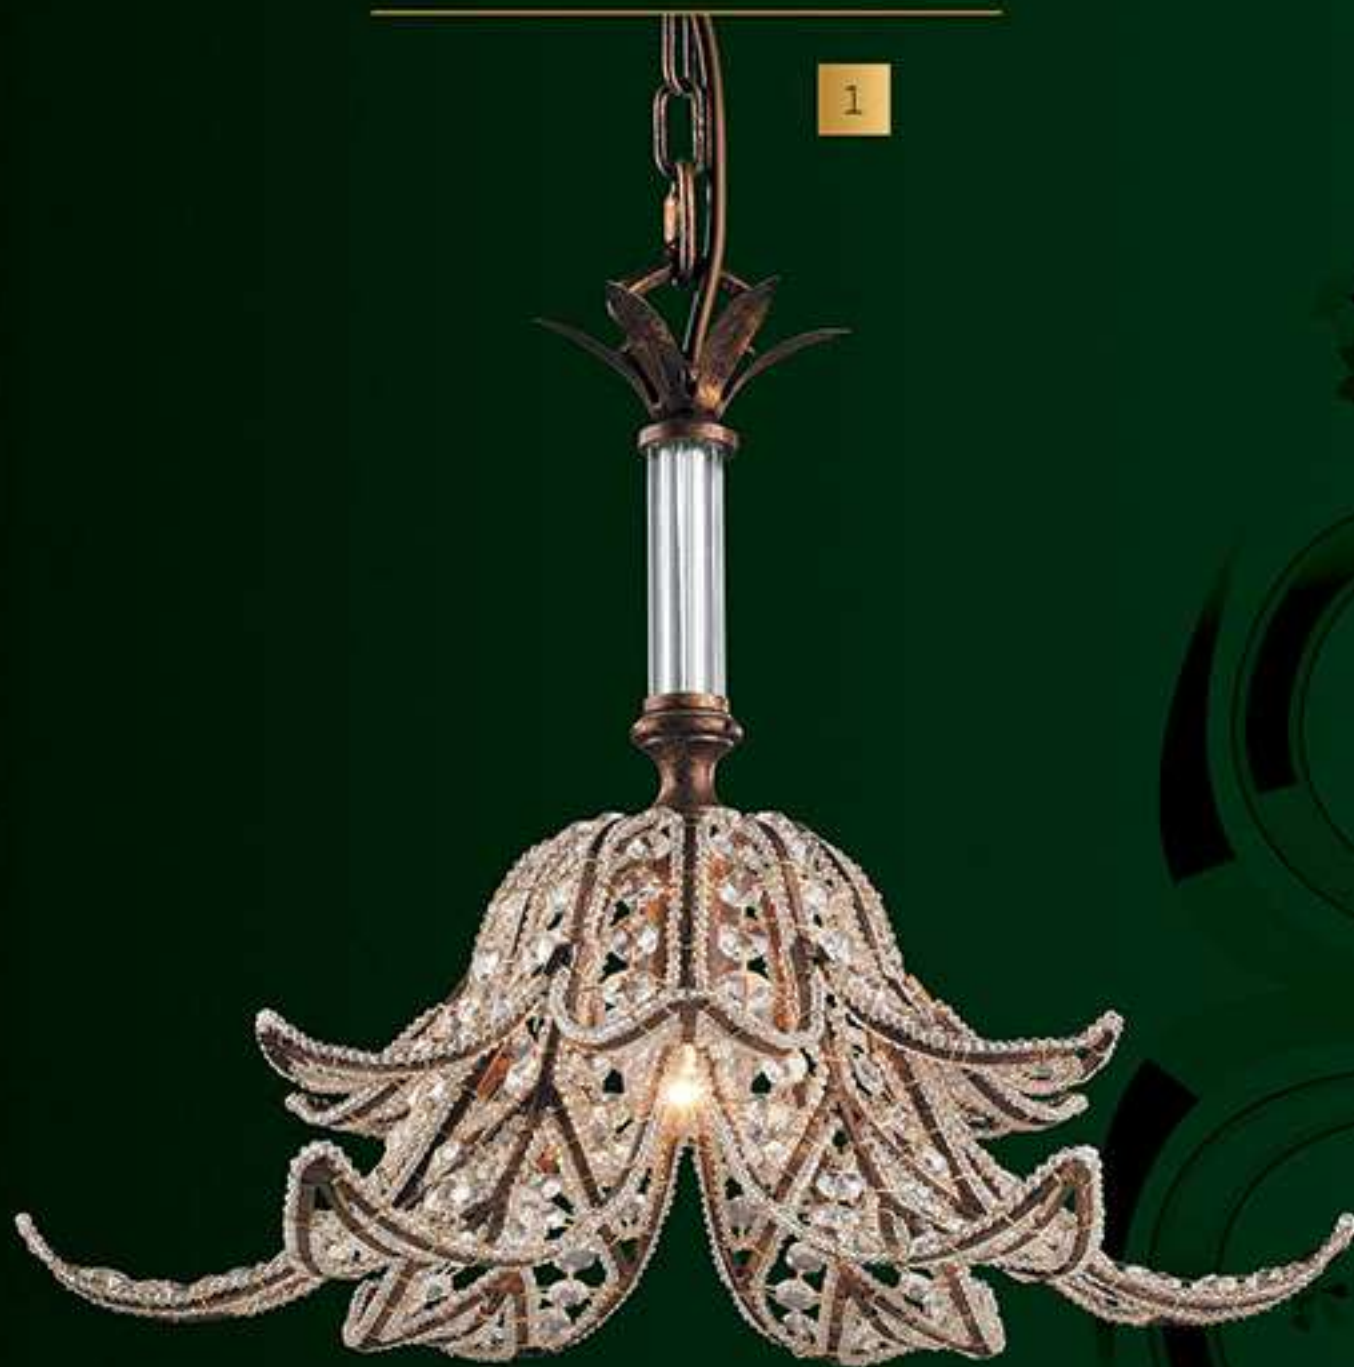

✓

РЕКОМЕНДУЕМ

E14-3014
 3W, E14, 230V
 200Lm
 D=15mm
 H=50mm

- | | | | | |
|---|---|--|---|--|
| <p>1</p> <p>602-01-16
Sunset Silver
1*60W, E14, 230V
D=150mm
H=1200mm
(Clear Crystal)
HAND MADE</p> | <p>2</p> <p>602-01-16
Queen's Ivory
1*60W, E14, 230V
D=150mm
H=1200mm
(Clear Crystal)
HAND MADE</p> | <p>3</p> <p>602-01-16
Spanish Bronze
1*60W, E14, 230V
D=150mm
H=1200mm
(Clear Crystal)
HAND MADE</p> | <p>4</p> <p>602-01-16
Dark Bronze
1*60W, E14, 230V
D=150mm
H=1200mm
(Clear Crystal)
HAND MADE</p> | <p>✓ РЕКОМЕНДУЕМ</p> <p>E14-3014
3W, E14, 230V
200Lm
D=15mm
H=50mm</p>  |
|---|---|--|---|--|