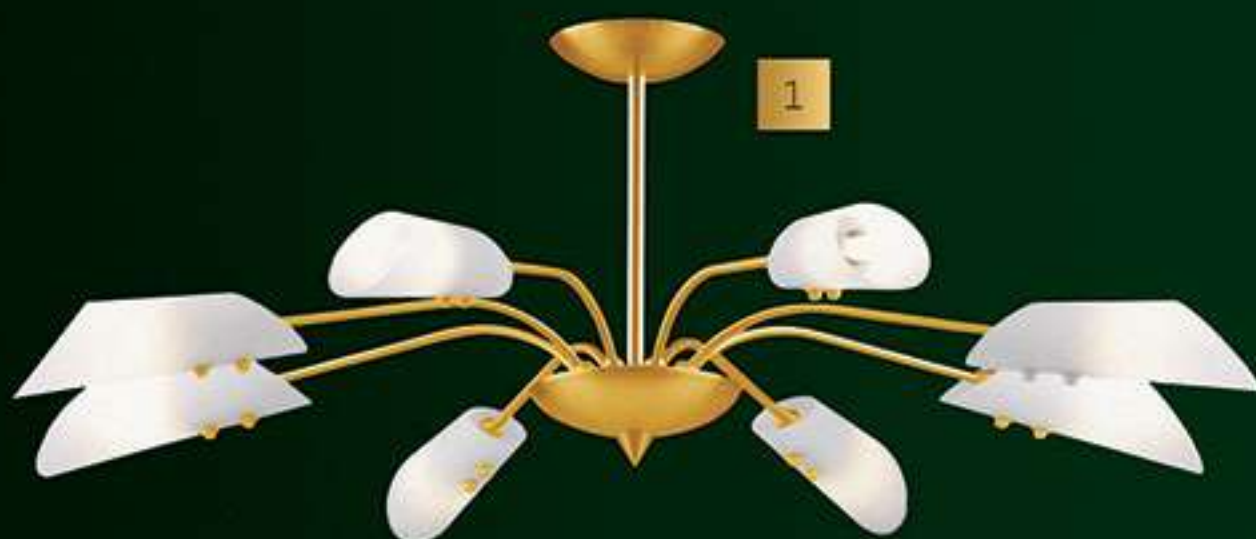

P-813/20
satin chrome
20x10W, G4, 12V
D=580mm
H=300mm

2

P-813/20
antique brass
20x10W, G4, 12V
D=580mm
H=300mm

3

B-934/6
satin chrome
6x10W, G4, 12V
L=400mm
W=180mm
H=180mm

4

B-934/6
antique brass
6x10W, G4, 12V
L=400mm
W=180mm
H=180mm