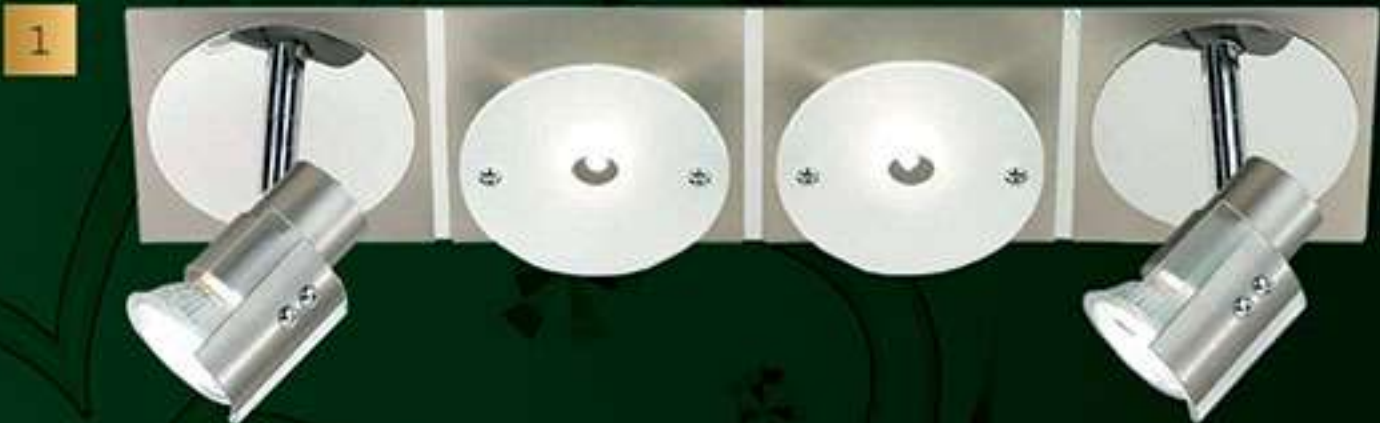

1
S4416NK.3B
satin chrome
3x50W, GU10, 230V
4x5W, G4, 12V
L=800mm
W=110mm
H=145mm

2
S4416NK.1
satin chrome
1x50W, GU10, 230V
2x5W, G4, 12V
L=340mm
W=110mm
H=145mm

3
S4416BM.1
satin brass
1x50W, GU10, 230V
2x5W, G4, 12V
L=340mm
W=110mm
H=145mm

4
S4416BM.2B
satin brass
2x50W, GU10, 230V
3x5W, G4, 12V
L=570mm
W=110mm
H=145mm

5
S4416NK.2B
satin chrome
2x50W, GU10, 230V
3x5W, G4, 12V
L=570mm
W=110mm
H=145mm

2

3

1