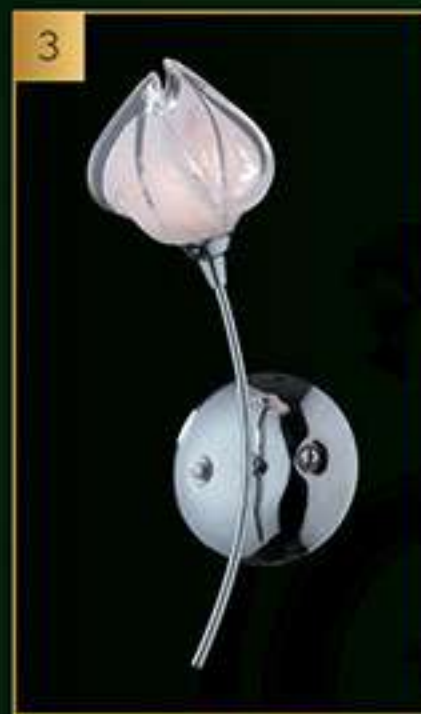

3

131-01-31
gold
1*40W, G9, 230V
H=345mm
W=135mm
Ext=145mm
(18K Gold Plating)

РЕКОМЕНДУЕМ

G9-3014
3W, G9, 230V
200lm
D=15mm
H=50mm

1

131-15-13
chrome
15*40W, G9, 230V
D=980mm
H=295mm

2

131-09-13
chrome
9*40W, G9, 230V
D=700mm
H=250mm