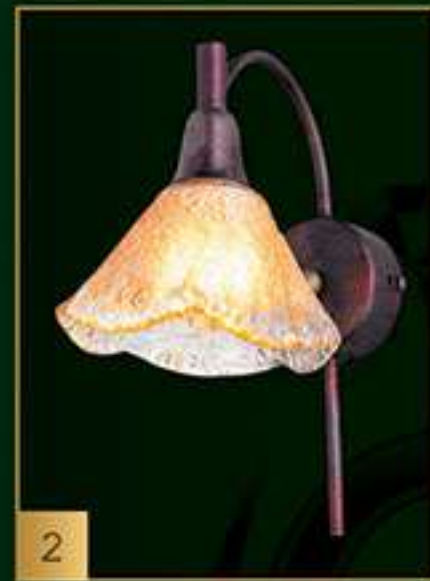

6
TX-0339/1
ferrugineous
1x60W, E27, 230V
L=230mm
W=160mm
H=480mm