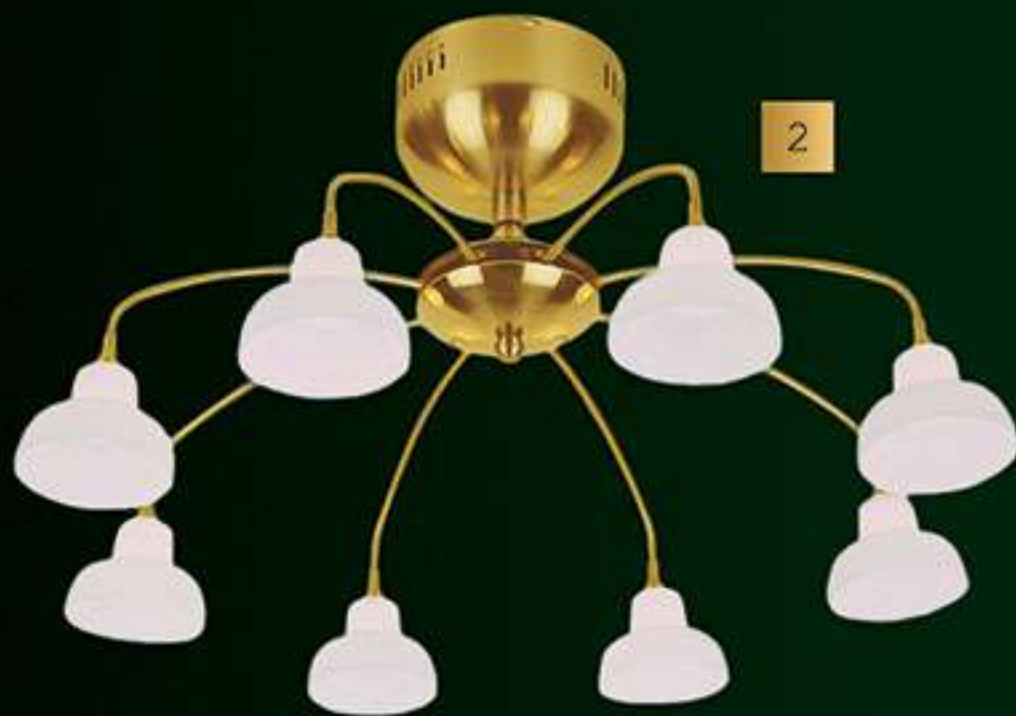

PX-0474/5A
satin gold
5x40W, E14, 230V
D=560mm
H=300mm

5

TX-0474/1
satin gold
1x40W, E14, 230V
L=190mm
W=140mm
H=405mm

1

4

2

5

3