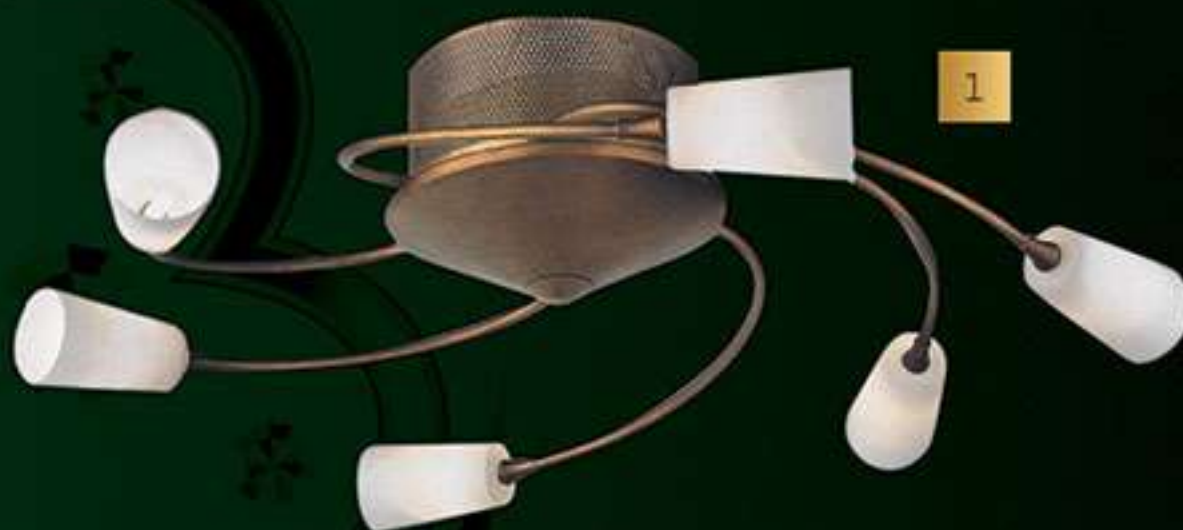

2

1

3

4

212

5

6

1

PX-0107/6
cupreous with gold
6x20W, G4, 12V
L=580mm
W=510mm
H=165mm

2

BX-0107/2
cupreous with gold
2x20W, G4, 12V
L=240mm
W=115mm
H=350mm

3

B-1018/1
cupreous with gold
1x60W, E14, 230V
L=300mm
W=140mm
H=110mm

4

BX-0109/2
gray with red
2x60W, E27, 230V
L=390mm
W=190mm
H=150mm

5

BX-0100/2
gray with red
2x60W, E14, 230 V
L=350mm
W=180mm
H=190mm

6

TX-0100/1
gray with red
1x60W, E14, 230V
L=170mm
W=160mm
H=390mm