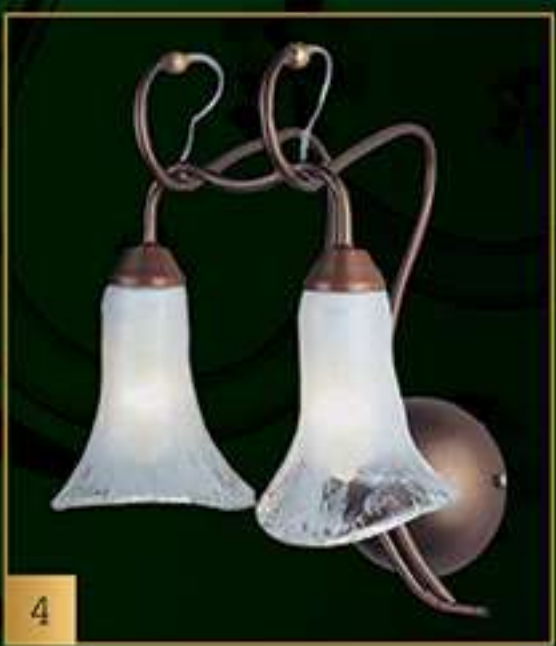

1

2

3

4

218

5

6

1

PX-0316/4+1
dot gold
5x60W, E14, 230V
L=570mm
W=420mm
H=1000mm

2

PX-0188/8
gold with clear red
8x40W, G9, 230V
D=370mm
H=960mm

3

PX-0186/1
gold with clear red
1 x60W, E14, 230V
D=125mm
H=710mm

4

BX-0293/2
shining coffee
2x40W, E14, 2 30V
L=360mm
W=250mm
H=250mm

5

TX-0174/2
gold with clear red
2x25W, G9, 230V
L=200mm
W=170 mm
H=400mm

6

TX-0400/2
silver with gold
2x60W, E14, 230V
L=250mm
W=130mm
H=480mm