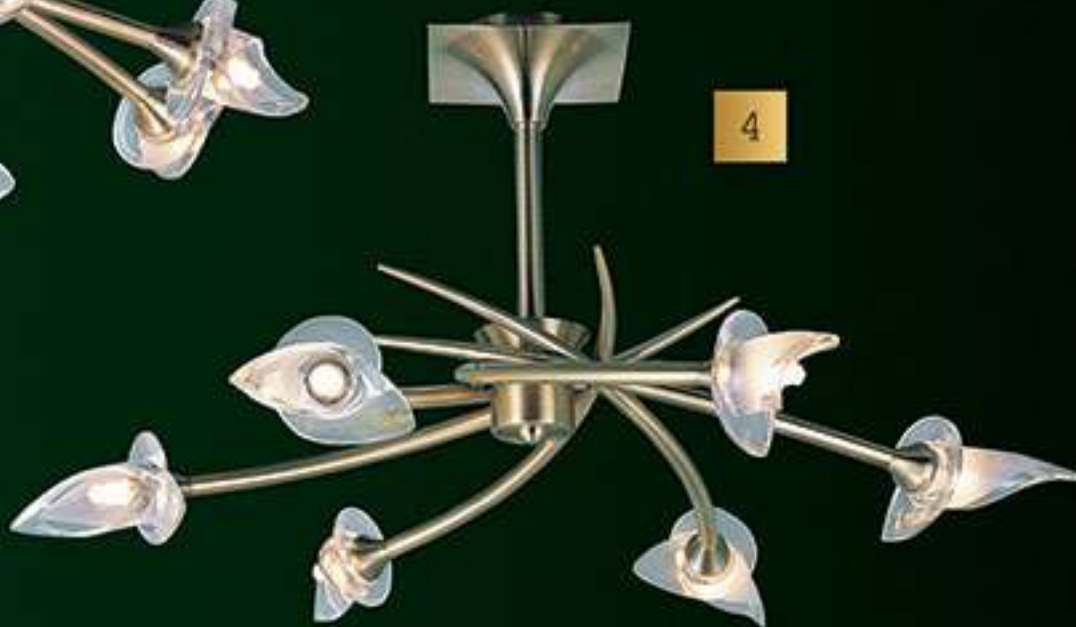

4

248

1

PX-0653/8A
satin chrome
8x40W, G9, 230V
D=690mm
H=450mm

2

PX-0653/6A
satin chrome
6x40W, G9, 230V
D=660mm
H=420mm

3

PX-0653/8A
antique brass
8x40W, G9, 230V
D=690mm
H=450mm

4

PX-0653/6A
antique brass
6x40W, G9, 230V
D=660mm
H=420mm