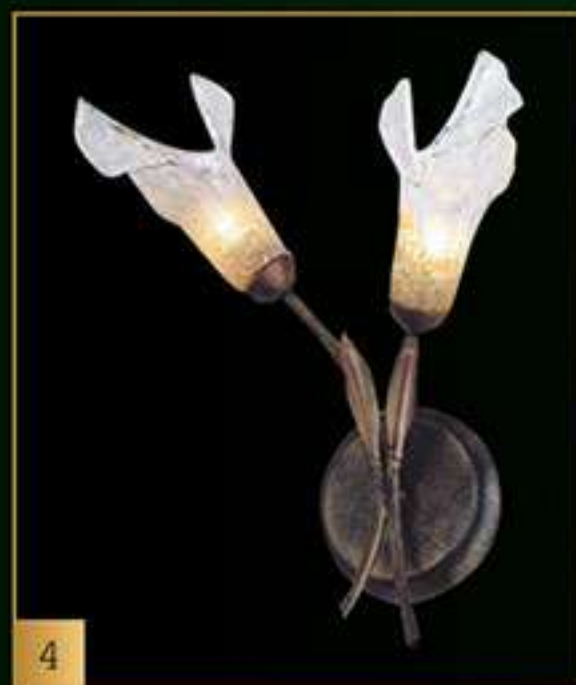

1

PX-0157/4
coffee with gold
4x40W, G9, 230V
L=860mm
W=260mm
H=240mm

2

BX-0157/1
coffee with gold
1x40W, G9, 230V
L=315mm
W=120mm
H=180mm

3

BX-0234/3
ferruginous
3x25W, G9, 230V
L=410mm
W=320mm
H=220mm

4

BX-0161/2
gold with clear red
2x40W, G9, 230V
L=360mm
W=260mm
H=140mm

5

BX-0265/2
gold with clear red
2x40W, G9, 230V
L=400mm
W=300mm
H=140mm