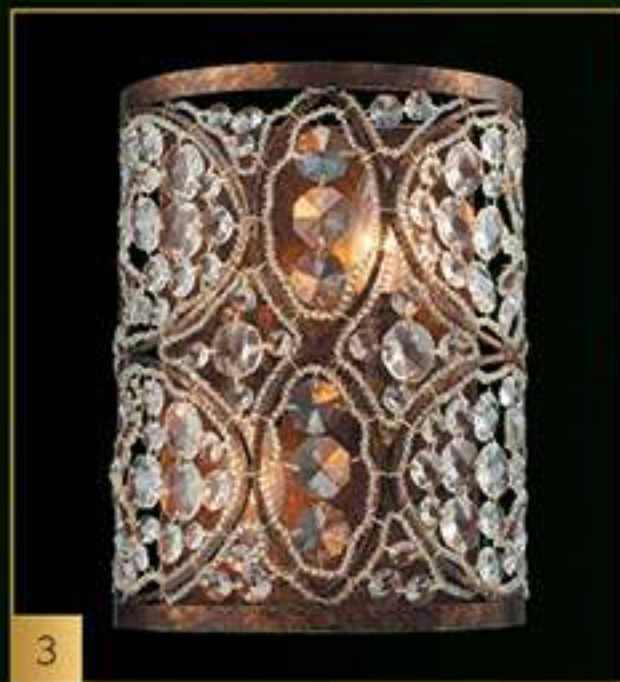

3

623-01-06
Spanish Bronze
1*60W, E27, 230V
D=150mm
H=1030mm
(Clear Crystal)
HAND MADE

РЕКОМЕНДУЕМ

E14-3014
3W, E14, 230V
200Lm
D=15mm
H=50mm

1

2

3

15