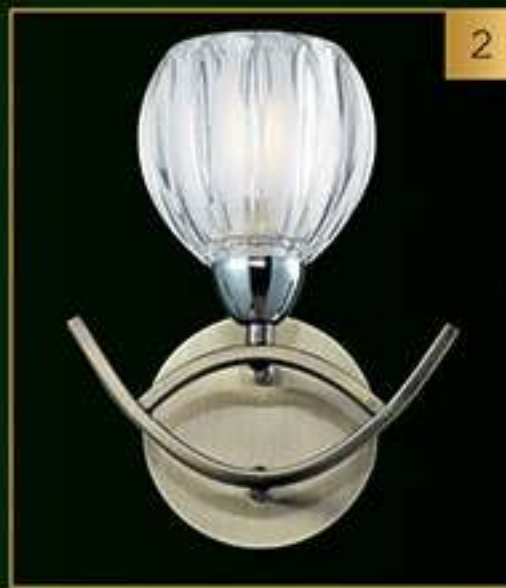

1

406-05-13
chrome + antique
brass
5*60W, E14, 230V
D=400mm
H=270mm

2

406-01-11
chrome + antique
brass
1*60W, E14, 230V
H=200mm
W=190mm
Ext=170mm

✓

РЕКОМЕНДУЕМ

E14-3014
3W, E14, 230V
200Lm
D=15mm
H=50mm