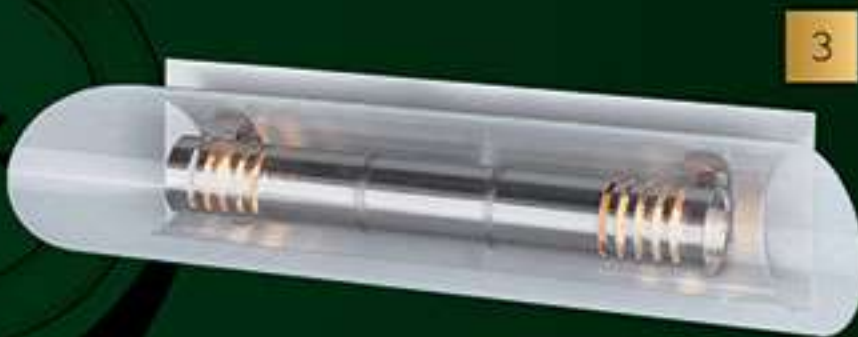

1

PX-0078/6
chrome
6x40W, G9, 230V
D=580mm
H=520mm

2

PX-0078/4
chrome
4x40W, G9, 230V
L=360mm
W=240mm
H=100mm

3

BX-0078/2
chrome
2x40W, G9, 230V
L=350mm
W=80mm
H=100mm

4

PX-0362/3B
satin chrome
3x60W, E14, 230V
L=370mm
W=370mm
H=400mm

5

TX-0362/1
satin chrome
1x60W, E14, 230V
L=150mm
W=150mm
H=420mm