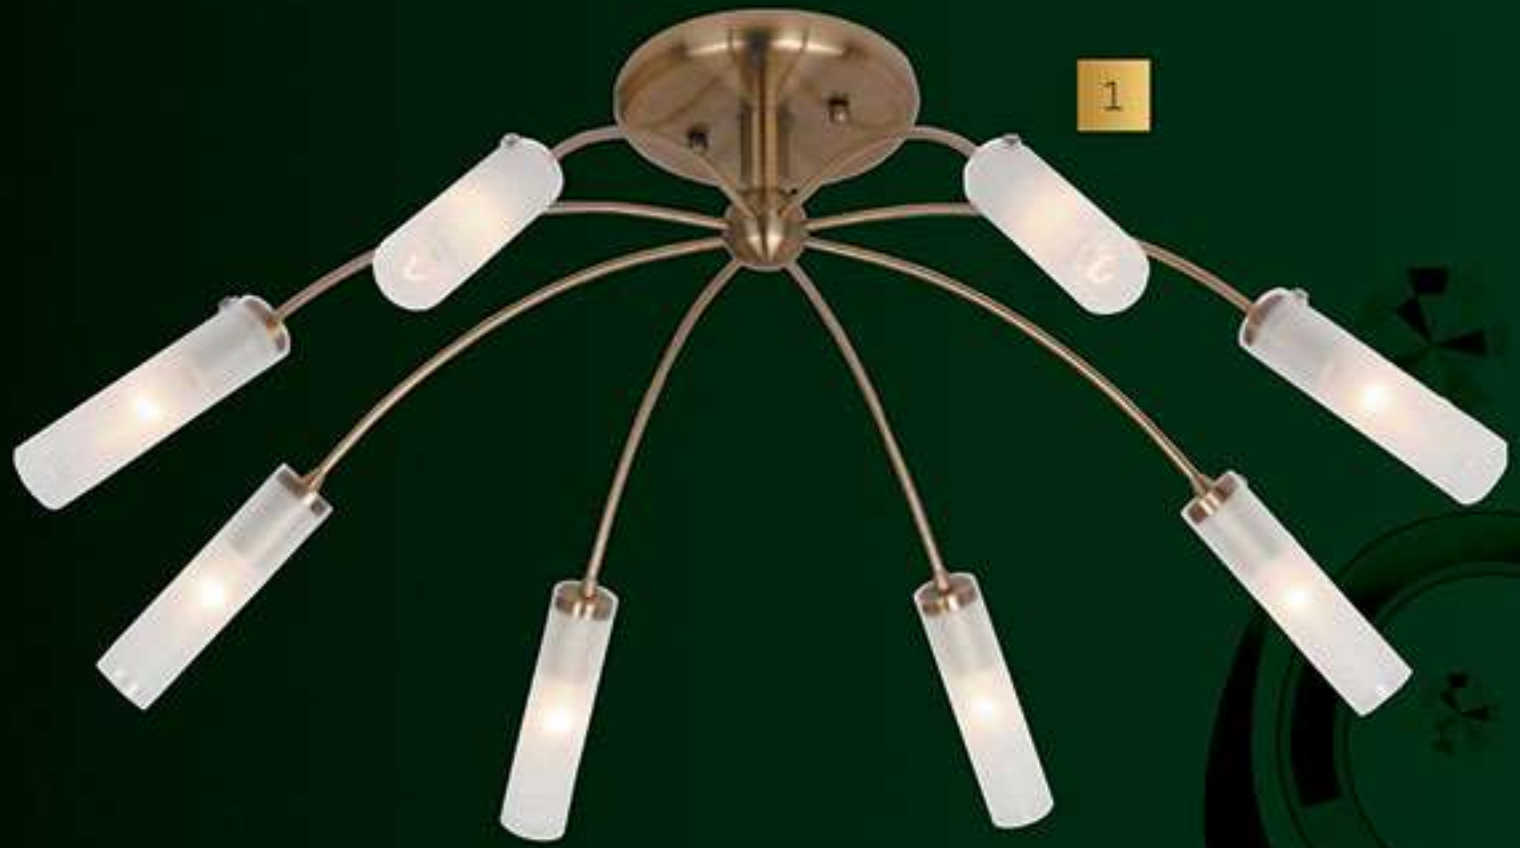

B-1056/1
satin chrome
1x60W, E14, 230V
L=310mm
W=180mm
H=260mm

3

B-1130/2B
satin chrome
2x60W, E27, 230V
L=400mm
W=200mm
H=100mm

4

B-1135/1A
satin chrome
1x60W, E14, 230V
L=260mm
W=170mm
H=120mm

5

B-1135/1B
satin chrome
1x60W, E14, 230V
L=310mm
W=130mm
H=120mm