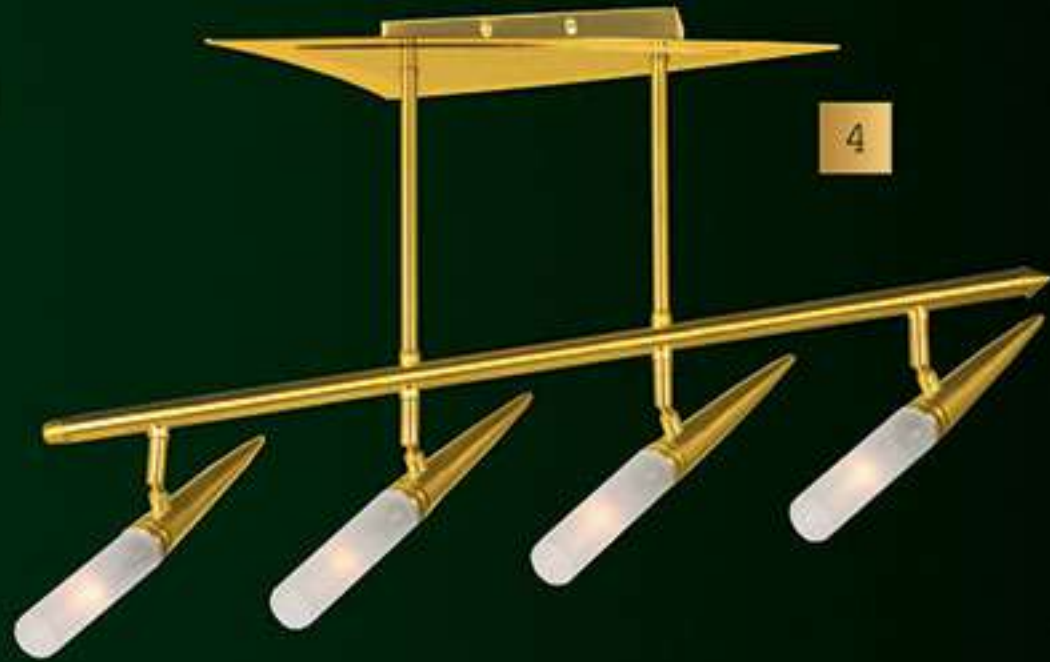

3

1

2

230

6

4

5

1

P-743/4
satin chrome + chrome
4x40W, G9, 230V
L=720mm
W=360mm
H=370mm

2

P-808/2
satin chrome + chrome
2x40W, G9, 230V
L=550mm
W=360mm
H=300mm

3

B-897/1
satin chrome + chrome
1x40W, G9, 230V
L=350mm
W=90mm
H=70mm

4

P-743/4
satin gold + gold
4x40W, G9, 230V
L=720mm
W=360mm
H=370mm

5

P-808/2
satin gold + gold
2x40W, G9, 230V
L=550mm
W=360mm
H=300mm

6

B-897/1
satin gold + gold
1x40W, G9, 230V
L=350mm
W=90mm
H=70mm