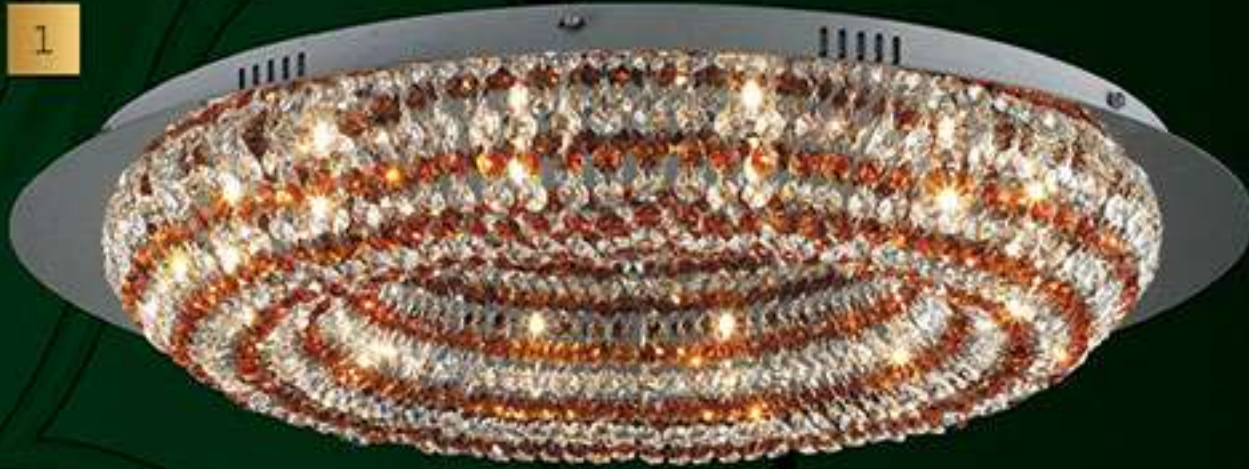

1

2

3

4

208

1

2483/12
chrome + amber
and white crystal
12*20W, G4, 12V
D=660mm
H=150mm

2

06 2483 0333 16
gold + amber and
white crystal
16*20W, G4, 12V
D=560mm
H=200mm

3

2484/24
chrome + amber
and white crystal
24*20W, G4, 12V
L=700mm
W=700mm
H=250mm

4

06 2484 0133 09
chrome + amber
and white crystal
9*20W, G4, 12V
L=500mm
W=500mm
H=250mm