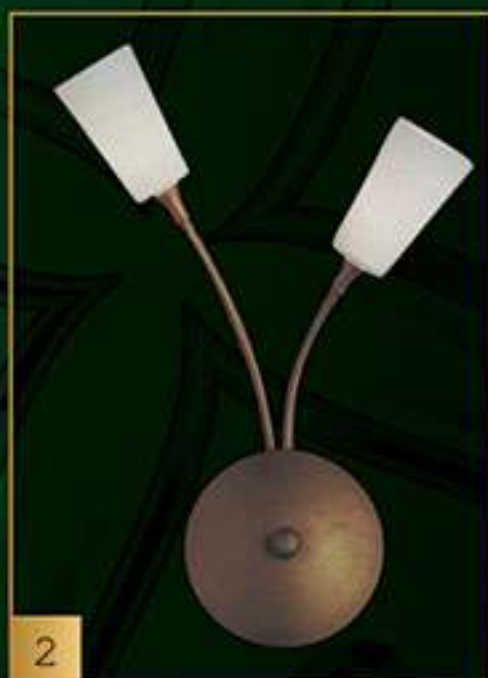

2

1

3

4

212

5

6

1

PX-0107/6
cupreous with gold
6x20W, G4, 12V
L=580mm
W=510mm
H=165mm

2

BX-0107/2
cupreous with gold
2x20W, G4, 12V
L=240mm
W=115mm
H=350mm

3

B-1018/1
cupreous with gold
1x60W, E14, 230V
L=300mm
W=140mm
H=110mm

4

BX-0109/2
gray with red
2x60W, E27, 230V
L=390mm
W=190mm
H=150mm

5

BX-0100/2
gray with red
2x60W, E14, 230 V
L=350mm
W=180mm
H=190mm

6

TX-0100/1
gray with red
1x60W, E14, 230V
L=170mm
W=160mm
H=390mm