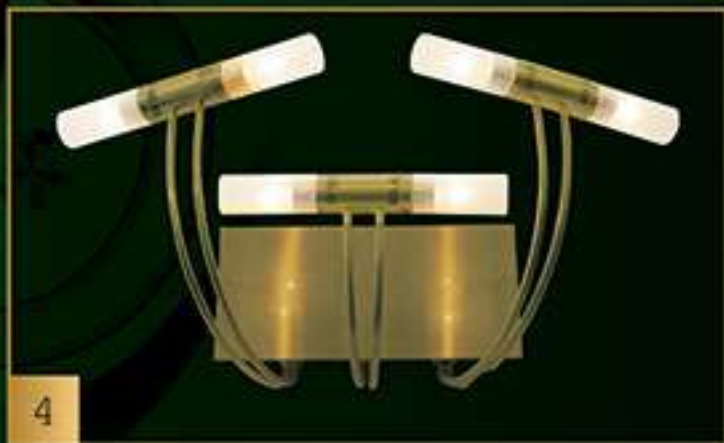

237

1

P-809/5A
satin chrome
5x60W, E14, 230V
D=600mm
H=710mm

2

P-809/3A
satin chrome
3x60W, E14, 230V
D=500mm
H=710mm

3

P-809/3A
antique brass
3x60W, E14, 230V
D=500mm
H=710mm

1