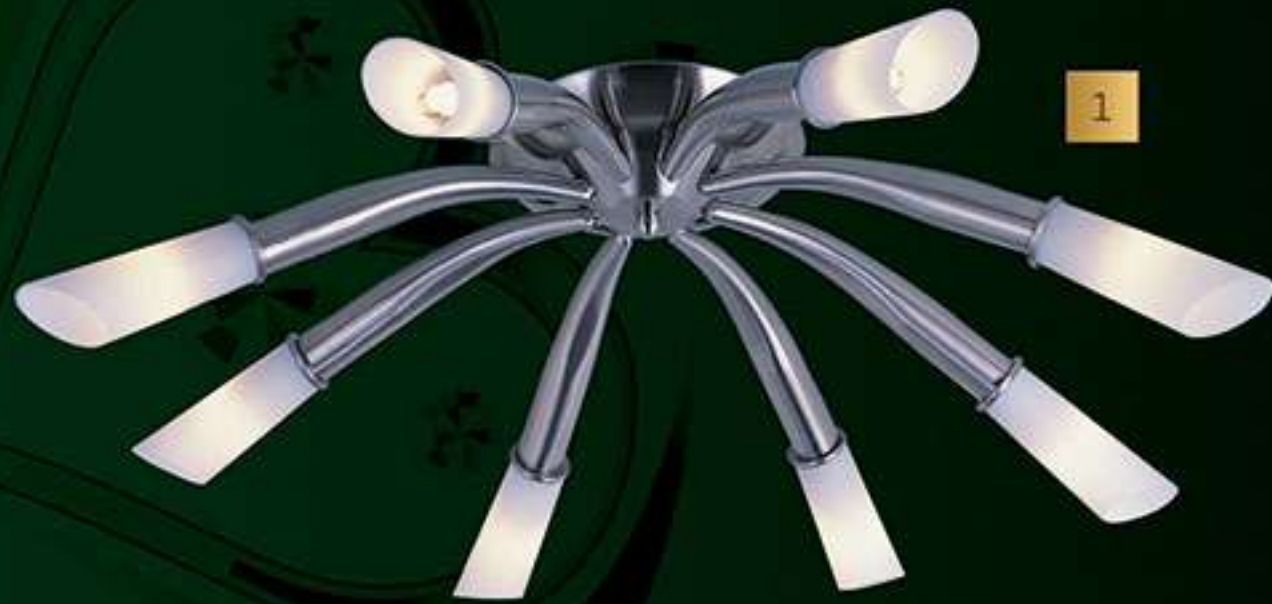

1

PX-0414/6B
satin chrome
6x40W, E14, 230V
D=670mm
H=270mm

2

BX-0414/2
satin chrome
2x40W, E14, 230V
L=395mm
W=250mm
H=160mm

3

TX-0414/1
satin chrome
1x40W, E14, 230V
L=240mm
W=150mm
H=350mm

4

FX-0414/4
satin chrome
4x40W, E14, 230V
D=480mm
H=1620mm