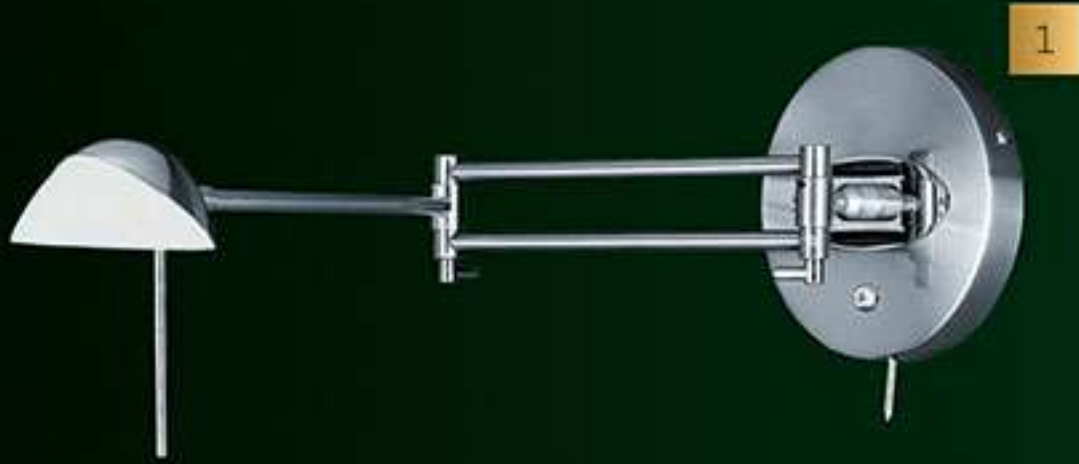

1

2

3

4

5

1

W4490NK.OM
satin chrome
1x40W, G9, 230V
D=150mm
H=90-820mm
TOUCH DIMMER

2

W4490BM.OM
satin brass
1x40W, G9, 230V
D=150mm
H=90-820mm
TOUCH DIMMER

3

W4490AB.OM
antique brass
1x40W, G9, 230V
D=150mm
H=90-820mm
TOUCH DIMMER

4

W6348AB
antique brass
TOUCH DIMMER
1x40W, G9, 230V
D=120mm
H=90-470mm
TOUCH DIMMER

5

W6348BM
satin brass
TOUCH DIMMER
1x40W, G9, 230V
D=120mm
H=90-470mm
TOUCH DIMMER