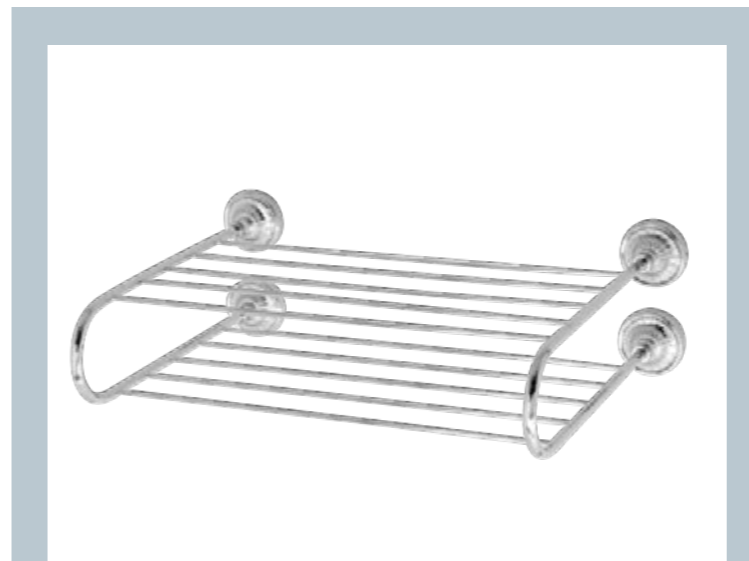

Art. BA306
H 14 cm L 45 cm Sp 32 cm