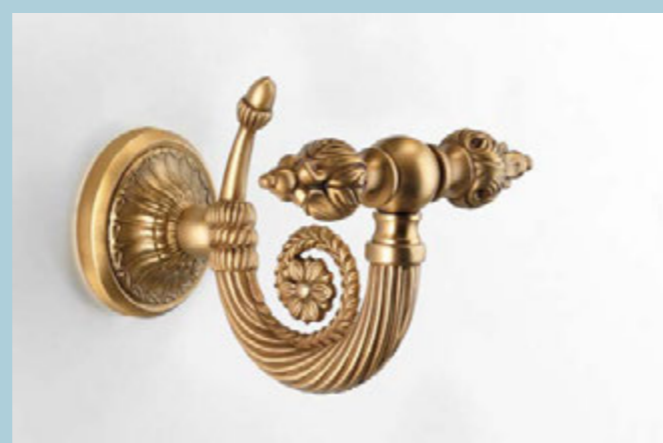

Art. BA102
H 6 cm L 55 cm Sp 8 cm

Art. BA105
H 26 cm L 45 cm Sp 7 cm

Art. BA108
H 18 cm ø 10 cm

Art. BA109
H 13 cm ø 10 cm

Art. BA106
H 107 cm L 45 cm

Art. BA101
H 6 cm L 24 cm Sp 12 cm

Art. BA104
H 6 cm L 13 cm Sp 8 cm

Art. BA103
ø 21 cm Sp 8 cm

Art. BA107
H 48 cm ø 14 cm

Set Acqua Marina

Ottone oro vecchio / Old-gold brass

Art. BA136
H 10 cm L 55 cm Sp 12 cm

Art. BA135
H 85 cm L 60x30 cm

Art. BA134
H 9 cm L 23 cm Sp 13 cm

Art. BA133
H 9 cm L 12 cm Sp 13 cm

Art. 1578
H 32 cm Pø 14 cm
Sp 13 cm
1 x E14 x 40W

Art. BA290
Mirror
H 100x80 cm

Art. BA131
ø 21 cm Sp 13 cm

Art. BA128
H 48 cm ø 14 cm

Set Smeraldo

Ottone oro vecchio / Old-gold brass