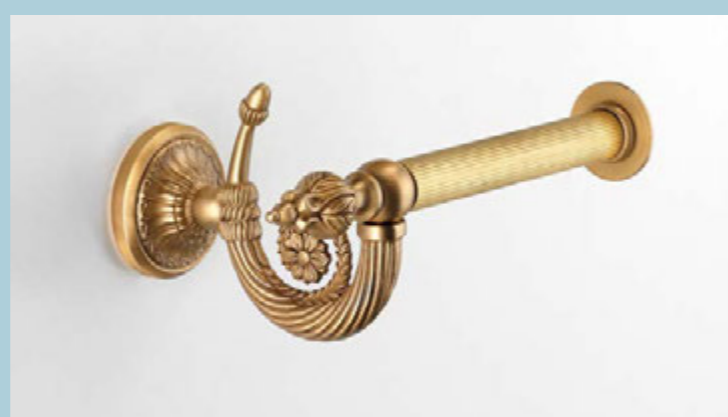

Art. BA102
H 6 cm L 55 cm Sp 8 cm

Art. BA105
H 26 cm L 45 cm Sp 7 cm

Art. BA108
H 18 cm ø 10 cm

Art. BA109
H 13 cm ø 10 cm

Art. BA106
H 107 cm L 45 cm

Art. BA101
H 6 cm L 24 cm Sp 12 cm

Art. BA104
H 6 cm L 13 cm Sp 8 cm

Art. BA103
ø 21 cm Sp 8 cm

Art. BA107
H 48 cm ø 14 cm

Set Acqua Marina

Ottone oro vecchio / Old-gold brass

Art. BA136
H 10 cm L 55 cm Sp 12 cm

Art. BA135
H 85 cm L 60x30 cm

Art. BA134
H 9 cm L 23 cm Sp 13 cm