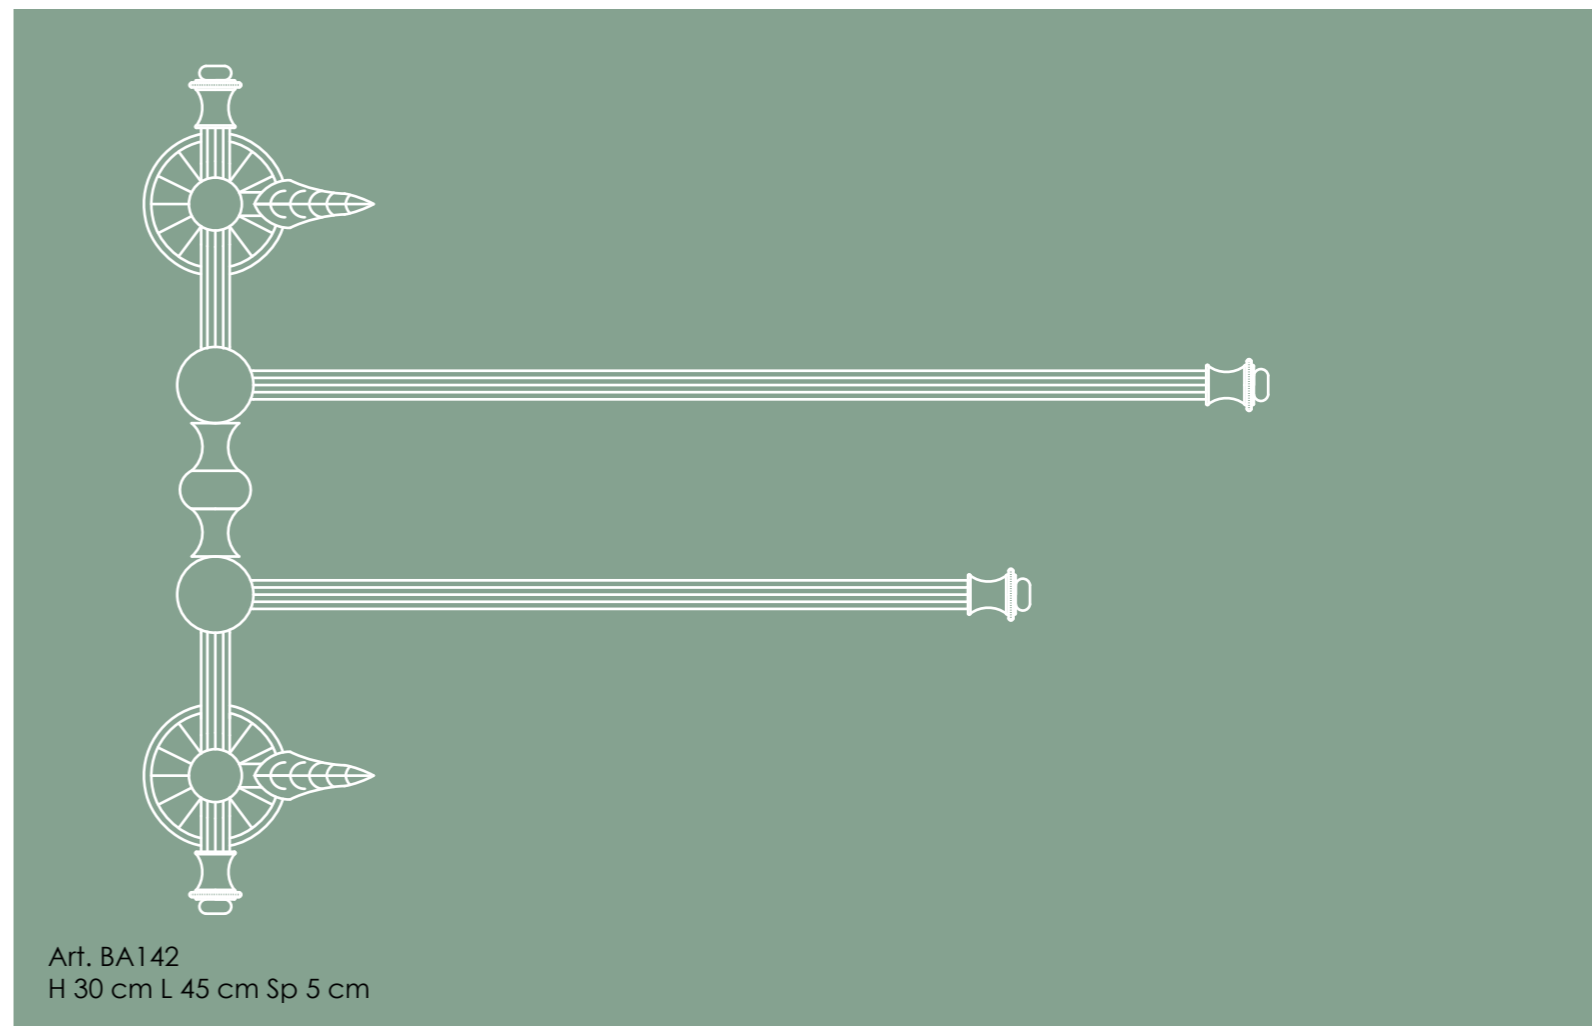

Art. BA133
H 9 cm L 12 cm Sp 13 cm

Art. 1578
H 32 cm Pø 14 cm
Sp 13 cm
1 x E14 x 40W

Art. BA290
Mirror
H 100x80 cm

Art. BA131
ø 21 cm Sp 13 cm

Art. BA128
H 48 cm ø 14 cm

Set Smeraldo

Ottone oro vecchio / Old-gold brass