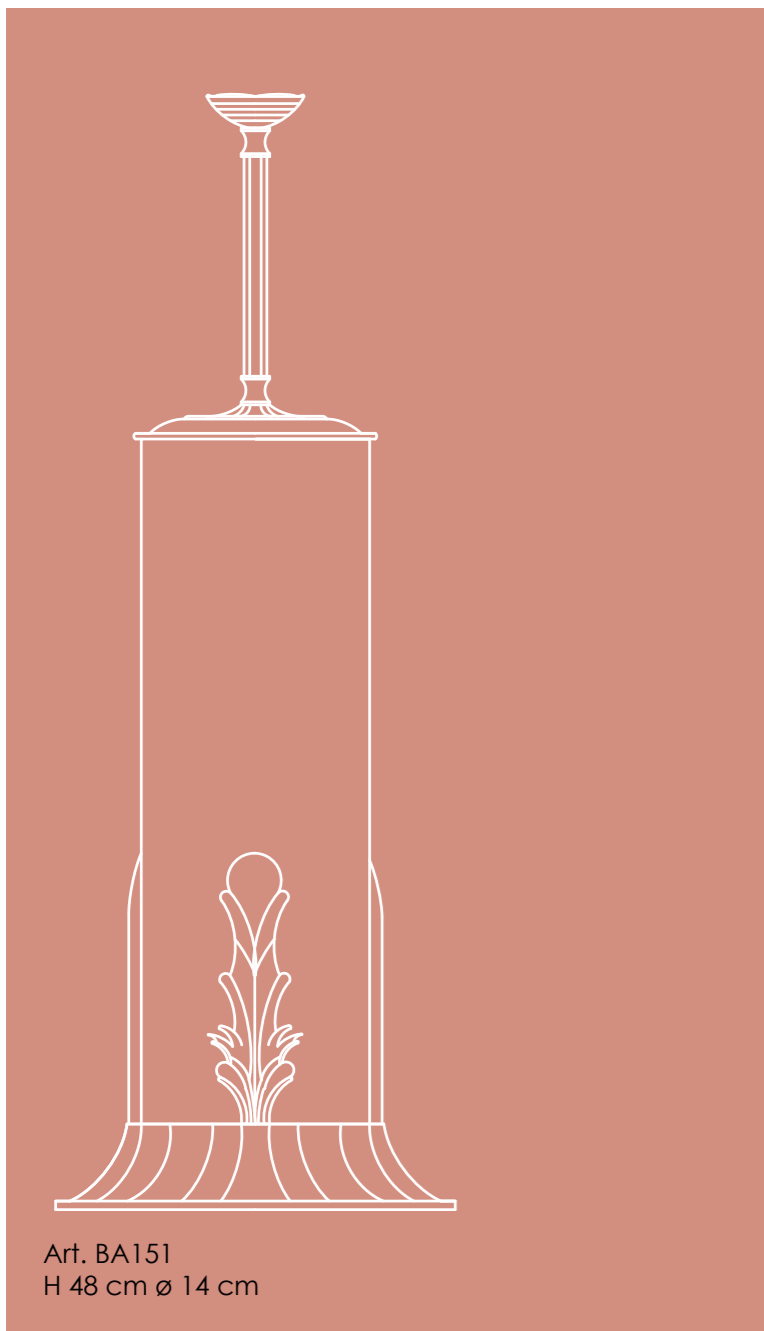

Art. BA151
H 48 cm ø 14 cm