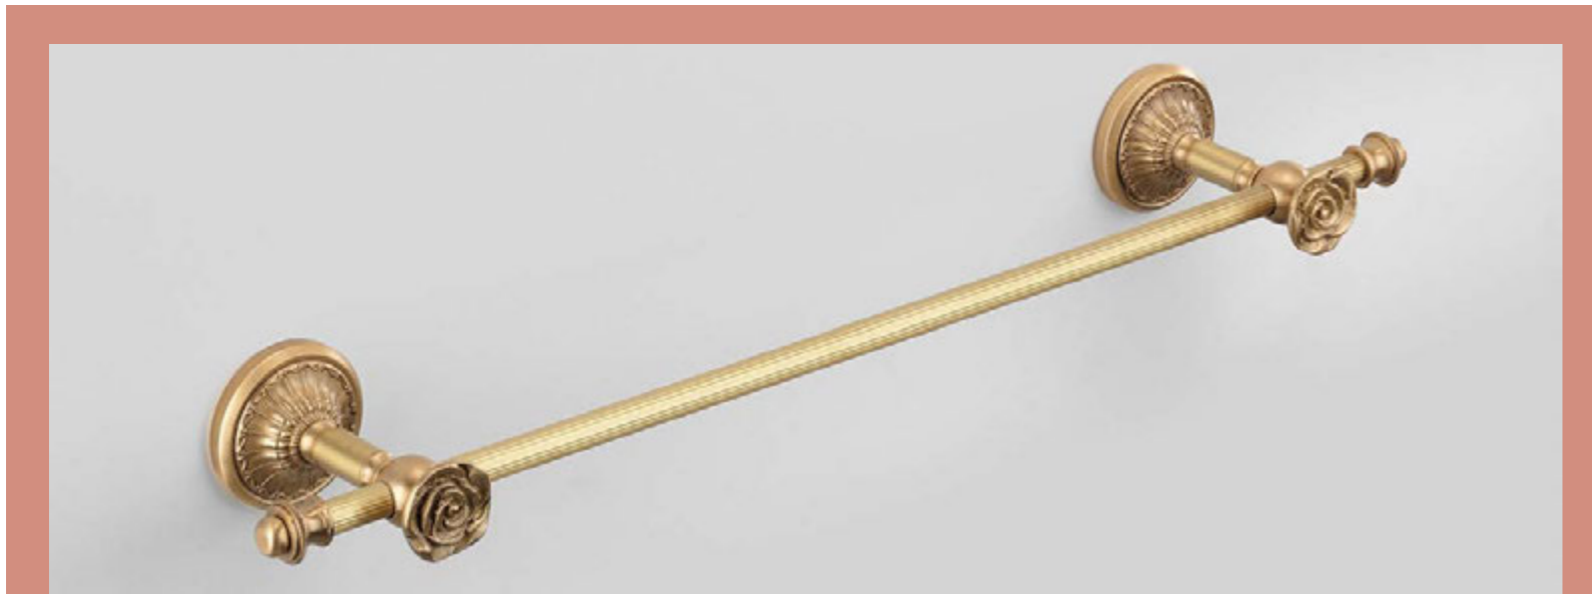

Set Rubino

Ottone oro vecchio con elemento in fusione smaltato / Old-gold brass with roses on fusion's brass glazed

Art. BA145
H 6 cm L 50 cm Sp 11 cm