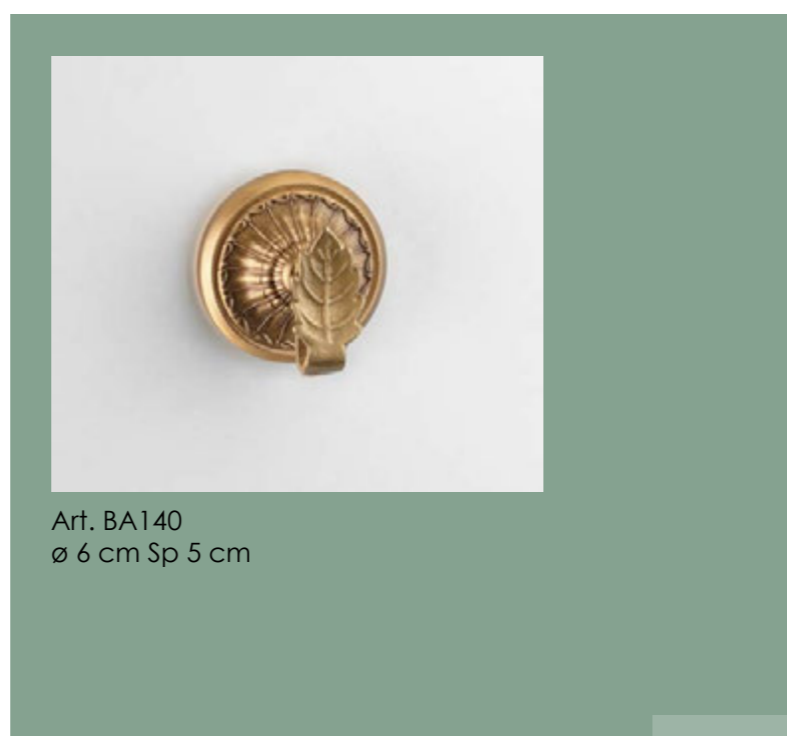

Art. BA133
H 9 cm L 12 cm Sp 13 cm

Art. 1578
H 32 cm Pø 14 cm
Sp 13 cm
1 x E14 x 40W

Art. BA290
Mirror
H 100x80 cm

Art. BA131
ø 21 cm Sp 13 cm

Art. BA128
H 48 cm ø 14 cm

Set Smeraldo

Ottone oro vecchio / Old-gold brass