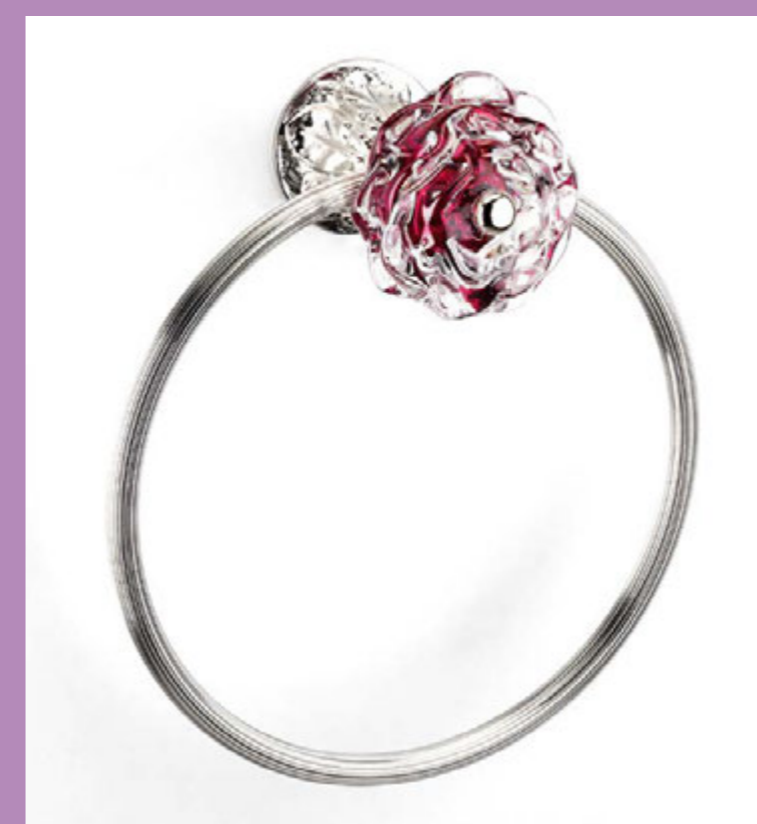

Art. BA126
H 24 cm ø 21 cm Sp 13 cm