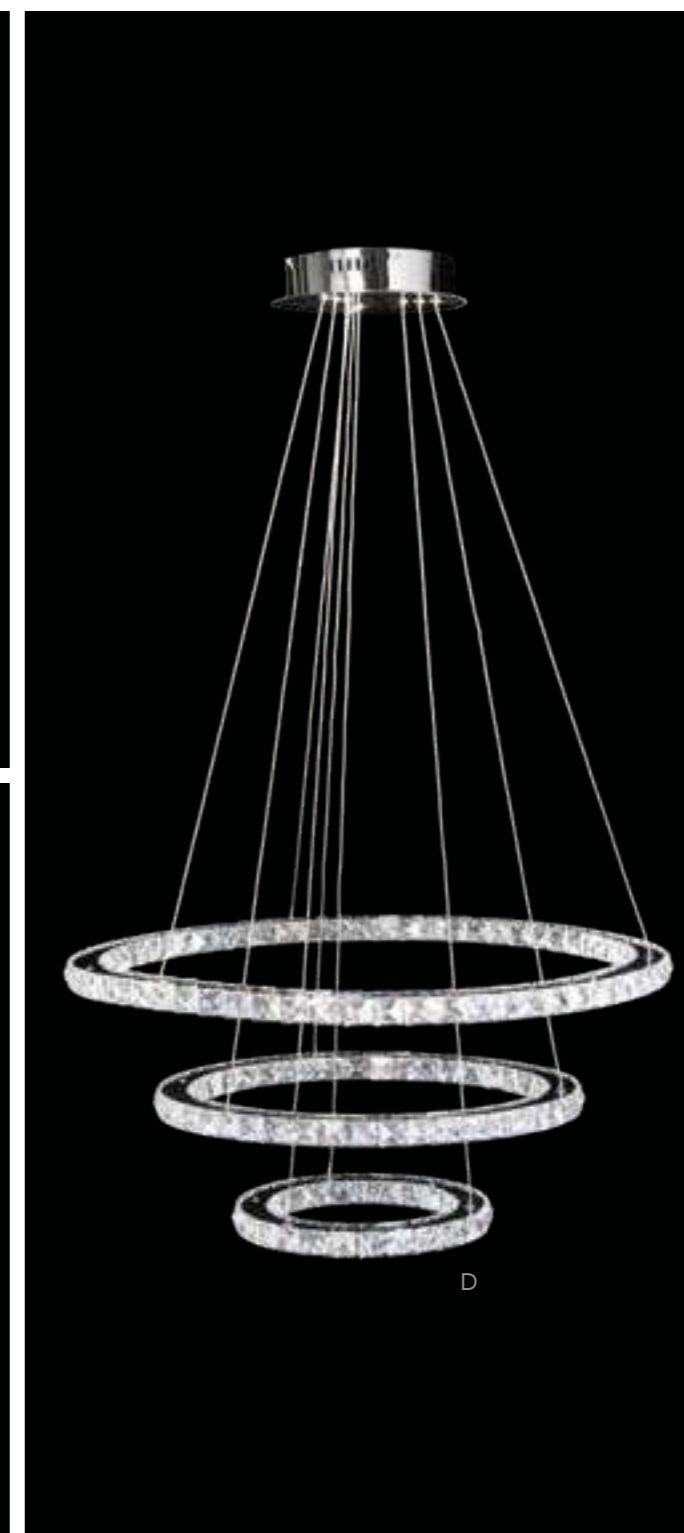

A | 498012003 ∅ 184*0.5W LED ∅ 80 cm ↓ 170 cm ≡ 160 cm	B | 498021101 ∅ 8*0.5W LED ← 8 cm ↗ 15 cm ↓ 27 cm	C | 498011501 ∅ 64*0.5W LED ∅ 60 cm ↓ 160 cm ≡ 145 cm	D | 498011903 ∅ 144*0.5W LED ∅ 70 cm ↓ 155 cm ≡ 145 cm