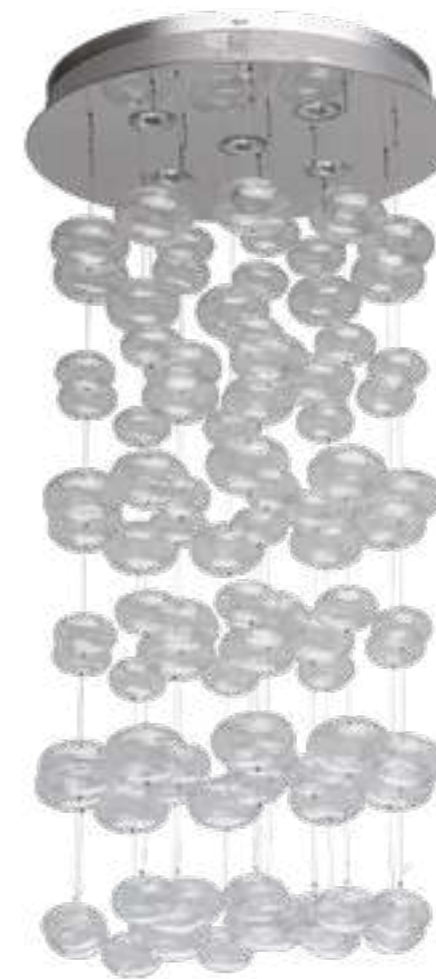

B

A	360014116	B	464011605
	Ø 16*2.5W G4		Ø 5*35W G10
	Ø 96 cm		Ø 45 cm
	↓ 32 cm		↓ 77 cm
	↕ 0 cm		↕ 0 cm
	LED