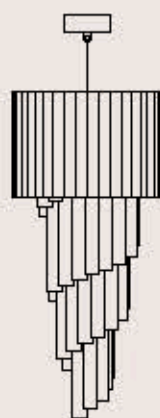

sospensioni _ suspensions

opera
182_183

704/40

ITALAMP Studio

: Lampada a sospensione composta da una spirale di triedri in vetro, struttura in metallo con finitura cromo. Disponibile in varianti dimensionali e cromatiche.

: Pendant made of glass trihedrons with metal in chrome finish. Available in different dimensions and colours.