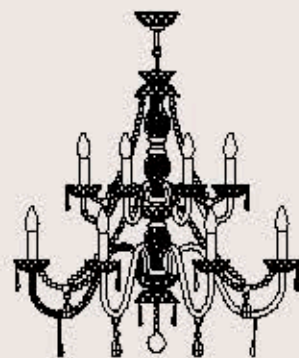

15/10+5

ITALAMP Studio

: Lampada a sospensione in cristallo intagliato, struttura in metallo con finitura cromo, pendagliera in Swarovski Elements. Disponibile in varianti dimensionali e cromatiche.

: Chandelier in carved crystal, metal with chrome finish, Swarovski Elements pendants. Available in different dimensions and colours.

dimensioni _ dimensions
ø 75 h. 73 _ ø 30" h. 29"

lampadine _ bulbs
15 - E14 _ 15 - E12