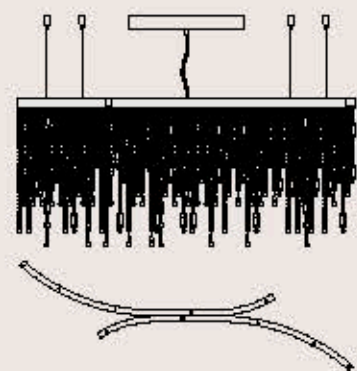

sospensioni _ suspensions

WHY 2305/S

R. Vitadello - S. Traverso

: Lampada a sospensione in metallo con finitura cromo e cromo spazzolato e file di Swarovski Elements. Disponibile in varianti dimensionali.

: Chandelier in metal with polished chrome and brushed chrome finish and chains of Swarovski Elements pendants. Available in different dimensions.

dimensioni _ dimensions
L 200x40 h. 70 _ W 78"x16" h. 28"

lampadine _ bulbs
16w - Led - 1760Lumen

3000K standard, alternative disponibili a richiesta.
3000K standard, other options available on request.