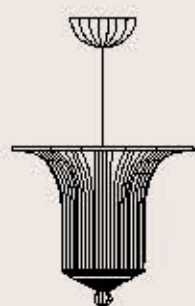

sospensioni _ suspensions

667/50

R. Vitadello

: Lampada a sospensione con foglie in vetro acidato e struttura in metallo con finitura nichel. Disponibile in varianti dimensionali e cromatiche.

: Pendant with satin glass leaves and metal with nickel finish. Available in different dimensions and colours.