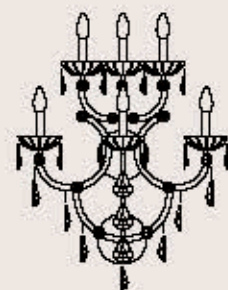

ITALAMP Studio

: Lampada a parete in stile Mariateresa in vetro e metallo con finitura oro. Pendagliera in cristallo. Disponibile in varianti dimensionali e cromatiche.

: Wall lamp Mariateresa style, in glass and metal with gold finish and crystal pendants. Available in different dimensions and colours.