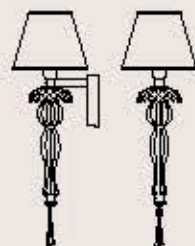

parete _wdl

VOGUE 349/API

ITALAMP Studio

: Lampada a parete in cristallo intagliato e vetro rigato, struttura in metallo con finitura nichel, diffusore in tessuto nero e pendagliera Swarovski Elements. Disponibile in varianti cromatiche.

: Wall lamp in carved crystal and glass, metal with nickel finish, black fabric shade and Swarovski Elements pendants. Available in different colours.