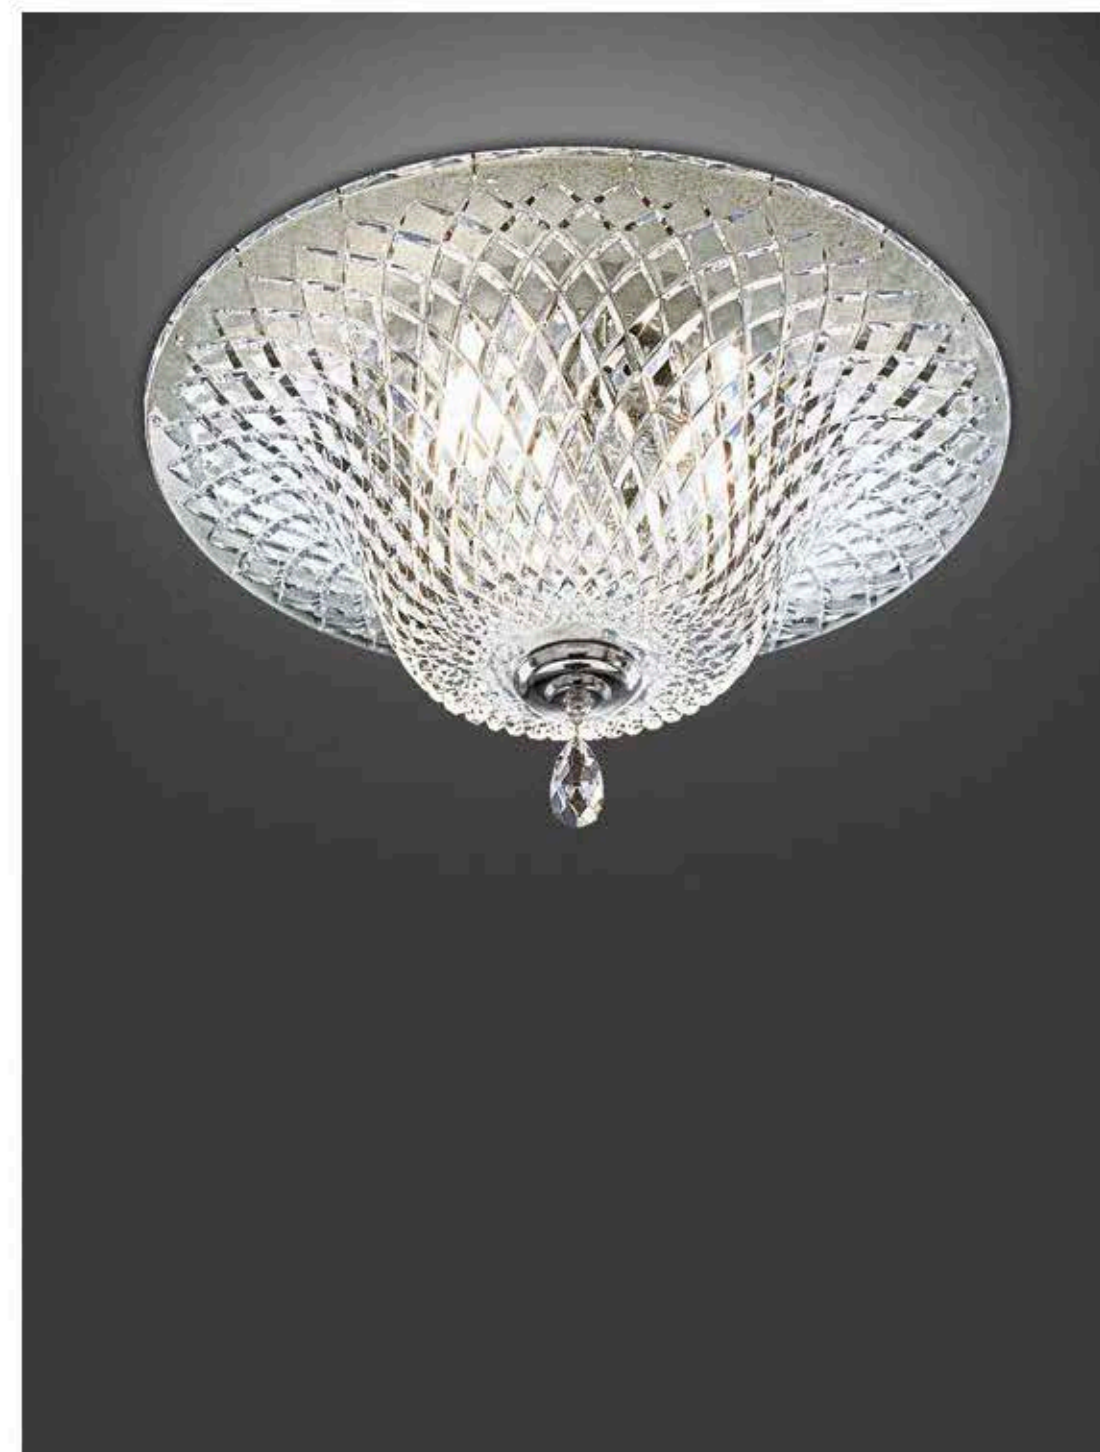

: Ceiling lamp with chrome metal finish and transparent and black carved crystal diffuser, Swarovski Elements pendant. Available in different colours.

dimensioni _ dimensions
ø 46 h. 20 _ ø 19" h. 8"

lampadine _ bulbs
3 - E14 _ 3 - E12