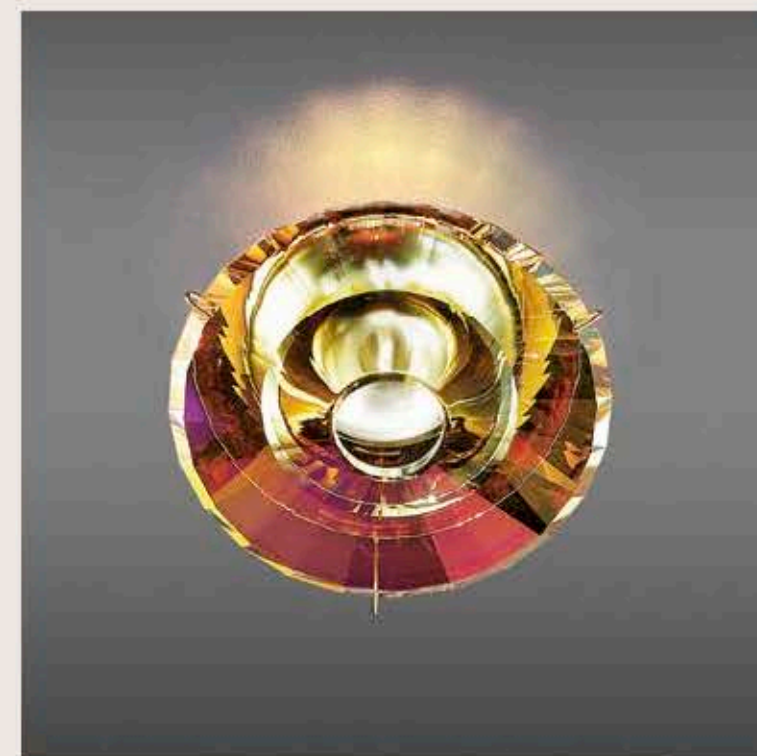

dimensioni _dimensions
ø 12 h. 4+11 _ø 5" h. 2+4"
Foro ø 6 _Hole ø 2"

lampadine _bulbs
1 - E14 - R50