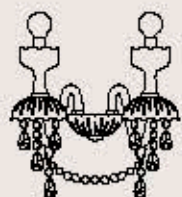

parete _wdl

opera

232_233

SABIK 238/AP2

ITALAMP Studio

: Lampada a parete in cristallo intagliato e vetro
ambra, struttura in metallo con finitura oro, penda-
glieria Swarovski Elements. Disponibile in varianti
dimensionali e cromatiche.

: Wall lamp in amber carved crystal
and glass, metal with gold finish, Swarovski
Elements pendants. Available in different
dimensions and colours.