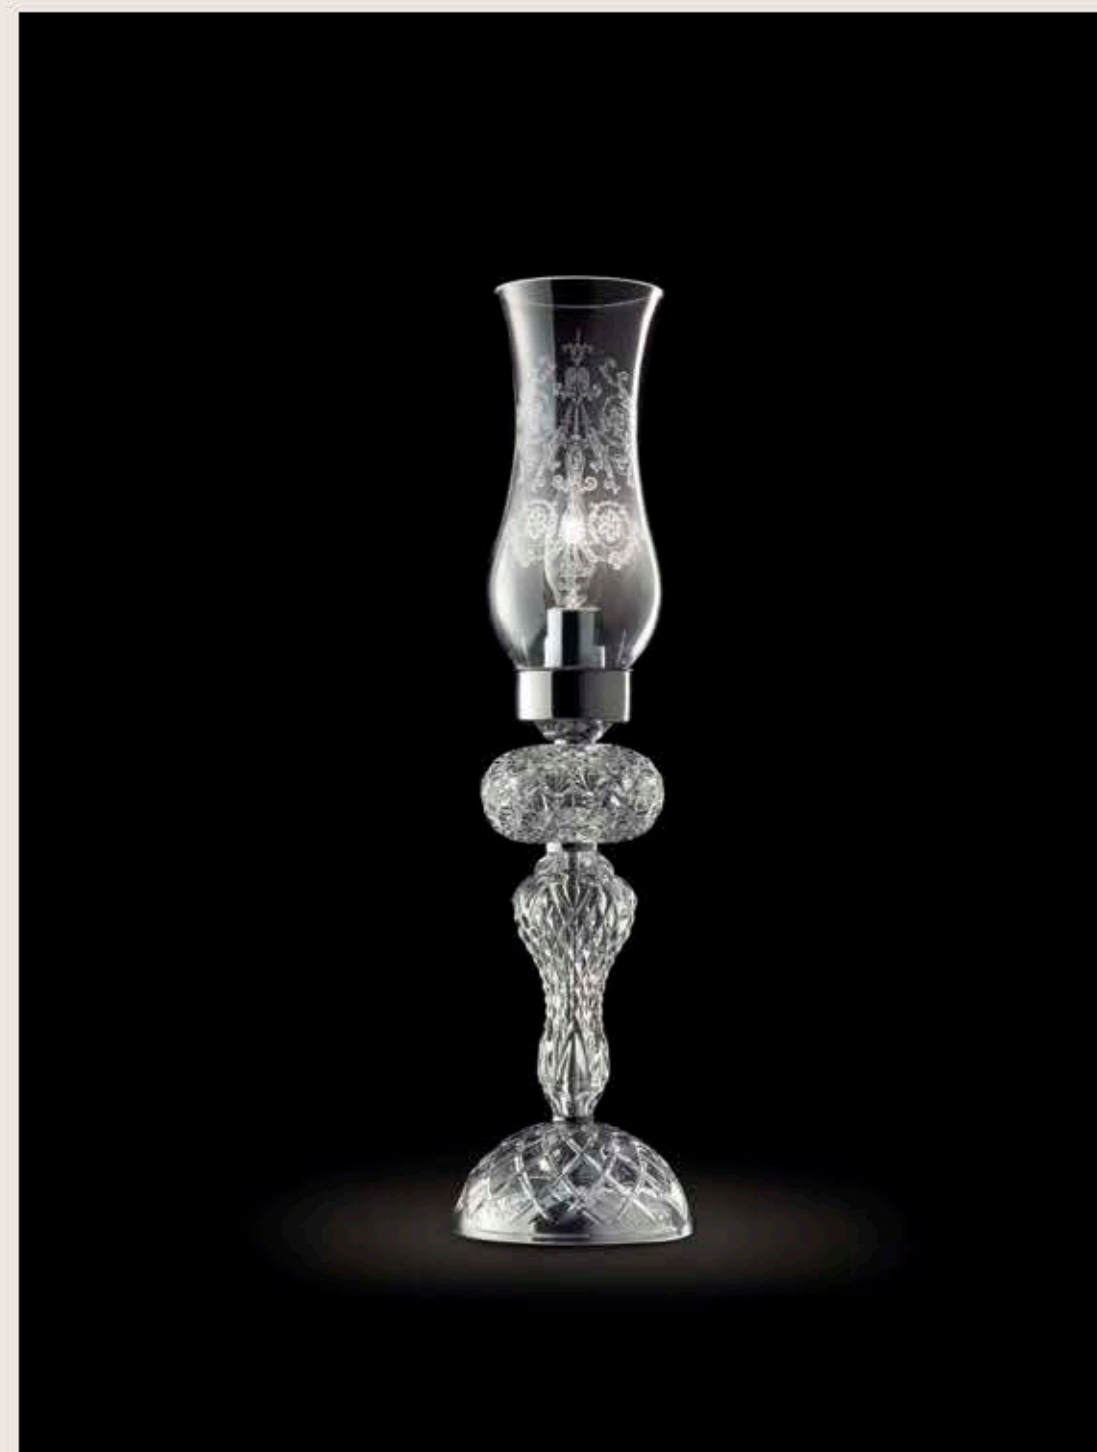

: Table lamp in carved crystal with glass diffuser, metal detail with chrome finish.

dimensioni _ dimensions
ø 12 h. 42 _ ø 6" h. 17"

lampadine _ bulbs
1 - E14 _ 1 - E12

correlati _ related
p. 443, 139, 245