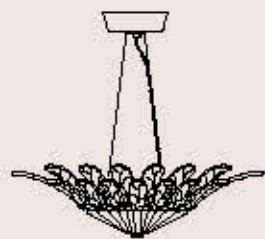

73/70 - 3C
R. Vitadello

: Lampada a sospensione con foglie in vetro graniglia, struttura in metallo con finitura oro. Disponibile in varianti dimensionali e cromatiche.

: Pendant in "graniglia" glass leaves, metal with gold finish. Available in different dimensions and colours.