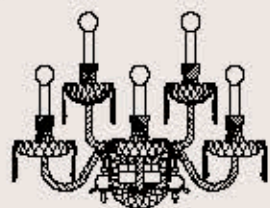

parete _wdl

opera

228_229

DOGMA 283/AP5

ITALAMP Studio

: Lampada a parete in cristallo intagliato e vetro, struttura in metallo con finitura cromo, pendagliera Swarovski Elements e dettagli floreali in vetro. Disponibile in varianti dimensionali e cromatiche.

: Wall lamp in carved crystal and glass, metal with chrome finish, Swarovski Elements pendants and decorative glass flowers. Available in different dimensions and colours.

dimensioni _dimensions

L 54 sp. 38 h. 47 _W 22" d. 15" h. 19"

lampadine _bulbs

5 - E14 _5 - E12

A++>E

correlati _related
p. 445, 105, 107