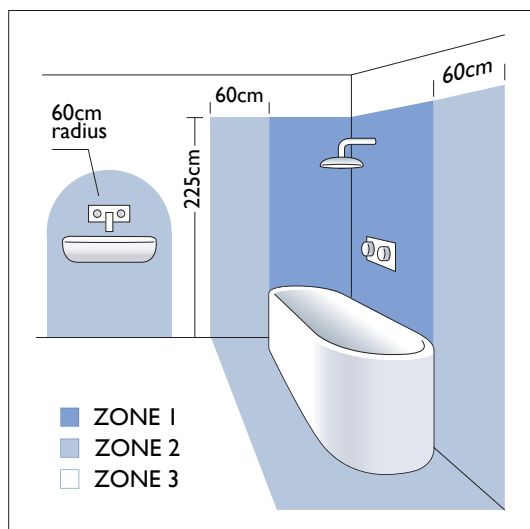

GB

Zone 1:

Light fittings in this zone must be spray-proof. Look for an IP number of IP45 (or IPX5) or higher.

Zone 2:

Light fittings in Zone 2 must be splash-proof. Look for an IP number of IP44 (or IPX4) or higher.