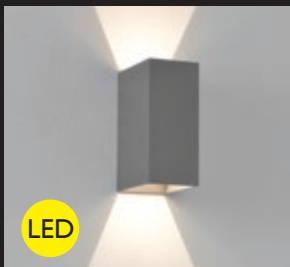

LED

RIB / BRICK

ARTA OVAL

ARTA 150 ROUND

ARTA 275 ROUND

ARTA 210 SQUARE

LED

OSLO SINGLE