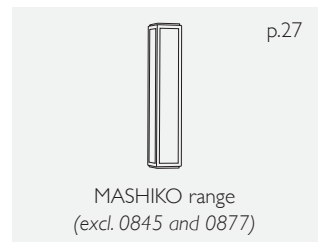

2 x  included / inclus / inklusive / incluso

MONZA PLUS 400 + MIRROR MOUNTING KIT 2

PALERMO 900 + MIRROR MOUNTING KIT 2

WALL

ROMA (0343)

ROMA SWITCHED (0434)

ROMA (0817)

ROMA