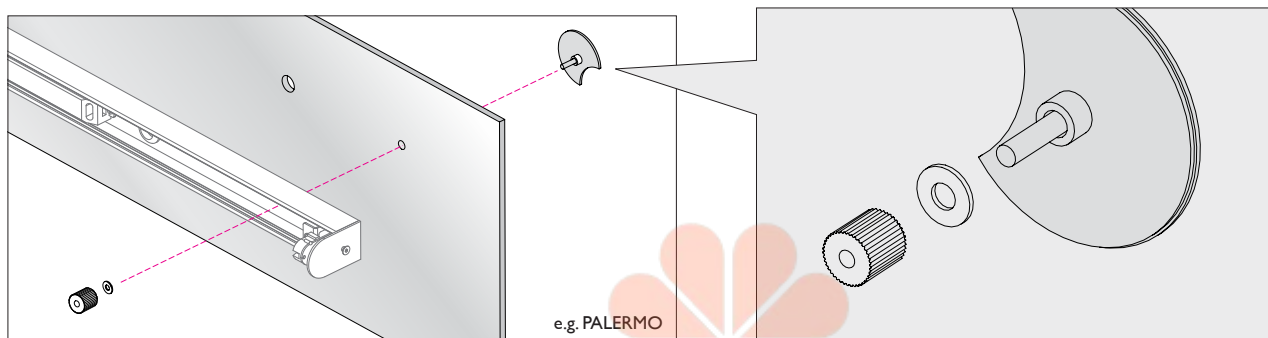

MONZA PLUS 400 + MIRROR MOUNTING KIT 2