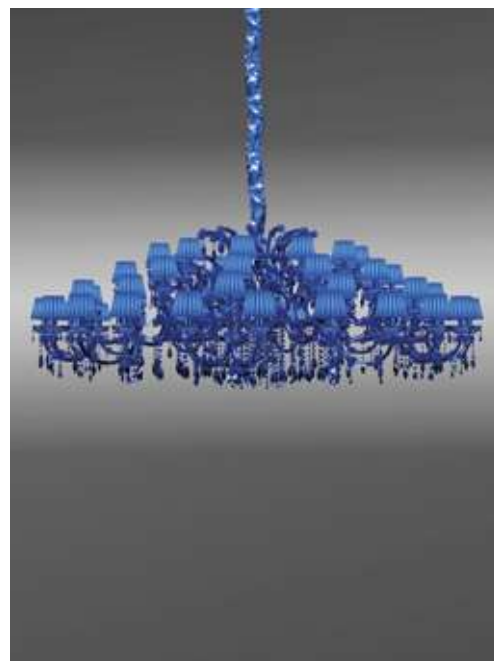

CG COLOURED GLASS

Lighting system —
Traditional E14
lightbulbs (*not included*)
Frame —
Painted metal covered
with painted glass
Lampshades —
Organza ORG/14/...

Pendants —
Painted glass,
available colours:
GREEN — *cod. vegr*
ORANGE — *cod. veor*
YELLOW — *cod. veye*
PURPLE — *cod. veme*
LILAC — *cod. veli*
BLUE — *cod. vebl*
RED — *cod. verd*
WHITE — *cod. vewh*
BLACK — *cod. vebk*