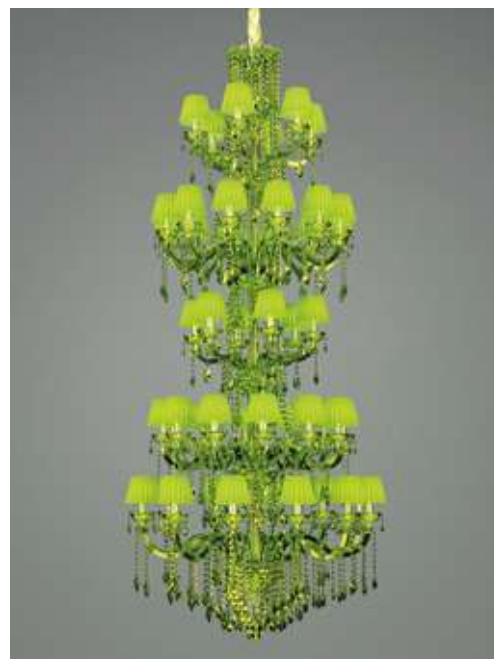

CG COLOURED GLASS

Lighting system —
Traditional E14
lightbulbs (not included)
Frame —
Painted metal covered
with painted glass
Lampshades —
Organza ORG/14/...

Pendants —
Painted glass,
available colours:
GREEN — cod. vegr
ORANGE — cod. veor
YELLOW — cod. veyl
PURPLE — cod. veme
LILAC — cod. veli
BLUE — cod. vebl
RED — cod. verd
WHITE — cod. vewh
BLACK — cod. vebk