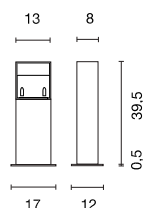

page
010-
011

Lamp [incl.]	Material	Width in cm	Height in cm	Depth in cm	Accessories/ Included	System Wattage	Wattage Lamp	Colour temperature	Luminous flux	Colour rendering	Colour	Item no.	Price
LED COB LED	Aluminium	13,0	8,0	13,2	LED driver [incl.]	8W	6W	3000K	450lm	CRI>80	white	232101	
											silver-grey	232104	
											anthracite	232105	

Indirect illumination
Premium LED

LOGS 40