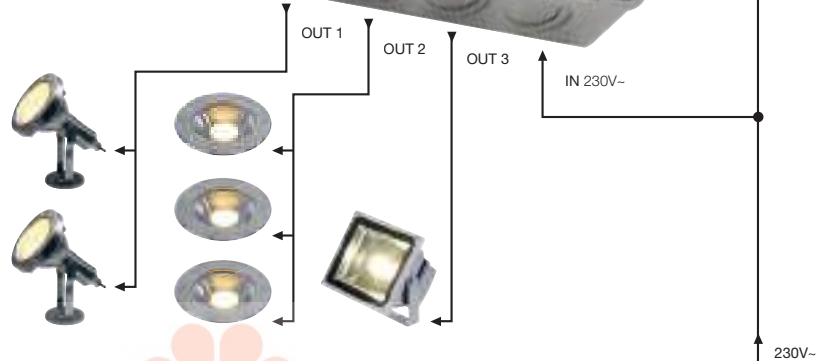

Transmitter and receiver can be combined arbitrarily,
thus offering various application options.