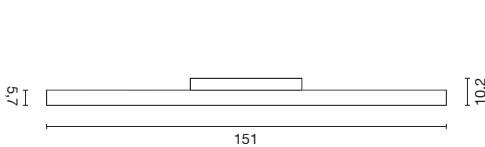

T5 Energy-saving Lamp

Socket	Ø in cm	Length in cm	Wattage	Colour temperature	Luminous flux	Colour rendering	Energy efficiency class	Energy consumption	Item no.	Price
G5	1,6	55,0	24W	3000K	1750lm	CRI 85	EEC=A	26kWh/1000h	548024	
				4000K	1950lm				548124	
		115,0	28W	3000K	2600lm		EEC=A+		548028	
				4000K	2900lm				548128	

Packaging unit: 10 pcs. [Packagings of 3 possible without extra costs. Please contact our sales department.]