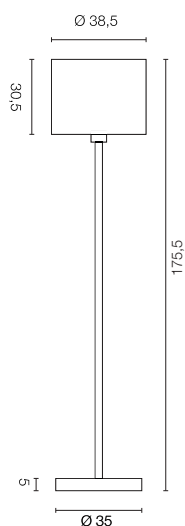

SLV
HIGH-
LIGHT

Netting weather-proof
Stainless steel
Mobile fitting

ADEGAN MANILA SL

230~

IP44

page
030-
031

Socket/ Lamp [excl.]	Lamp options [excl.]	Material	Ø in cm	Height in cm	Shade Ø in cm	Shade H in cm	Base Ø in cm	Base H in cm	Mains cable L	Accessories/ Included	Wattage Lamp	Colour	Item no.	Price
E27 / TC(...)SE up to max. Ø/H: 4,8/18 cm		Granite/ stainless steel/PE	38,5	175,5	38,5	30,5	35,0	5,0	2,5 m	Mains plug: IP-shaped [incl.]	24W max.	stainless steel/ anthracite	231395	

SYLVANIA MINILYNX E27 Energy-saving lamp

230~

Socket	Wattage	Energy consumption	Ø in cm	Length in cm	Weight in kg	Colour temperature	Luminous flux	Colour rendering	Energy efficiency class	Item no.	Price
	11W	11kWh/1000h	4,8	9,6	0,06	2700K	600lm	CRI 80	EEC=A	508730	
						4000K		CRI 80		508731	
Power consumption: 85mA											
	15W	15kWh/1000h	4,8	11,2	0,07	2700K	900lm	CRI 80	EEC=A	508740	
						4000K				508741	
Power consumption: 110mA											
	20W	20kWh/1000h	4,8	13,8	0,08	2700K	1200lm	CRI 80	EEC=A	508760	
						4000K				508761	
Power consumption: 150mA											
	23W	23kWh/1000h	4,8	15,0	0,08	2700K	1450lm	CRI 80	EEC=A	508770	
						4000K				508771	
Power consumption: 185mA