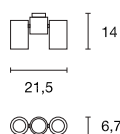

Current draw: 35mA

ENOLA_B SPOT 1

page 070-071

Socket/ Lamp [excl.]	Lamp options [excl.]	Material	Length in cm	Height in cm	Width in cm	Wattage Lamp	Colour	Item no.	Price
GU10 / ≤ 4 QPAR51 up to max. length: 8 cm		Aluminium/steel	14,0	14,0	6,7	50W max.	white	151821	
							silver-grey/black	151824	