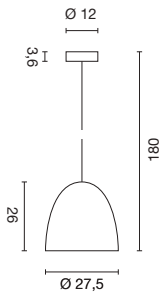

Genuine concrete
Each fitting is unique.

SOPRANA SOLID TL-1

230~

Socket/ Lamp [excl.]	Lamp options [excl.]	Material	Ø in cm	Height in cm	Shade H in cm	Basis Ø in cm	Mains cable L in m	Wattage Lamp	Accessory/ Included	Colour	Item no.	Price	
E27 up to max. length: 13 cm	QA60 TC(...)/SE / LED	concrete/ textile	28,5	35,5	18,0	18,0	1,8	40W max.	Switch on mains cable [incl.], Mains plug: Euro [incl.]	concrete grey	Shade grey-beige	155700	

page
096

Genuine concrete
Stands out with the lively structure
of the lamp corpus.
Each fitting is unique.

SOPRANA SOLID PD-2 with Reflector

230~

Socket/ Lamp [excl.]	Lamp options [excl.]	Material	Shade Ø in cm	Shade H in cm	Canopy Ø in cm	Canopy H in cm	Wattage Lamp	Colour	Item no.	Price
E27 / A60 up to max. length: 14,5 cm	QA60 TC(...)/SE / LED	Concrete	27,5	26,0	12,0	3,6	60W max.	concrete grey	155711	

page
097

PHILIPS E27 10W, Type SMD LED

220~
-240~

Socket	Wattage	Energy consumption	Ø in cm	Length in cm	Weight	Colour temperature	Luminous flux	Colour rendering	Energy efficiency class	Item no.	Price
E27	6W	6kWh/1000h	5,6	10,3	0,08	2700K	470lm	CRI 80	EEC=A+	560160	
	10W	10kWh/1000h	6	11	0,14		806lm			560161	

Current draw: 40 / 70 mA.

Genuine concrete
Stands out with the lively structure
of the lamp corpus.
Each fitting is unique.

SOPRANA SOLID PD-1

230~

Socket/ Lamp [excl.]	Lamp options [excl.]	Material	Shade Ø in cm	Shade H in cm	Canopy Ø in cm	Canopy H in cm	Wattage Lamp	Colour	Item no.	Price
E14 / C35 up to max. length: 13 cm	QC35/ TC(...)/SE / LED	concrete	15,0	18,5	10,0	2,5	25W max.	concrete grey	155710	

page
097

PHILIPS COREPRO LED CANDLE E14, 3W, Type COB LED

220~
-240~

7 pcs.