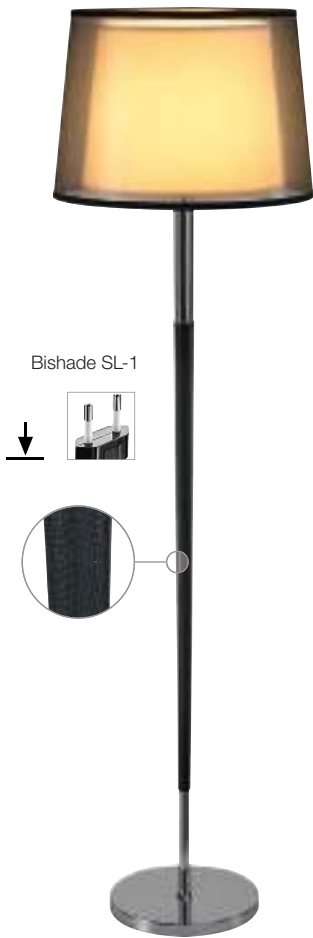

Bishade consists of two lamp shades, of which the outer one is transparent and the inner one white.

Version	Colour	Item no.	Price
Bishade PD-1 E27 / TC(,.)SE [excl.]	outside black transparent/ inside white	155650	
Bishade TL-1 E27 / A60 [excl.]		155651	
Bishade SL-1 E27 / A60 [excl.]		155652	

EEC= A+A+

EEC= E+A+

EEC= E+A+

BISHADE Range

Recommended lamp [excl.]	Wattage	Item no.	Price
PHILIPS E27, SMD LED 2700K, EEC=A+	10W	560161	

[Please find detailed technical data on page 173.]