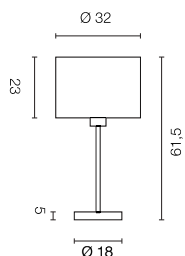

SLV
HIGH-
LIGHT

Netting weather-proof
Stainless steel
Mobile fitting

ADEGAN MANILA TL

230~

IP44

page
030-
031

Socket/ Lamp [excl.]	Lamp options [excl.]	Material	Ø in cm	Height in cm	Shade Ø in cm	Shade H in cm	Base Ø in cm	Base H in cm	Mains cable L	Accessories/ Included	Wattage Lamp	Colour	Item no.	Price
E27 / TC(...)SE up to max. Ø/H: 4,8/18 cm		graniet/stainless steel/PE	32,0	61,5	32,0	23,0	18,0	3,0	2,5 m	Mains plug: IP-shaped [incl.]	24W max.	stainless steel/ anthracite	231385