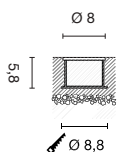

page 040

Lamp [incl.]	Material	Width in cm	Height in cm	Depth in cm	Mains cable L	Accessories/ Included	System Wattage	Wattage Lamp	Colour temperature	Luminous flux	Colour rendering	Colour	Item no.	Price
LED COB LED	Aluminium/ glass	28,5	23,5	17,3	2 m	LED driver [incl.] Mains plug: IP safety plug [incl.]	56W	50W	5700K	5100lm	CRI 70	silver-grey	231121	
									3000K	4500lm			231122	

Note: We recommend floor-mounting the fitting with two earth spikes.

DASAR® FLAT LED 230V