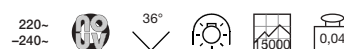

PHILIPS COREPRO LED GU10, 4,5W, Type SMD LED

Socket	Wattage	Energy consumption	Ø in cm	Length in cm	Colour temperature	Luminosity	Luminous flux	Colour rendering	Energy efficiency class	Item no.	Price
GU10	4,5W	5kWh/1000h	5,0	5,4	2700K	560cd	345lm	CRI 80	EEC=A+	560182	

Current draw: 39mA