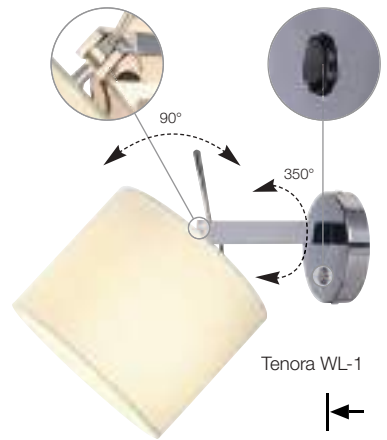

Tenora WL-1

Ideal for installation as a reading light
Arm element is individually adjustable
Switch [incl.]