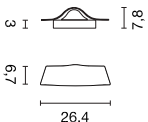

SLV
HIGH-
LIGHT

NEW

Dimmable
Premium COB LED

WAVE WALL