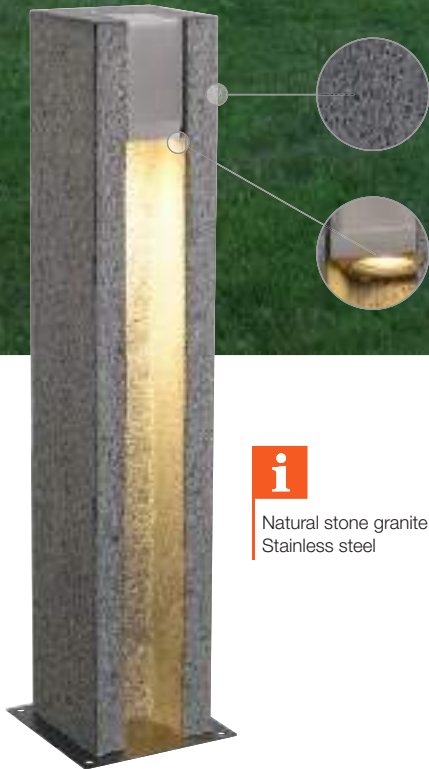

SLV
HIGH-
LIGHT

Natural stone granite
Stainless steel

EEC=
A-A++

Version	Colour	Item no.	Price
Arrock Slot GU10 GU10 / GU10 51 mm [excl.]	salt & pepper	231440	

	Recommended lamp [excl.]	Wattage	Item no.	Price
	PHILIPS GU10, LEDspot 3000K, EEC=A+	4W	560084	

Recommended lamp [excl.]	Material	Item no.	Price
Earth spike for Arrock Slot GU10	steel galvanized	231235	
Connection box IP68 for Arrock Slot GU10	plastics	228730	

ARROCK SLOT GU10

[Please find detailed technical data on page 048.]