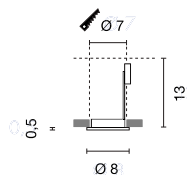

DOLIX OUT GU10 ROUND Clip Springs – High-Voltage