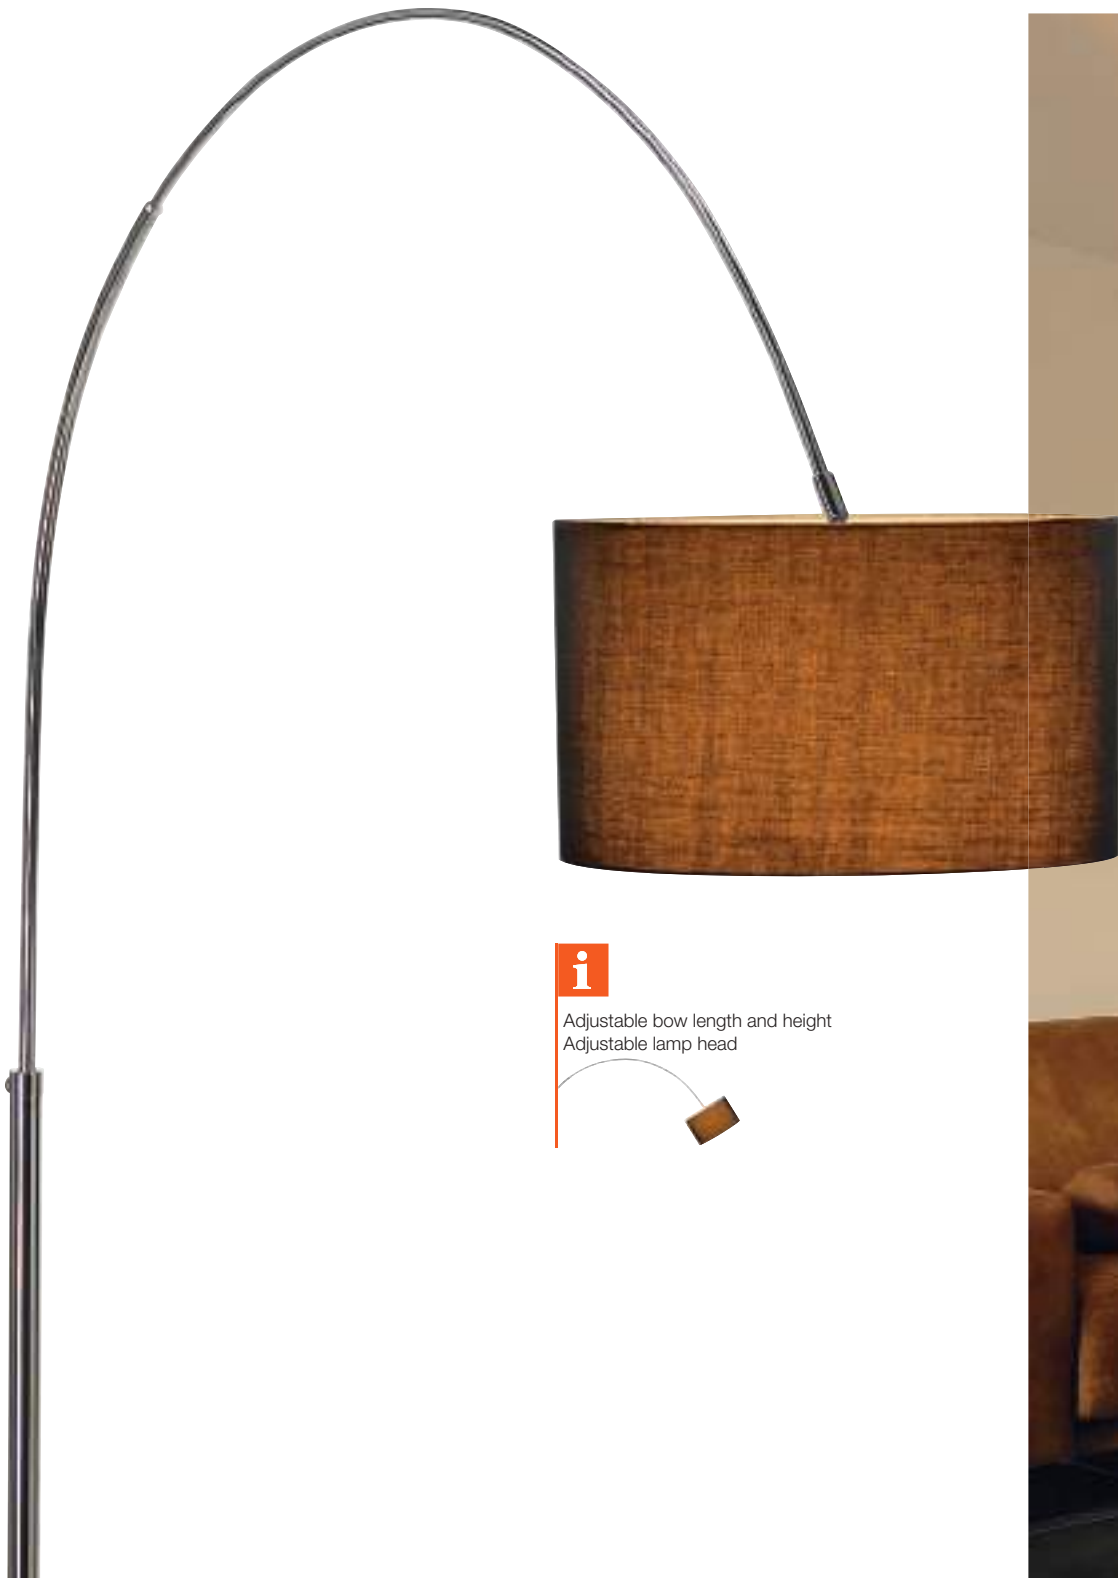

Adjustable bow length and height
Adjustable lamp head

SOPRANA BOW SL-1

Version	Colour	Item no.	Price
Soprana Bow SL-1 E27 / A60 [excl.]	Shade black	155720	
	Shade white	155723	

Recommended Lamp [excl.]	Wattage	Item no.	Price
PHILIPS E27, SMD LED 2700K, EEC=A+	10W	560161	

[Please find detailed technical data on page 115.]