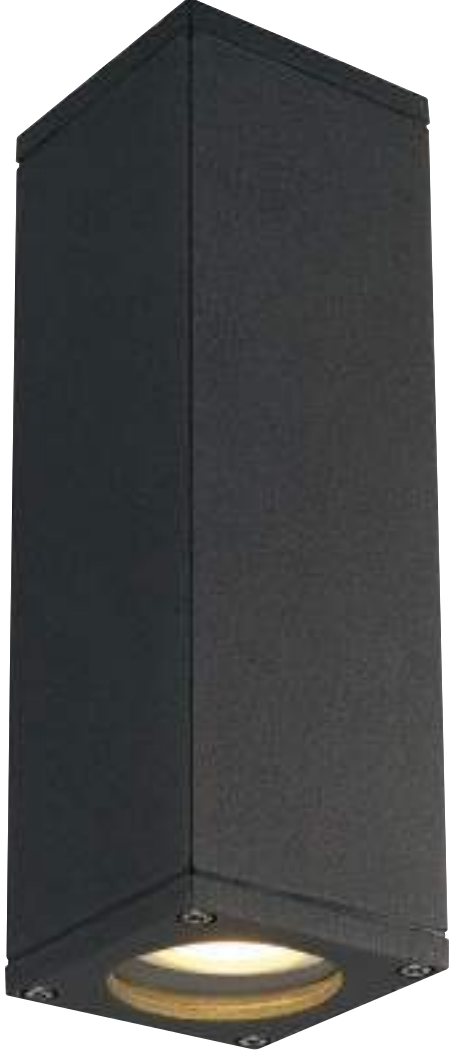

THEO UP-DOWN OUT

Version	Colour	Item no.	Price
Theo Up-Down Out GU10 / <math>\leq</math> QPAR51 [excl.]	white	229531	
	silver-grey	229532	
	anthracite	229535	
	alu brushed	229536	

	Recommended lamp [excl.]	Wattage	Item no.	Price
	GU10, SMD LED 2700K, EEC=A+	4,3W	551252	

[Please find detailed technical data on page 050.]