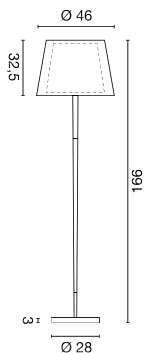

Bishade consists of two lamp shades, of which the outer one is transparent and the inner one white.

[Detail 155651]

BISHADE SL-1

Socket/ Lamp [excl.]	Lamp options [excl.]	Material	Ø in cm	Height in cm	Shade H in cm	Base Ø in cm	Base H in cm	Supply line L	Wattage Lamp	Accessories/ Included	Colour	Item no.	Price
E27 / A60 up to max. L: 22 cm	QA60 / TC(...)SE / LED	textile/PS/steel/ artificial leather	46,0	166,0	32,5	28,0	3,0	2 m	40W max.	Switch on supply line [incl.], Mains plug: Euro [incl.]	Shade outside black transparent/ inside white	155652	

page
066-
067

PHILIPS COREPRO LED E27 10W, Type SMD LED, dimmable

Socket	Wattage	Energy consumption	Ø in cm	Length in cm	Colour temperature	Luminous flux	Colour rendering	Energy efficiency class	Item no.	Price
E27	10W	10kWh/1000h	6	11	2700K	806lm	CRI 80	EEC=A+	560161	

Current draw: 70mA.

PHILIPS E27 Energy-saving Lamp

Socket	Wattage	Energy consumption	Ø in cm	Length in cm	Weight in kg	Colour temperature	Luminous flux	Colour rendering	Energy efficiency class	Item no.	Price
E27	12W	12kWh/1000h	4,75	9,4	0,05	2700K	741lm	CRI 82	EEC=A	509002	
	15W	15kWh/1000h	5,15	10,75			970lm			509012	
	23W	23kWh/1000h	6,15	11,85			1570lm			509022	

Current draw: 90 / 110 / 170 mA