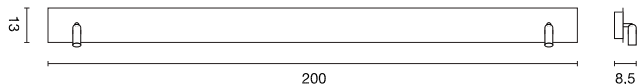

SLV
HIGH-LIGHT

NEW

Reading light in current trend colours –
matches every style
Switch [incl.]
Premium LED

NAPIA

220~
-240~
350mA

2 Modul
each 1 PowerLED

350°

90°

Spot
32°

Uplight
120°

0,52

page
168

Lamp [incl.]	Material	Width in cm	Height in cm	Depth in cm	Accessories/ Included	System Wattage	Colour temperature	Luminous flux	Colour rendering	Colour	Item no.	Price
PowerLED	aluminium	13,0	13,0	8,6	LED driver [incl.], Switch [incl.]	3,8W	3000K	Spot: 95lm Uplight: 82lm	CRI 80	black	155100	
										white	155101	
										champagne	155103	
										alu brushed/anodised	155104	
										green	155105	
										red	155106	

Note: Light sources can be switched separately.

SLV
HIGH-LIGHT

NEW

Direct and indirect illumination
Switch [incl.]
Light sources on left and right can be switched separately
Premium LED

NAPIA TWIN

220~
-240~

LED
3 Modul

83000

350°

90°

Spot
32°

Uplight
120°

4,93

page
169

Lamp [incl.]	Material	Width in cm	Height in cm	Depth in cm	Accessories/ Included	System Wattage	Colour temperature	Luminous flux	Colour rendering	Colour	Item no.	Price
Spots: LED PowerLED Uplight: LED SMD LED	aluminium	200,0	13,0	8,6	LED driver [incl.], Switch [incl.]	16,6W	3000K	per Spot: 95lm Uplight: 470lm	CRI 80	alu brushed/anodised	155114	

Note: Light sources can be switched separately.