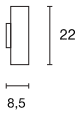

Ø 6,7

ENOLA_B UP-DOWN