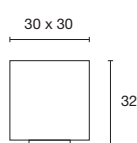

page
025

Socket/ Lamp [excl.]	Lamp options [excl.]	Material	Ø in cm	Mains cable L	Accessories/ Included	Wattage Lamp	Colour	Item no.	Price
E27 / TC(...) SE, up to max. Ø: 9,5 cm		PE/steel	50,0	2 m	Mains plug: IP safety plug [incl.]	24W max.	white	227221	

Mobile fitting

DETT