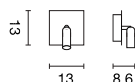

Current draw: 90 / 110 / 170 mA

SLV
HIGH-LIGHT

NEW

Reading light in current trend colours –
 matches every style
 Switch [incl.]
 Premium LED

NAPIA

220~
-240~
350mA2 Modul
each 1 PowerLED

350°

90°