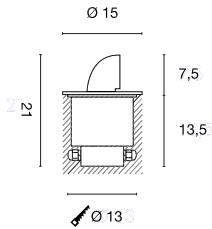

Can be tilted out
Rotatable

GIMBLE OUT 90

Socket/ Lamp [excl.]	Lamp options [excl.]	Material	Ø in cm	Height in cm	Tilting height in cm	Accessories/ Included	Wattage Lamp	Colour	Item no.	Price
GX5,3 / QR-CBC51	QR-C51 / LED	Aluminium/glass	15,0	21,0	12,0 max.	Installation pot [incl.] Transformer [excl.]	35W max.	alu brushed anthracite	228360 228365	

Note: Not to be walked on! When connecting several fittings, please keep the total wattage in mind.

page
042

LED MR16, Type SMD LED

Socket	Wattage	Energy consumption	Ø in cm	Length in cm	Colour temperature	Luminosity	Luminous flux	Colour rendering	Energy efficiency class	Item no.	Price
GU5,3	3,8W	5kWh/1000h	5,0	4,7	2700K	500cd	225lm	CRI 80	EEC=A+	551242	
					3000K					551243	
					4000K					551244	

Power consumption: 520mA. To be operated with a conventional transformer only.

IP44 TRANSFORMER 10VA/12V~, 60VA/12V~, 150 VA/12V~

Description	Accessories/ Included	Primary supply line L in m	Secondary supply line L in m	Length in cm	Width in cm	Height in cm	Weight in kg	Wattage	Item no.	Price
IP44 Transformer	Plug [incl.]	2,0	2,0	5,5	8,0	5,0	0,6	10VA	451010	
				6,0	10,0	6,3	1,3	60VA	227160	
				8,0	11,0	7,5	1,3	150VA	227150	

Note: Further transformer options on request.

Blende: stainless steel 316

DASAR® 115 GU10

Socket/ Lamp [excl.]	Lamp options [excl.]	Material	Shape	Ø in cm	Length in cm	Width in cm	Height in cm	Accessories/ Included	Wattage Lamp	Colour	Item no.	Price
GU10 / QR-AP51 up to max. Ø/L: 5/6 cm	LED	Aluminium Front stainless steel 316	○	13,0	-	-	16,0	Installation pot [incl.]	35W max.	stainless steel	229320	
			□	-	13,0	13,0					229324	

page
043

PHILIPS LED SPOT GU10, Type PowerLED