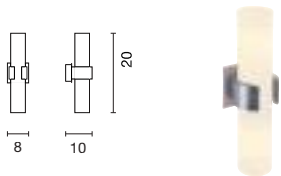

DENA 2

page 074

Socket/ Lamp [excl.]	Lamp options [excl.]	Material	Width in cm	Height in cm	Depth in cm	Weight in kg	Wattage Lamp	Colour	Item no.	Price
E14 / C35 up to max. Ø/L: 5/9,6 cm	QC35/ TC(...)/SE / LED	Aluminium/ glass satined	8,0	30,0	10,0	0,73	2x 40W max.	alu brushed	147529	

PHILIPS COREPRO LED CANDLE E14, 3W, Type COB LED

Socket	Wattage	Energy consumption	Ø in cm	Length in cm	Colour temperature	Luminous flux	Colour rendering	Energy efficiency class	Item no.	Price
E14	3W	3kWh/1000h	3,7	11,3	2700K	250lm	CRI 80	EEC=A+	560222	

Current draw: 30mA