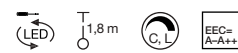

VINCELLI PD

Version	Colour	Item no.	Price
Vincelli PD LED SMD LED [incl.]	black/ bamboo	156227	

[Please find detailed technical data on page 141.]