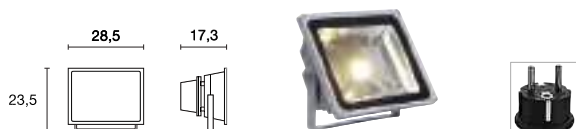

page 040

Lamp [incl.]	Material	Width in cm	Height in cm	Depth in cm	Mains cable L	Accessories/ Included	System-leistung	Wattage Lamp	Colour temperature	Luminous flux	Colour rendering	Colour	Item no.	Price
LED COB LED	Aluminium/ glass	22,5	20,5	13,0	2 m	LED driver [incl.] Mains plug: IP safety plug [incl.]	35W	30W	5700K	3000lm	CRI 70	silver-grey	231111	
									3000K	2600lm			231112	

Note: We recommend floor-mounting the fitting with two earth spikes.

Recommended accessory	Item no.	Price
Earth spike, plastics, black Spike L: 17,5 cm	900011	

LED OUTDOOR BEAM 50W