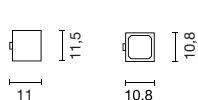

WALLYX GU10

page 018

Socket/ Lamp [excl.]	Lamp options [excl.]	Material	Width in cm	Height in cm	Depth in cm	Wattage Lamp	Colour	Item no.	Price
GU10 / <math>\llcorner</math> QPAR51 up to max. length: 7,6 cm	LED	Aluminium	10,0	15,3	11,7	50W max.	white	227191	
							silver-grey	227194	
							anthracite	227195	
							antique bronze	227198	

LED GU10, 4,3W, Type SMD LED

Socket	Wattage	Energy consumption	Ø in cm	Length in cm	Colour temperature	Luminosity	Luminous flux	Colour rendering	Energy efficiency class	Item no.	Price
GU10	4,3W	5kWh/1000h	5,0	5,4	2700K	530cd	245lm	CRI 80	EEC=A+	551252	

Power consumption: 39mA

SITRA CUBE

page 019

Socket/ Lamp [excl.]	Lamp options [excl.]	Material	Width in cm	Height in cm	Depth in cm	Wattage Lamp	Colour	Item no.	Price
GX53 / <math>\llcorner</math> TCP-TSE up to max. Ø/H: 7,5/2,7 cm	LED	Aluminium	10,8	11,5	11,0	2x 9W max.	white	232531	
							anthracite	232535	
							rusty	232537	

LED GX53, 3W, Type SMD LED

Socket	Wattage	Energy consumption	Ø in cm	Length in cm	Colour temperature	Luminosity	Luminous flux	Colour rendering	Energy efficiency class	Item no.	Price
GX53	3W	3kWh/1000h	7,5	2,9	6500K	3000K	260lm	CRI 85	EEC=A++	551371	
					3000K		250lm	CRI 83		551372	

Power consumption: 30mA

THEO UP-DOWN OUT

page 020-021

Socket/ Lamp [excl.]	Material	Width in cm	Height in cm	Depth in cm	Wattage Lamp	Colour	Item no.	Price
GU10 / <math>\llcorner</math> QPAR51	Aluminium/glass	7,0	22,5	7,5	2x 35W max.	white	229531	
						silver-grey	229532	
						anthracite	229535	
						alu brushed	229536	

LED GU10, 4,3W, Type SMD LED

Socket	Wattage	Energy consumption	Ø in cm	Length in cm	Colour temperature	Luminosity	Luminous flux	Colour rendering	Energy efficiency class	Item no.	Price
GU10	4,3W	5kWh/1000h	5,0	5,4	2700K	530cd	245lm	CRI 80	EEC=A+	551252	

Power consumption: 39mA