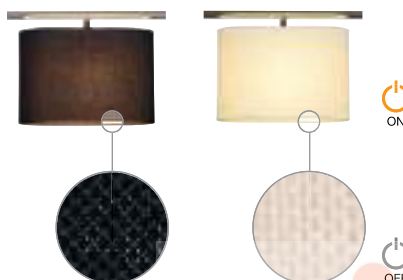

Version	Colour	Item no.	Price
Triadem E27 / A60 [excl.]	chrome/black	155870	
	chrome/white	155871	

	Recommended lamp [excl.]	Wattage	Item no.	Price
	PHILIPS E27, SMD LED 2700K, EEC=A+	10W	560161	

[Please find detailed technical data on page 142.]