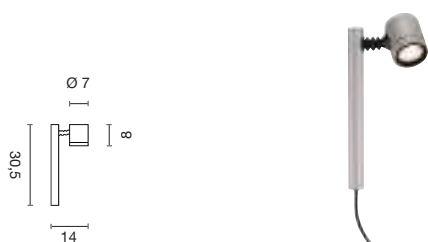

NEW MYRA 1 Lamp head

page 037

Socket/ Lamp [excl.]	Material	Length in cm	Width in cm	Height in cm	Head Ø in cm	Head L in cm	Supply line L	Wattage Lamp	Colour	Item no.	Price
GU10 / LED GU10 up to max. Ø/L: 5/5,7 cm	Aluminium	14,0	7,0	30,5	7,0	8,0	3 m	4,5W max.	silver-grey anthracite	233174 233175	

Note: Supply line: open cable end. The fitting's height can be extended by 2 extension rods max.