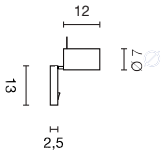

Switch [incl.]

ASTO TUBE

Socket/ Lamp [excl.]	Lamp options [excl.]	Material	Head Ø in cm	Head H in cm	Canopy L in cm	Canopy W in cm	Canopy H in cm	Accessories/ Included	Wattage Lamp	Colour	Item no.	Price
GU10 / \triangleleft QPAR51 up to max. Ø/L: 6,4/8,1 cm	\triangleleft QPAR64 / LED	aluminium	7,0	12,0	13,0	7,0	2,5	Switch [incl.]	50W max.	white	146411	
										alu brushed	146416	