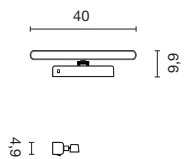

Material bamboo
Slim design

VINCELLI TL

Lamp [incl.]	Material	Width in cm	Height in cm	Depth in cm	Supply line L in m	System Wattage	Colour temperature	Luminous flux	Colour rendering	Accessory/Included	Colour	Item no.	Price
LED SMD LED	bamboo/steel	40,0	25,4	7,0	1,8	10,9W	2700K	600lm	CRI 80	LED driver [incl.] Switch [incl.] Mains plug: Euro [incl.]	black/ bamboo	156237	

Note: Head individually adjustable.

page
092

Material bamboo
Slim design

VINCELLI WL

Lamp [incl.]	Material	Width in cm	Height in cm	Depth in cm	System Wattage	Colour temperature	Luminous flux	Colour rendering	Accessory/Included	Colour	Item no.	Price
LED SMD LED	bamboo/steel	40,0	4,9	9,9	10,67W	2700K	640lm	CRI 80	LED driver [incl.] Switch [incl.]	black/ bamboo	156247	

Note: Head individually adjustable.

page
092