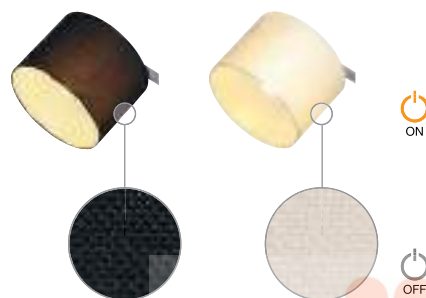

TENORA FL-1

Version	Colour	Item no.	Price
Tenora FL-1 E27 / $\varnothing$ A60 [excl.]	Shade black	156030	
	Shade white	156031	

	Recommended Lamp [excl.]	Wattage	Item no.	Price
	PHILIPS E27, SMD LED 2700K, EEC=A+	10W	560161	

[Please find detailed technical data on page 115.]