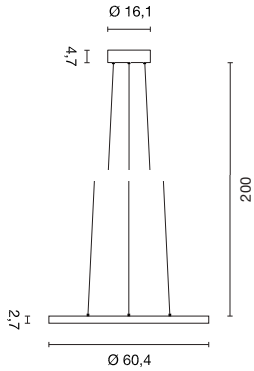

LED PANEL ROUND

Lamp [incl.]	Material	Ø in cm	Height in cm	Canopy Ø in cm	Canopy H in cm	Accessories/ Included	System Wattage	Colour temperature	Luminous flux	Colour rendering	Colour	Item no.	Price
LED SMD LED	aluminium	60,4	2,7	16,1	4,7	LED driver [incl.]	39,71W	2700K	2630lm	CRI 80	white	158622	
								3000K				158623	
								4000K				158624	
								2700K	2630lm		silver-grey	158632	
								3000K				158633	
								4000K				158634	

EP1 DIMMER 1-10V

Description	Wattage	Length in cm	Width in cm	Height¹ in cm	Height² in cm	Axes Ø in cm	Weight in kg	Item no.	Price
EP1 Dimmer 1-10V	10W max.	2,3	3,9	2,0	3,6	0,6	0,04	470505	

For connection with controls of 1-10V control voltage.