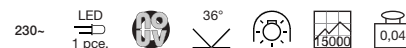

PHILIPS LED SPOT GU10, Type PowerLED

Socket	Wattage	Energy consumption	Ø in cm	Length in cm	Colour temperature	Luminosity	Luminous flux	Colour rendering	Energy efficiency class	Item no.	Price
GU10	4W	4kWh/1000h	5,0	5,5	3000K	600cd	245lm	CRI 80	EEC=A+	560084	

Power consumption: 35mA