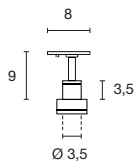

PURI for 1-Circuit-Track