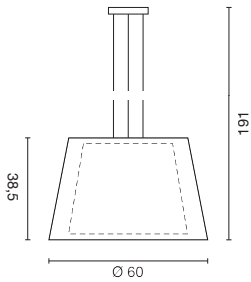

Bishade consists of two lamp shades, of which the outer one is transparent and the inner one white.

[Detail 155651]

BISHADE PD-1

Socket/ Lamp [excl.]	Lamp options [excl.]	Material	Ø in cm	Height in cm	Canopy Ø in cm	Canopy H in cm	Wattage Lamp	Accessories/ Included	Colour	Item no.	Price
E27 / TC(...)SE up to max. length: 17 cm	QA60 / TC(...)SE / LED	steel/textile/PS	60,0	38,5	15,0	2,5	3x 23W max.	Switch on supply line [incl.], Mains plug: Euro [incl.]	Canopy chrome Shade outside black transparent/inside white	155650	

page
066-
067