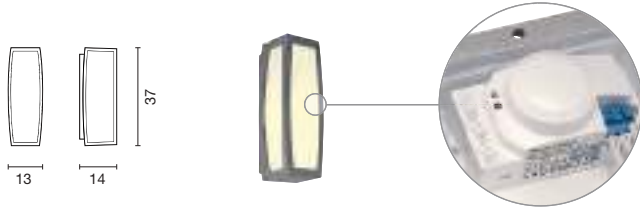

Motion detector not visible

MERIDIAN BOX with Sensor

Socket/ Lamp [excl.]	Lamp options [excl.]	Material	Width in cm	Height in cm	Depth in cm	Accessories/ Included	Wattage Lamp	Colour	Item no.	Price
E27 / TC(...)SE up to max. Ø/L: 7/17,5 cm		Aluminium/PC	13,0	37,0	14,0	Motion detector with MR technique [incl.]	25W max.	silver-grey	230084	
								anthracite	230085	

page
008

Note: We recommend using switch-proof lamps such as Philips-Stairway or LED lamps.

PHILIPS COREPRO LED E27 10W, Type SMD LED, dimmable

Socket	Wattage	Energy consumption	Ø in cm	Length in cm	Colour temperature	Luminous flux	Colour rendering	Energy efficiency class	Item no.	Price
E27	10W	10kWh/1000h	6	11	2700K	806lm	CRI 80	EEC=A+	560161	

Power consumption: 70mA.