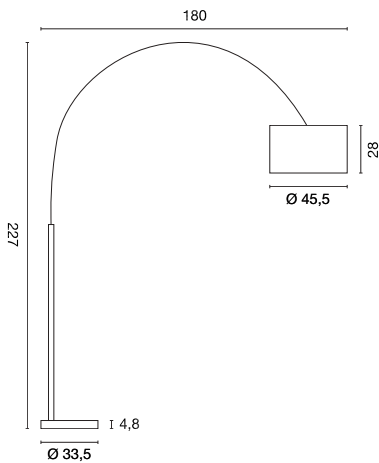

Note: Arm elements are individually adjustable.

page
100-
101

Adjustable bow length and height
Adjustable lamp head

SOPRANA BOW SL-1

230~

Socket/ Lamp [excl.]	Lamp options [excl.]	Material	Width in cm	Height in cm	Shade Ø in cm	Shade H in cm	Base Ø in cm	Base H in cm	Mains cable L in m	Accessory/ Included	Wattage Lamp	Colour	Item no.	Price
E27 / A60 up to max. length: 17,5 cm	QA60 TC(...)/SE / LED	Steel/ textile	180,0	227,0	45,5	28,0	33,5	4,8	2,3	Switch on mains cable [incl.], Mains plug: Euro [incl.]	60W max.	Shade black 155720	155720	
												Shade white 155723	155723	