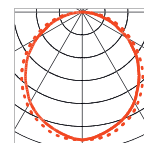

SLV HIGH-LIGHT

Electronic ballast - quickstart

(for downwards-directed light emission only)

L-LINE 60 | 120

Socket/ Lamp [excl.]	Material	Width in cm	Height in cm	Depth in cm	Weight in kg	Accessories/ Included	Wattage Lamp	Colour	Item no.	Price
G5 / T16	aluminium/PC	60,0	7,0	7,0	1,0	Electronic ballast [incl.]	24W	silver-grey	157414	
		120,0			2,3		28W		157424	

Note: Mechanical load 3 kg max.

SLV HIGH-LIGHT

Electronic ballast - quickstart

ARLINA T5 24 | 28

Socket/ Lamp [excl.]	Material	Width in cm	Height in cm	Depth in cm	Weight in kg	Accessories/ Included	Wattage Lamp	Colour	Item no.	Price
G5 / T16	aluminium/glass	67,0	6,0	6,5	2,2	Electronic ballast [incl.]	24W	Glass satined/ alu brushed	155206	
		128,0		7,5	3,8		28W		155216	

Note: Please note that this fitting is not to be used as a shelf.

T5 Energy-saving Lamp

Socket	Ø in cm	Length in cm	Wattage	Colour temperature	Luminous flux	Colour rendering	Energy efficiency class	Energy consumption	Item no.	Price
G5	1,6	55,0	24W	3000K	1750lm	CRI 85	EEC=A	26kWh/1000h	548024	
				4000K	1950lm				548124	
		115,0	28W	3000K	2600lm		EEC=A+		548028	
				4000K	2900lm				548128	

Packaging unit: 10 pcs. [Packagings of 3 possible without extra costs. Please contact our sales department.]

SLV HIGH-LIGHT

Q-LINE WALL

Socket/ Lamp (excl.)	Material	Width in cm	Height in cm	Depth in cm	Accessories/ Included	Wattage Lamp	Colour	Item no.	Price
G5 / T16	aluminium anodised Diffusor acrylic	151,0	5,7	10,2	Electronic ballast [incl.]	35W	white/chrome	155001	
							alu/anthracite	155002	

T5 Energy-saving Lamp

Socket	Ø in cm	Length in cm	Wattage	Colour temperature	Luminous flux	Colour rendering	Energy efficiency class	Energy consumption	Item no.	Price
G5	1,6	145,0	35W	3000K	3300lm	CRI 85	EEC=A+	38kWh/1000h	548035	
				4000K					548135