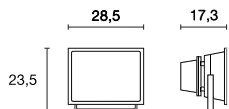

page 040

Lamp [incl.]	Material	Width in cm	Height in cm	Depth in cm	Mains cable L	Accessories/ Included	System-leistung	Wattage Lamp	Colour temperature	Luminous flux	Colour rendering	Colour	Item no.	Price
LED COB LED	Aluminium/ glass	22,5	20,5	13,0	2 m	LED driver [incl.] Mains plug: IP safety plug [incl.]	35W	30W	5700K	3000lm	CRI 70	silver-grey	231111	
									3000K	2600lm			231112	

Note: We recommend floor-mounting the fitting with two earth spikes.

Recommended accessory	Item no.	Price
Earth spike, plastics, black Spike L: 17,5 cm	900011	

LED OUTDOOR BEAM 50W