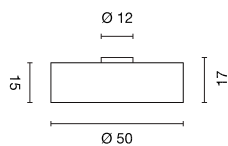

TENORA CL-1