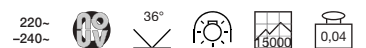

PHILIPS COREPRO LED GU10, 4,5W, Type SMD LED

Socket	Wattage	Energy consumption	Ø in cm	Length in cm	Colour temperature	Luminosity	Luminous flux	Colour rendering	Energy efficiency class	Item no.	Price
GU10	4,5W	5kWh/1000h	5,0	5,4	2700K	560cd	345lm	CRI 80	EEC=A+	560182	

Current draw: 39mA