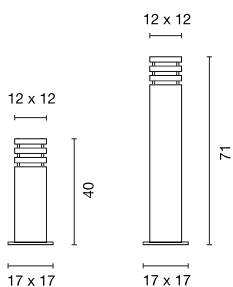

Steel rusted
Each fitting is unique!

RUSTY SQUARE 40 | 70

Socket/ Lamp [excl.]	Lamp options [excl.]	Material	Width in cm	Height in cm	Depth in cm	Base W in cm	Base D in cm	Wattage Lamp	Colour	Item no.	Price
E27 / TC(...)SE up to max. Ø/L: 4,8/13,5 cm	LED	FeCSI steel/ PC	12,0	40,0	12,0	17,0	17,0	11W max.	iron rusted	229420	
				71,0						229421	

page
032

Recommended accessory	Item no.	Price
 Earth spike, steel galvanized product L: 50 cm	229422	
 Connection box IP68, plastics, 3-pole, Ø/L: 2,7/11,5 cm	228730	
For a safe connection in the lamp shaft.		

Steel rusted
Each fitting is unique!

RUSTY SLOT 50 | 80

Socket/ Lamp [excl.]	Lamp options [excl.]	Material	Width in cm	Height in cm	Depth in cm	Wattage Lamp	Colour	Item no.	Price
E27 / TC(...)SE up to max. Ø/L: 4,8/13,9 cm	LED	FeCSI steel	12,0	50,0	12,0	11W max.	iron rusted	229410	
				80,0				229411	

page
033

Recommended accessory	Item no.	Price
 Earth spike, steel galvanized product L: 48 cm	231230	
 Connection box IP68, plastics, 3-pole, Ø/L: 2,7/11,5 cm	228730	
For a safe connection in the lamp shaft.		

E27 TUBE LED, 4,7W, Type SMD LED

Socket	Wattage	Energy consumption	Ø in cm	Length in cm	Colour temperature	Luminous flux	Colour rendering	Energy efficiency class	Item no.	Price
E27	4,7W	5kWh/1000h	4,5	13,9	3000K	380lm	CRI 81	EEC=A+	551532	

Power consumption: 40mA. Especially for application in outdoor fittings with limited space for lamps, such as the Rusty range.