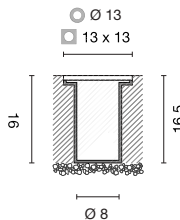

Can be tilted out
Rotatable

GIMBLE OUT 90

Socket/ Lamp [excl.]	Lamp options [excl.]	Material	Ø in cm	Height in cm	Tilting height in cm	Accessories/ Included	Wattage Lamp	Colour	Item no.	Price
GX5,3 / QR-CBC51	QR-C51 / LED	Aluminium/glass	15,0	21,0	12,0 max.	Installation pot [incl.] Transformer [excl.]	35W max.	alu brushed anthracite	228360 228365	

Note: Not to be walked on! When connecting several fittings, please keep the total wattage in mind.

page
042

LED MR16, Type SMD LED

Socket	Wattage	Energy consumption	Ø in cm	Length in cm	Colour temperature	Luminosity	Luminous flux	Colour rendering	Energy efficiency class	Item no.	Price
GU5,3	3,8W	5kWh/1000h	5,0	4,7	2700K	500cd	225lm	CRI 80	EEC=A+	551242	
					3000K					551243	
					4000K					551244	

Power consumption: 520mA. To be operated with a conventional transformer only.

IP44 TRANSFORMER 10VA/12V~, 60VA/12V~, 150 VA/12V~

Description	Accessories/ Included	Primary supply line L in m	Secondary supply line L in m	Length in cm	Width in cm	Height in cm	Weight in kg	Wattage	Item no.	Price
IP44 Transformer	Plug [incl.]	2,0	2,0	5,5	8,0	5,0	0,6	10VA	451010	
				6,0	10,0	6,3	1,3	60VA	227160	
				8,0	11,0	7,5	1,3	150VA	227150	

Note: Further transformer options on request.

Blende: stainless steel 316

DASAR® 115 GU10

Socket/ Lamp [excl.]	Lamp options [excl.]	Material	Shape	Ø in cm	Length in cm	Width in cm	Height in cm	Accessories/ Included	Wattage Lamp	Colour	Item no.	Price
GU10 / QR-AP51 up to max. Ø/L: 5/6 cm	LED	Aluminium Front stainless steel 316	○	13,0	-	-	16,0	Installation pot [incl.]	35W max.	stainless steel	229320	
			□	-	13,0	13,0					229324	

page
043

PHILIPS LED SPOT GU10, Type PowerLED