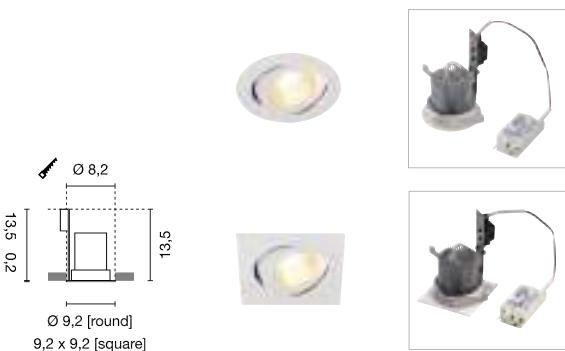

CONTONE rigid, leaf springs

Lamp [incl.]	Material	Shape	Ø in cm	Length in cm	Width in cm	Height in cm	Colour temperature	Luminous flux	Colour rendering	System Wattage	Accessory/ Included	Colour	Item no.	Price
COB LED	Aluminium	○	9,2	-	-	14,0	dimmable 3000K-2000K	890lm	CRI 90	16W	LED driver [incl.]	white	161291	
		□	-	9,2	9,2	161301								

Note: During dimming the light colour changes from 3000K to 2000K and dimming down show the same effect as a filament lamp.
Material thickness cavity ceiling: 25 mm max.