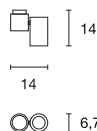

ENOLA_B SPOT 1