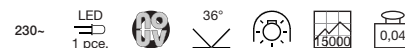

PHILIPS LED SPOT GU10, Type PowerLED

Socket	Wattage	Energy consumption	Q in cm	Length in cm	Colour temperature	Luminosity	Luminous flux	Colour rendering	Energy efficiency class	Item no.	Price
GU10	4W	4kWh/1000h	5,0	5,5	3000K	600cd	245lm	CRI 80	EEC=A+	560084	

Power consumption: 35mA