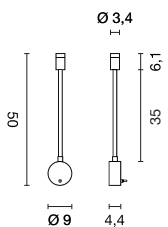

Individual adjustment of the lamp head via flex-arm
Switch [incl.]

DIO FLEX PLATE LED