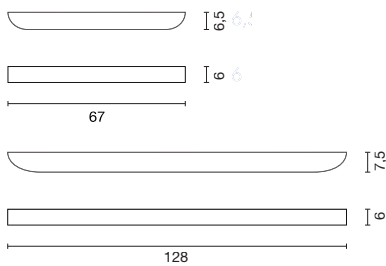

SLV HIGH-LIGHT

Electronic ballast - quickstart

(for downwards-directed light emission only)

L-LINE 60 | 120

Socket/ Lamp [excl.]	Material	Width in cm	Height in cm	Depth in cm	Weight in kg	Accessories/ Included	Wattage Lamp	Colour	Item no.	Price
G5 / T16	aluminium/PC	60,0	7,0	7,0	1,0	Electronic ballast [incl.]	24W	silver-grey	157414	
		120,0			2,3		28W		157424	

Note: Mechanical load 3 kg max.

SLV HIGH-LIGHT

Electronic ballast - quickstart

ARLINA T5 24 | 28

Socket/ Lamp [excl.]	Material	Width in cm	Height in cm	Depth in cm	Weight in kg	Accessories/ Included	Wattage Lamp	Colour	Item no.	Price
G5 / T16	aluminium/glass	67,0	6,0	6,5	2,2	Electronic ballast [incl.]	24W	Glass satined/ alu brushed	155206	
		128,0		7,5	3,8		28W		155216	

Note: Please note that this fitting is not to be used as a shelf.

T5 Energy-saving Lamp

Socket	Ø in cm	Length in cm	Wattage	Colour temperature	Luminous flux	Colour rendering	Energy efficiency class	Energy consumption	Item no.	Price
G5	1,6	55,0	24W	3000K	1750lm	CRI 85	EEC=A	26kWh/1000h	548024	
				4000K	1950lm				548124	
		115,0	28W	3000K	2600lm		EEC=A+		548028	
				4000K	2900lm				548128	

Packaging unit: 10 pcs. [Packagings of 3 possible without extra costs. Please contact our sales department.]

SLV HIGH-LIGHT

Q-LINE WALL

Socket/ Lamp (excl.)	Material	Width in cm	Height in cm	Depth in cm	Accessories/ Included	Wattage Lamp	Colour	Item no.	Price
G5 / T16	aluminium anodised Diffusor acrylic	151,0	5,7	10,2	Electronic ballast [incl.]	35W	white/chrome	155001	
							alu/anthracite	155002	

T5 Energy-saving Lamp

Socket	Ø in cm	Length in cm	Wattage	Colour temperature	Luminous flux	Colour rendering	Energy efficiency class	Energy consumption	Item no.	Price
G5	1,6	145,0	35W	3000K	3300lm	CRI 85	EEC=A+	38kWh/1000h	548035	
				4000K					548135