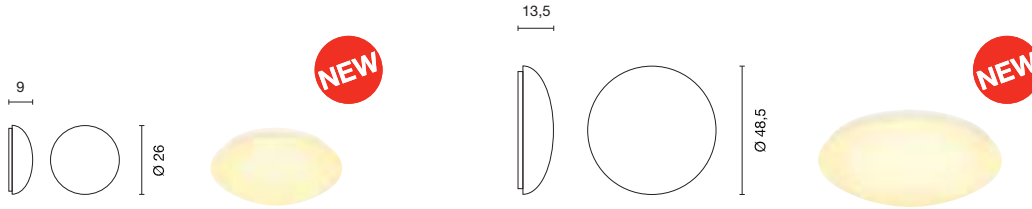

Understated design and yet an eye-catcher due to its size.

LIPSY® 30 | 50 LED

Lamp [incl.]	Material	Ø in cm	Height in cm	System Wattage	Number of LEDs	Colour temperature	Luminous flux	Colour rendering	Accessories/Included	Colour	Item no.	Price
SMD LED	plastics/steel	26,0	9,0	13W	30	3000K	1050lm	CRI 80	LED driver [incl.]	white	133733	
		48,5	13,5	30,4W	72		2500lm				133753	