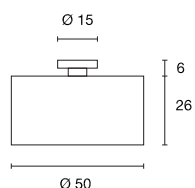

SOPRANA CL-1

230~

page
094-
095

Socket/ Lamp [excl.]	Lamp options [excl.]	Material	Ø in cm	Height in cm	Shade H in cm	Canopy Ø in cm	Wattage Lamp	Colour	Item no.	Price
E27 / A60 up to max. length: 14,5 cm	QA60 TC(...)/SE / LED	Steel/textile/PS Disk: acrylic	50,0	32,0	26,0	15,0	3x 60W max.	Canopy chrome Acrylic glass satined	Shade white Shade beige	155372 155373

PHILIPS E27 10W, Type SMD LED

220-
-240-

Socket	Wattage	Energy consumption	Ø in cm	Length in cm	Weight	Colour temperature	Luminous flux	Colour rendering	Energy efficiency class	Item no.	Price
E27	6W	6kWh/1000h	5,6	10,3	0,08	2700K	470lm	CRI 80	EEC=A+	560160	
	10W	10kWh/1000h	6	11	0,14		806lm			560161	

Current draw: 40 / 70 mA.