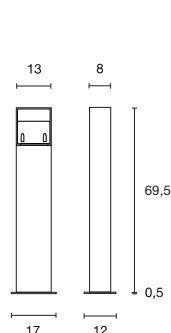

Indirect illumination
Premium LED

LOGS 70