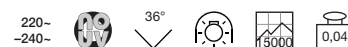

PHILIPS COREPRO LED GU10, 4,5W, Type SMD LED

NEW

Socket	Wattage	Energy consumption	Ø in cm	Length in cm	Colour temperature	Luminosity	Luminous flux	Colour rendering	Energy efficiency class	Item no.	Price
GU10	4,5W	5kWh/1000h	5,0	5,4	2700K	560cd	345lm	CRI 80	EEC=A+	560182	

Current draw: 39mA