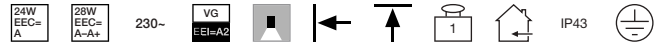

Current draw: 29mA

SLV HIGH-LIGHT

Electronic ballast - quickstart

(for downwards-directed light emission only)

L-LINE 60 | 120

Socket/ Lamp [excl.]	Material	Width in cm	Height in cm	Depth in cm	Weight in kg	Accessories/ Included	Wattage Lamp	Colour	Item no.	Price
G5 / T16	aluminium/PC	60,0	7,0	7,0	1,0	Electronic ballast [incl.]	24W	silver-grey	157414	
		120,0			2,3		28W		157424	