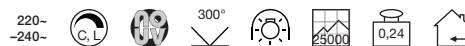

PHILIPS MASTER LED E27, Type SMD LED, dimmable

Socket	Wattage	Energy consumption	Ø in cm	Length in cm	Colour temperature	Luminous flux	Colour rendering	Energy efficiency class	Item no.	Price
E27	13W	13kWh/1000h	6,1	12,7	2700K	1055lm	CRI 80	EEC=A+	560150	
Current draw: 69mA.										
E27	18W	18kWh/1000h	6,6	12,3	2700K	1521lm	CRI 80	EEC=A+	560151	
Current draw: 97mA.