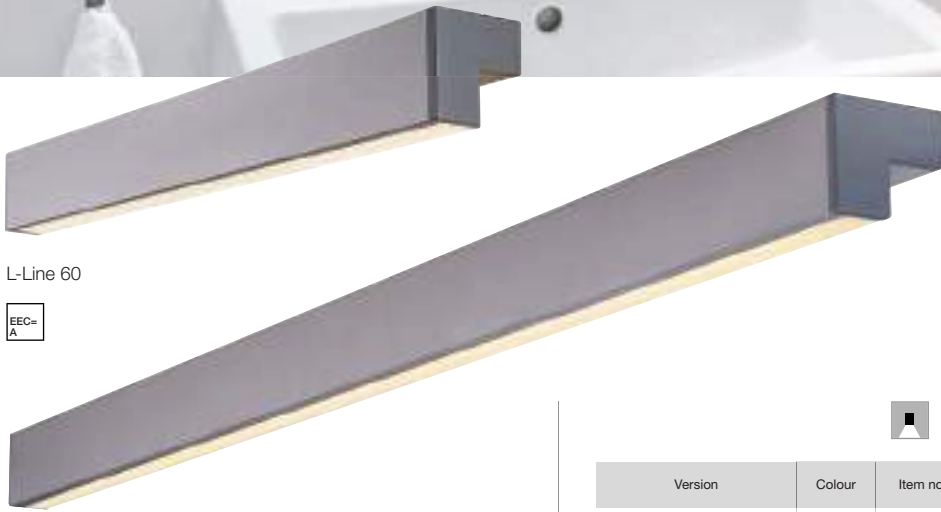

SLV
HIGH-
LIGHT

Electronic ballast -
quickstart

(for downwards-directed
light emission only)

L-LINE
60 | 120

Version	Colour	Item no.	Price
L-Line 60 G5 / → T16 [excl.], 24W	silver-grey	157414	
L-Line 120 G5 / → T16 [excl.], 28W		157424	

Recommended lamp [excl.]	Wattage	Item no.	Price
T16 3000K, EEC=A	24W	548024	

Recommended lamp [excl.]	Wattage	Item no.	Price
T16 3000K, EEC=A+	28W	548028	

[Please find detailed technical data on page 159.]