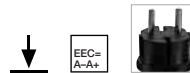

DETT

Version	Colour	Item no.	Price
Dett E27 / TC(...)/SE [excl.]	white	227211	

Recommended lamp [excl.]	Wattage	Item no.	Price
PHILIPS E27, SMD LED 2700K, EEC=A+	6W	560160	

[Please find detailed technical data on page 052.]