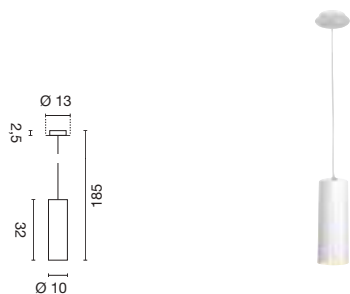

Geometrical basic shape creates timeless design
Always an eye-catcher, installed separately or in combination
In current trend colours

ENOLA

Socket/ Lamp [excl.]	Lamp options [excl.]	Material	Ø in cm	Height in cm	Canopy Ø in cm	Canopy H in cm	Wattage Lamp	Accessories/ Included	Colour	Item no.	Price
E27 / A60 up to max. Ø/L: 9/18 cm	 QA60 TC(L)SE / LED PAR20 / PAR30 QPAR20 / QPAR30	aluminium/steel	10,0	32,0	13,0	3,0	60W max.	Canopy [incl.]	white	149381	
									alu brushed	149385	
									red	149386	NEW
									gold	149387	NEW
									black	149388	NEW

page
126-
127

PHILIPS COREPRO LED E27 10W, Type SMD LED, dimmable

Socket	Wattage	Energy consumption	Ø in cm	Length in cm	Colour temperature	Luminous flux	Colour rendering	Energy efficiency class	Item no.	Price
E27	10W	10kWh/1000h	6	11	2700K	806lm	CRI 80	EEC=A+	560161	

Current draw: 70mA.

High luminous flux: 1200lm
Highly efficient LED reflector
Premium LED

LEFA 4

Lamp [incl.]	Material	Length in cm	Width in cm	Height in cm	Canopy L in cm	Canopy W in cm	Canopy H in cm	Accessories/ Included	System Wattage	Colour temperature	Luminous flux	Colour rendering	Colour	Item no.	Price
LED COB LED	aluminium/ plastics	120,0	12,0	3,5	26,9	6,0	5,1	LED driver [incl.]	24,4W	3000K	1200lm	CRI 82	white	not dimmable	157821
														dimmable	157831

page
128

Material bamboo
Slim design

VINCELLI PD

Lamp [incl.]	Material	Length in cm	Width in cm	Height in cm	Canopy L in cm	Canopy W in cm	Canopy H in cm	Accessories/ Included	System Wattage	Colour temperature	Luminous flux	Colour rendering	Colour	Item no.	Price
LED SMD LED	bamboo/ steel	119,0	3,5	3,0	40,0	4,9	5,9	LED driver [incl.]	27,16W	2700K	1630lm	CRI 80	black/ bamboo	156227	

page
129