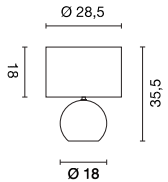

Genuine concrete
Each fitting is unique.

SOPRANA SOLID TL-1

230~

Socket/ Lamp [excl.]	Lamp options [excl.]	Material	Ø in cm	Height in cm	Shade H in cm	Basis Ø in cm	Mains cable L in m	Wattage Lamp	Accessory/ Included	Colour	Item no.	Price	
E27 up to max. length: 13 cm	QA60 TC(...)/SE / LED	concrete/ textile	28,5	35,5	18,0	18,0	1,8	40W max.	Switch on mains cable [incl.], Mains plug: Euro [incl.]	concrete grey	Shade grey-beige	155700	

page
096