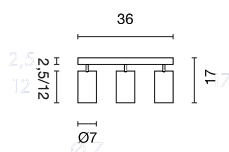

ASTO TUBE 2

page 178-179

Socket/ Lamp [excl.]	Lamp options [excl.]	Material	Head Ø in cm	Head H in cm	Canopy L in cm	Canopy W in cm	Canopy H in cm	Wattage Lamp	Colour	Item no.	Price
GU10 / <math>\ast</math> QPAR51 up to max. Ø/L: 6,4/8,1 cm	<math>\ast</math> QPAR64 / LED	aluminium	7,0	12,0	25,0	7,0	2,5	2x 75W max.	white	147412	
									alu brushed	147422	

Recommended accessory [excl.]: Lamp pliers für MR16/GU10 | 470640

PHILIPS COREPRO LED GU10, 4,5W, Type SMD LED

NEW

Socket	Wattage	Energy consumption	Ø in cm	Length in cm	Colour temperature	Luminosity	Luminous flux	Colour rendering	Energy efficiency class	Item no.	Price
GU10	4,5W	5kWh/1000h	5,0	5,4	2700K	560cd	345lm	CRI 80	EEC=A+	560182	

Current draw: 39mA

PAR20 GU10 Quartz halogen

Socket	Wattage	Energy consumption	Ø in cm	Length in cm	Colour temperature	Luminosity	Luminous flux	Colour rendering	Energy efficiency class	Item no.	Price
GU10	75W	75kWh/1000h	6,4	6,4	2700K	1750cd	680lm	CRI 100	EEC=D	575682	

ASTO TUBE 3

page 178-179

Socket/ Lamp [excl.]	Lamp options [excl.]	Material	Head Ø in cm	Head H in cm	Canopy L in cm	Canopy W in cm	Canopy H in cm	Wattage Lamp	Colour	Item no.	Price
GU10 / <math>\ast</math> QPAR51 up to max. Ø/L: 6,4/8,1 cm	<math>\ast</math> QPAR64 / LED	aluminium	7,0	12,0	36,0	7,0	2,5	3x 75W max.	white	147413	
									alu brushed	147423	

Recommended accessory [excl.]: Lamp pliers für MR16/GU10 | 470640

PHILIPS COREPRO LED GU10, 4,5W, Type SMD LED

NEW

Socket	Wattage	Energy consumption	Ø in cm	Length in cm	Colour temperature	Luminosity	Luminous flux	Colour rendering	Energy efficiency class	Item no.	Price
GU10	4,5W	5kWh/1000h	5,0	5,4	2700K	560cd	345lm	CRI 80	EEC=A+	560182	

Current draw: 39mA

PAR20 GU10 Quartz halogen