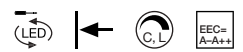

VINCELLI DISPLAY

Version	Colour	Item no.	Price
Vincelli Display SMD LED [incl.]	black/bamboo	156257	

[Please find detailed technical data on page 085.]