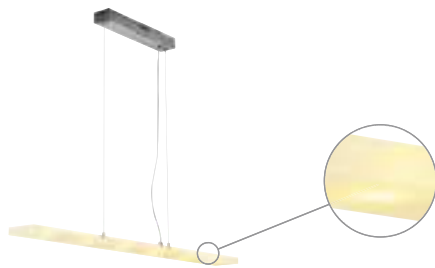

Premium LED

SAVONA PD-1

page 130

Lamp [incl.]	Material	Length in cm	Width in cm	Height in cm	Canopy L in cm	Canopy W in cm	Canopy H in cm	Accessories/Included	System Wattage	Wattage Lamp	Colour temperature	Luminous flux	Colour rendering	Colour	Item no.	Price
LED COB LED	aluminium/ acrylic	100,0	9,0	2,0	35,0	7,5	3,8	LED driver [incl.]	19,7W	6x 3W	3000K	630lm	CRI>80	silver-grey/acrylic Canopy: chrome	157810	

NEW

TRIADEM

page 131

Socket/ Lamp [excl.]	Lamp options [excl.]	Material	Length in cm	Width in cm	Height in cm	Shade L in cm	Shade W in cm	Shade H in cm	Canopy L in cm	Canopy W in cm	Canopy H in cm	Wattage Lamp	Colour	Item no.	Price
E27 / A60 up to max. Ø/L: 11,5/14	QA60 TC(...)/SE / LED	steel/ textile/PS	118,0	15,5	23,5	28,0	15,5	19,0	65,0	5,0	3,0	3x 60W max.	chrome Shade black Shade white	155870 155871	

PHILIPS COREPRO LED E27 10W, Type SMD LED, dimmable

NEW

Socket	Wattage	Energy consumption	Ø in cm	Length in cm	Colour temperature	Luminous flux	Colour rendering	Energy efficiency class	Item no.	Price
E27	10W	10kWh/1000h	6	11	2700K	806lm	CRI 80	EEC=A+	560161	

Current draw: 70mA.

NEW

TENORA PD-1

page 132

Socket/ Lamp [excl.]	Lamp options [excl.]	Material	Shade Ø in cm	Shade H in cm	Canopy Ø in cm	Canopy H in cm	Wattage Lamp	Colour	Item no.	Price
E27 / A60	QA60 TC(...)/SE / LED	steel/ textile/PS	50,0	30,0	13,0	2,5	3x 60W max.	Canopy chrome Shade black Shade white	156060 156061	

PHILIPS COREPRO LED E27 10W, Type SMD LED, dimmable

NEW

Socket	Wattage	Energy consumption	Ø in cm	Length in cm	Colour temperature	Luminous flux	Colour rendering	Energy efficiency class	Item no.	Price
E27	10W	10kWh/1000h	6	11	2700K	806lm	CRI 80	EEC=A+	560161	

Current draw: 70mA.