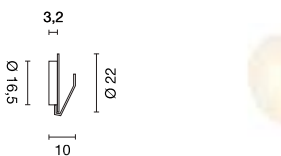

AIR INDI 22

Indirect illumination with special shadow effect
Premium LED