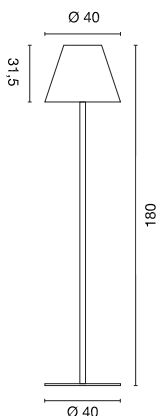

Mobile fitting – sets light effects wherever suits you
Lamp shade: extremely UV-proof polycarbonate
Fitting: powder-coated

ADEGAN

Socket/ Lamp [excl.]	Lamp options [excl.]	Material	Ø in cm	Height in cm	Head H in cm	Mains cable L	Accessories/ Included	Wattage Lamp	Colour	Item no.	Price
E27 / TC(….)SE up to max. Ø: 5,2 cm		Aluminium/PC	40,0	180,0	31,5	2,5 m	Mains plug: IP-shaped [incl.] Earth spike [excl.]	24W max.	anthracite/white white/white	228965 228961	

page
028-
029

	Recommended accessory	Item no.	Price
	Earth spike, Aluminium anthracite Ø/L: 3/30 cm	228960	

The earth spike is to be screwed into the existing base plate from below.
The fitting can then be fixed on the lawn.

SYLVANIA MINILYNX E27 Energy-saving lamp

	Socket	Wattage	Energy consumption	Ø in cm	Length in cm	Weight in kg	Colour temperature	Luminous flux	Colour rendering	Energy efficiency class	Item no.	Price
	E27	11W	11kWh/1000h	4,8	9,6	0,06	2700K	600lm	CRI 80	EEC=A	508730	
							4000K		CRI 80		508731	
Power consumption: 85mA												
	E27	15W	15kWh/1000h	4,8	11,2	0,07	2700K	900lm	CRI 80	EEC=A	508740	
							4000K		CRI 80		508741	
Power consumption: 110mA												
	E27	20W	20kWh/1000h	4,8	13,8	0,08	2700K	1200lm	CRI 80	EEC=A	508760	
							4000K		CRI 80		508761	
Power consumption: 150mA												
	E27	23W	23kWh/1000h	4,8	15,0	0,08	2700K	1450lm	CRI 80	EEC=A	508770	
							4000K		CRI 80		508771	
Power consumption: 185mA