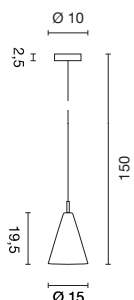

Genuine concrete
Stands out with the lively structure
of the lamp corpus.
Each fitting is unique.

SOPRANA SOLID PD-3

230~

page 099

Socket/ Lamp [excl.]	Lamp options [excl.]	Material	Shade Ø in cm	Shade H in cm	Canopy Ø in cm	Canopy H in cm	Wattage Lamp	Colour	Item no.	Price
GU10 / QPAR51	GU10 51mm	Concrete	15,0	19,5	10,0	2,5	25W max.	concrete grey	155712	

PHILIPS MASTER LED GU10, 5,3W, Type SMD LED, dimmable

220~
-240~

Socket	Wattage	Energy consumption	Ø in cm	Length in cm	Colour temperature	Luminosity	Luminous flux	Colour rendering	Energy efficiency class	Item no.	Price
GU10	5,3W	6kWh/1000h	5	5,5	3000K	950cd	355lm	CRI 80	EEC=A+	560143	

Current draw: 29mA