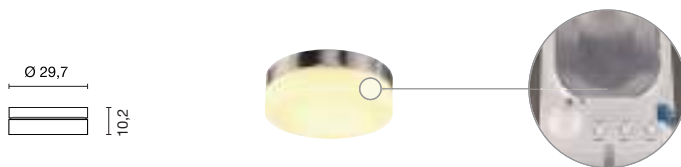

Motion detector with MR technique not visible and integrated in the housing

D-TECT E27

Socket/Lamp [excl.]	Lamp options [excl.]	Material	Ø in cm	Height in cm	Wattage Lamp	Accessories/Included	Colour	Item no.	Price
E27 / TC(...)SE up to max. Ø/L: 6,9/12,9 cm		Stahl/ glass satined	29,7	10,2	20W max.	Motion detector with MR technique [incl.]	metal brushed	133700	

Note: We recommend using switch-proof lamps such as Philips-Stairway or LED lamps.

page 077

PHILIPS MASTER STAIRWAY ELT E27 ELT 3-fold energy-saving lamp

Socket	Wattage	Energy consumption	Ø in cm	Length in cm	Weight in kg	Colour temperature	Luminous flux	Colour rendering	Energy efficiency class	Item no.	Price
E27	15W	15kWh/1000h	4,8	12,6	0,08	2700K	850lm	CRI 82	EEC=A	508600	
	20W	20kWh/1000h		13,7	0,09		1230lm			508610	

Can be used with motion detectors. Ignition time: 1 sec., build-up time: 20 sec., mercury content: < 1,41 mg.