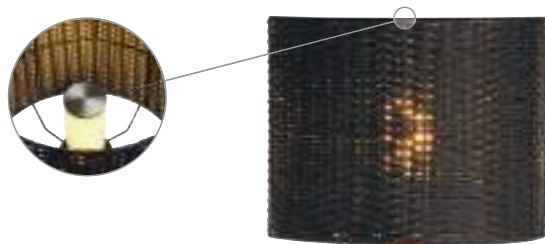

Netting weather-proof
Stainless steel
Mobile fitting