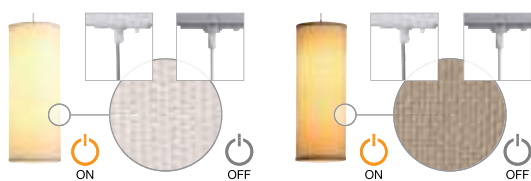

SOPRANA PD-3 for 1-Circuit-Track

1,5 m

Version	Colour	Item no.	Price
Soprana PD-3 E27 / A60 [excl.]	Shade white	Adapter white	143911
		Adapter silver-grey	143914
	Shade beige	Adapter white	143921
		Adapter silver-grey	143924

	Recommended lamp [excl.]	Wattage	Item no.	Price
	PHILIPS E27, SMD LED 2700K, EEC=A+	10W	560161	

[Please find detailed technical data and basic components on pages 144 and 147.]