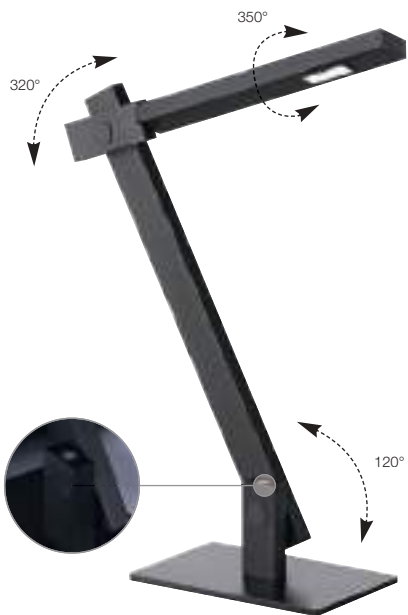

SLV
HIGH-LIGHT