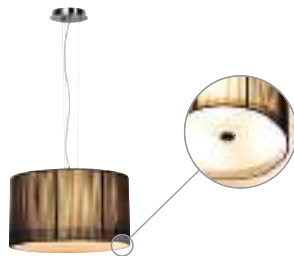

LASSON PD-3

page 105

Socket/ Lamp [excl.]	Lamp options [excl.]	Material	Ø in cm	Shade H in cm	Canopy Ø in cm	Canopy H in cm	Wattage Lamp	Colour	Item no.	Price
E27 / A60 up to max. length: 13 cm	QA60 TC(...)/SE / LED	Steel/ textile/acrylic	45,0	25,0	15,0	2,5	3x 60W max.	Canopy nickel brushed/ acrylic satined	Shade black Shade beige	155300 155301

PHILIPS E27 Energy-saving lamp

NEW

Socket	Wattage	Energy consumption	Ø in cm	Length in cm	Weight in kg	Colour temperature	Luminous flux	Colour rendering	Energy efficiency class	Item no.	Price
E27	12W	12kWh/1000h	4,75	9,4	0,05	2700K	741lm	CRI 82	EEC=A	509002	
	15W	15kWh/1000h	5,15	10,75			970lm			509012	
	23W	23kWh/1000h	6,15	11,85			1570lm			509022	

Current draw: 90 / 110 / 170 mA

PHILIPS COREPRO LED E27 10W, Type SMD LED, dimmable

NEW

Socket	Wattage	Energy consumption	Ø in cm	Length in cm	Colour temperature	Luminous flux	Colour rendering	Energy efficiency class	Item no.	Price
E27	10W	10kWh/1000h	6	11	2700K	806lm	CRI 80	EEC=A+	560161	

Current draw: 70mA.