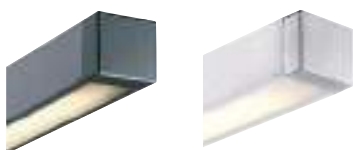

Recommended lamp [excl.]	Wattage	Item no.	Price
T16 3000K, EEC=A+	28W	548028	

ARLINA T5 24 | 28

SLV
HIGH-
LIGHT

Q-LINE WALL

Version	Colour	Item no.	Price
Q-Line Wall G5 / → T16 [excl.]	white/chrome	155001	
	alu/anthracite	155002	