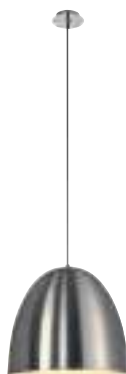

PARA CONE 30

page
124-
125

Socket/ Lamp [excl.]	Lamp options [excl.]	Material	Ø in cm	Shade H in cm	Canopy Ø in cm	Canopy H in cm	Wattage Lamp	Colour	Item no.	Price
E27 / A60	QA60 TC(...)/SE / LED	steel/ aluminium	30,0	31,0	12,0	2,0	60W max.	black high-gloss	133010	
								white high-gloss	133011	
								alu brushed	133015	
								copper brushed	133019	
								black/gold	133060	
		steel								
		steel/aluminium