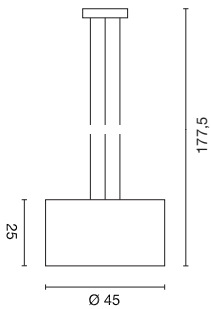

LASSON PD-3

page 105

Socket/ Lamp [excl.]	Lamp options [excl.]	Material	Ø in cm	Shade H in cm	Canopy Ø in cm	Canopy H in cm	Wattage Lamp	Colour	Item no.	Price
E27 / A60 up to max. length: 13 cm	QA60 TC(...)/SE / LED	Steel/ textile/acrylic	45,0	25,0	15,0	2,5	3x 60W max.	Canopy nickel brushed/ acrylic satined	Shade black Shade beige	155300 155301

PHILIPS E27 Energy-saving lamp

NEW

Socket	Wattage	Energy consumption	Ø in cm	Length in cm	Weight in kg	Colour temperature	Luminous flux	Colour rendering	Energy efficiency class	Item no.	Price
E27	12W	12kWh/1000h	4,75	9,4	0,05	2700K	741lm	CRI 82	EEC=A	509002	
	15W	15kWh/1000h	5,15	10,75			970lm			509012	
	23W	23kWh/1000h	6,15	11,85			1570lm			509022	

Current draw: 90 / 110 / 170 mA

PHILIPS COREPRO LED E27 10W, Type SMD LED, dimmable

NEW

Socket	Wattage	Energy consumption	Ø in cm	Length in cm	Colour temperature	Luminous flux	Colour rendering	Energy efficiency class	Item no.	Price
E27	10W	10kWh/1000h	6	11	2700K	806lm	CRI 80	EEC=A+	560161	

Current draw: 70mA.