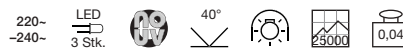

LED GU10, 4,3W, Type SMD LED

Socket	Wattage	Energy consumption	Ø in cm	Length in cm	Colour rendering	Luminosity	Luminous flux	Colour rendering	Radiation angle	Energy efficiency class	Item no.	Price
GU10	5,6W	6kWh/1000h	5,0	5,7	5000K	395cd	380lm	CRI 80	60°	EEC=A+	551331	
					3000K	385cd	370lm				551332	

Current draw: 47mA