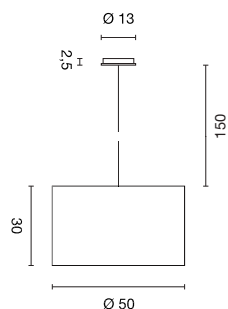

NEW

TENORA PD-1

page 132

Socket/ Lamp [excl.]	Lamp options [excl.]	Material	Shade Ø in cm	Shade H in cm	Canopy Ø in cm	Canopy H in cm	Wattage Lamp	Colour	Item no.	Price
E27 / A60	QA60 TC(...)/SE / LED	steel/ textile/PS	50,0	30,0	13,0	2,5	3x 60W max.	Canopy chrome Shade black Shade white	156060 156061	

PHILIPS COREPRO LED E27 10W, Type SMD LED, dimmable

NEW

Socket	Wattage	Energy consumption	Ø in cm	Length in cm	Colour temperature	Luminous flux	Colour rendering	Energy efficiency class	Item no.	Price
E27	10W	10kWh/1000h	6	11	2700K	806lm	CRI 80	EEC=A+	560161	

Current draw: 70mA.