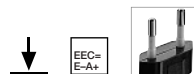

Version	Colour	Item no.	Price
Soprana Solid TL-2 E27 / A60 [excl.]	concrete grey Shade grey-beige	155701	

SOPRANA SOLID TL-2

Recommended Lamp [excl.]	Wattage	Item no.	Price
PHILIPS E27, SMD LED 2700K, EEC=A+	10W	560161	

[Please find detailed technical data on page 114.]