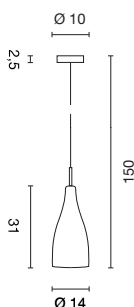

SOPRANA SOLID TL-2

230~

page 098

Socket/ Lamp [excl.]	Lamp options [excl.]	Material	Ø in cm	Height in cm	Shade H in cm	Base Ø in cm	Mains cable L in m	Wattage Lamp	Accessory/ Included	Colour	Item no.	Price	
E27 up to max. length: 14,8 cm	QA60 TC(...)/SE / LED	Concrete/ textile	40,0	54,0	22,0	14,0	1,8	40W max.	Switch in mains cable [incl.], Mains plug: Euro [incl.]	concrete grey	Shade grey-beige	155701	

Genuine concrete
Stands out with the lively structure
of the lamp corpus.
Each fitting is unique.

SOPRANA SOLID PD-4

230~

page 099

Socket/ Lamp [excl.]	Lamp options [excl.]	Material	Shade Ø in cm	Shade H in cm	Canopy Ø in cm	Canopy H in cm	Wattage Lamp	Colour	Item no.	Price
E27 / A60 up to max. length: 12 cm	QA60 TC(...)/SE / LED	Concrete	14,0	31,0	10,0	2,5	25W max.	concrete grey	155713	

PHILIPS COREPRO LED E27 10W, Type SMD LED, dimmable

220~
-240~

Socket	Wattage	Energy consumption	Ø in cm	Length in cm	Colour temperature	Luminous flux	Colour rendering	Energy efficiency class	Item no.	Price
E27	10W	10kWh/1000h	6	11	2700K	806lm	CRI 80	EEC=A+	560161	

Current draw: 70mA.