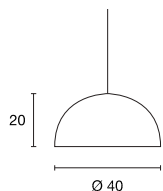

With integrated wave reflector
Warm light due to gold reflector

FORCHINI M for 1-Circuit-Track