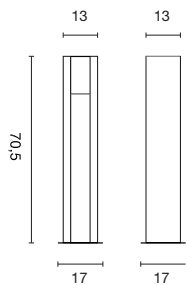

Natural stone granite, stainless steel

ARROCK SLOT GU10

page 014

Socket/ Lamp [excl.]	Material	Width in cm	Height in cm	Depth in cm	Base W in cm	Base D in cm	Note	Wattage Lamp	Colour	Item no.	Price
GU10 / LED GU10 51 mm	Granite/stainless steel 304	13,0	70,5	13,0	17,0	17,0	Supply line: open cable end. Granite is a natural product. Each fitting is unique.	4W max.	salt & pepper	231440	

Image	Recommended accessory	Item no.	Price	Image	Recommended accessory	Item no.	Price
	Earth spike, steel galvanized product L/W/D: 17/17/48,5 cm weight: 1,27 kg	231235			Connection box IP68, plastics, 3-pole, Ø/L: 2,7/11,5 cm	228730	
For a safe connection in the lamp shaft.							

PHILIPS LED SPOT GU10, Type PowerLED

Socket	Wattage	Energy consumption	Ø in cm	Length in cm	Colour temperature	Luminosity	Luminous flux	Colour rendering	Energy efficiency class	Item no.	Price
GU10	4W	4kWh/1000h	5,0	5,5	3000K	600cd	245lm	CRI 80	EEC=A+	560084	

Power consumption: 35mA

Natural stone granite, stainless steel

ARROCK GRANITE 40 | 70 ROUND

page 015

Socket/ Lamp [excl.]	Material	Ø in cm	Height in cm	Base W in cm	Base D in cm	Note	Wattage Lamp	Colour	Item no.	Price
E27 / TC(...)SE up to max. Ø/L: 4,3/11,5 cm	Granite/stainless steel	12,0	40,0 70,0	17,0	17,0	Granite is a natural product. Each fitting is unique.	15W max.	salt & pepper	231430 231431	

Image	Recommended accessory	Item no.	Price	Image	Recommended accessory	Item no.	Price
	Earth spike, steel galvanized Product L: 50 cm	229422			Connection box IP68, plastics, 3-pole, Ø/L: 2,7/11,5 cm	228730	
For a safe connection in the lamp shaft.							

PHILIPS ELD E27 Energy-saving lamp