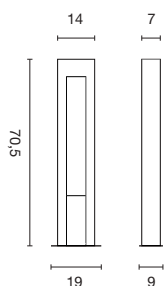

SLV HIGH-LIGHT

Natural stone granite, stainless steel

ARROCK ARC GU10

page 034

Socket/ Lamp [excl.]	Lamp options [excl.]	Material	Width in cm	Height in cm	Depth in cm	Base W in cm	Base D in cm	Note	Wattage Lamp	Colour	Item no.	Price
GU10 / QPAR51 up to max. Q/L: 5/7,6 cm	LED	Granite/ stainless steel 304	14,0	70,5	7,0	19,0	9,0	Granite is a natural product. Each fitting is unique.	35W max.	salt & pepper	231420	

Recommended accessory	Item no.	Price
 Earth spike, steel galvanized product L: 50 cm	231233	

PHILIPS LED SPOT GU10, Type PowerLED