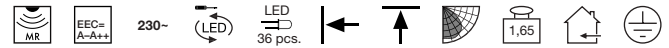

Lamp [incl.]	Material	Ø in cm	Height in cm	System Wattage	Wattage Lamp	Colour temperature	Luminous flux	Colour rendering	Accessories/Included	Colour	Item no.	Price
SMD LED	plastics/glass	28,0	10,0	17,8W	15W	3000K	750lm	CRI>80	LED driver [incl.], Motion detector with MR technique [incl.]	Glass satined	133710	
						5700K					133715	

page 077