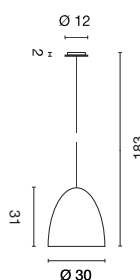

NEW
i

 Fitting in current trend colours
 Range from small to big - matches every ambience

PARA CONE 20

 page
124-
125

Socket/ Lamp [excl.]	Lamp options [excl.]	Material	Ø in cm	Shade H in cm	Canopy Ø in cm	Canopy H in cm	Wattage Lamp	Colour	Item no.	Price
E27 / A60	QA60 TC(...)/SE / LED	steel/ aluminium	20,0	20,5	10,0	2,0	60W max.	black high-gloss	133000	
								white high-gloss	133001	
								alu brushed	133005	
								copper brushed	133009	
								black/gold	133050	
		steel								
		steel/aluminium								