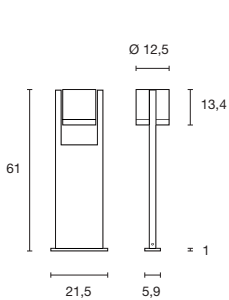

DELWA PATHLIGHT

Lamp [incl.]	Material	Width in cm	Height in cm	Depth in cm	System Wattage	Wattage Lamp	Colour temperature	Luminous flux	Colour rendering	Colour	Item no.	Price
LED PowerLED	Aluminium	21,5	61,0	7,0	6,8W	4x 1,5W	3000K	200lm	CRI>80	white	232201	
										anthracite	232205	
										alu brushed	232206	

page 012

Recommended accessory	Item no.	Price	Recommended accessory	Item no.	Price	Recommended accessory	Item no.	Price
	229840			229841			228726	

For a safe connection in the lamp shaft.