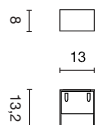

Indirect illumination
Premium LED

LOGS WALL