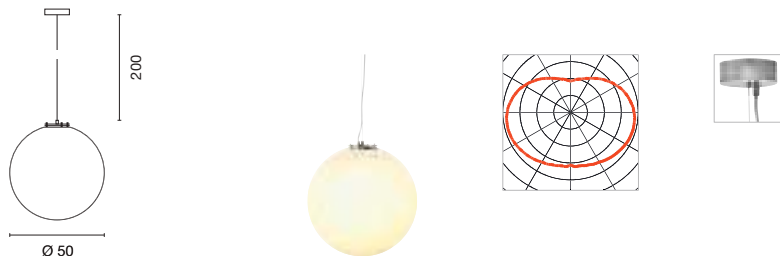

Impressive eye-catcher due to 50 cm diameter.

ROTOBALL 50

page 064-065

Socket/ Lamp [excl.]	Lamp options [excl.]	Material	Ø in cm	Canopy Ø in cm	Canopy H in cm	Accessories/ Included	Wattage Lamp	Colour	Item no.	Price
E27 / TCI (...) SE up to max. Ø: 9,5 cm	LED	Steel/ polyethylene [PE]	50,0	13,0	3,0	Canopy [incl.]	24W max.	silver-grey/white	165400	

PHILIPS MASTER LED E27, Type SMD LED, dimmable

Socket	Wattage	Energy consumption	Ø in cm	Length in cm	Colour temperature	Luminous flux	Colour rendering	Energy efficiency class	Item no.	Price
E27	13W	13kWh/1000h	6,1	12,7	2700K	1055lm	CRI 80	EEC=A+	560150	
Current draw: 69mA.										
E27	18W	18kWh/1000h	6,6	12,3	2700K	1521lm	CRI 80	EEC=A+	560151	
Current draw: 97mA.