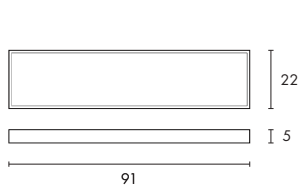

SLV
HIGH-LIGHT

i

Fitting used as furniture draws attention
Electronic ballast - quickstart
Application of coloured T16 lamp possible

FLAT 221