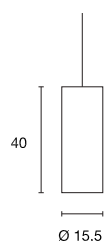

Discreet lighting in textile shade appearance

SOPRANA PD-3 for 1-Circuit-Track