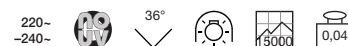

PHILIPS COREPRO LED GU10, 4,5W, Type SMD LED

NEW

Socket	Wattage	Energy consumption	Ø in cm	Length in cm	Colour temperature	Luminosity	Luminous flux	Colour rendering	Energy efficiency class	Item no.	Price
GU10	4,5W	5kWh/1000h	5,0	5,4	2700K	560cd	345lm	CRI 80	EEC=A+	560182	

Current draw: 39mA