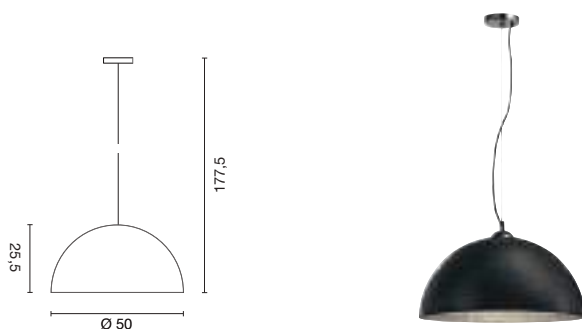

Current draw: 70mA.

Hand-made – each fitting is unique
Inside optionally gold or silver
Particularly warm light due to gold reflector
(version inside gold)

FORCHINI PD-1

Socket/ Lamp [excl.]	Lamp options [excl.]	Material	Ø in cm	Shade H in cm	Canopy Ø in cm	Canopy H in cm	Wattage Lamp	Accessories/ Included	Colour	Item no.	Price	
E27 / A60 up to max. length: 20 cm	QA60 TC(...)/SE / LED	steel/ glass fibre reinforced plastics textile cable in housing colour	50,0	25,5	11,0	2,0	40W max.	Canopy chrome [incl.]	black/chrome	inside silver	155520	
										inside gold	155530	
									white/chrome	inside silver	155521	
										inside gold	155531	