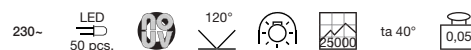

LED GX53, 3W, Type SMD LED

Socket	Wattage	Energy consumption	Ø in cm	Length in cm	Colour temperature	Luminosity	Luminous flux	Colour rendering	Energy efficiency class	Item no.	Price
GX53	3W	3kWh/1000h	7,5	2,9	6500K	3000K	260lm	CRI 85	EEC=A++	551371	
					3000K		250lm	CRI 83		551372	

Power consumption: 30mA