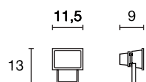

LED OUTDOOR BEAM 10W