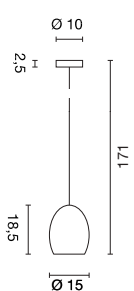

PHILIPS E27 10W, Type SMD LED

220~
-240~

Socket	Wattage	Energy consumption	Ø in cm	Length in cm	Weight	Colour temperature	Luminous flux	Colour rendering	Energy efficiency class	Item no.	Price
E27	6W	6kWh/1000h	5,6	10,3	0,08	2700K	470lm	CRI 80	EEC=A+	560160	
	10W	10kWh/1000h	6	11	0,14		806lm			560161	

Current draw: 40 / 70 mA.