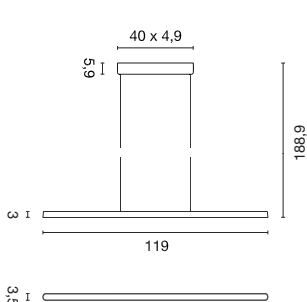

Material bamboo
Slim design

VINCELLI PD

Lamp [incl.]	Material	Length in cm	Width in cm	Height in cm	Canopy L in cm	Canopy W in cm	Canopy H in cm	Accessories/ Included	System Wattage	Colour temperature	Luminous flux	Colour rendering	Colour	Item no.	Price
LED SMD LED	bamboo/ steel	119,0	3,5	3,0	40,0	4,9	5,9	LED driver [incl.]	27,16W	2700K	1630lm	CRI 80	black/ bamboo	156227	

page
129