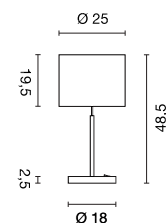

page
164-
165

Socket/ Lamp [excl.]	Lamp options [excl.]	Material	Shade Ø in cm	Shade H in cm	Arm L in cm	Canopy Ø in cm	Canopy H in cm	Wattage Lamp	Colour	Item no.	Price
E27 / A60 up to max. Ø/L: 7/12 cm	QA60 TC(...)/SE /	steel/ textile/PS	20,0	16,5	14,0	12,0	2,5	60W max.	chrome	Shade black	156020
										Shade white	156021

TENORA TL-1

page
164-
165

Socket/ Lamp [excl.]	Lamp options [excl.]	Material	Ø in cm	Height in cm	Shade Ø in cm	Shade H in cm	Base Ø in cm	Base H in cm	Supply line L in m	Wattage Lamp	Accessories/ Included	Colour	Item no.	Price
E27 / A60 up to max. L: 14,5 cm	QA60 TC(...)/SE /	steel/ textile/PS	25,0	48,5	25,0	19,5	18,0	2,5	1,8	60W max.	Switch on base [incl.] Supply line: Safety plug [incl.]	chrome	Shade black	156040
												Shade white	156041	

PHILIPS COREPRO LED E27 10W, Type SMD LED, dimmable