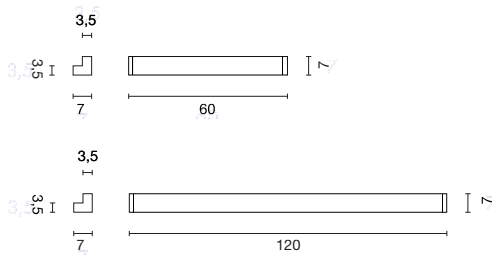

SLV HIGH-LIGHT

Electronic ballast - quickstart

(for downwards-directed light emission only)

L-LINE 60 | 120

Socket/ Lamp [excl.]	Material	Width in cm	Height in cm	Depth in cm	Weight in kg	Accessories/ Included	Wattage Lamp	Colour	Item no.	Price
G5 / T16	aluminium/PC	60,0	7,0	7,0	1,0	Electronic ballast [incl.]	24W	silver-grey	157414	
		120,0			2,3		28W		157424	

Note: Mechanical load 3 kg max.