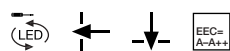

DASAR® FLAT LED 230V

Version	Colour	Colour temperature	Item no.	Price
Dasar® Flat LED 230V LED COB LED [incl.]	stainless steel	5700K	228411	
	brushed	3000K	228412	

[Please find detailed technical data on page 060.]