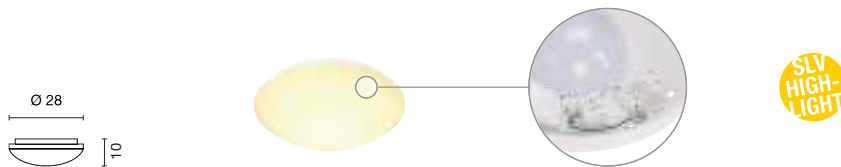

Motion detector with MR technique not visible and integrated in the housing

D-TECT LED

Lamp [incl.]	Material	Ø in cm	Height in cm	System Wattage	Wattage Lamp	Colour temperature	Luminous flux	Colour rendering	Accessories/Included	Colour	Item no.	Price
SMD LED	plastics/glass	28,0	10,0	17,8W	15W	3000K	750lm	CRI>80	LED driver [incl.], Motion detector with MR technique [incl.]	Glass satined	133710	
						5700K					133715	

page 077