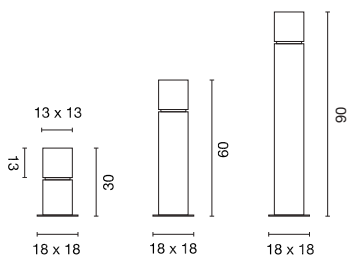

SLV
HIGH-LIGHT

Alu brushed/varnished

SQUARE POLE 30 | 60 | 90

Socket/ Lamp [excl.]	Lamp options [excl.]	Material	Width in cm	Depth in cm	Height in cm	Base W in cm	Base D in cm	Wattage Lamp	Colour	Item no.	Price
E27 / TC(...)SE up to max. Ø/L: 6/15 cm	LED	Aluminium/acrylic	13,0	13,0	30,0	18,0	18,0	20W max.	alu brushed/varnished	232236	
					60,0					232246	
					90,0					232249	

page
017

Recommended accessory	Item no.	Price	Recommended accessory	Item no.	Price
Concrete anchor set stainless steel 304	232220		Earth spike steel galvanized product L: 50 cm	231234	

PHILIPS E27 10W, Type SMD LED

Socket	Wattage	Energy consumption	Ø in cm	Length in cm	Weight	Colour temperature	Luminous flux	Colour rendering	Energy efficiency class	Item no.	Price
E27	6W	6kWh/1000h	5,6	10,3	0,08	2700K	470lm	CRI 80	EEC=A+	560160	
	10W	10kWh/1000h	6	11	0,14		806lm			560161	

Power consumption: 40 / 70 mA.