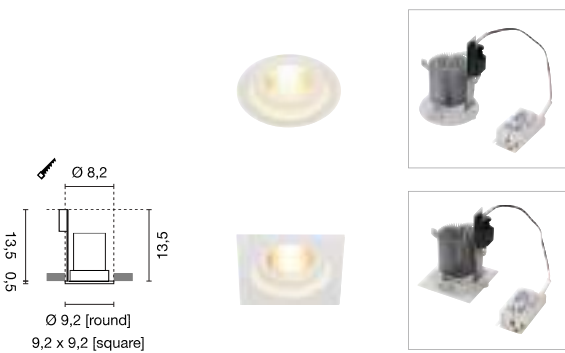

Design your home individually!
After priming the fitting can be painted with wall paint.
Other suitable materials:
Water colours, ceramics paint, acrylic paint, linseed oil or oil paint, crayons and airbrush, or even stickers.

GL 102 CURVE Plaster Wall Light

Socket/ Lamp [excl.]	Material	Width in cm	Height in cm	Depth in cm	Accessory/ Included	Wattage Lamp	Colour	Item no.	Price
R7s 78mm / QT-DE12	Plaster/steel	36,0	6,5	17,0	Fine abrasive paper for surface cleaning [incl.]	100W max.	white	148012	

Note: After priming the fitting can be painted with wall paint.

PHILIPS QT-DE 78 MM PLUSLINE ES Quartz halogen

Socket	Wattage	Colour temperature	Luminous flux	Colour rendering	Energy efficiency class	Energy consumption	Item no.	Price
R7s, 78 mm	48W ± 60W	2900K	775lm	CRI 100	EEC=D	48kWh/1000h	519230	
	80W ± 100W		1415lm			80kWh/1000h	519231