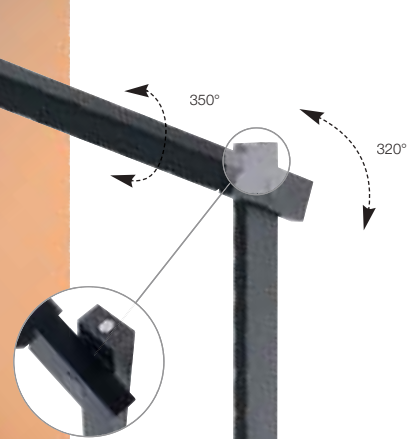

SLV
HIGH-LIGHT