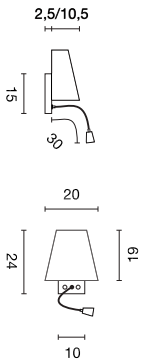

Glass shade fitting with separate reading light
Individual adjustment of reading light via flex-arm
Light sources can be switched separately
Switch [incl.]
Premium LED

COUPA FLEXLED