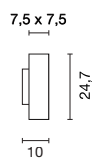

Design your home individually!
After priming the fitting can be painted with wall paint.
Other suitable materials:
Water colours, ceramics paint, acrylic paint, linseed oil or oil paint, crayons and airbrush, or even stickers.

PLASTRA CL-1

Socket/ Lamp [excl.]	Lamp options [excl.]	Material	Width in cm	Height in cm	Depth in cm	Accessories/ Included	Wattage Lamp	Colour	Item no.	Price
GU10 / QPAR51	LED	Plaster/steel	9,0	13,5	9,0	Fine abrasive paper for surface cleaning [incl.]	35W max.	white	148004	

page
068-
069

Note: After priming the fitting can be painted over with wall paint.
Other suitable materials: Water colours, ceramics paint, acrylic paint, linseed oil or oil paint, crayons and airbrush, or even stickers.

PHILIPS LED SPOT GU10, Type PowerLED

Socket	Wattage	Energy consumption	Ø in cm	Length in cm	Colour temperature	Luminosity	Luminous flux	Colour rendering	Energy efficiency class	Item no.	Price	
	GU10	4W	4kWh/1000h	5,0	5,5	3000K	600cd	245lm	CRI 80	EEC=A+	560084	

Current draw: 35mA

Design your home individually!
After priming the fitting can be painted with wall paint.
Other suitable materials:
Water colours, ceramics paint, acrylic paint, linseed oil or oil paint, crayons and airbrush, or even stickers.

PLASTRA WL-1

Socket/ Lamp [excl.]	Lamp options [excl.]	Material	Width in cm	Height in cm	Depth in cm	Accessories/ Included	Wattage Lamp	Colour	Item no.	Price
GU10 / QPAR51	LED	Plaster/steel	7,5	24,7	10,0	Fine abrasive paper for surface cleaning [incl.]	2x 35W max.	white	148015	

page
068-
069

Note: After priming the fitting can be painted over with wall paint.
Other suitable materials: Water colours, ceramics paint, acrylic paint, linseed oil or oil paint, crayons and airbrush, or even stickers.

PHILIPS LED SPOT GU10, Type PowerLED