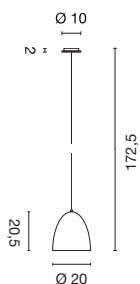

NEW

i

Fitting in current trend colours
Range from small to big - matches every ambience

PARA CONE 20