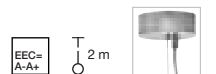

Version	Colour	Item no.	Price
Rotoball 50 E27 / TC(..)SE [excl.]	silver-grey/white	165400	

Recommended lamp [excl.]	Wattage	Item no.	Price
PHILIPS E27, SMD LED 2700K, EEC=A+	18W	560151	

ROTOBALL 50

[Please find detailed technical data on page 082.]