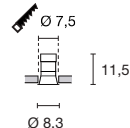

page 150

Lamp [incl.]	Material	Shape	Ø in cm	Length in cm	Width in cm	Height in cm	Colour temperature	Luminous flux	Colour rendering	System Wattage	Accessories/ Included	Colour	Item no.	Price
LED COB LED	aluminium/ plastics	○	9,3	-	-	4,8	3000K	525lm	CRI>=80	9,1W	LED driver [incl.]	white	113901	
							2700K					alu brushed	113906	
							3000K					white	113871	NEW
		□	-	9,0	9,0		white					113911		
							3000K					alu brushed	113916	
							2700K					white	113881	NEW
											alu brushed	113886	NEW	

Material thickness ceiling: 20 mm max.

HORN GU10 Clip springs