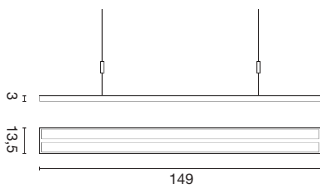

LED PANEL ROUND

Lamp [incl.]	Material	Ø in cm	Height in cm	Canopy Ø in cm	Canopy H in cm	Accessories/ Included	System Wattage	Colour temperature	Luminous flux	Colour rendering	Colour	Item no.	Price
LED SMD LED	aluminium	60,4	2,7	16,1	4,7	LED driver [incl.]	39,71W	2700K	2630lm	CRI 80	white	158622	
								3000K				158623	
								4000K				158624	
								2700K	2630lm		silver-grey	158632	
								3000K				158633	
								4000K				158634	

EP1 DIMMER 1-10V

Description	Wattage	Length in cm	Width in cm	Height¹ in cm	Height² in cm	Axes Ø in cm	Weight in kg	Item no.	Price
EP1 Dimmer 1-10V	10W max.	2,3	3,9	2,0	3,6	0,6	0,04	470505	

For connection with controls of 1-10V control voltage.

KUNO

Socket/ Lamp [excl.]	Material	Length in cm	Width in cm	Height in cm	Accessories/ Included	Wattage Lamp	Colour	Item no.	Price
G5 / T16	aluminium Diffusor PMMA	149,0	13,5	3,0	Electronic ballast [incl.], Canopy [excl.]	2x 35W	white	160831	
							silver-grey	160832	

Note: This fitting will be shipped with an open cable end. If required, please order the canopy Tron separately.

Recommended accessory [excl.]:
Canopy Tron, strain-relief [incl.], L/W/H: 10/5,4/3 cm | white | 925191
Canopy Tron, strain-relief [incl.], L/W/H: 10/5,4/3 cm | silver-grey | 925190

T5 Energy-saving Lamp

Socket	Wattage	Energy consumption	Ø in cm	Length in cm	Colour temperature	Luminous flux	Colour rendering	Energy efficiency class	Item no.	Price
G5	35W	38kWh/1000h	1,6	145,0	3000K	3300lm	CRI 85	EEC=A+	548035	
					4000K				548135	

Packaging unit: 10 pcs. [Packagings of 3 available without any extra costs. Please contact our sales department.]