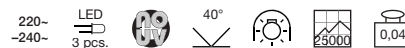

LED GU10, 4,3W, Type SMD LED

Socket	Wattage	Energy consumption	Ø in cm	Length in cm	Colour temperature	Luminosity	Luminous flux	Colour rendering	Energy efficiency class	Item no.	Price
GU10	4,3W	5kWh/1000h	5,0	5,4	2700K	530cd	245lm	CRI 80	EEC=A+	551252	

Current draw: 39mA