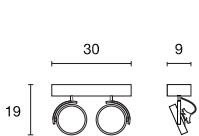

Puristic design
Free adjustment of the lamp heads

KALU 2