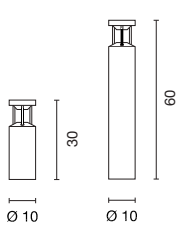

SLV
HIGH-LIGHT

NEW

Stainless steel 316 - particularly weather-proof
Premium COB LED

VAP LED 30 | 60