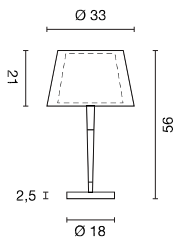

Bishade consists of two lamp shades, of which the outer one is transparent and the inner one white.

[Detail 155651]

BISHADE TL-1

Socket/ Lamp [excl.]	Lamp options [excl.]	Material	Ø in cm	Height in cm	Shade H in cm	Base Ø in cm	Base H in cm	Supply line L	Wattage Lamp	Accessories/ Included	Colour	Item no.	Price
E27 / A60 up to max. L: 15 cm	QA60 / TC(...)SE / LED	textile/PS steel/artificial leather	33,0	56,0	21,0	18,0	2,5	2 m	40W max.	Switch on supply line [incl.], Mains plug: Euro [incl.]	Shade outside black transparent/ inside white	155651	

page
066-
067