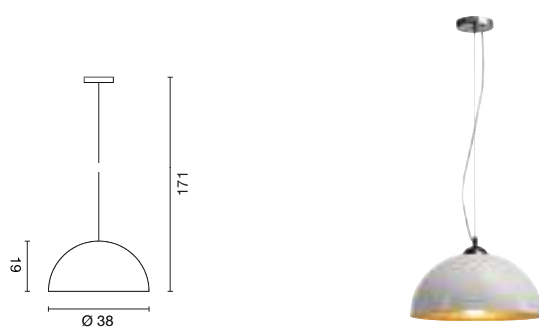

Hand-made – each fitting is unique
Inside optionally gold or silver
Particularly warm light due to gold reflector
(version inside gold)

FORCHINI PD-2

Socket/ Lamp [excl.]	Lamp options [excl.]	Material	Ø in cm	Shade H in cm	Canopy Ø in cm	Canopy H in cm	Wattage Lamp	Accessories/ Included	Colour	Item no.	Price	
E27 / A60 up to max. length: 14 cm	QA60 TC(...)/SE / LED	steel/ glass fibre reinforced plastics textile cable in housing colour	38,0	19,0	11,0	2,0	40W max.	Canopy chrome [incl.]	black/chrome	inside silver	155500	
										inside gold	155510	
									white/chrome	inside silver	155501	
										inside gold	155511	

page
133

PHILIPS COREPRO LED E27 10W, Type SMD LED, dimmable

Socket	Wattage	Energy consumption	Ø in cm	Length in cm	Colour temperature	Luminous flux	Colour rendering	Energy efficiency class	Item no.	Price
E27	10W	10kWh/1000h	6	11	2700K	806lm	CRI 80	EEC=A+	560161	

Current draw: 70mA.