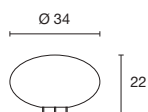

page
023

Mobile fitting

LIPSY® OUT FLOOR

page
024

Socket/ Lamp [excl.]	Lamp options [excl.]	Material	Ø in cm	Height in cm	Supply line L	Accessories/ Included	Wattage Lamp	Colour	Item no.	Price
E27 / TC(...) SE up to max. length: 11,6 cm		PE	34,0	22,0	2 m	Mains plug: IP-shaped [incl.]	23W max.	white	227361	