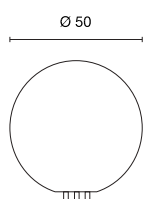

page
023

Mobile fitting

LIPSY® OUT FLOOR

page
024

Socket/ Lamp [excl.]	Lamp options [excl.]	Material	Ø in cm	Height in cm	Supply line L	Accessories/ Included	Wattage Lamp	Colour	Item no.	Price
E27 / TC(...) SE up to max. length: 11,6 cm		PE	34,0	22,0	2 m	Mains plug: IP-shaped [incl.]	23W max.	white	227361	