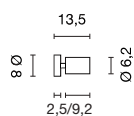

Timeless spot – tastes change, this spot stays.
Premium LED

DEBASTO