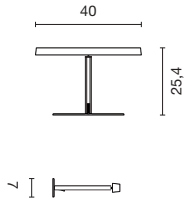

Material bamboo
Slim design

VINCELLI TL