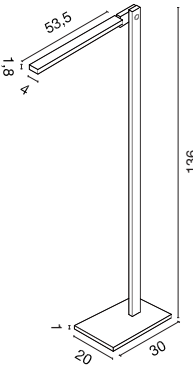

Solid, high-quality workmanship
Individual adjustments possible due
to adjustable arm and foot
Premium LED

MECANICA Floor Stand

Lamp [incl.]	Material	Length in cm	Width in cm	Height in cm	Supply line L	Accessories/ Included	System Wattage	Wattage Lamp	Colour temperature	Luminous flux	Colour rendering	Colour	Item no.	Price
SMD LED	aluminium/steel	30,0	20,0	136,0	2 m	Switch on top of main rod [incl.], Mains plug: Euro [incl.]	8,5W	6W	3000K	385lm	CRI 85	black	146060	

page 190