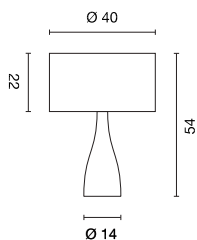

Genuine concrete
Each fitting is unique.

SOPRANA SOLID TL-2

230~

page 098

Socket/ Lamp [excl.]	Lamp options [excl.]	Material	Ø in cm	Height in cm	Shade H in cm	Base Ø in cm	Mains cable L in m	Wattage Lamp	Accessory/ Included	Colour	Item no.	Price	
E27 up to max. length: 14,8 cm	QA60 TC(...)/SE / LED	Concrete/ textile	40,0	54,0	22,0	14,0	1,8	40W max.	Switch in mains cable [incl.], Mains plug: Euro [incl.]	concrete grey	Shade grey-beige	155701	

Genuine concrete
Stands out with the lively structure
of the lamp corpus.
Each fitting is unique.

SOPRANA SOLID PD-4

230~

page 099

Socket/ Lamp [excl.]	Lamp options [excl.]	Material	Shade Ø in cm	Shade H in cm	Canopy Ø in cm	Canopy H in cm	Wattage Lamp	Colour	Item no.	Price
E27 / A60 up to max. length: 12 cm	QA60 TC(...)/SE / LED	Concrete	14,0	31,0	10,0	2,5	25W max.	concrete grey	155713	

PHILIPS COREPRO LED E27 10W, Type SMD LED, dimmable

220~
-240~

Socket	Wattage	Energy consumption	Ø in cm	Length in cm	Colour temperature	Luminous flux	Colour rendering	Energy efficiency class	Item no.	Price
E27	10W	10kWh/1000h	6	11	2700K	806lm	CRI 80	EEC=A+	560161	

Current draw: 70mA.

Genuine concrete
Stands out with the lively structure
of the lamp corpus.
Each fitting is unique.

SOPRANA SOLID PD-3

230~

page 099

Socket/ Lamp [excl.]	Lamp options [excl.]	Material	Shade Ø in cm	Shade H in cm	Canopy Ø in cm	Canopy H in cm	Wattage Lamp	Colour	Item no.	Price
GU10 / QPAR51	GU10 51mm	Concrete	15,0	19,5	10,0	2,5	25W max.	concrete grey	155712	

PHILIPS MASTER LED GU10, 5,3W, Type SMD LED, dimmable

220~
-240~

Socket	Wattage	Energy consumption	Ø in cm	Length in cm	Colour temperature	Luminosity	Luminous flux	Colour rendering	Energy efficiency class	Item no.	Price
GU10	5,3W	6kWh/1000h	5	5,5	3000K	950cd	355lm	CRI 80	EEC=A+	560143	

Current draw: 29mA