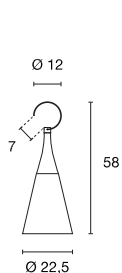

Powder-coated
Mobile fitting

PLENUM® SWING