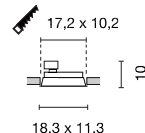

page 151

Socket/ Lamp [excl.]	Lamp options [excl.]	Material	Ø in cm	Height in cm	Wattage Lamp	Colour	Item no.	Price
GU10 / <math>\llcorner</math> QPAR51	LED	steel	8,3	11,5	50W max.	black	112910	NEW
						white	112911	

HORN 2 TURNO GU10 Clip springs