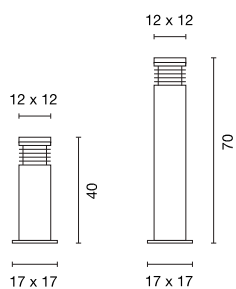

SLV HIGH-LIGHT

Natural stone granite, stainless steel

ARROCK GRANITE 40 | 70

page 035

Socket/ Lamp [excl.]	Lamp options [excl.]	Material	Width in cm	Height in cm	Depth in cm	Base W in cm	Base D in cm	Note	Wattage Lamp	Colour	Item no.	Price
E27 / TC(.,.)SE up to max. Q/L: 4,3/11,5 cm	LED	Granite/ stainless steel	12,0	40,0 70,0	12,0	17,0	17,0	Granite is a natural product. Each fitting is unique.	15W max.	salt & pepper	231410 231411	

Recommended accessory	Item no.	Price
 Earth spike, steel galvanized product L: 50 cm	229422	

Recommended accessory	Item no.	Price
 Connection box IP68, plastics, 3-pole, Q/L: 2,7/11,5 cm	228730	

For a safe connection in the lamp shaft.

PHILIPS E27 10W, Type SMD LED

Socket	Wattage	Energy consumption	Q in cm	Length in cm	Weight	Colour temperature	Luminous flux	Colour rendering	Energy efficiency class	Item no.	Price
E27	6W	6kWh/1000h	5,6	10,3	0,08	2700K	470lm	CRI 80	EEC=A+	560160	
	10W	10kWh/1000h	6	11	0,14		806lm			560161	

Power consumption: 40 / 70 mA.

NEW