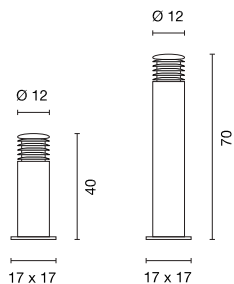

PHILIPS LED SPOT GU10, Type PowerLED

Socket	Wattage	Energy consumption	Ø in cm	Length in cm	Colour temperature	Luminosity	Luminous flux	Colour rendering	Energy efficiency class	Item no.	Price
GU10	4W	4kWh/1000h	5,0	5,5	3000K	600cd	245lm	CRI 80	EEC=A+	560084	

Power consumption: 35mA