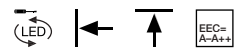

Version	Colour	Item no.	Price
Terang SMD LED [incl.]	white	229921	
	silver-grey	229924	
	anthracite	229925	

[Please find detailed technical data on page 044.]