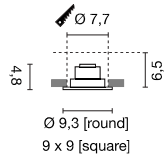

General adjustment range – individual and selective direction of the light cone
Premium LED
Set: LED driver [incl.]