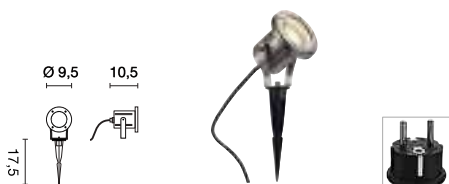

NAUTILUS SPIKE Stainless steel

i
Stainless steel 316 – extremely weather-proof

Socket/ Lamp [excl.]	Lamp options [excl.]	Material	Head Ø in cm	Head L in cm	Spike L in cm	Mains cable L	Accessories/ Included	Wattage Lamp	Colour	Item no.	Price
GU10 / QPAR51 up to max. Ø/L: 5/6 cm	LED	Stainless steel 316	9,5	10,5	17,5	1,5 m	Mains plug: IP safety plug [incl.], Plastics spike [incl.]	35W max.	stainless steel brushed	229740	

page
038-
039

LED GU10, 4,3W, Type SMD LED

Socket	Wattage	Energy consumption	Ø in cm	Length in cm	Colour temperature	Luminosity	Luminous flux	Colour rendering	Energy efficiency class	Item no.	Price
GU10	4,3W	5kWh/1000h	5,0	5,4	2700K	530cd	245lm	CRI 80	EEC=A+	551252	

Power consumption: 39mA