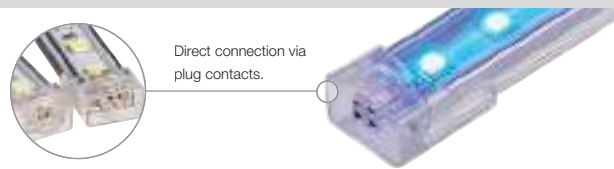

Installation sample for up to 1 m max.

Installation sample for up to 50W max.

Details Delf C Pro

Details Delf C Pro RGB

DELFC PRO Light Bar

Decorative light bars for kitche base units
Available in different lengths
Delf C RGB Pro: LED light with controlled light colour