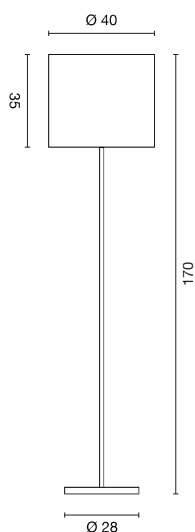

SOPRANA SL-2

230~

page
094-
095

Socket/ Lamp [excl.]	Lamp options [excl.]	Material	Ø in cm	Height in cm	Shade H in cm	Base Ø in cm	Mains cable L in m	Wattage Lamp	Accessory/ Included	Colour	Item no.	Price
E27 / A60 up to max. length: 17,5 cm	QA60 TC(...)/SE / LED	Shade: textile/PS Rod/base: steel	40,0	170,0	35,0	28,0	2,0	60W max.	Foot switch in mains cable [incl.] Mains plug: Euro [incl.]	metal brushed	Shade white Shade beige	155362 155363

SOPRANA CL-1

230~

page
094-
095

Socket/ Lamp [excl.]	Lamp options [excl.]	Material	Ø in cm	Height in cm	Shade H in cm	Canopy Ø in cm	Wattage Lamp	Colour	Item no.	Price
E27 / A60 up to max. length: 14,5 cm	QA60 TC(...)/SE / LED	Steel/textile/PS Disk: acrylic	50,0	32,0	26,0	15,0	3x 60W max.	Canopy chrome Acrylic glass satined	Shade white Shade beige	155372 155373

PHILIPS E27 10W, Type SMD LED

220-
-240-

Socket	Wattage	Energy consumption	Ø in cm	Length in cm	Weight	Colour temperature	Luminous flux	Colour rendering	Energy efficiency class	Item no.	Price
E27	6W	6kWh/1000h	5,6	10,3	0,08	2700K	470lm	CRI 80	EEC=A+	560160	
	10W	10kWh/1000h	6	11	0,14		806lm			560161	

Current draw: 40 / 70 mA.