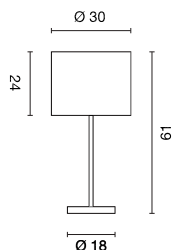

SOPRANA TL-2

230~

page
094-
095

Socket/ Lamp [excl.]	Lamp options [excl.]	Material	Ø in cm	Height in cm	Shade H in cm	Base Ø in cm	Mains cable L in m	Wattage Lamp	Accessory/ Included	Colour	Item no.	Price
E27 / A60 up to max. length: 14,5 cm	QA60 TC(...)/SE / LED	Shade: textile/PS Rod/base: steel	30,0	61,0	24,0	18,0	2,0	60W max.	Switch on mains cable [incl.] Mains plug: Euro [incl.]	metal brushed	Shade white Shade beige	155352 155353