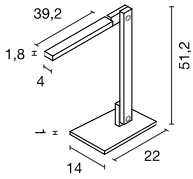

[Filmclip]

Solid, high-quality workmanship
Individual adjustments possible due
to adjustable arm and foot
Premium LED

MECANICA Table Lamp

Lamp [incl.]	Material	Length in cm	Width in cm	Height in cm	Supply line L	Accessories/ Included	System Wattage	Wattage Lamp	Colour temperature	Luminous flux	Colour rendering	Colour	Item no.	Price
SMD LED	aluminium/steel	22,0	14,0	51,2	2 m	Switch on base [incl.], Mains plug: Euro [incl.]	8,5W	6W	3000K	385lm	CRI 85	black	146050	

page 190

Solid, high-quality workmanship
Individual adjustments possible due
to adjustable arm and foot
Premium LED

MECANICA Floor Stand

Lamp [incl.]	Material	Length in cm	Width in cm	Height in cm	Supply line L	Accessories/ Included	System Wattage	Wattage Lamp	Colour temperature	Luminous flux	Colour rendering	Colour	Item no.	Price
SMD LED	aluminium/steel	30,0	20,0	136,0	2 m	Switch on top of main rod [incl.], Mains plug: Euro [incl.]	8,5W	6W	3000K	385lm	CRI 85	black	146060	

page 190