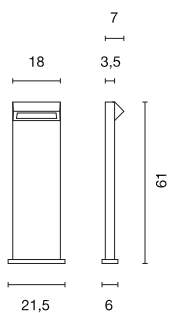

Premium LED

DELWA PATHLIGHT