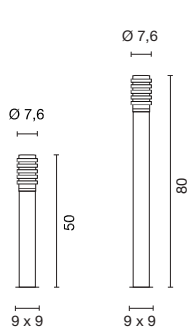

Stainless steel

BIG NAILS PLUS WALL LIGHT

Socket/ Lamp [excl.]	Lamp options [excl.]	Material	Ø in cm	Height in cm	Depth in cm	Wattage Lamp	Colour	Item no.	Price
E27 / TC(...)SE up to max. Ø/L: 4,8/14,8 cm		Stainless steel 304/ acrylic glass	7,6	47,0	16,0	23W max.	stainless steel	231622	

page
036

	Recommended accessory	Item no.	Price
	Connection box IP68, plastics, 3-pole, Ø/L: 2,7/11,5 cm	228730	

For a safe connection in the lamp shaft.

Stainless steel

BIG NAILS PLUS 50 | 80

Socket/ Lamp [excl.]	Lamp options [excl.]	Material	Ø in cm	Height in cm	Base W in cm	Base D in cm	Wattage Lamp	Colour	Item no.	Price
E27 / TC(...)SE up to max. Ø/L: 4,8/14,8 cm		Stainless steel 304/ acrylic glass	7,6	50,0 80,0	9,0	9,0	23W max.	stainless steel	231602 231612	

page
036

	Recommended accessory	Item no.	Price		Recommended accessory	Item no.	Price
	Earth spike, steel galvanized product L: 50 cm	227922			Connection box IP68, plastics, 3-pole, Ø/L: 2,7/11,5 cm	228730	

For a safe connection in the lamp shaft.

E27 TUBE LED, 4,7W, Type SMD LED

	Socket	Wattage	Energy consumption	Ø in cm	Length in cm	Colour temperature	Luminous flux	Colour rendering	Energy efficiency class	Item no.	Price
	E27	4,7W	5kWh/1000h	4,5	13,9	3000K	380lm	CRI 81	EEC=A+	551532	

Power consumption: 40mA. Especially for application in outdoor fittings with limited space for lamps, such as the Rusty range.