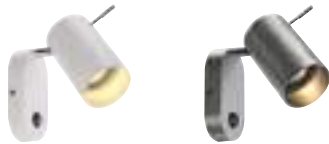

Switch [incl.]

ASTO TUBE

Version	Colour	Item no.	Price
Asto Tube	white	146411	
GU10 / <math>\leq 1</math> QPAR51 [excl.]	alu brushed	146416	

Version	Colour	Item no.	Price
Asto Tube 1	white	147411	
GU10 / <math>\leq 1</math> QPAR51 [excl.]	alu brushed	147421	

Version	Colour	Item no.	Price
Asto Tube 2	white	147412	
GU10 / <math>\leq 1</math> QPAR51 [excl.]	alu brushed	147422	

Version	Colour	Item no.	Price
Asto Tube 3	white	147413	
GU10 / <math>\leq 1</math> QPAR51 [excl.]	alu brushed	147423	

Version	Colour	Item no.	Price
Asto Tube 3 Round	white	147414	
GU10 [excl.]	alu brushed	147424	

Recommended lamp [excl.]	Wattage	Item no.	Price
PHILIPS GU10, SMD LED 2700K, EEC=A+	4,5W	560182	

[Please find detailed technical data on page 181-183.]