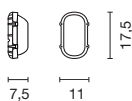

DOLIX OUT GU10 ROUND Clip Springs – High-Voltage

page 006

Socket/ Lamp [excl.]	Lamp options [excl.]	Material	Front Ø in cm	Front H in cm	Height in cm	Wattage lamp	Note	Colour	Item no.	Price
GU10 / QPAR51	LED	Aluminium/ glass satined	8,0	0,5	13,0	35W max.	Material thickness ceiling: 15 mm max.	white	111021	
								chrome	111022	
								silver-grey	111024	
								titanium	111027	

LED GU10, 4,3W, Type SMD LED

Socket	Wattage	Energy consumption	Ø in cm	Length in cm	Colour temperature	Luminosity	Luminous flux	Colour rendering	Energy efficiency class	Item no.	Price
GU10	4,3W	5kWh/1000h	5,0	5,4	2700K	530cd	245lm	CRI 80	EEC=A+	551252	

Power consumption: 39mA

TERANG

page 007

Lamp [incl.]	Material	Width in cm	Height in cm	Depth in cm	Accessories/ Included	System wattage	Wattage Lamp	Colour temperature	Luminous flux	Colour rendering	Colour	Item no.	Price
LED SMD LED	Aluminium/acrylic	17,5	11,0	7,5	LED driver [incl.]	9W	7,2W	3000K	700lm	CRI>80	white	229921	
											silver-grey	229924	
											anthracite	229925