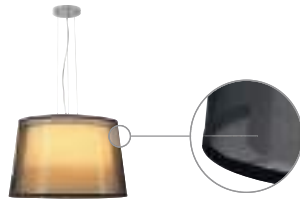

Bishade consists of two lamp shades, of which the outer one is transparent and the inner one white.

[Detail 155651]

BISHADE PD-1

Socket/ Lamp [excl.]	Lamp options [excl.]	Material	Ø in cm	Height in cm	Canopy Ø in cm	Canopy H in cm	Wattage Lamp	Accessories/ Included	Colour	Item no.	Price
E27 / TC(...)SE up to max. length: 17 cm	QA60 / TC(...)SE / LED	steel/textile/PS	60,0	38,5	15,0	2,5	3x 23W max.	Switch on supply line [incl.], Mains plug: Euro [incl.]	Canopy chrome Shade outside black transparent/inside white	155650	

page
066-
067