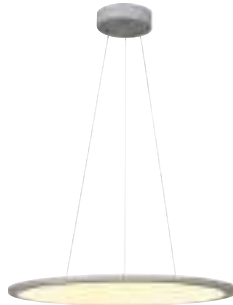

LED PANEL ROUND