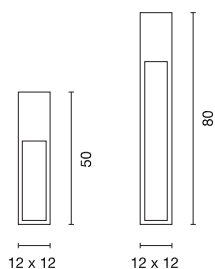

RUSTY SQUARE 40 | 70

Socket/ Lamp [excl.]	Lamp options [excl.]	Material	Width in cm	Height in cm	Depth in cm	Base W in cm	Base D in cm	Wattage Lamp	Colour	Item no.	Price
E27 / TC(...)SE up to max. Ø/L: 4,8/13,5 cm	LED	FeCSI steel/ PC	12,0	40,0	12,0	17,0	17,0	11W max.	iron rusted	229420	
				71,0						229421	

page
032

Recommended accessory	Item no.	Price
 Earth spike, steel galvanized product L: 50 cm	229422	
 Connection box IP68, plastics, 3-pole, Ø/L: 2,7/11,5 cm	228730	
For a safe connection in the lamp shaft.