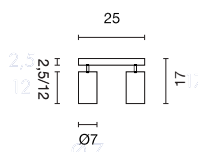

ASTO TUBE 2

page 178-179

Socket/ Lamp [excl.]	Lamp options [excl.]	Material	Head Ø in cm	Head H in cm	Canopy L in cm	Canopy W in cm	Canopy H in cm	Wattage Lamp	Colour	Item no.	Price
GU10 / <math>\ast</math> QPAR51 up to max. Ø/L: 6,4/8,1 cm	<math>\ast</math> QPAR64 / LED	aluminium	7,0	12,0	25,0	7,0	2,5	2x 75W max.	white	147412	
									alu brushed	147422	

Recommended accessory [excl.]: Lamp pliers für MR16/GU10 | 470640

PHILIPS COREPRO LED GU10, 4,5W, Type SMD LED

NEW

Socket	Wattage	Energy consumption	Ø in cm	Length in cm	Colour temperature	Luminosity	Luminous flux	Colour rendering	Energy efficiency class	Item no.	Price
GU10	4,5W	5kWh/1000h	5,0	5,4	2700K	560cd	345lm	CRI 80	EEC=A+	560182	

Current draw: 39mA

PAR20 GU10 Quartz halogen

Socket	Wattage	Energy consumption	Ø in cm	Length in cm	Colour temperature	Luminosity	Luminous flux	Colour rendering	Energy efficiency class	Item no.	Price
GU10	75W	75kWh/1000h	6,4	6,4	2700K	1750cd	680lm	CRI 100	EEC=D	575682	

ASTO TUBE 3

page 178-179

Socket/ Lamp [excl.]	Lamp options [excl.]	Material	Head Ø in cm	Head H in cm	Canopy L in cm	Canopy W in cm	Canopy H in cm	Wattage Lamp	Colour	Item no.	Price
GU10 / <math>\ast</math> QPAR51 up to max. Ø/L: 6,4/8,1 cm	<math>\ast</math> QPAR64 / LED	aluminium	7,0	12,0	36,0	7,0	2,5	3x 75W max.	white	147413	
									alu brushed	147423	

Recommended accessory [excl.]: Lamp pliers für MR16/GU10 | 470640

PHILIPS COREPRO LED GU10, 4,5W, Type SMD LED

NEW

Socket	Wattage	Energy consumption	Ø in cm	Length in cm	Colour temperature	Luminosity	Luminous flux	Colour rendering	Energy efficiency class	Item no.	Price
GU10	4,5W	5kWh/1000h	5,0	5,4	2700K	560cd	345lm	CRI 80	EEC=A+	560182	

Current draw: 39mA

PAR20 GU10 Quartz halogen