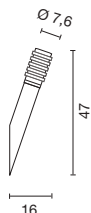

Stainless steel

BIG NAILS PLUS WALL LIGHT

Socket/ Lamp [excl.]	Lamp options [excl.]	Material	Ø in cm	Height in cm	Depth in cm	Wattage Lamp	Colour	Item no.	Price
E27 / TC(...)SE up to max. Ø/L: 4,8/14,8 cm		Stainless steel 304/ acrylic glass	7,6	47,0	16,0	23W max.	stainless steel	231622	

page
036

	Recommended accessory	Item no.	Price
	Connection box IP68, plastics, 3-pole, Ø/L: 2,7/11,5 cm	228730	

For a safe connection in the lamp shaft.

Stainless steel

BIG NAILS PLUS 50 | 80

Socket/ Lamp [excl.]	Lamp options [excl.]	Material	Ø in cm	Height in cm	Base W in cm	Base D in cm	Wattage Lamp	Colour	Item no.	Price
E27 / TC(...)SE up to max. Ø/L: 4,8/14,8 cm		Stainless steel 304/ acrylic glass	7,6	50,0 80,0	9,0	9,0	23W max.	stainless steel	231602 231612	

page
036

	Recommended accessory	Item no.	Price		Recommended accessory	Item no.	Price
	Earth spike, steel galvanized product L: 50 cm	227922			Connection box IP68, plastics, 3-pole, Ø/L: 2,7/11,5 cm	228730	

For a safe connection in the lamp shaft.

E27 TUBE LED, 4,7W, Type SMD LED

	Socket	Wattage	Energy consumption	Ø in cm	Length in cm	Colour temperature	Luminous flux	Colour rendering	Energy efficiency class	Item no.	Price
	E27	4,7W	5kWh/1000h	4,5	13,9	3000K	380lm	CRI 81	EEC=A+	551532	

Power consumption: 40mA. Especially for application in outdoor fittings with limited space for lamps, such as the Rusty range.