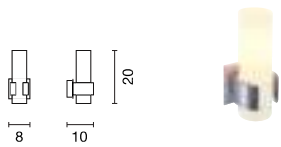

DENA 1

page 074

Socket/ Lamp [excl.]	Lamp options [excl.]	Material	Width in cm	Height in cm	Depth in cm	Weight in kg	Wattage Lamp	Colour	Item no.	Price
E14 / C35 up to max. Ø/L: 5/9,6 cm	QC35/ TC(...)/SE / LED	Aluminium/ glass satined	8,0	20,0	10,0	0,58	40W max.	alu brushed	147519	

PHILIPS COREPRO LED CANDLE E14, 3W, Type COB LED

Socket	Wattage	Energy consumption	Ø in cm	Length in cm	Colour temperature	Luminous flux	Colour rendering	Energy efficiency class	Item no.	Price
E14	3W	3kWh/1000h	3,7	11,3	2700K	250lm	CRI 80	EEC=A+	560222	

Current draw: 30mA

DENA 2

page 074

Socket/ Lamp [excl.]	Lamp options [excl.]	Material	Width in cm	Height in cm	Depth in cm	Weight in kg	Wattage Lamp	Colour	Item no.	Price
E14 / C35 up to max. Ø/L: 5/9,6 cm	QC35/ TC(...)/SE / LED	Aluminium/ glass satined	8,0	30,0	10,0	0,73	2x 40W max.	alu brushed	147529	

PHILIPS COREPRO LED CANDLE E14, 3W, Type COB LED

Socket	Wattage	Energy consumption	Ø in cm	Length in cm	Colour temperature	Luminous flux	Colour rendering	Energy efficiency class	Item no.	Price
E14	3W	3kWh/1000h	3,7	11,3	2700K	250lm	CRI 80	EEC=A+	560222	

Current draw: 30mA

AIR INDI 22

Indirect illumination with special shadow effect
Premium LED

page 075

Lamp [incl.]	Material	Ø in cm	Depth in cm	Weight in kg	System Wattage	Wattage Lamp	Colour temperature	Luminous flux	Colour rendering	Accessories/ Included	Colour	Item no.	Price
COB LED	Stahl	22,0	10,0	0,95	11,3W	9W	3000K	650lm	CRI>80	LED driver [incl.]	white	133921