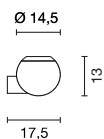

Simple, timeless design

LIGHT EYE BALL

page 108

Socket/ Lamp [excl.]	Lamp options [excl.]	Material	Ø in cm	Height in cm	Depth in cm	Canopy B in cm	Canopy H in cm	Canopy T in cm	Wattage Lamp	Colour	Item no.	Price
GU10 / QPAR111	LED	Steel	14,5	13,0	17,5	3,5	7,0	3,0	75W max.	chrome/white	149031	

LED ES111, Type PowerLED

Socket	Wattage	Energy consumption	Ø in cm	Length in cm	Colour temperature	Luminous flux	Colour rendering	Radiation angle	Energy efficiency class	Item no.	Price
GU10	17,5W	18kWh/1000h	11,1	7,1	2700K	880lm	CRI 80	30°	EEC=A	551642	

Current draw: 78mA. Please note the dimmer's minimum capacity.

ES111 Quartz halogen

Socket	Wattage	Energy consumption	Ø in cm	Colour temperature	Luminosity	Luminous flux	Colour rendering	Energy efficiency class	Item no.	Price
GU10	50W	50kWh/1000h	11,1	2700K	1000cd	230lm	CRI 100	EEC=E	575652	
	75W	75kWh/1000h			1600cd	430lm			575672	

Reflector alu-coated with shade.

GL 101 E14 Plaster Wall Light

Socket/ Lamp [excl.]	Lamp options [excl.]	Material	Width in cm	Height in cm	Depth in cm	Accessory/ Included	Wattage Lamp	Colour	Item no.	Price
E14 / C35 up to max. length: 12 cm	QC35/ TC(...)/SE / LED	Plaster/steel	28,0	13,0	14,0	Fine abrasive paper for surface cleaning [incl.]	40W max.	white	148013	

PHILIPS COREPRO LED CANDLE E14, 3W, Type COB LED

Socket	Wattage	Energy consumption	Ø in cm	Length in cm	Colour temperature	Luminous flux	Colour rendering	Energy efficiency class	Item no.	Price
E14	3W	3kWh/1000h	3,7	11,3	2700K	250lm	CRI 80	EEC=A+	560222	

Current draw: 30mA

Design your home individually!
After priming the fitting can be painted with wall paint.
Other suitable materials:
Water colours, ceramics paint, acrylic paint, linseed oil or oil paint, crayons and airbrush, or even stickers.