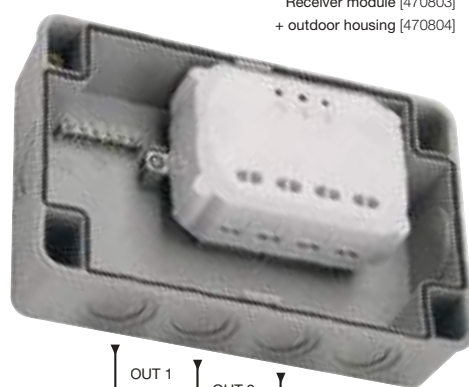

Receiver module [470803]
+ outdoor housing [470804]