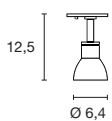

PURIA for 1-Circuit-Track