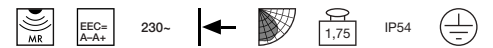

Socket/ Lamp [excl.]	Lamp options [excl.]	Material	Width in cm	Height in cm	Depth in cm	Accessories/ Included	Wattage Lamp	Colour	Item no.	Price
E27 / TC(...)SE up to max. Ø/L: 7/17,5 cm		Aluminium/PC	13,0	37,0	14,0	Motion detector with MR technique [incl.]	25W max.	silver-grey	230084	
								anthracite	230085	

page
008

Note: We recommend using switch-proof lamps such as Philips-Stairway or LED lamps.