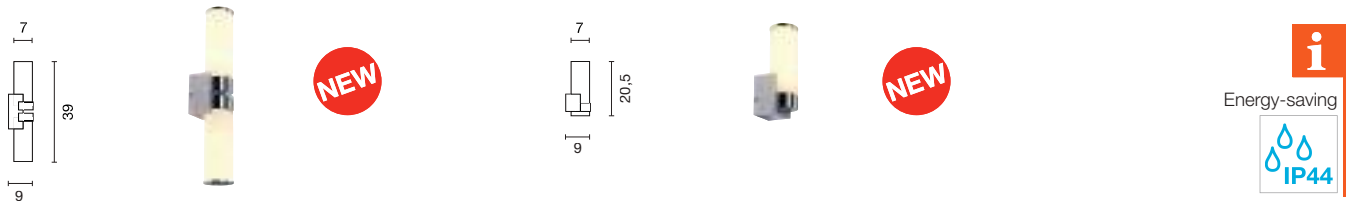

CAMARA IP44 | CAMARA DOUBLE IP44

EEC= E-A+ 230~ IP44

Socket/ Lamp [excl.]	Lamp options [excl.]	Material	Width in cm	Height in cm	Depth in cm	Wattage Lamp	Weight in kg	Colour	Item no.	Price
E14 / C35 up to max. Ø/L: 3,8/11,8 cm	QC35 / TCC-SE /	aluminium/ glass	7,0	20,5	9,0	60W max.	0,58	Glass satined/ chrome	147532	
				39,0		2x 60W max.	0,9		147542	

page
156

PHILIPS COREPRO LED CANDLE E14, 3W, Type COB LED

220~
-240~ 7 pcs.

Socket	Wattage	Energy consumption	Ø in cm	Length in cm	Colour temperature	Luminous flux	Colour rendering	Energy efficiency class	Item no.	Price
E14	3W	3kWh/1000h	3,7	11,3	2700K	250lm	CRI 80	EEC=A+	560222	

Current draw: 30mA