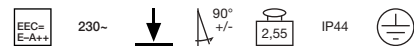

ROX PATHLIGHT

Socket/ Lamp [excl.]	Lamp options [excl.]	Material	Width in cm	Height in cm	Head Ø in cm	Head H in cm	Note	Wattage Lamp	Colour	Item no.	Price
GU10 / QPAR111	LED	Aluminium/glass	21,5	61,0	12,5	13,4	Not suitable for DomeLED ES111.	50W max.	alu brushed	229836	