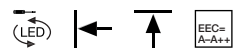

AIR INDI 22

Version	Colour	Item no.	Price
Air Indi 22 LED COB LED [incl.]	white	133921	

[Please find detailed technical data on page 086.]