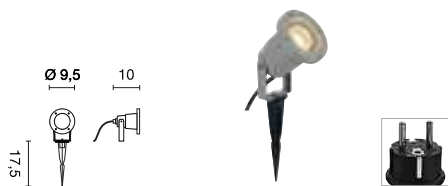

NAUTILUS SPIKE

Socket/ Lamp [excl.]	Lamp options [excl.]	Material	Head Ø in cm	Head L in cm	Spike L in cm	Mains cable L	Accessories/ Included	Wattage Lamp	Colour	Item no.	Price
GU10 / QPAR51 up to max. length: 5,7 cm	LED	Aluminium	9,5	10,0	17,5	1,5 m	Mains plug: IP safety plug [incl.], Plastics spike [incl.]	35W max.	silver-grey	227418	

page
038-
039