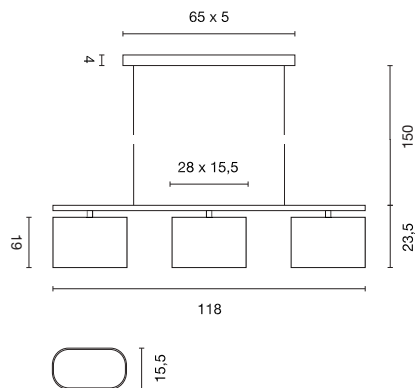

SAVONA PD-1

page 130

Lamp [incl.]	Material	Length in cm	Width in cm	Height in cm	Canopy L in cm	Canopy W in cm	Canopy H in cm	Accessories/Included	System Wattage	Wattage Lamp	Colour temperature	Luminous flux	Colour rendering	Colour	Item no.	Price
LED COB LED	aluminium/ acrylic	100,0	9,0	2,0	35,0	7,5	3,8	LED driver [incl.]	19,7W	6x 3W	3000K	630lm	CRI>80	silver-grey/acrylic Canopy: chrome	157810	

NEW

TRIADEM

page 131

Socket/ Lamp [excl.]	Lamp options [excl.]	Material	Length in cm	Width in cm	Height in cm	Shade L in cm	Shade W in cm	Shade H in cm	Canopy L in cm	Canopy W in cm	Canopy H in cm	Wattage Lamp	Colour	Item no.	Price
E27 / A60 up to max. Ø/L: 11,5/14	QA60 TC(...)/SE / LED	steel/ textile/PS	118,0	15,5	23,5	28,0	15,5	19,0	65,0	5,0	3,0	3x 60W max.	chrome Shade black Shade white	155870 155871	

PHILIPS COREPRO LED E27 10W, Type SMD LED, dimmable

NEW

Socket	Wattage	Energy consumption	Ø in cm	Length in cm	Colour temperature	Luminous flux	Colour rendering	Energy efficiency class	Item no.	Price
E27	10W	10kWh/1000h	6	11	2700K	806lm	CRI 80	EEC=A+	560161	

Current draw: 70mA.