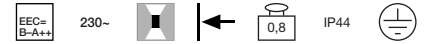

Socket/ Lamp [excl.]	Material	Width in cm	Height in cm	Depth in cm	Wattage Lamp	Colour	Item no.	Price
GU10 / LED up to max. length: 9 cm	Aluminium	6,0	23,0	10,0	2x 11W max.	white	228771	
						silver-grey	228774	
						anthracite	228775	
						alu brushed	228776	

page
022