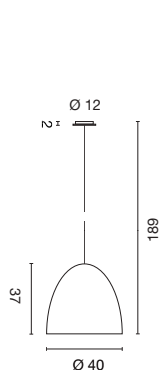

PARA CONE 30

page
124-
125

Socket/ Lamp [excl.]	Lamp options [excl.]	Material	Ø in cm	Shade H in cm	Canopy Ø in cm	Canopy H in cm	Wattage Lamp	Colour	Item no.	Price
E27 / A60	QA60 TC(...)/SE / LED	steel/ aluminium	30,0	31,0	12,0	2,0	60W max.	black high-gloss	133010	
								white high-gloss	133011	
								alu brushed	133015	
								copper brushed	133019	
								black/gold	133060	
		steel								
		steel/aluminium