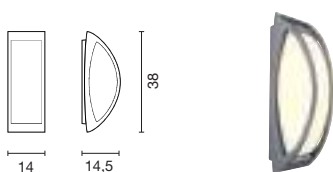

Motion detector not visible

MERIDIAN BOX with Sensor

Socket/ Lamp [excl.]	Lamp options [excl.]	Material	Width in cm	Height in cm	Depth in cm	Accessories/ Included	Wattage Lamp	Colour	Item no.	Price
E27 / TC(...)SE up to max. Ø/L: 7/17,5 cm		Aluminium/PC	13,0	37,0	14,0	Motion detector with MR technique [incl.]	25W max.	silver-grey	230084	
								anthracite	230085	

page
008

Note: We recommend using switch-proof lamps such as Philips-Stairway or LED lamps.

PHILIPS COREPRO LED E27 10W, Type SMD LED, dimmable

Socket	Wattage	Energy consumption	Ø in cm	Length in cm	Colour temperature	Luminous flux	Colour rendering	Energy efficiency class	Item no.	Price
E27	10W	10kWh/1000h	6	11	2700K	806lm	CRI 80	EEC=A+	560161	

Power consumption: 70mA.

MERIDIAN 2

Socket/ Lamp [excl.]	Lamp options [excl.]	Material	Width in cm	Height in cm	Depth in cm	Wattage Lamp	Colour	Item no.	Price
E27 / TC(...)SE up to max. Ø/L: 7/17,5 cm		Aluminium/PC	14,0	38,0	14,5	25W max.	silver-grey	230444	
							anthracite	230445	

page
009

PHILIPS COREPRO LED E27 10W, Type SMD LED, dimmable

Socket	Wattage	Energy consumption	Ø in cm	Length in cm	Colour temperature	Luminous flux	Colour rendering	Energy efficiency class	Item no.	Price
E27	10W	10kWh/1000h	6	11	2700K	806lm	CRI 80	EEC=A+	560161	

Power consumption: 70mA.