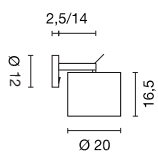

page
164-
165

Socket/ Lamp [excl.]	Lamp options [excl.]	Material	Ø in cm	Height in cm	Shade Ø in cm	Shade H in cm	Canopy Ø in cm	Canopy H in cm	Wattage Lamp	Colour	Item no.	Price
E27 / TC(...)/SE up to max. length: 14,8 cm		steel/ textile/PS	50,0	17,0	50,0	15,0	12,0	2,5	3x 23W max.	white	Shade black	156050
											Shade white	156051

TENORA WL-1