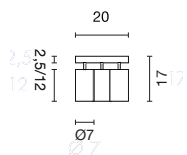

ASTO TUBE 3 ROUND