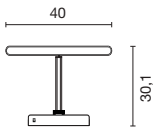

SLV
HIGH-
LIGHT

NEW

Material bamboo
Slim design

VINCELLI DISPLAY