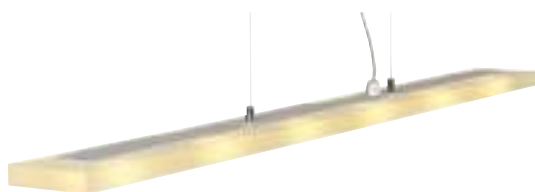

Premium LED

SAVONA PD-1

1,5 m

EEC= A-A++

Version	Colour	Item no.	Price
Savona PD-1 LED COB LED [incl.]	silver-grey/acrylic Canopy: chrome	157810	

[Please find detailed technical data on page 142.]

NEW

TRIADEM