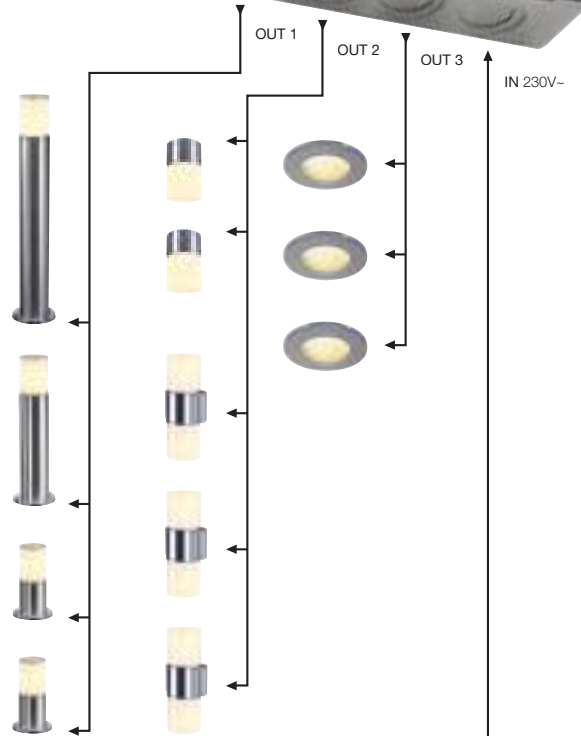

Radio remote control [470800]

Radio wall switch, double [470819]

Internet control station [470801]
Controllable via SLV app

Radio motion detector [470809]

Receiver module [470803]
+ Outdoor housing [470804]