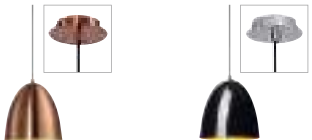

[Please find detailed technical data on page 139.]

Fitting in current trend colours
Range from small to big - matches every ambience

PARA CONE 20 | 30 | 40

T 1,5 m EEC= E-A+

Version	Colour	Item no.	Price
Para Cone 20 E27 / A60 [excl.]	black high-gloss	133000	
	white high-gloss	133001	
	alu brushed	133005	
	copper brushed	133009	
	black/gold	133050	