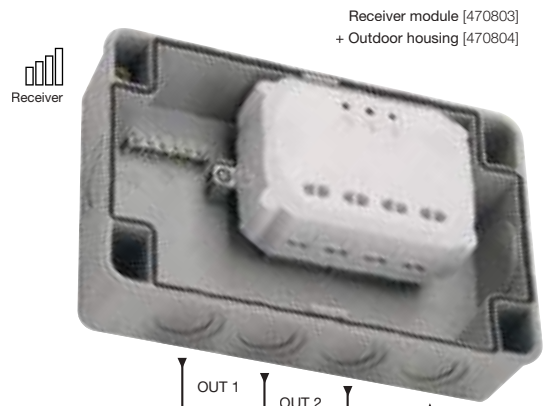

Radio remote control [470800]

Radio wall switch, double [470819]

Internet control station [470801]
Controllable via SLV app

Radio motion detector [470809]

Receiver module [470803]
+ Outdoor housing [470804]