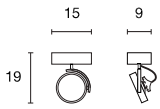

Puristic design
Free adjustment of the lamp heads

KALU 1