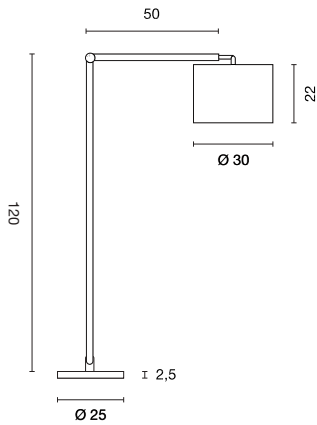

NEW

Arm elements are individually adjustable.

TENORA FL-1

230~

Socket/ Lamp [excl.]	Lamp options [excl.]	Material	Height in cm	Arm L in cm	Shade Ø in cm	Shade H in cm	Base Ø in cm	Base H in cm	Mains cable L in m	Accessory/ Included	Wattage Lamp	Colour	Item no.	Price
E27 / A60	QA60 TC(...)/SE / LED	Steel/ textile/PS	120,0	50,0	30,0	22,0	25,0	2,5	1,8	Switch on mains cable [incl.], Mains plug: Euro [incl.]	60W max.	chrome	Shade black 156030	
												Shade white 156031		

Note: Arm elements are individually adjustable.

page
100-
101