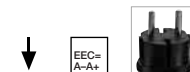

Version	Colour	Item no.	Price
Lipsy® Out Floor E27 / TC(...)/SE [excl.]	white	227361	

Recommended lamp [excl.]	Wattage	Item no.	Price
PHILIPS E27, SMD LED 2700K, EEC=A+	10W	560161	

[Please find detailed technical data on page 052.]