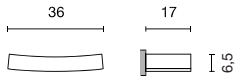

Design your home individually!
After priming the fitting can be painted with wall paint.
Other suitable materials:
Water colours, ceramics paint, acrylic paint, linseed oil or oil paint, crayons and airbrush, or even stickers.

GL 102 CURVE Plaster Wall Light

Socket/ Lamp [excl.]	Material	Width in cm	Height in cm	Depth in cm	Accessory/ Included	Wattage Lamp	Colour	Item no.	Price
R7s 78mm / QT-DE12	Plaster/steel	36,0	6,5	17,0	Fine abrasive paper for surface cleaning [incl.]	100W max.	white	148012	

Note: After priming the fitting can be painted with wall paint.

PHILIPS QT-DE 78 MM PLUSLINE ES Quartz halogen

Socket	Wattage	Colour temperature	Luminous flux	Colour rendering	Energy efficiency class	Energy consumption	Item no.	Price
R7s, 78 mm	48W ± 60W	2900K	775lm	CRI 100	EEC=D	48kWh/1000h	519230	
	80W ± 100W		1415lm			80kWh/1000h	519231	

Individual lighting mood:
Light colour changes through dimming
Premium LED
Set: LED driver [incl.]

CONTONE rigid, leaf springs

Lamp [incl.]	Material	Shape	Ø in cm	Length in cm	Width in cm	Height in cm	Colour temperature	Luminous flux	Colour rendering	System Wattage	Accessory/ Included	Colour	Item no.	Price
COB LED	Aluminium	○	9,2	-	-	14,0	dimmable 3000K-2000K	890lm	CRI 90	16W	LED driver [incl.]	white	161291	
		□	-	9,2	9,2	161301								

Note: During dimming the light colour changes from 3000K to 2000K and dimming down show the same effect as a filament lamp.
Material thickness cavity ceiling: 25 mm max.

Individual lighting mood:
Light colour changes through dimming
Premium LED
Set: LED driver [incl.]

CONTONE adjustable, leaf springs