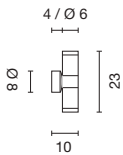

ASTINA OUT ESL