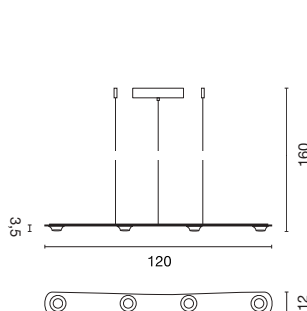

PHILIPS COREPRO LED E27 10W, Type SMD LED, dimmable

Socket	Wattage	Energy consumption	Ø in cm	Length in cm	Colour temperature	Luminous flux	Colour rendering	Energy efficiency class	Item no.	Price
E27	10W	10kWh/1000h	6	11	2700K	806lm	CRI 80	EEC=A+	560161	

Current draw: 70mA.

High luminous flux: 1200lm
Highly efficient LED reflector
Premium LED

LEFA 4

Lamp [incl.]	Material	Length in cm	Width in cm	Height in cm	Canopy L in cm	Canopy W in cm	Canopy H in cm	Accessories/ Included	System Wattage	Colour temperature	Luminous flux	Colour rendering	Colour	Item no.	Price
LED COB LED	aluminium/ plastics	120,0	12,0	3,5	26,9	6,0	5,1	LED driver [incl.]	24,4W	3000K	1200lm	CRI 82	white	not dimmable	157821
														dimmable	157831

page
128