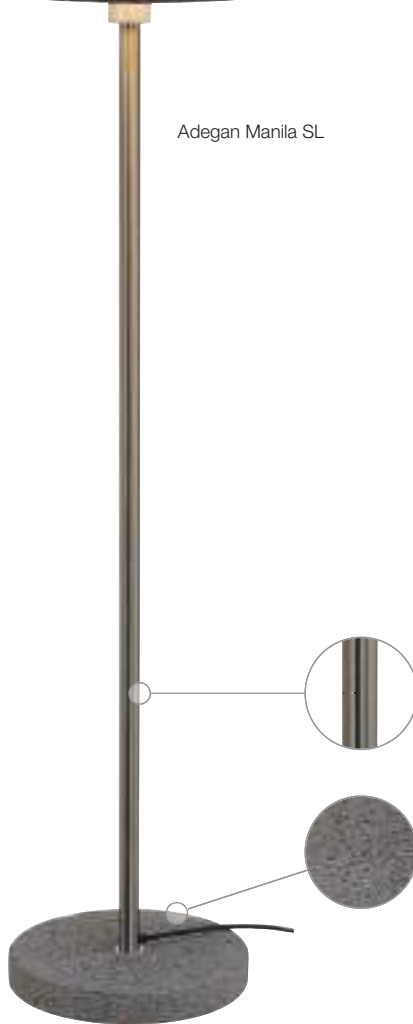

Adegan is ideally suited for outdoors due to its closed plastics shade.

ADEGAN

Version	Colour	Item no.	Price
Adegan E27 / TC(...)SE [excl.]	white/white	228961	
	anthracite/white	228965	

	Recommended lamp [excl.]	Wattage	Item no.	Price
	E27, Minilyn 2700K, EEC=A	23W	508770	

Recommended accessory [excl.]	Colour	Item no.	Price
Earth spike for Adegan	anthracite	228960	

[Please find detailed technical data on page 053.]

Netting weather-proof
Stainless steel
Mobile fitting

Adegan Manila SL

Adegan Manila TL

ADEGAN MANILA TL | SL

EEC= A-A+

Version	Colour	Item no.	Price
Adegan Manila TL E27 / TC(...SE [excl.]	stainless steel	231385	
Adegan Manila SL E27 / TC(...SE [excl.]	anthracite	231395	

Recommended lamp [excl.]	Wattage	Item no.	Price
E27, Minilynx 2700K, EEC=A	23W	508770	