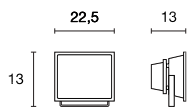

page 040

Lamp [incl.]	Material	Width in cm	Height in cm	Depth in cm	Mains cable L	Accessories/ Included	System Wattage	Wattage Lamp	Colour temperature	Luminous flux	Colour rendering	Colour	Item no.	Price
LED COB LED	Aluminium/ glass	11,5	13,0	9,0	2 m	LED driver [incl.] Mains plug: IP safety plug [incl.]	12,8W	10W	5700K	750lm	CRI>70	silver-grey	231101	
									3000K				231102	

Note: We recommend floor-mounting the fitting with one earth spike.

Recommended accessory	Item no.	Price
Earth spike, plastics, black Spike L: 17,5 cm	900011	

LED OUTDOOR BEAM 30W