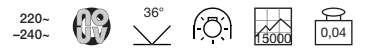

PHILIPS COREPRO LED GU10, 4,5W, Type SMD LED

Socket	Wattage	Energy consumption	Ø in cm	Length in cm	Colour temperature	Luminosity	Luminous flux	Colour rendering	Energy efficiency class	Item no.	Price
GU10	4,5W	5kWh/1000h	5,0	5,4	2700K	560cd	345lm	CRI 80	EEC=A+	560182	

Current draw: 39mA